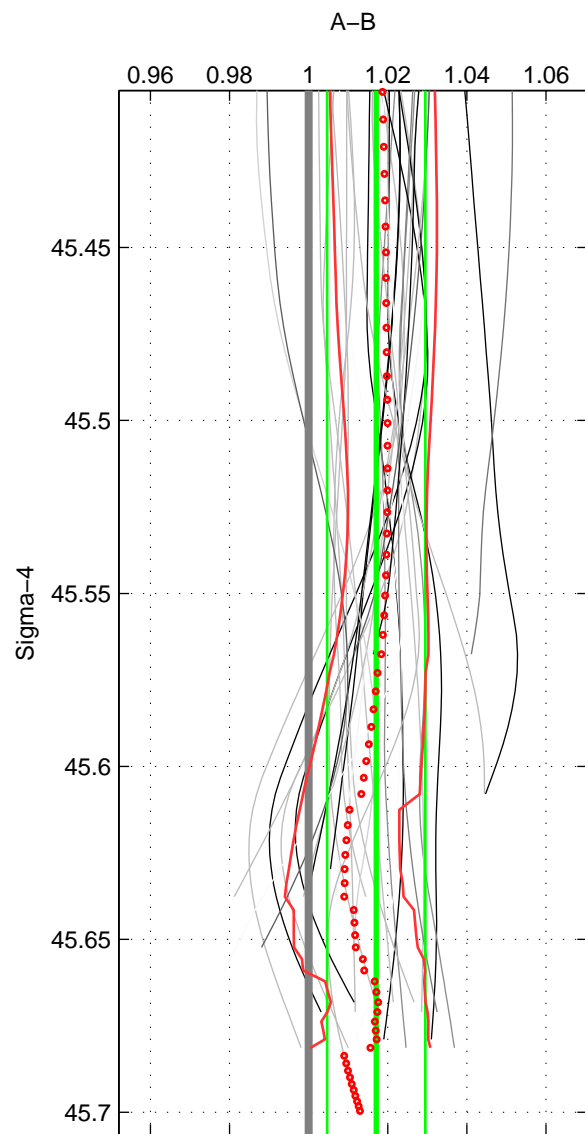

Cruise A (red). Date: Jul 2005 Cruisename: 669-49UF20050615

Cruise B (blue). Date: Jul 2002 Cruisename: 697-49UP20020620

*** "Favourite" values are means of spaces 1 2 3.

	Offset	O.StDev	Ratio	R.Stdev	Rating
SIGMA:	0.050	0.036	1.017	0.012	4
THETA:	0.053	0.037	1.018	0.013	4
DEPTH:	0.038	0.036	1.013	0.012	4
FAV.:	0.047	0.036	1.016	0.012	4

Profiles of A: 11
 Profiles of B: 9
 Diff profs : 30
 WMoffset (A-B): 0.050013
 WMoffset stdev: 0.035976
 WMratio (A/B): 1.0171
 WMratio stdev: 0.012429

Quality (1-5): 4

Profiles of A: 11
 Profiles of B: 9
 Diff profs : 30
 WMoffset (A-B): 0.052846
 WMoffset stdev: 0.036871
 WMratio (A/B): 1.018
 WMratio stdev: 0.012718

Quality (1-5): 4

Profiles of A: 11
 Profiles of B: 9
 Diff profs : 30
 WMoffset (A-B): 0.037793
 WMoffset stdev: 0.03606
 WMratio (A/B): 1.0129
 WMratio stdev: 0.012341

Quality (1-5): 4