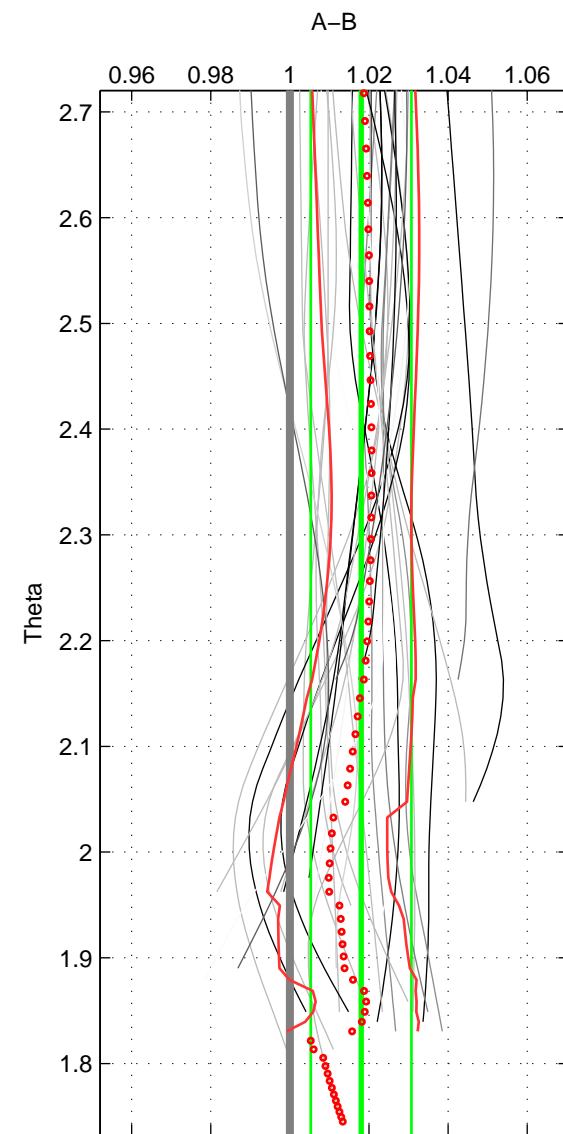

Cruise A (red). Date: Jul 2005 Cruisename: 669-49UF20050615

Cruise B (blue). Date: Jul 2002 Cruisename: 697-49UP20020620

*** "Favourite" values are means of spaces 1 2 3.

	Offset	O.StDev	Ratio	R.Stdev	Rating
SIGMA:	0.050	0.036	1.017	0.012	4
THETA:	0.053	0.037	1.018	0.013	4
DEPTH:	0.038	0.036	1.013	0.012	4
FAV.:	0.047	0.036	1.016	0.012	4

Profiles of A: 11
 Profiles of B: 9
 Diff profs : 30
 WMoffset (A-B): 0.050013
 WMoffset stdev: 0.035976
 WMratio (A/B): 1.0171
 WMratio stdev: 0.012429

Quality (1-5): 4

Profiles of A: 11
 Profiles of B: 9
 Diff profs : 30
 WMoffset (A-B): 0.052846
 WMoffset stdev: 0.036871
 WMratio (A/B): 1.018
 WMratio stdev: 0.012718

Quality (1-5): 4

Profiles of A: 11
 Profiles of B: 9
 Diff profs : 30
 WMoffset (A-B): 0.037793
 WMoffset stdev: 0.03606
 WMratio (A/B): 1.0129
 WMratio stdev: 0.012341

Quality (1-5): 4