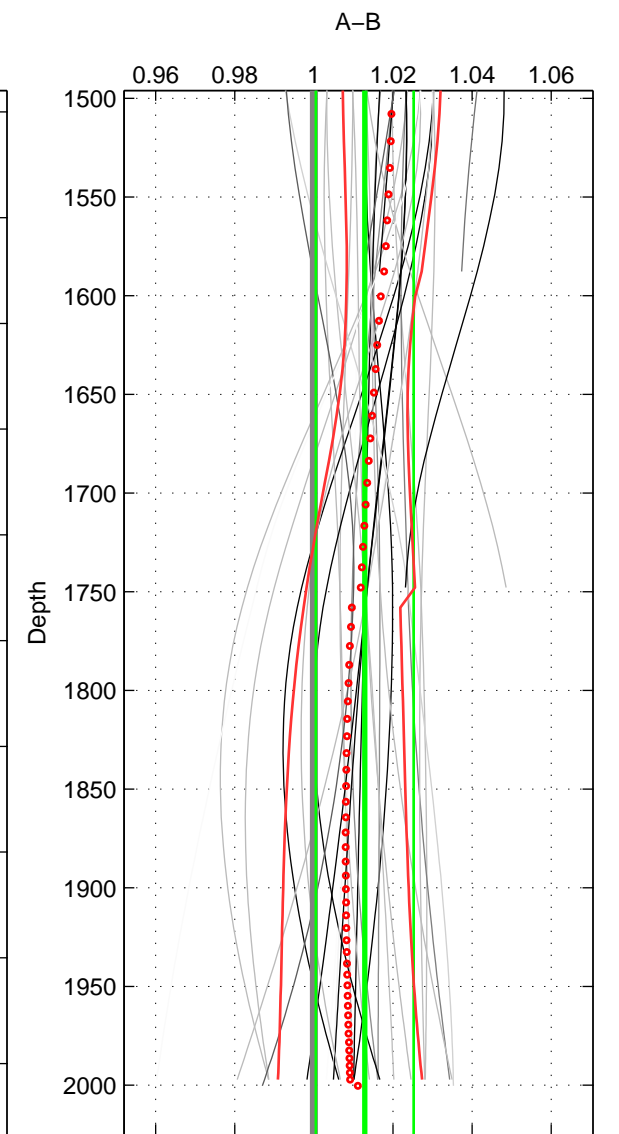

Cruise A (red). Date: Jul 2005 Cruisename: 669-49UF20050615

Cruise B (blue). Date: Jul 2002 Cruisename: 697-49UP20020620

*** "Favourite" values are means of spaces 1 2 3.

	Offset	O.StDev	Ratio	R.Stdev	Rating
SIGMA:	0.050	0.036	1.017	0.012	4
THETA:	0.053	0.037	1.018	0.013	4
DEPTH:	0.038	0.036	1.013	0.012	4
FAV.:	0.047	0.036	1.016	0.012	4

Profiles of A: 11
 Profiles of B: 9
 Diff profs : 30
 WMoffset (A-B): 0.050013
 WMoffset stdev: 0.035976
 WMratio (A/B): 1.0171
 WMratio stdev: 0.012429

Quality (1-5): 4

Profiles of A: 11
 Profiles of B: 9
 Diff profs : 30
 WMoffset (A-B): 0.052846
 WMoffset stdev: 0.036871
 WMratio (A/B): 1.018
 WMratio stdev: 0.012718

Quality (1-5): 4

Profiles of A: 11
 Profiles of B: 9
 Diff profs : 30
 WMoffset (A-B): 0.037793
 WMoffset stdev: 0.03606
 WMratio (A/B): 1.0129
 WMratio stdev: 0.012341

Quality (1-5): 4