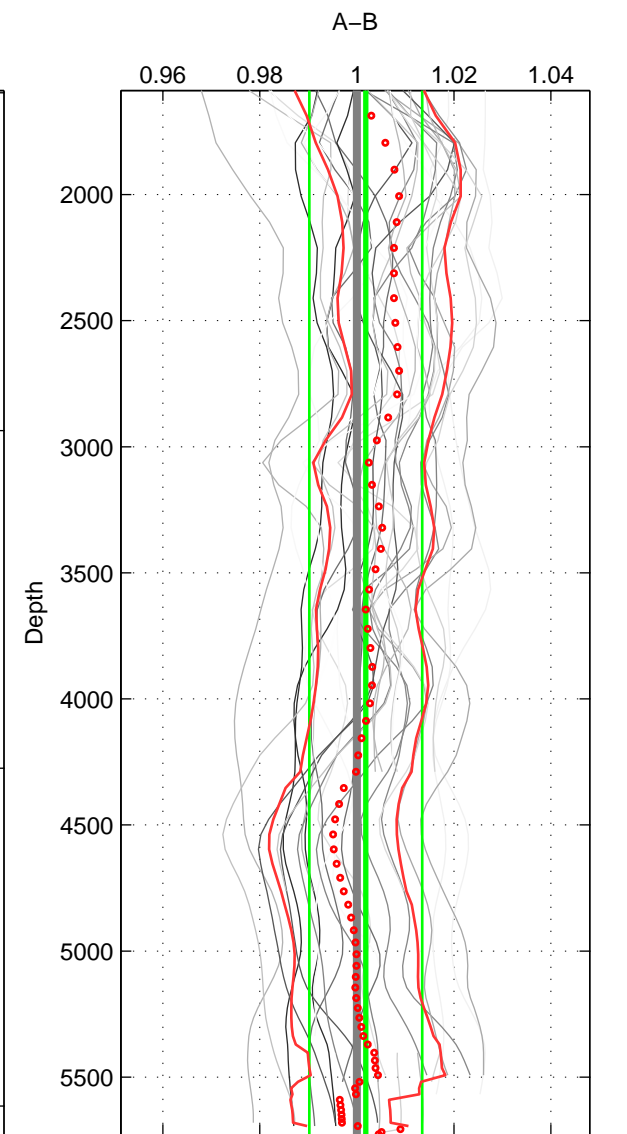

Cruise A (red). Date: May 1985 Cruisename: 495-3

Cruise B (blue). Date: Aug 1993 Cruisename: 498-3

*** "Favourite" values are means of spaces 1 2 3.

	Offset	O.StDev	Ratio	R.Stdev	Rating
SIGMA:	0.003	0.032	1.001	0.013	5
THETA:	0.007	0.031	1.003	0.013	5
DEPTH:	0.004	0.029	1.002	0.012	5
FAV. :	0.005	0.031	1.002	0.012	5

Profiles of A: 5
 Profiles of B: 8
 Diff profs : 28
 WMoffset (A-B): 0.0032764
 WMoffset stdev: 0.032482
 WMratio (A/B): 1.0015
 WMratio stdev: 0.012747

Quality (1-5): 5

Profiles of A: 5
 Profiles of B: 8
 Diff profs : 28
 WMoffset (A-B): 0.0065655
 WMoffset stdev: 0.031315
 WMratio (A/B): 1.0027
 WMratio stdev: 0.012502

Quality (1-5): 5

Profiles of A: 5
 Profiles of B: 8
 Diff profs : 28
 WMoffset (A-B): 0.0040049
 WMoffset stdev: 0.028516
 WMratio (A/B): 1.0018
 WMratio stdev: 0.011638

Quality (1-5): 5