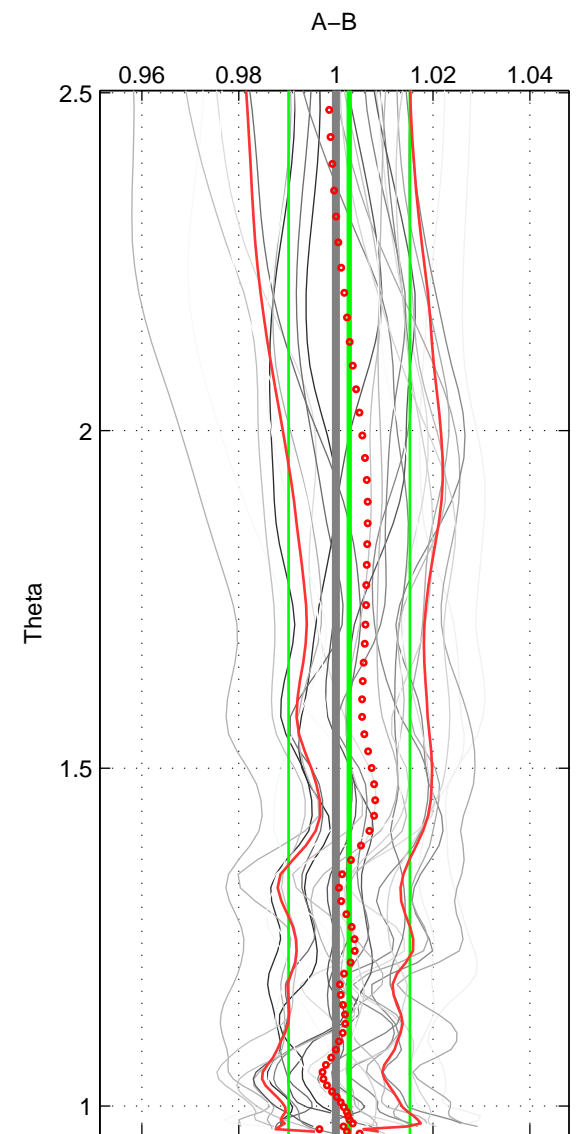

Cruise A (red). Date: May 1985 Cruisename: 495-3

Cruise B (blue). Date: Aug 1993 Cruisename: 498-3

*** "Favourite" values are means of spaces 1 2 3.

	Offset	O.StDev	Ratio	R.Stdev	Rating
SIGMA:	0.003	0.032	1.001	0.013	5
THETA:	0.007	0.031	1.003	0.013	5
DEPTH:	0.004	0.029	1.002	0.012	5
FAV. :	0.005	0.031	1.002	0.012	5

Profiles of A: 5
 Profiles of B: 8
 Diff profs : 28
 WMoffset (A-B): 0.0032764
 WMoffset stdev: 0.032482
 WMratio (A/B): 1.0015
 WMratio stdev: 0.012747

Quality (1-5): 5

Profiles of A: 5
 Profiles of B: 8
 Diff profs : 28
 WMoffset (A-B): 0.0065655
 WMoffset stdev: 0.031315
 WMratio (A/B): 1.0027
 WMratio stdev: 0.012502

Quality (1-5): 5

Profiles of A: 5
 Profiles of B: 8
 Diff profs : 28
 WMoffset (A-B): 0.0040049
 WMoffset stdev: 0.028516
 WMratio (A/B): 1.0018
 WMratio stdev: 0.011638

Quality (1-5): 5