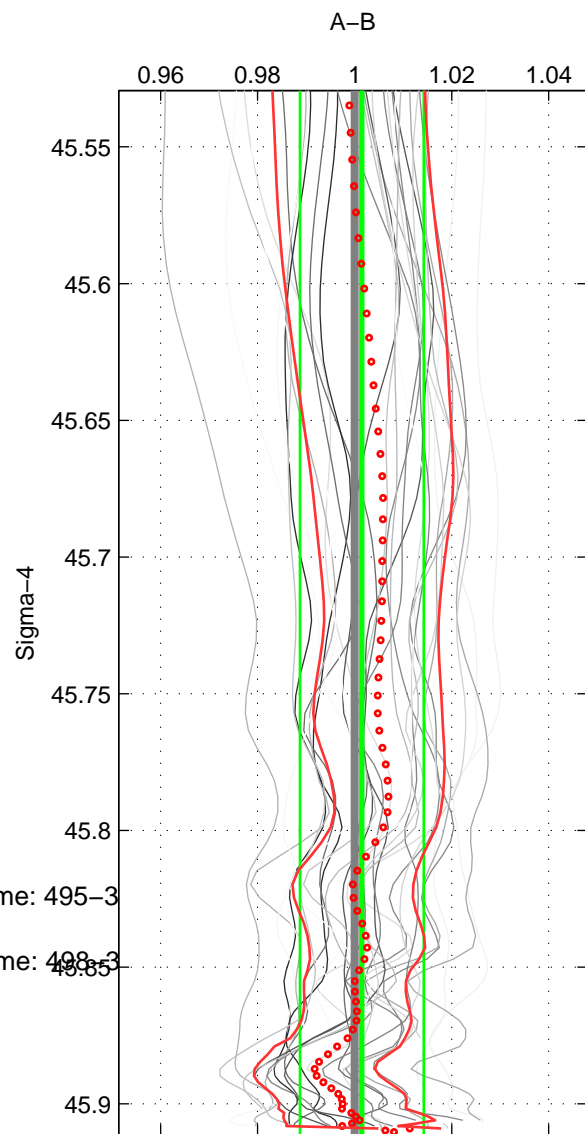

Cruise A (red). Date: May 1985 Cruisename: 495-3

Cruise B (blue). Date: Aug 1993 Cruisename: 498-3

*** "Favourite" values are means of spaces 1 2 3.

	Offset	O.StDev	Ratio	R.Stdev	Rating
SIGMA:	0.003	0.032	1.001	0.013	5
THETA:	0.007	0.031	1.003	0.013	5
DEPTH:	0.004	0.029	1.002	0.012	5
FAV. :	0.005	0.031	1.002	0.012	5

Profiles of A: 5
 Profiles of B: 8
 Diff profs : 28
 WMoffset (A-B): 0.0032764
 WMoffset stdev: 0.032482
 WMratio (A/B): 1.0015
 WMratio stdev: 0.012747

Quality (1-5): 5

Profiles of A: 5
 Profiles of B: 8
 Diff profs : 28
 WMoffset (A-B): 0.0065655
 WMoffset stdev: 0.031315
 WMratio (A/B): 1.0027
 WMratio stdev: 0.012502

Quality (1-5): 5

Profiles of A: 5
 Profiles of B: 8
 Diff profs : 28
 WMoffset (A-B): 0.0040049
 WMoffset stdev: 0.028516
 WMratio (A/B): 1.0018
 WMratio stdev: 0.011638

Quality (1-5): 5