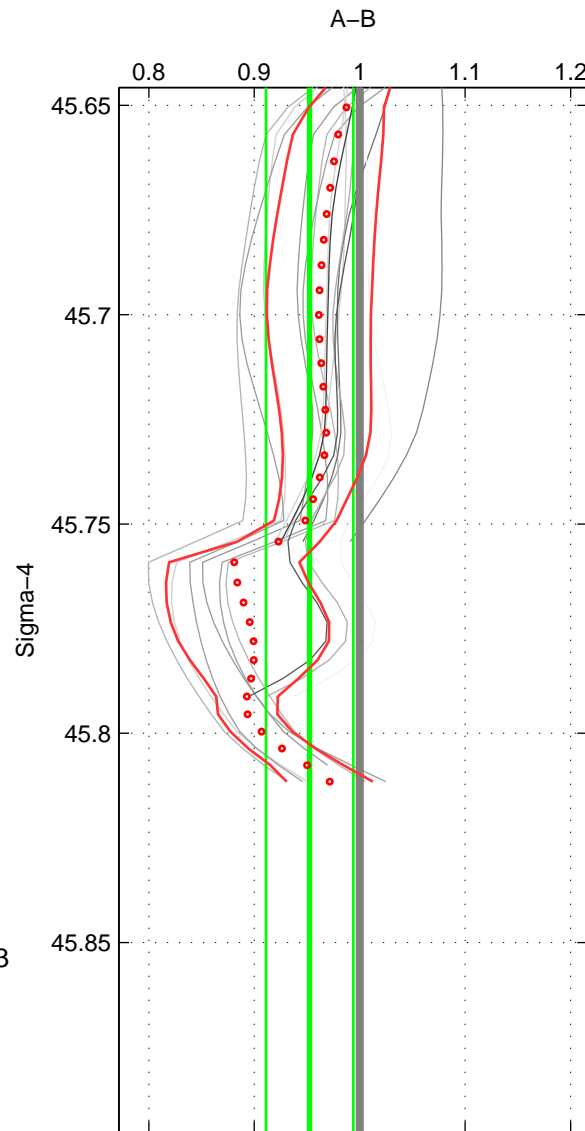

Cruise A (red). Date: Mar 2002 Cruisename: 213-29HE20020304  
 Cruise B (blue). Date: Aug 1988 Cruisename: 241-32OC19880723

\*\*\* "Favourite" values are means of spaces 1 2.

	Offset	O.StDev	Ratio	R.Stdev	Rating
SIGMA:	-0.063	0.059	0.952	0.041	4
THETA:	-0.054	0.060	0.959	0.042	4
DEPTH:	-0.070	0.059	0.950	0.041	3
FAV. :	-0.059	0.059	0.956	0.042	4

Profiles of A: 3  
 Profiles of B: 27  
 Diff profs : 15  
 WMoffset (A-B): -0.063401  
 WMoffset stdev: 0.058558  
 WMratio (A/B): 0.9525  
 WMratio stdev: 0.041407

Quality (1-5): 4

Profiles of A: 3  
 Profiles of B: 27  
 Diff profs : 15  
 WMoffset (A-B): -0.053611  
 WMoffset stdev: 0.059551  
 WMratio (A/B): 0.95912  
 WMratio stdev: 0.042352

Quality (1-5): 4

Profiles of A: 3  
 Profiles of B: 27  
 Diff profs : 15  
 WMoffset (A-B): -0.070012  
 WMoffset stdev: 0.059349  
 WMratio (A/B): 0.94953  
 WMratio stdev: 0.041347

Quality (1-5): 3