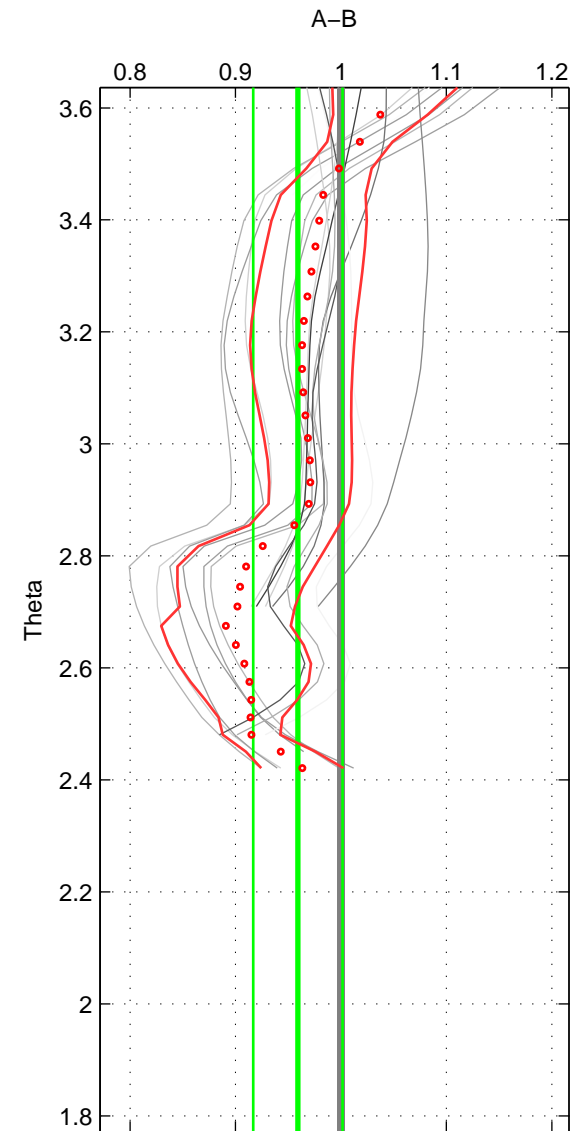

Cruise A (red). Date: Mar 2002 Cruisename: 213-29HE20020304  
 Cruise B (blue). Date: Aug 1988 Cruisename: 241-32OC19880723

\*\*\* "Favourite" values are means of spaces 1 2.

	Offset	O.StDev	Ratio	R.Stdev	Rating
SIGMA:	-0.063	0.059	0.952	0.041	4
THETA:	-0.054	0.060	0.959	0.042	4
DEPTH:	-0.070	0.059	0.950	0.041	3
FAV. :	-0.059	0.059	0.956	0.042	4

Profiles of A: 3  
 Profiles of B: 27  
 Diff profs : 15  
 WMoffset (A-B): -0.063401  
 WMoffset stdev: 0.058558  
 WMratio (A/B): 0.9525  
 WMratio stdev: 0.041407

Quality (1-5): 4

Profiles of A: 3  
 Profiles of B: 27  
 Diff profs : 15  
 WMoffset (A-B): -0.053611  
 WMoffset stdev: 0.059551  
 WMratio (A/B): 0.95912  
 WMratio stdev: 0.042352

Quality (1-5): 4

Profiles of A: 3  
 Profiles of B: 27  
 Diff profs : 15  
 WMoffset (A-B): -0.070012  
 WMoffset stdev: 0.059349  
 WMratio (A/B): 0.94953  
 WMratio stdev: 0.041347

Quality (1-5): 3