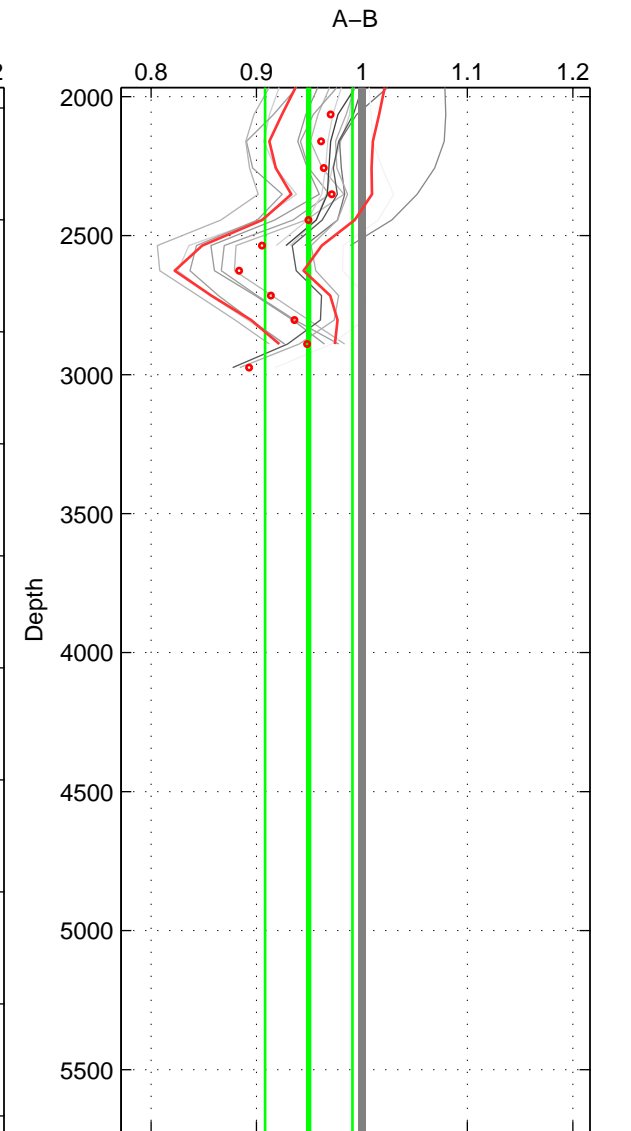

Cruise A (red). Date: Mar 2002 Cruisename: 213-29HE20020304  
 Cruise B (blue). Date: Aug 1988 Cruisename: 241-32OC19880723

\*\*\* "Favourite" values are means of spaces 1 2.

	Offset	O.StDev	Ratio	R.Stdev	Rating
SIGMA:	-0.063	0.059	0.952	0.041	4
THETA:	-0.054	0.060	0.959	0.042	4
DEPTH:	-0.070	0.059	0.950	0.041	3
FAV. :	-0.059	0.059	0.956	0.042	4

Profiles of A: 3  
 Profiles of B: 27  
 Diff profs : 15  
 WMoffset (A-B): -0.063401  
 WMoffset stdev: 0.058558  
 WMratio (A/B): 0.9525  
 WMratio stdev: 0.041407

Quality (1-5): 4

Profiles of A: 3  
 Profiles of B: 27  
 Diff profs : 15  
 WMoffset (A-B): -0.053611  
 WMoffset stdev: 0.059551  
 WMratio (A/B): 0.95912  
 WMratio stdev: 0.042352

Quality (1-5): 4

Profiles of A: 3  
 Profiles of B: 27  
 Diff profs : 15  
 WMoffset (A-B): -0.070012  
 WMoffset stdev: 0.059349  
 WMratio (A/B): 0.94953  
 WMratio stdev: 0.041347

Quality (1-5): 3