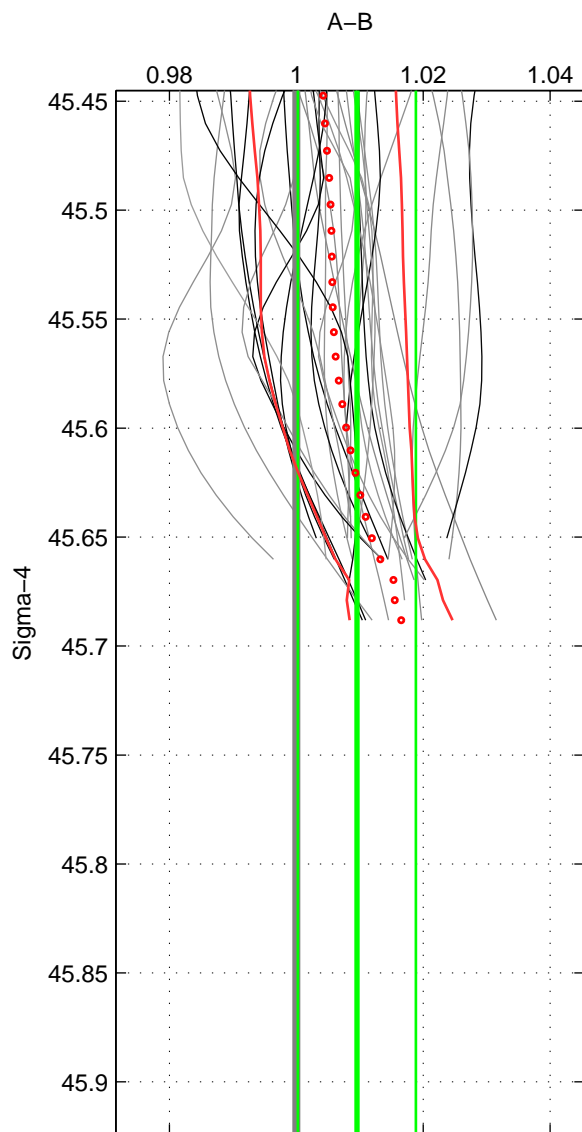

Cruise A (red). Date: Oct 1998 Cruisename: 686-49UP19980916

Cruise B (blue). Date: Oct 2002 Cruisename: 698-49UP20021001

\*\*\* "Favourite" values are those of space 2.

	Offset	O.StDev	Ratio	R.Stdev	Rating
SIGMA:	0.027	0.026	1.010	0.009	4
THETA:	0.027	0.028	1.009	0.010	5
DEPTH:	0.022	0.010	1.008	0.004	3
FAV.:	0.027	0.028	1.009	0.010	5

Profiles of A: 20  
 Profiles of B: 24  
 Diff profs : 32  
 WMoffset (A-B): 0.026726  
 WMoffset stdev: 0.025954  
 WMratio (A/B): 1.0095  
 WMratio stdev: 0.0092983

Quality (1-5): 4

Profiles of A: 20  
 Profiles of B: 25  
 Diff profs : 34  
 WMoffset (A-B): 0.026571  
 WMoffset stdev: 0.027518  
 WMratio (A/B): 1.0094  
 WMratio stdev: 0.0097085

Quality (1-5): 5

Profiles of A: 20  
 Profiles of B: 24  
 Diff profs : 32  
 WMoffset (A-B): 0.022058  
 WMoffset stdev: 0.0099146  
 WMratio (A/B): 1.0079  
 WMratio stdev: 0.0036566

Quality (1-5): 3

Please note that statistics are bad.