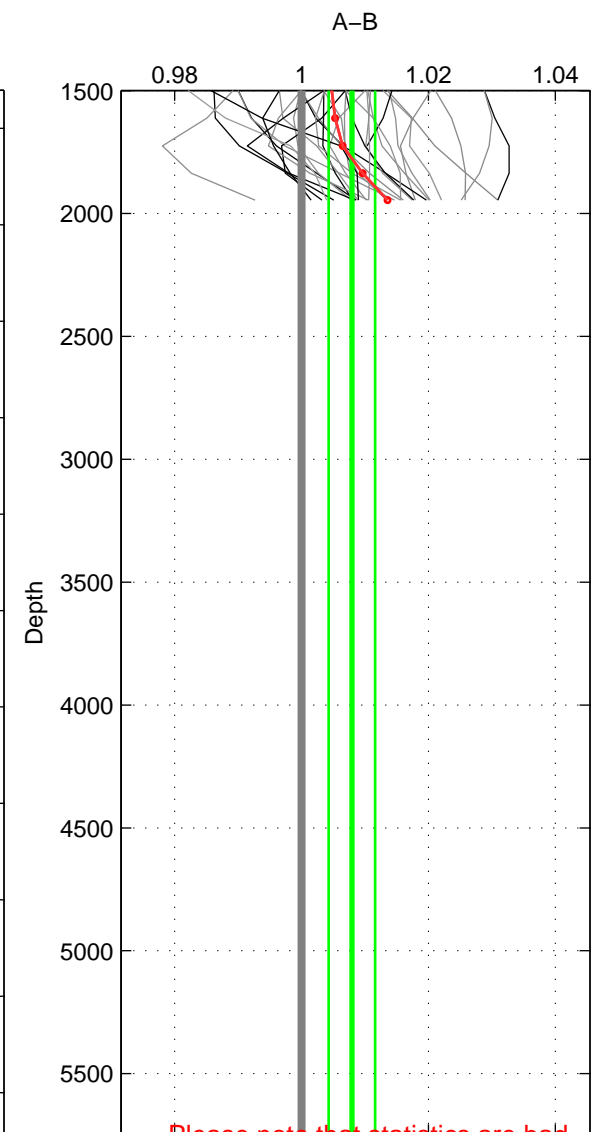

Cruise A (red). Date: Oct 1998 Cruisename: 686-49UP19980916

Cruise B (blue). Date: Oct 2002 Cruisename: 698-49UP20021001

\*\*\* "Favourite" values are those of space 2.

	Offset	O.StDev	Ratio	R.Stdev	Rating
SIGMA:	0.027	0.026	1.010	0.009	4
THETA:	0.027	0.028	1.009	0.010	5
DEPTH:	0.022	0.010	1.008	0.004	3
FAV.:	0.027	0.028	1.009	0.010	5

Profiles of A: 20  
 Profiles of B: 24  
 Diff profs : 32  
 WMoffset (A-B): 0.026726  
 WMoffset stdev: 0.025954  
 WMratio (A/B): 1.0095  
 WMratio stdev: 0.0092983

Quality (1-5): 4

Profiles of A: 20  
 Profiles of B: 25  
 Diff profs : 34  
 WMoffset (A-B): 0.026571  
 WMoffset stdev: 0.027518  
 WMratio (A/B): 1.0094  
 WMratio stdev: 0.0097085

Quality (1-5): 5

Profiles of A: 20  
 Profiles of B: 24  
 Diff profs : 32  
 WMoffset (A-B): 0.022058  
 WMoffset stdev: 0.0099146  
 WMratio (A/B): 1.0079  
 WMratio stdev: 0.0036566

Quality (1-5): 3

Please note that statistics are bad.