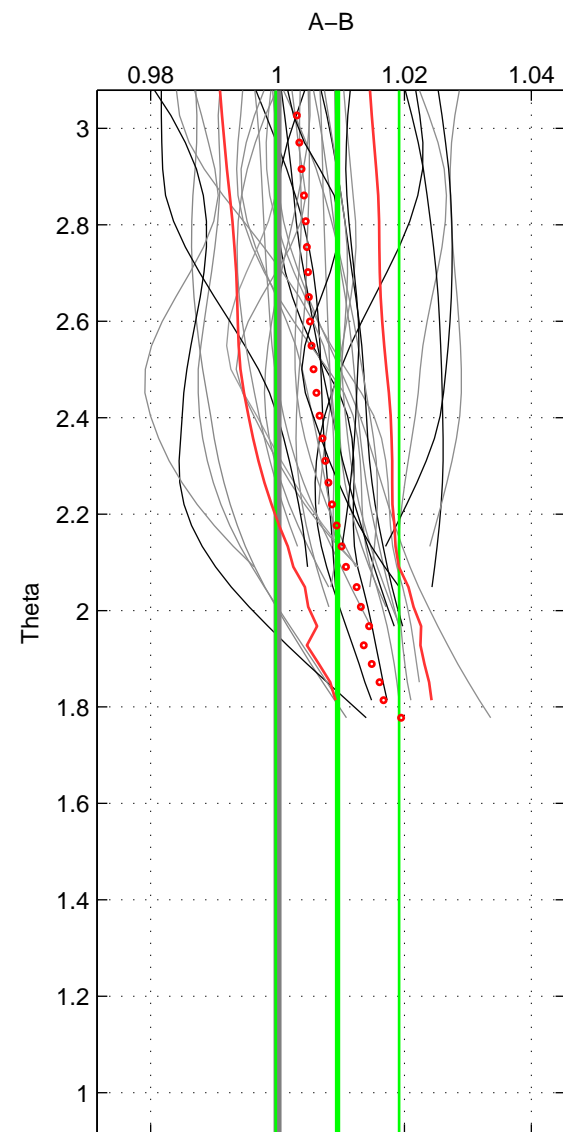

Cruise A (red). Date: Oct 1998 Cruisename: 686-49UP19980916

Cruise B (blue). Date: Oct 2002 Cruisename: 698-49UP20021001

\*\*\* "Favourite" values are those of space 2.

	Offset	O.StDev	Ratio	R.Stdev	Rating
SIGMA:	0.027	0.026	1.010	0.009	4
THETA:	0.027	0.028	1.009	0.010	5
DEPTH:	0.022	0.010	1.008	0.004	3
FAV.:	0.027	0.028	1.009	0.010	5

Profiles of A: 20  
 Profiles of B: 24  
 Diff profs : 32  
 WMoffset (A-B): 0.026726  
 WMoffset stdev: 0.025954  
 WMratio (A/B): 1.0095  
 WMratio stdev: 0.0092983

Quality (1-5): 4

Profiles of A: 20  
 Profiles of B: 25  
 Diff profs : 34  
 WMoffset (A-B): 0.026571  
 WMoffset stdev: 0.027518  
 WMratio (A/B): 1.0094  
 WMratio stdev: 0.0097085

Quality (1-5): 5

Profiles of A: 20  
 Profiles of B: 24  
 Diff profs : 32  
 WMoffset (A-B): 0.022058  
 WMoffset stdev: 0.0099146  
 WMratio (A/B): 1.0079  
 WMratio stdev: 0.0036566

Quality (1-5): 3

Please note that statistics are bad.