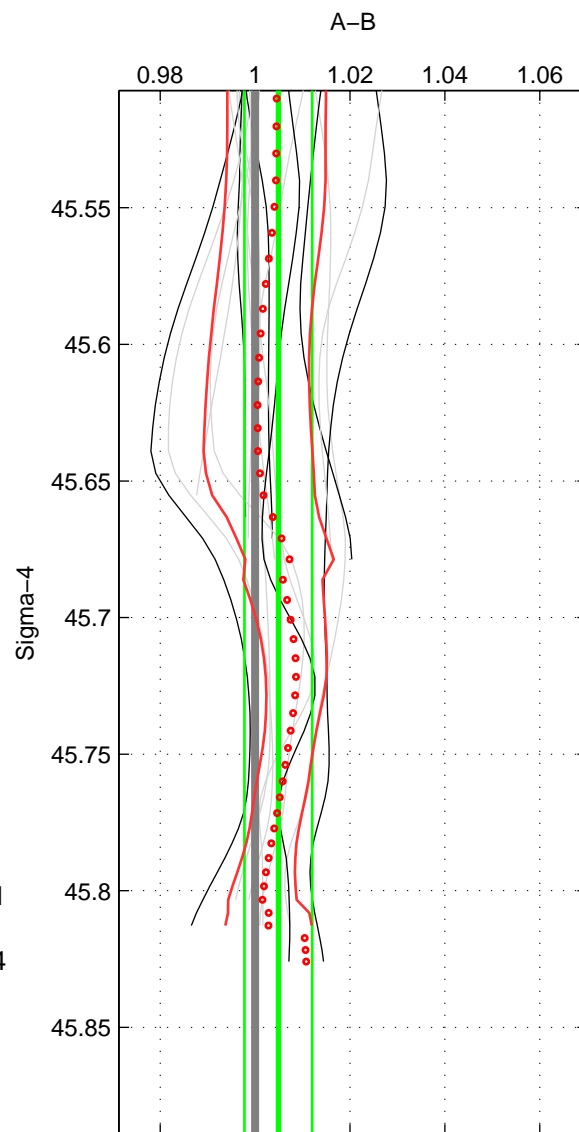

Cruise A (red). Date: Jun 2000 Cruisename: 571-49HO20000601

Cruise B (blue). Date: Jun 2001 Cruisename: 591-49NZ20010604

*** "Favourite" values are means of spaces 1 2.

	Offset	O.StDev	Ratio	R.Stdev	Rating
SIGMA	0.014	0.020	1.005	0.007	4
THETA	0.014	0.024	1.005	0.009	4
DEPTH	0.029	0.033	1.010	0.012	3
FAV.	0.014	0.022	1.005	0.008	4

Profiles of A: 5
 Profiles of B: 7
 Diff profs : 16
 WMoffset (A-B): 0.01389
 WMoffset stdev: 0.020101
 WMratio (A/B): 1.0049
 WMratio stdev: 0.0071484

Quality (1-5): 4

Profiles of A: 5
 Profiles of B: 7
 Diff profs : 16
 WMoffset (A-B): 0.01406
 WMoffset stdev: 0.024489
 WMratio (A/B): 1.0049
 WMratio stdev: 0.0086334

Quality (1-5): 4

Profiles of A: 5
 Profiles of B: 7
 Diff profs : 16
 WMoffset (A-B): 0.0293
 WMoffset stdev: 0.033449
 WMratio (A/B): 1.0104
 WMratio stdev: 0.012124

Quality (1-5): 3