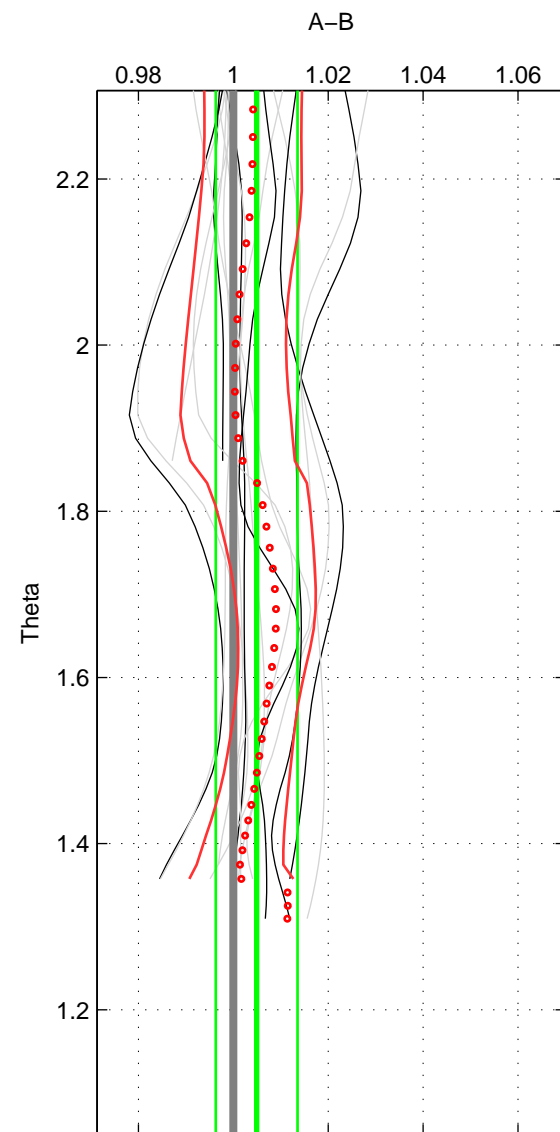

Cruise A (red). Date: Jun 2000 Cruisename: 571-49HO20000601

Cruise B (blue). Date: Jun 2001 Cruisename: 591-49NZ20010604

*** "Favourite" values are means of spaces 1 2.

	Offset	O.StDev	Ratio	R.Stdev	Rating
SIGMA	0.014	0.020	1.005	0.007	4
THETA	0.014	0.024	1.005	0.009	4
DEPTH	0.029	0.033	1.010	0.012	3
FAV.	0.014	0.022	1.005	0.008	4

Profiles of A: 5
 Profiles of B: 7
 Diff profs : 16
 WMoffset (A-B): 0.01389
 WMoffset stdev: 0.020101
 WMratio (A/B): 1.0049
 WMratio stdev: 0.0071484

Quality (1-5): 4

Profiles of A: 5
 Profiles of B: 7
 Diff profs : 16
 WMoffset (A-B): 0.01406
 WMoffset stdev: 0.024489
 WMratio (A/B): 1.0049
 WMratio stdev: 0.0086334

Quality (1-5): 4

Profiles of A: 5
 Profiles of B: 7
 Diff profs : 16
 WMoffset (A-B): 0.0293
 WMoffset stdev: 0.033449
 WMratio (A/B): 1.0104
 WMratio stdev: 0.012124

Quality (1-5): 3