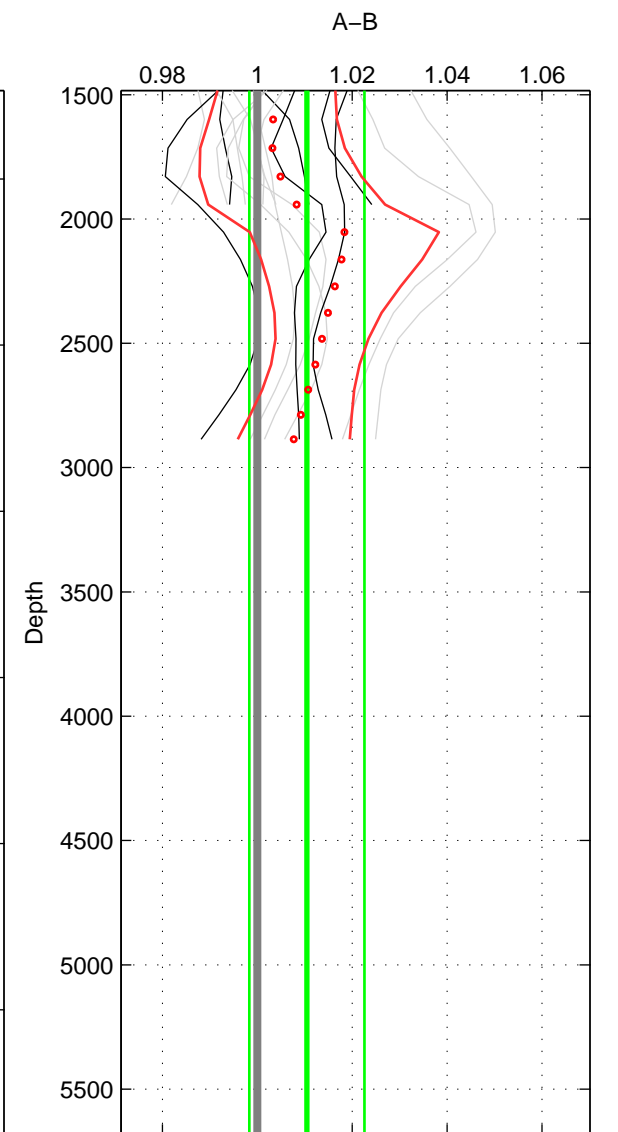

Cruise A (red). Date: Jun 2000 Cruisename: 571-49HO20000601

Cruise B (blue). Date: Jun 2001 Cruisename: 591-49NZ20010604

*** "Favourite" values are means of spaces 1 2.

	Offset	O.StDev	Ratio	R.Stdev	Rating
SIGMA	0.014	0.020	1.005	0.007	4
THETA	0.014	0.024	1.005	0.009	4
DEPTH	0.029	0.033	1.010	0.012	3
FAV.	0.014	0.022	1.005	0.008	4

Profiles of A: 5
 Profiles of B: 7
 Diff profs : 16
 WMoffset (A-B): 0.01389
 WMoffset stdev: 0.020101
 WMratio (A/B): 1.0049
 WMratio stdev: 0.0071484

Quality (1-5): 4

Profiles of A: 5
 Profiles of B: 7
 Diff profs : 16
 WMoffset (A-B): 0.01406
 WMoffset stdev: 0.024489
 WMratio (A/B): 1.0049
 WMratio stdev: 0.0086334

Quality (1-5): 4

Profiles of A: 5
 Profiles of B: 7
 Diff profs : 16
 WMoffset (A-B): 0.0293
 WMoffset stdev: 0.033449
 WMratio (A/B): 1.0104
 WMratio stdev: 0.012124

Quality (1-5): 3