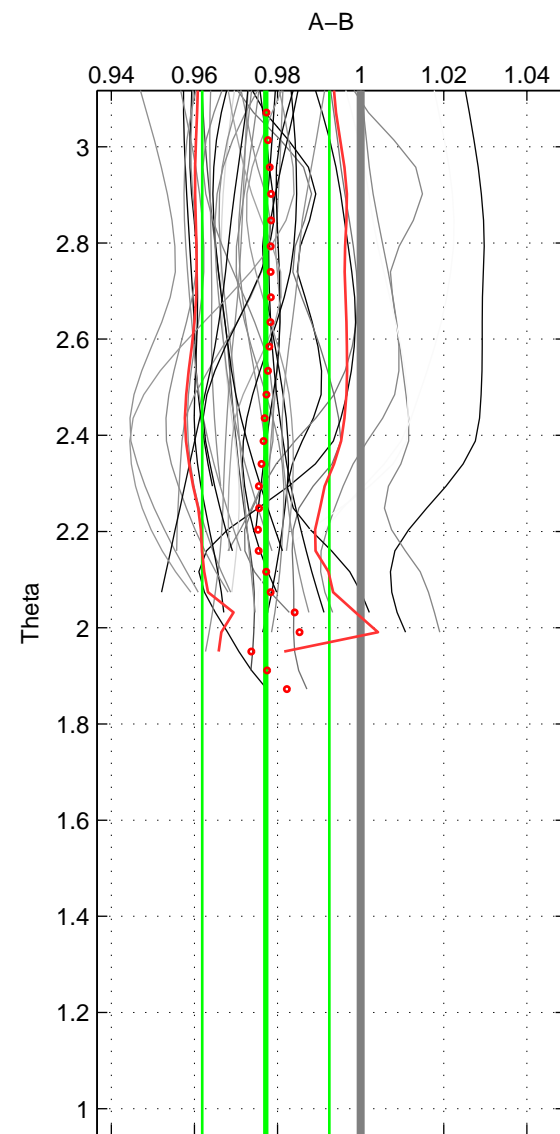

Cruise A (red). Date: Feb 2002 Cruisename: 657-49UF20020117
 Cruise B (blue). Date: Nov 2001 Cruisename: 695-49UP20011010

*** "Favourite" values are those of space 2.

	Offset	O.StDev	Ratio	R.Stdev	Rating
SIGMA:	-0.011	0.044	0.996	0.015	3
THETA:	-0.064	0.043	0.977	0.015	4
DEPTH:	-0.062	0.003	0.978	0.001	3
FAV. :	-0.064	0.043	0.977	0.015	4

Profiles of A: 27
 Profiles of B: 2
 Diff profs : 6
 WMoffset (A-B): -0.011057
 WMoffset stdev: 0.044158
 WMratio (A/B): 0.99626
 WMratio stdev: 0.014913

Quality (1-5): 3

Profiles of A: 27
 Profiles of B: 13
 Diff profs : 37
 WMoffset (A-B): -0.064168
 WMoffset stdev: 0.042561
 WMratio (A/B): 0.97714
 WMratio stdev: 0.015303

Quality (1-5): 4

Profiles of A: 27
 Profiles of B: 13
 Diff profs : 37
 WMoffset (A-B): -0.06159
 WMoffset stdev: 0.0026888
 WMratio (A/B): 0.97771
 WMratio stdev: 0.0010265

Quality (1-5): 3

Please note that statistics are bad.