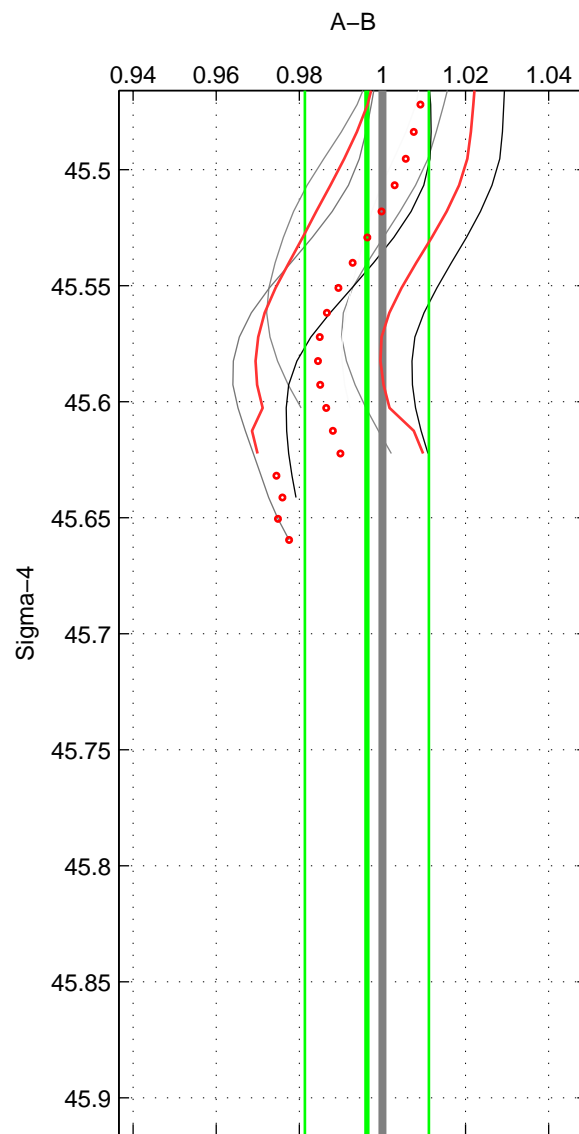

Cruise A (red). Date: Feb 2002 Cruisename: 657-49UF20020117
 Cruise B (blue). Date: Nov 2001 Cruisename: 695-49UP20011010

*** "Favourite" values are those of space 2.

	Offset	O.StDev	Ratio	R.Stdev	Rating
SIGMA:	-0.011	0.044	0.996	0.015	3
THETA:	-0.064	0.043	0.977	0.015	4
DEPTH:	-0.062	0.003	0.978	0.001	3
FAV. :	-0.064	0.043	0.977	0.015	4

Profiles of A: 27
 Profiles of B: 2
 Diff profs : 6
 WMoffset (A-B): -0.011057
 WMoffset stdev: 0.044158
 WMratio (A/B): 0.99626
 WMratio stdev: 0.014913

Quality (1-5): 3

Profiles of A: 27
 Profiles of B: 13
 Diff profs : 37
 WMoffset (A-B): -0.064168
 WMoffset stdev: 0.042561
 WMratio (A/B): 0.97714
 WMratio stdev: 0.015303

Quality (1-5): 4

Profiles of A: 27
 Profiles of B: 13
 Diff profs : 37
 WMoffset (A-B): -0.06159
 WMoffset stdev: 0.0026888
 WMratio (A/B): 0.97771
 WMratio stdev: 0.0010265

Quality (1-5): 3

Please note that statistics are bad.