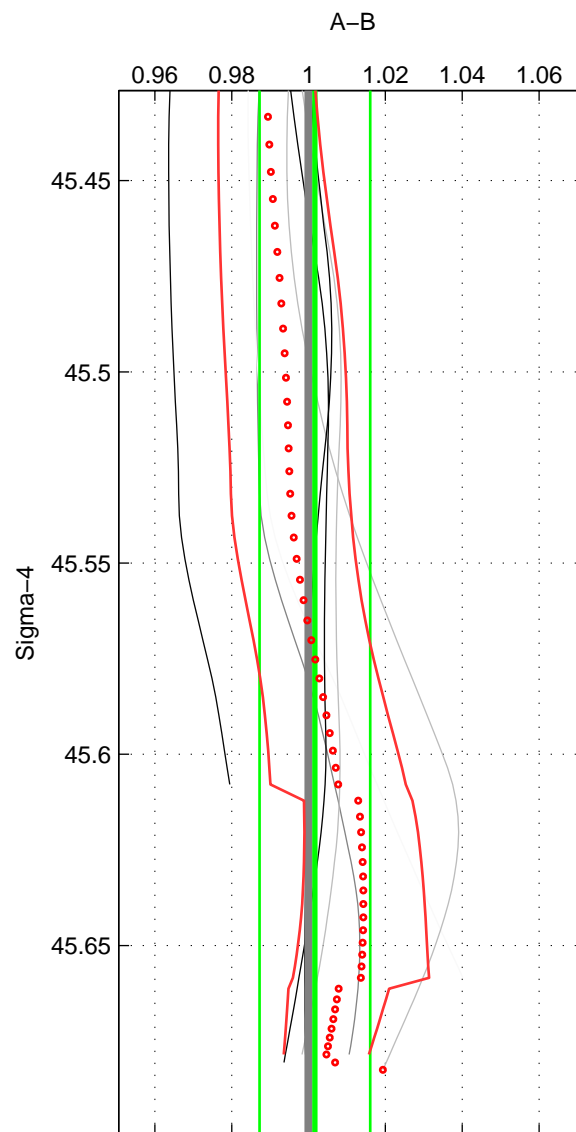

Cruise A (red). Date: Jul 2002 Cruisename: 697-49UP20020620

Cruise B (blue). Date: Feb 2004 Cruisename: 702-49UP20040114

*** "Favourite" values are means of spaces 1 2.

	Offset	O.StDev	Ratio	R.Stdev	Rating
SIGMA:	0.005	0.042	1.002	0.014	4
THETA:	0.001	0.044	1.000	0.015	4
DEPTH:	0.041	0.052	1.014	0.018	3
FAV.:	0.003	0.043	1.001	0.015	4

Profiles of A: 9
 Profiles of B: 3
 Diff profs : 7
 WMoffset (A-B): 0.0053066
 WMoffset stdev: 0.042105
 WMratio (A/B): 1.0016
 WMratio stdev: 0.014404

Quality (1-5): 4

Profiles of A: 9
 Profiles of B: 3
 Diff profs : 7
 WMoffset (A-B): 0.0011106
 WMoffset stdev: 0.044291
 WMratio (A/B): 1.0002
 WMratio stdev: 0.015047

Quality (1-5): 4

Profiles of A: 9
 Profiles of B: 3
 Diff profs : 7
 WMoffset (A-B): 0.041246
 WMoffset stdev: 0.051752
 WMratio (A/B): 1.0143
 WMratio stdev: 0.018039

Quality (1-5): 3