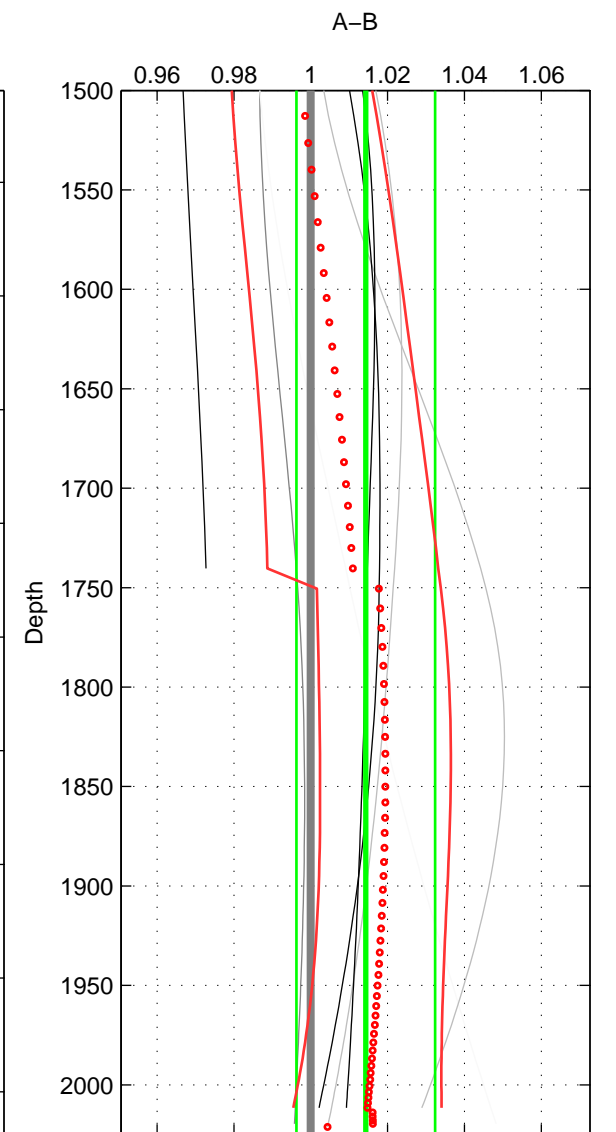

Cruise A (red). Date: Jul 2002 Cruisename: 697-49UP20020620

Cruise B (blue). Date: Feb 2004 Cruisename: 702-49UP20040114

*** "Favourite" values are means of spaces 1 2.

	Offset	O.StDev	Ratio	R.Stdev	Rating
SIGMA:	0.005	0.042	1.002	0.014	4
THETA:	0.001	0.044	1.000	0.015	4
DEPTH:	0.041	0.052	1.014	0.018	3
FAV.:	0.003	0.043	1.001	0.015	4

Profiles of A: 9
 Profiles of B: 3
 Diff profs : 7
 WMoffset (A-B): 0.0053066
 WMoffset stdev: 0.042105
 WMratio (A/B): 1.0016
 WMratio stdev: 0.014404

Quality (1-5): 4

Profiles of A: 9
 Profiles of B: 3
 Diff profs : 7
 WMoffset (A-B): 0.0011106
 WMoffset stdev: 0.044291
 WMratio (A/B): 1.0002
 WMratio stdev: 0.015047

Quality (1-5): 4

Profiles of A: 9
 Profiles of B: 3
 Diff profs : 7
 WMoffset (A-B): 0.041246
 WMoffset stdev: 0.051752
 WMratio (A/B): 1.0143
 WMratio stdev: 0.018039

Quality (1-5): 3