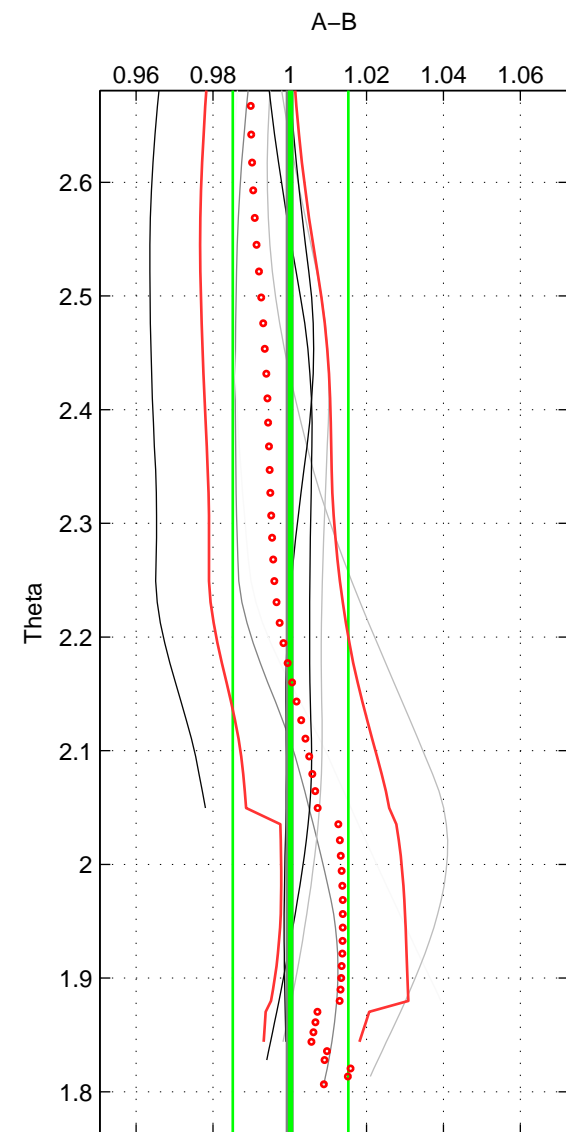

Cruise A (red). Date: Jul 2002 Cruisename: 697-49UP20020620

Cruise B (blue). Date: Feb 2004 Cruisename: 702-49UP20040114

*** "Favourite" values are means of spaces 1 2.

	Offset	O.StDev	Ratio	R.Stdev	Rating
SIGMA:	0.005	0.042	1.002	0.014	4
THETA:	0.001	0.044	1.000	0.015	4
DEPTH:	0.041	0.052	1.014	0.018	3
FAV.:	0.003	0.043	1.001	0.015	4

Profiles of A: 9
 Profiles of B: 3
 Diff profs : 7
 WMoffset (A-B): 0.0053066
 WMoffset stdev: 0.042105
 WMratio (A/B): 1.0016
 WMratio stdev: 0.014404

Quality (1-5): 4

Profiles of A: 9
 Profiles of B: 3
 Diff profs : 7
 WMoffset (A-B): 0.0011106
 WMoffset stdev: 0.044291
 WMratio (A/B): 1.0002
 WMratio stdev: 0.015047

Quality (1-5): 4

Profiles of A: 9
 Profiles of B: 3
 Diff profs : 7
 WMoffset (A-B): 0.041246
 WMoffset stdev: 0.051752
 WMratio (A/B): 1.0143
 WMratio stdev: 0.018039

Quality (1-5): 3