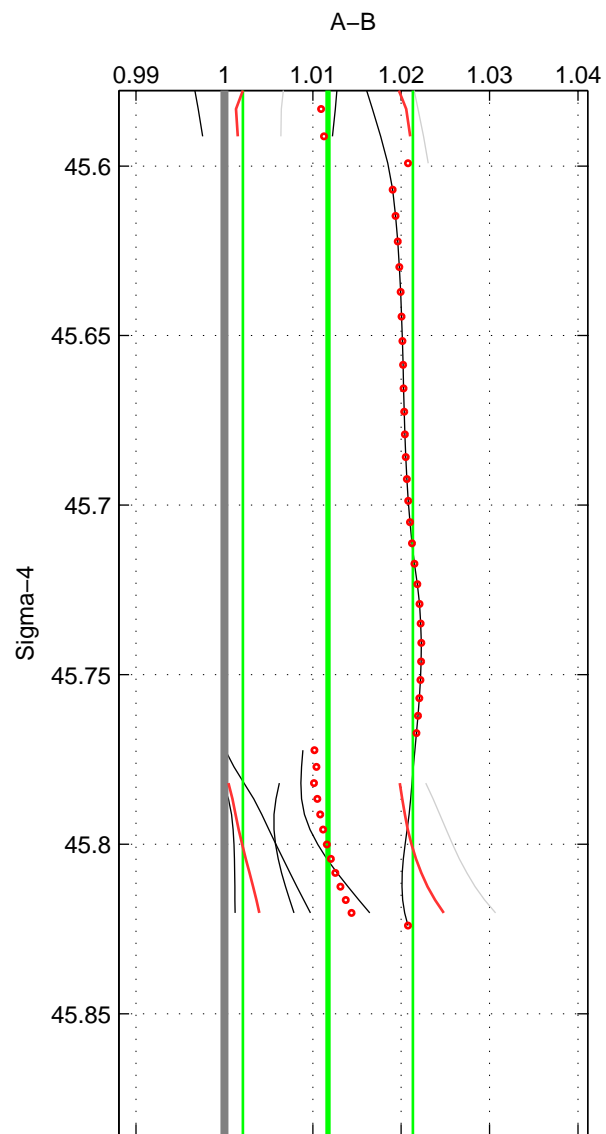

Cruise A (red). Date: Aug 1998 Cruisename: 567-49HO19980718  
 Cruise B (blue). Date: Jun 2001 Cruisename: 591-49NZ20010604

\*\*\* "Favourite" values are means of spaces 1 2.

	Offset	O.StDev	Ratio	R.Stdev	Rating
SIGMA:	0.033	0.027	1.012	0.010	3
THETA:	0.043	0.022	1.015	0.008	3
DEPTH:	0.047	0.005	1.017	0.001	2
FAV.:	0.038	0.025	1.013	0.009	3

Profiles of A: 4  
 Profiles of B: 4  
 Diff profs : 8  
 WMoffset (A-B): 0.032739  
 WMoffset stdev: 0.026951  
 WMratio (A/B): 1.0117  
 WMratio stdev: 0.0096208

Quality (1-5): 3

Profiles of A: 4  
 Profiles of B: 4  
 Diff profs : 8  
 WMoffset (A-B): 0.042715  
 WMoffset stdev: 0.022132  
 WMratio (A/B): 1.015  
 WMratio stdev: 0.0077581

Quality (1-5): 3

Profiles of A: 4  
 Profiles of B: 4  
 Diff profs : 8  
 WMoffset (A-B): 0.047446  
 WMoffset stdev: 0.0054048  
 WMratio (A/B): 1.0167  
 WMratio stdev: 0.0014731

Quality (1-5): 2

Please note that statistics are bad.