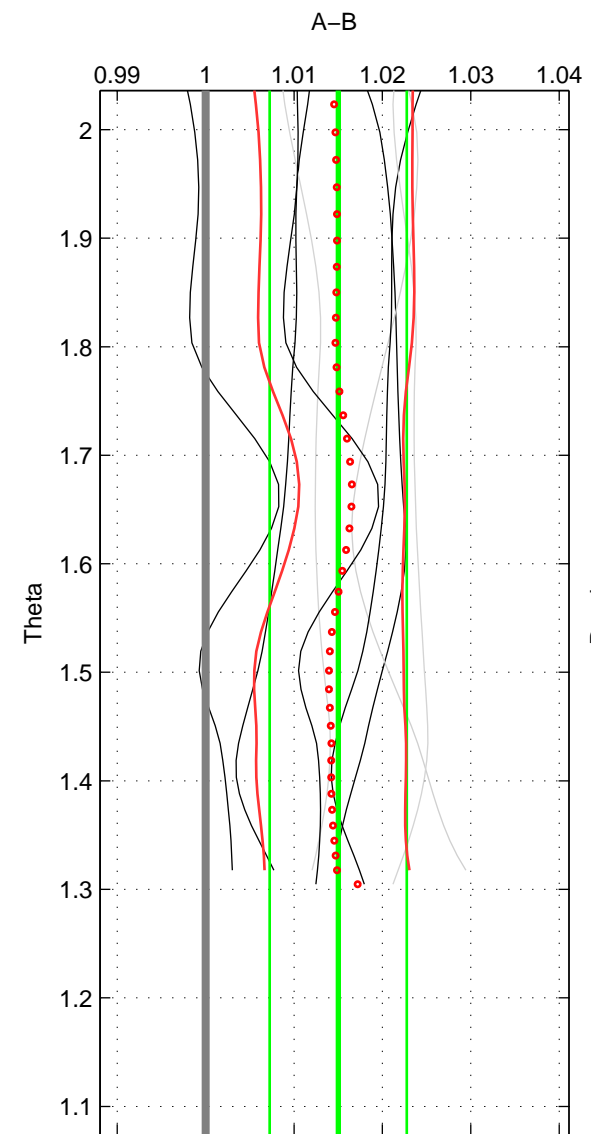

Cruise A (red). Date: Aug 1998 Cruisename: 567-49HO19980718  
 Cruise B (blue). Date: Jun 2001 Cruisename: 591-49NZ20010604

\*\*\* "Favourite" values are means of spaces 1 2.

	Offset	O.StDev	Ratio	R.Stdev	Rating
SIGMA:	0.033	0.027	1.012	0.010	3
THETA:	0.043	0.022	1.015	0.008	3
DEPTH:	0.047	0.005	1.017	0.001	2
FAV.:	0.038	0.025	1.013	0.009	3

Profiles of A: 4  
 Profiles of B: 4  
 Diff profs : 8  
 WMoffset (A-B): 0.032739  
 WMoffset stdev: 0.026951  
 WMratio (A/B): 1.0117  
 WMratio stdev: 0.0096208

Quality (1-5): 3

Profiles of A: 4  
 Profiles of B: 4  
 Diff profs : 8  
 WMoffset (A-B): 0.042715  
 WMoffset stdev: 0.022132  
 WMratio (A/B): 1.015  
 WMratio stdev: 0.0077581

Quality (1-5): 3

Profiles of A: 4  
 Profiles of B: 4  
 Diff profs : 8  
 WMoffset (A-B): 0.047446  
 WMoffset stdev: 0.0054048  
 WMratio (A/B): 1.0167  
 WMratio stdev: 0.0014731

Quality (1-5): 2

Please note that statistics are bad.