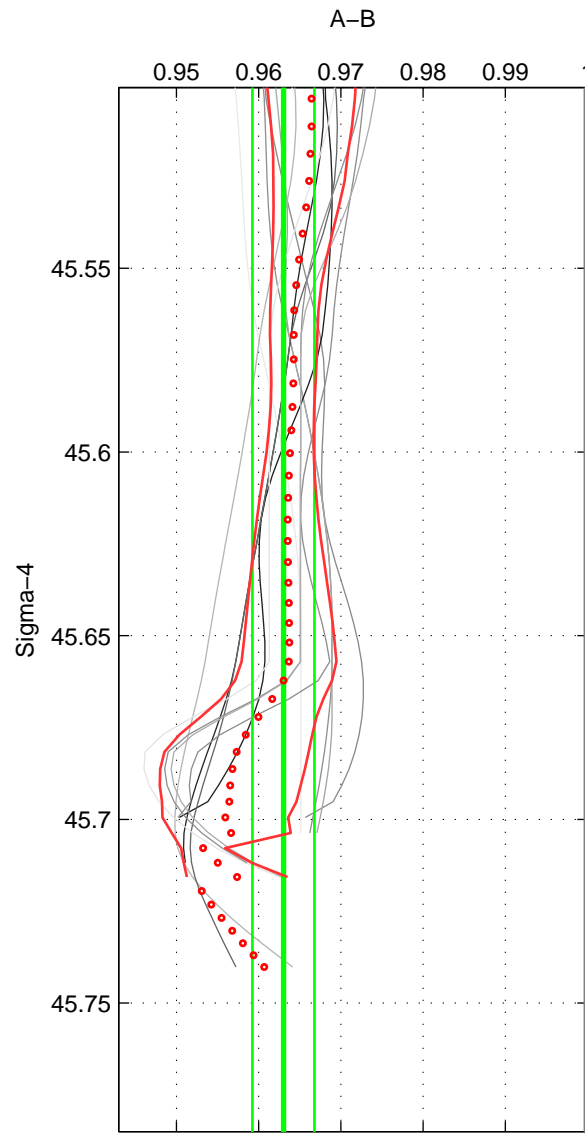

Cruise A (red). Date: Jul 1987 Cruisename: 483-31OC19870606
 Cruise B (blue). Date: Dec 2007 Cruisename: 614-49NZ20071122

*** "Favourite" values are means of spaces 1 2 3.

	Offset	O.StDev	Ratio	R.Stdev	Rating
SIGMA:	-0.094	0.010	0.963	0.004	2
THETA:	-0.093	0.010	0.963	0.004	2
DEPTH:	-0.093	0.012	0.964	0.005	2
FAV. :	-0.093	0.011	0.963	0.004	2

Profiles of A: 3
 Profiles of B: 5
 Diff profs : 13
 WMoffset (A-B): -0.094052
 WMoffset stdev: 0.0097735
 WMratio (A/B): 0.96302
 WMratio stdev: 0.0037726

Quality (1-5): 2

Profiles of A: 3
 Profiles of B: 5
 Diff profs : 13
 WMoffset (A-B): -0.093236
 WMoffset stdev: 0.010195
 WMratio (A/B): 0.96333
 WMratio stdev: 0.0039337

Quality (1-5): 2

Profiles of A: 3
 Profiles of B: 5
 Diff profs : 13
 WMoffset (A-B): -0.092543
 WMoffset stdev: 0.011741
 WMratio (A/B): 0.96359
 WMratio stdev: 0.00454

Quality (1-5): 2