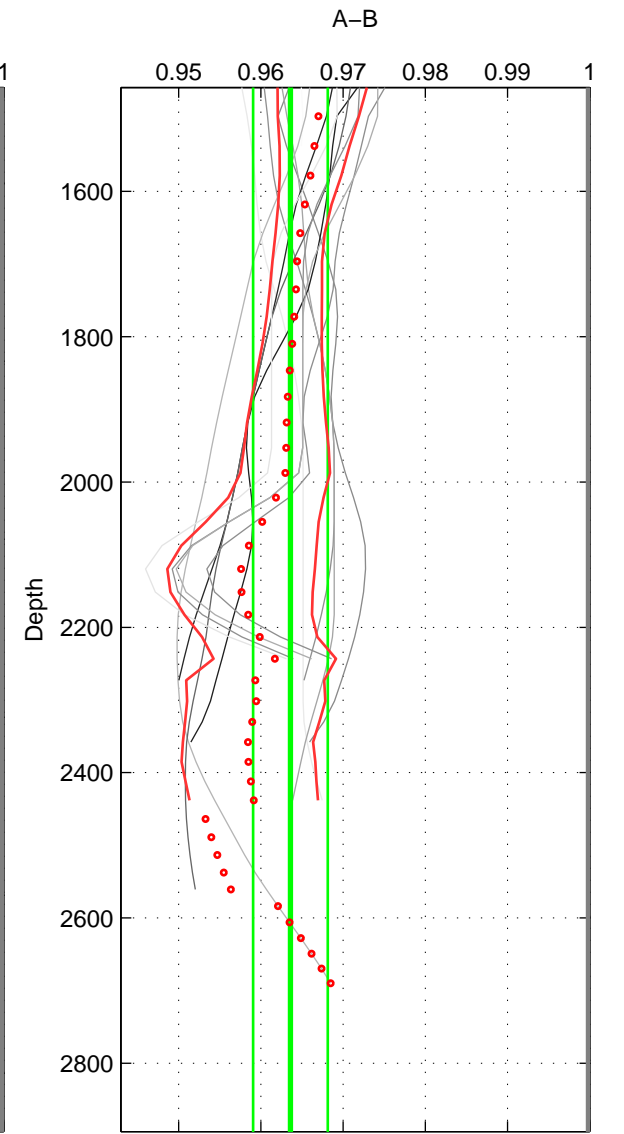

Cruise A (red). Date: Jul 1987 Cruisename: 483-31OC19870606
 Cruise B (blue). Date: Dec 2007 Cruisename: 614-49NZ20071122

*** "Favourite" values are means of spaces 1 2 3.

	Offset	O.StDev	Ratio	R.Stdev	Rating
SIGMA:	-0.094	0.010	0.963	0.004	2
THETA:	-0.093	0.010	0.963	0.004	2
DEPTH:	-0.093	0.012	0.964	0.005	2
FAV. :	-0.093	0.011	0.963	0.004	2

Profiles of A: 3
 Profiles of B: 5
 Diff profs : 13
 WMoffset (A-B): -0.094052
 WMoffset stdev: 0.0097735
 WMratio (A/B): 0.96302
 WMratio stdev: 0.0037726

Quality (1-5): 2

Profiles of A: 3
 Profiles of B: 5
 Diff profs : 13
 WMoffset (A-B): -0.093236
 WMoffset stdev: 0.010195
 WMratio (A/B): 0.96333
 WMratio stdev: 0.0039337

Quality (1-5): 2

Profiles of A: 3
 Profiles of B: 5
 Diff profs : 13
 WMoffset (A-B): -0.092543
 WMoffset stdev: 0.011741
 WMratio (A/B): 0.96359
 WMratio stdev: 0.00454

Quality (1-5): 2