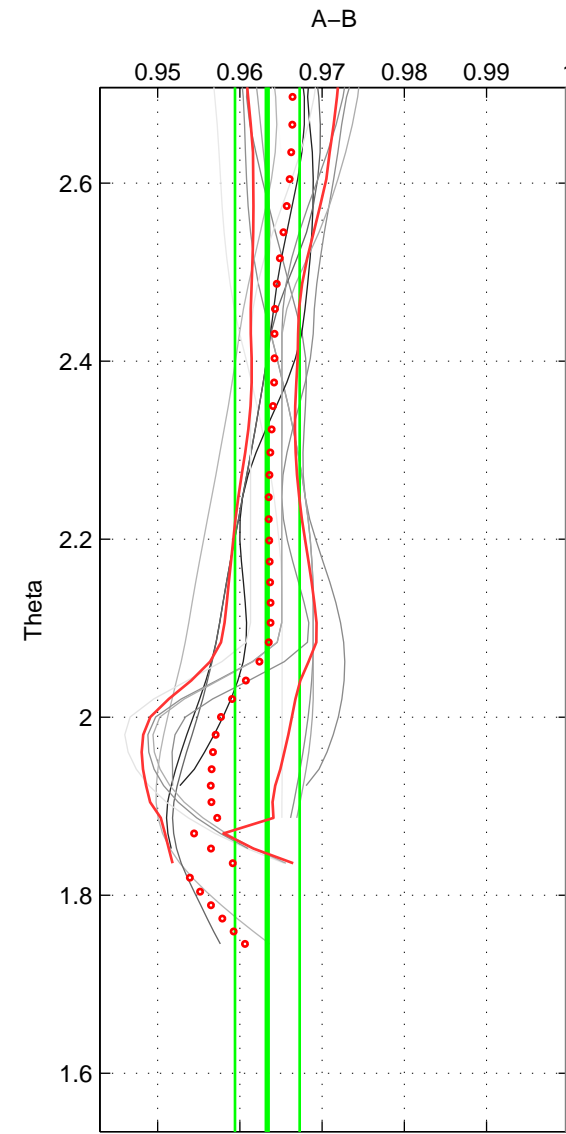

Cruise A (red). Date: Jul 1987 Cruisename: 483-31OC19870606
 Cruise B (blue). Date: Dec 2007 Cruisename: 614-49NZ20071122

*** "Favourite" values are means of spaces 1 2 3.

	Offset	O.StDev	Ratio	R.Stdev	Rating
SIGMA:	-0.094	0.010	0.963	0.004	2
THETA:	-0.093	0.010	0.963	0.004	2
DEPTH:	-0.093	0.012	0.964	0.005	2
FAV. :	-0.093	0.011	0.963	0.004	2

Profiles of A: 3
 Profiles of B: 5
 Diff profs : 13
 WMoffset (A-B): -0.094052
 WMoffset stdev: 0.0097735
 WMratio (A/B): 0.96302
 WMratio stdev: 0.0037726

Quality (1-5): 2

Profiles of A: 3
 Profiles of B: 5
 Diff profs : 13
 WMoffset (A-B): -0.093236
 WMoffset stdev: 0.010195
 WMratio (A/B): 0.96333
 WMratio stdev: 0.0039337

Quality (1-5): 2

Profiles of A: 3
 Profiles of B: 5
 Diff profs : 13
 WMoffset (A-B): -0.092543
 WMoffset stdev: 0.011741
 WMratio (A/B): 0.96359
 WMratio stdev: 0.00454

Quality (1-5): 2