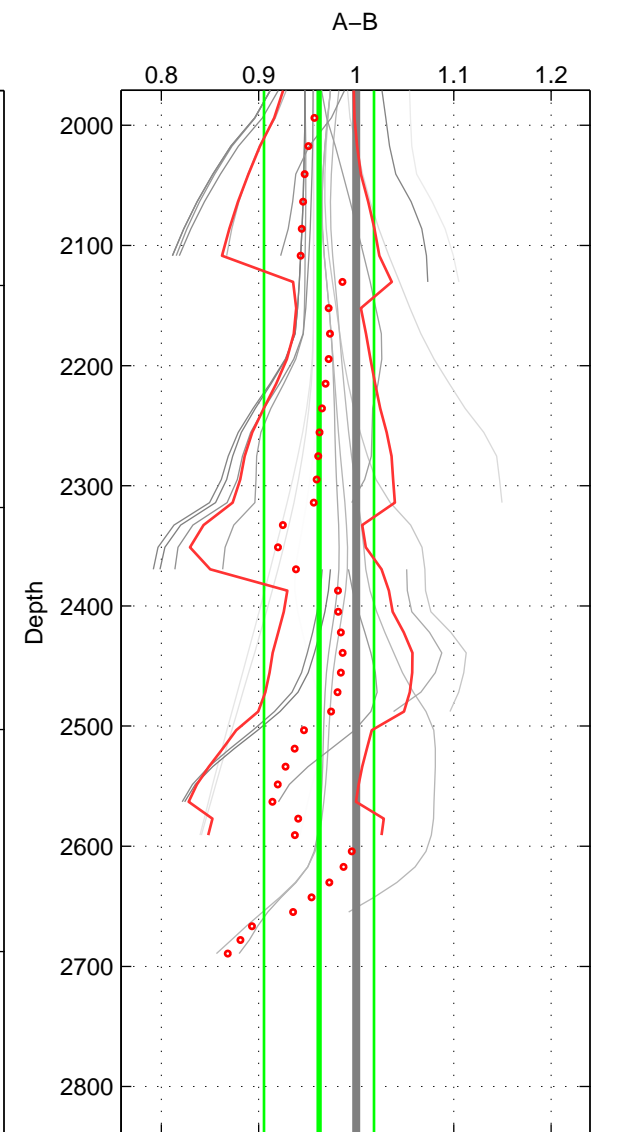

Cruise A (red). Date: Aug 1997 Cruisename: 63-34AR19970805

Cruise B (blue). Date: Nov 1996 Cruisename: 227-316N19961102

\*\*\* "Favourite" values are means of spaces 1 2 3.

	Offset	O.StDev	Ratio	R.Stdev	Rating
SIGMA:	-0.064	0.011	0.936	0.011	4
THETA:	-0.059	0.011	0.940	0.011	4
DEPTH:	-0.043	0.060	0.962	0.056	4
FAV. :	-0.055	0.028	0.946	0.026	4

Profiles of A: 5  
 Profiles of B: 6  
 Diff profs : 27  
 WMoffset (A-B): -0.063563  
 WMoffset stdev: 0.011198  
 WMratio (A/B): 0.93583  
 WMratio stdev: 0.011055

Quality (1-5): 4

Profiles of A: 5  
 Profiles of B: 6  
 Diff profs : 27  
 WMoffset (A-B): -0.059453  
 WMoffset stdev: 0.011085  
 WMratio (A/B): 0.93979  
 WMratio stdev: 0.01095

Quality (1-5): 4

Profiles of A: 5  
 Profiles of B: 6  
 Diff profs : 25  
 WMoffset (A-B): -0.042694  
 WMoffset stdev: 0.060499  
 WMratio (A/B): 0.9619  
 WMratio stdev: 0.056399

Quality (1-5): 4