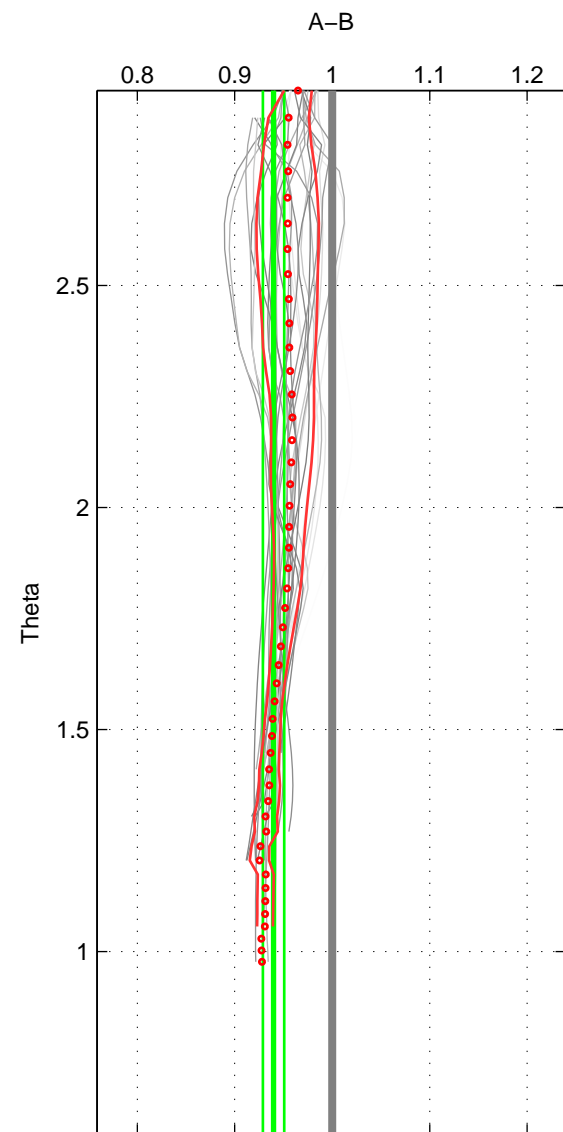

Cruise A (red). Date: Aug 1997 Cruisename: 63-34AR19970805

Cruise B (blue). Date: Nov 1996 Cruisename: 227-316N19961102

\*\*\* "Favourite" values are means of spaces 1 2 3.

	Offset	O.StDev	Ratio	R.Stdev	Rating
SIGMA:	-0.064	0.011	0.936	0.011	4
THETA:	-0.059	0.011	0.940	0.011	4
DEPTH:	-0.043	0.060	0.962	0.056	4
FAV. :	-0.055	0.028	0.946	0.026	4

Profiles of A: 5  
 Profiles of B: 6  
 Diff profs : 27  
 WMoffset (A-B): -0.063563  
 WMoffset stdev: 0.011198  
 WMratio (A/B): 0.93583  
 WMratio stdev: 0.011055

Quality (1-5): 4

Profiles of A: 5  
 Profiles of B: 6  
 Diff profs : 27  
 WMoffset (A-B): -0.059453  
 WMoffset stdev: 0.011085  
 WMratio (A/B): 0.93979  
 WMratio stdev: 0.01095

Quality (1-5): 4

Profiles of A: 5  
 Profiles of B: 6  
 Diff profs : 25  
 WMoffset (A-B): -0.042694  
 WMoffset stdev: 0.060499  
 WMratio (A/B): 0.9619  
 WMratio stdev: 0.056399

Quality (1-5): 4