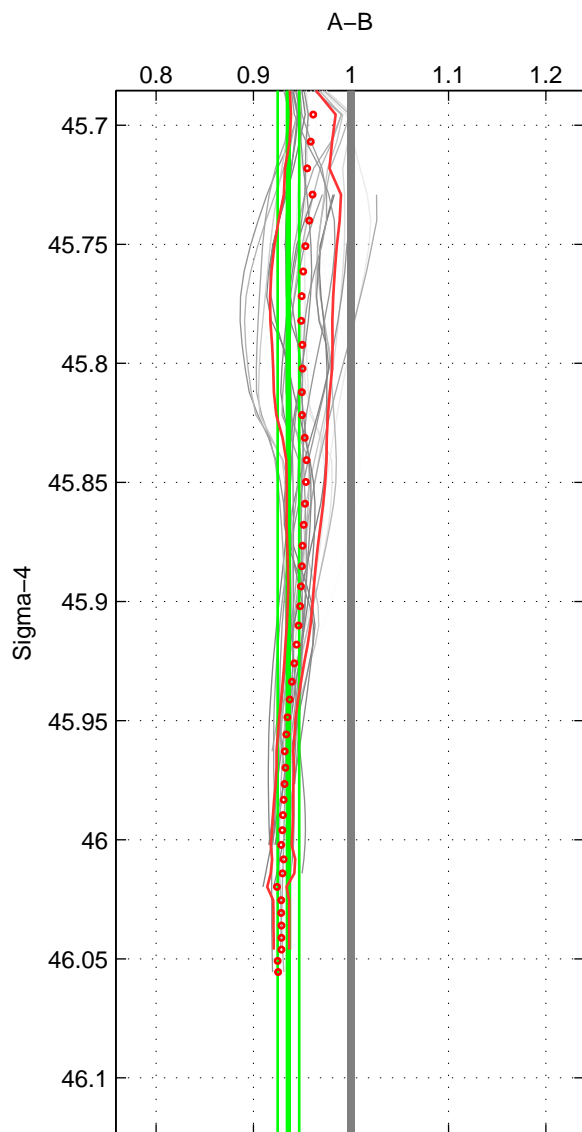

Cruise A (red). Date: Aug 1997 Cruisename: 63-34AR19970805

Cruise B (blue). Date: Nov 1996 Cruisename: 227-316N19961102

\*\*\* "Favourite" values are means of spaces 1 2 3.

	Offset	O.StDev	Ratio	R.Stdev	Rating
SIGMA:	-0.064	0.011	0.936	0.011	4
THETA:	-0.059	0.011	0.940	0.011	4
DEPTH:	-0.043	0.060	0.962	0.056	4
FAV. :	-0.055	0.028	0.946	0.026	4

Profiles of A: 5  
 Profiles of B: 6  
 Diff profs : 27  
 WMoffset (A-B): -0.063563  
 WMoffset stdev: 0.011198  
 WMratio (A/B): 0.93583  
 WMratio stdev: 0.011055

Quality (1-5): 4

Profiles of A: 5  
 Profiles of B: 6  
 Diff profs : 27  
 WMoffset (A-B): -0.059453  
 WMoffset stdev: 0.011085  
 WMratio (A/B): 0.93979  
 WMratio stdev: 0.01095

Quality (1-5): 4

Profiles of A: 5  
 Profiles of B: 6  
 Diff profs : 25  
 WMoffset (A-B): -0.042694  
 WMoffset stdev: 0.060499  
 WMratio (A/B): 0.9619  
 WMratio stdev: 0.056399

Quality (1-5): 4