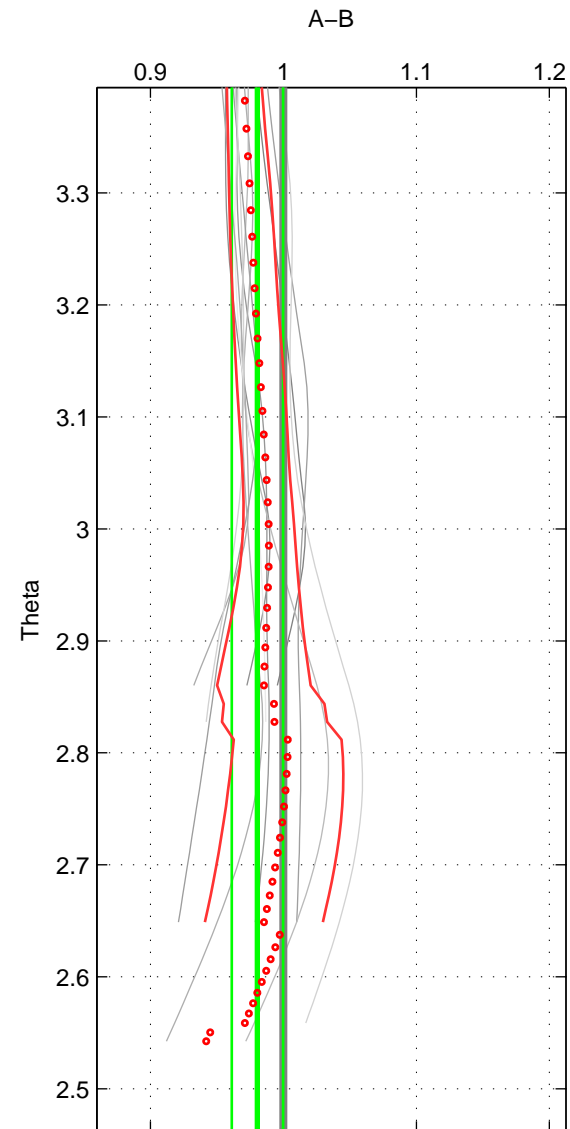

Cruise A (red). Date: Jan 2011 Cruisename: 280-45CE20110103

Cruise B (blue). Date: Sep 2005 Cruisename: 291-64PE20050907

*** "Favourite" values are means of spaces 1 2 3.

	Offset	O.StDev	Ratio	R.Stdev	Rating
SIGMA:	-0.006	0.024	0.995	0.020	2
THETA:	-0.023	0.022	0.980	0.019	2
DEPTH:	-0.038	0.049	0.967	0.039	2
FAV.:	-0.022	0.031	0.981	0.026	2

Profiles of A: 3
 Profiles of B: 4
 Diff profs : 11
 WMoffset (A-B): -0.0058842
 WMoffset stdev: 0.023531
 WMratio (A/B): 0.99515
 WMratio stdev: 0.020428

Quality (1-5): 2

Profiles of A: 3
 Profiles of B: 4
 Diff profs : 11
 WMoffset (A-B): -0.022855
 WMoffset stdev: 0.022184
 WMratio (A/B): 0.98043
 WMratio stdev: 0.019293

Quality (1-5): 2

Profiles of A: 3
 Profiles of B: 4
 Diff profs : 9
 WMoffset (A-B): -0.037797
 WMoffset stdev: 0.048571
 WMratio (A/B): 0.96738
 WMratio stdev: 0.039046

Quality (1-5): 2