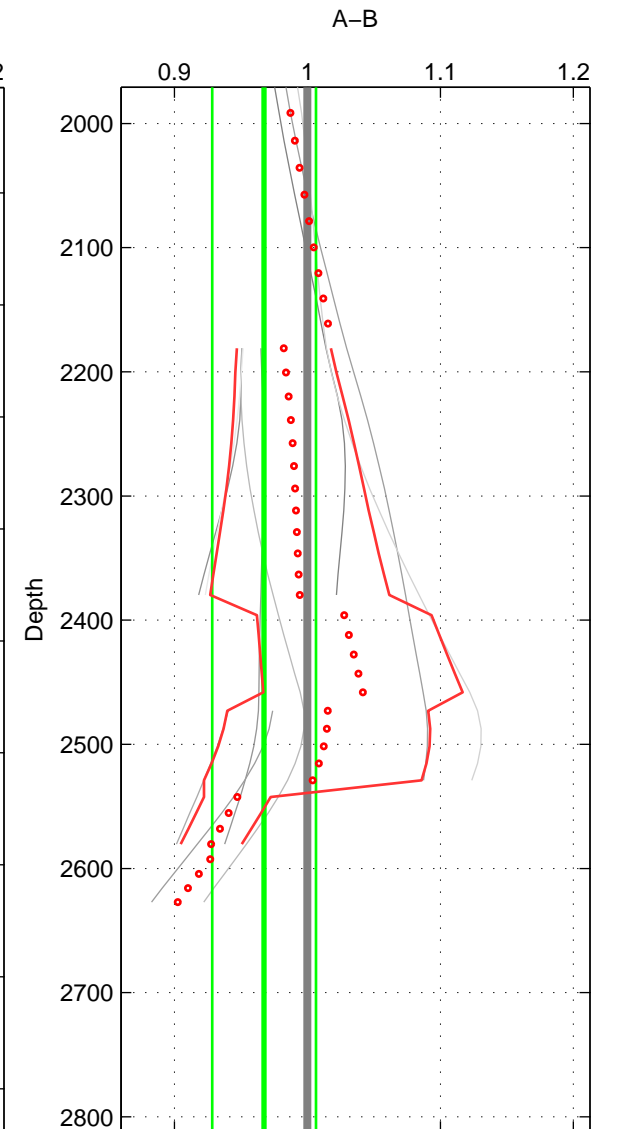

Cruise A (red). Date: Jan 2011 Cruisename: 280-45CE20110103

Cruise B (blue). Date: Sep 2005 Cruisename: 291-64PE20050907

*** "Favourite" values are means of spaces 1 2 3.

	Offset	O.StDev	Ratio	R.Stdev	Rating
SIGMA:	-0.006	0.024	0.995	0.020	2
THETA:	-0.023	0.022	0.980	0.019	2
DEPTH:	-0.038	0.049	0.967	0.039	2
FAV.:	-0.022	0.031	0.981	0.026	2

Profiles of A: 3
 Profiles of B: 4
 Diff profs : 11
 WMoffset (A-B): -0.0058842
 WMoffset stdev: 0.023531
 WMratio (A/B): 0.99515
 WMratio stdev: 0.020428

Quality (1-5): 2

Profiles of A: 3
 Profiles of B: 4
 Diff profs : 11
 WMoffset (A-B): -0.022855
 WMoffset stdev: 0.022184
 WMratio (A/B): 0.98043
 WMratio stdev: 0.019293

Quality (1-5): 2

Profiles of A: 3
 Profiles of B: 4
 Diff profs : 9
 WMoffset (A-B): -0.037797
 WMoffset stdev: 0.048571
 WMratio (A/B): 0.96738
 WMratio stdev: 0.039046

Quality (1-5): 2