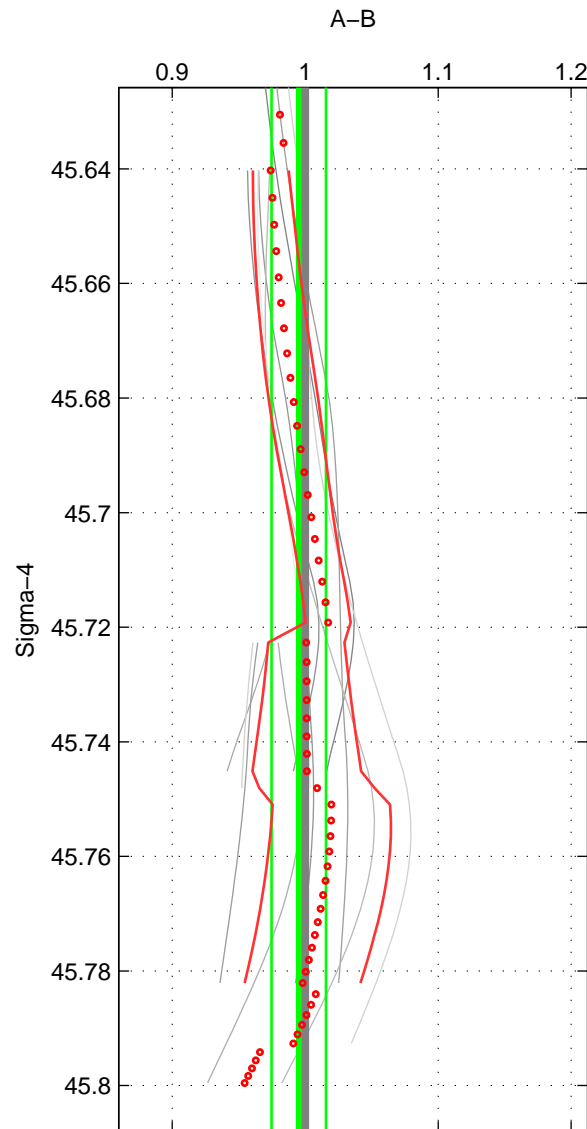

Cruise A (red). Date: Jan 2011 Cruisename: 280-45CE20110103

Cruise B (blue). Date: Sep 2005 Cruisename: 291-64PE20050907

*** "Favourite" values are means of spaces 1 2 3.

	Offset	O.StDev	Ratio	R.Stdev	Rating
SIGMA:	-0.006	0.024	0.995	0.020	2
THETA:	-0.023	0.022	0.980	0.019	2
DEPTH:	-0.038	0.049	0.967	0.039	2
FAV.:	-0.022	0.031	0.981	0.026	2

Profiles of A: 3
 Profiles of B: 4
 Diff profs : 11
 WMoffset (A-B): -0.0058842
 WMoffset stdev: 0.023531
 WMratio (A/B): 0.99515
 WMratio stdev: 0.020428

Quality (1-5): 2

Profiles of A: 3
 Profiles of B: 4
 Diff profs : 11
 WMoffset (A-B): -0.022855
 WMoffset stdev: 0.022184
 WMratio (A/B): 0.98043
 WMratio stdev: 0.019293

Quality (1-5): 2

Profiles of A: 3
 Profiles of B: 4
 Diff profs : 9
 WMoffset (A-B): -0.037797
 WMoffset stdev: 0.048571
 WMratio (A/B): 0.96738
 WMratio stdev: 0.039046

Quality (1-5): 2