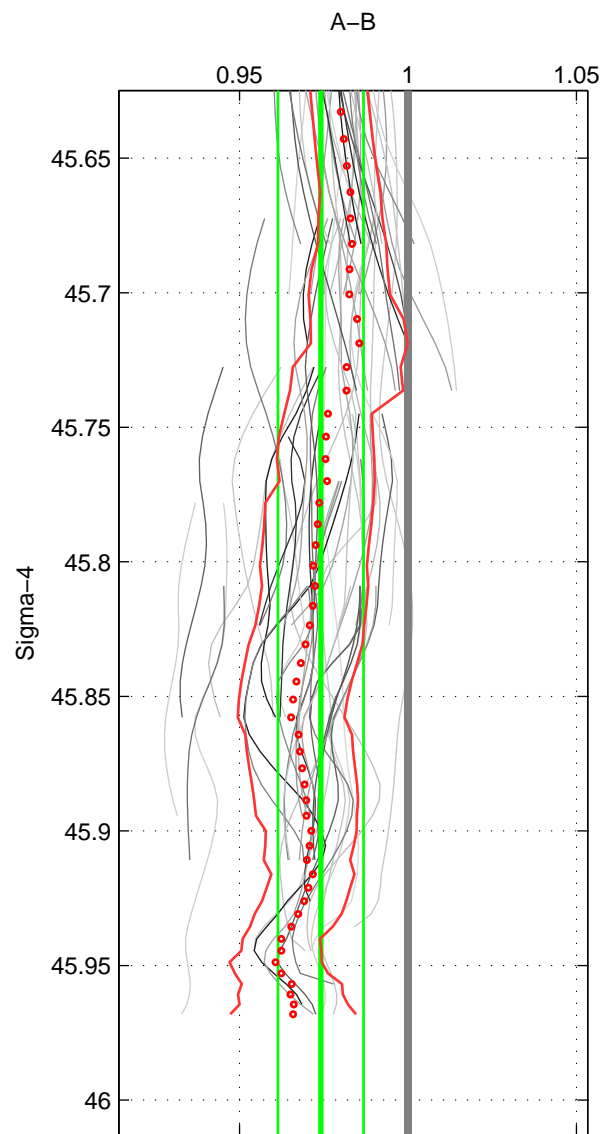

Cruise A (red). Date: Mar 1998 Cruisename: 333-09AR19980228  
 Cruise B (blue). Date: Apr 2008 Cruisename: 339-09AR20080322

\*\*\* "Favourite" values are means of spaces 1 2.

	Offset	O.StDev	Ratio	R.Stdev	Rating
SIGMA:	-0.057	0.029	0.974	0.013	5
THETA:	-0.062	0.030	0.972	0.013	5
DEPTH:	-0.055	0.040	0.975	0.017	4
FAV.:	-0.059	0.029	0.973	0.013	5

Profiles of A: 9  
 Profiles of B: 20  
 Diff profs : 69  
 WMoffset (A-B): -0.056921  
 WMoffset stdev: 0.028759  
 WMratio (A/B): 0.97412  
 WMratio stdev: 0.012684

Quality (1-5): 5

Profiles of A: 9  
 Profiles of B: 20  
 Diff profs : 70  
 WMoffset (A-B): -0.061982  
 WMoffset stdev: 0.029889  
 WMratio (A/B): 0.97172  
 WMratio stdev: 0.013124

Quality (1-5): 5

Profiles of A: 9  
 Profiles of B: 20  
 Diff profs : 68  
 WMoffset (A-B): -0.054724  
 WMoffset stdev: 0.039682  
 WMratio (A/B): 0.97538  
 WMratio stdev: 0.017255

Quality (1-5): 4