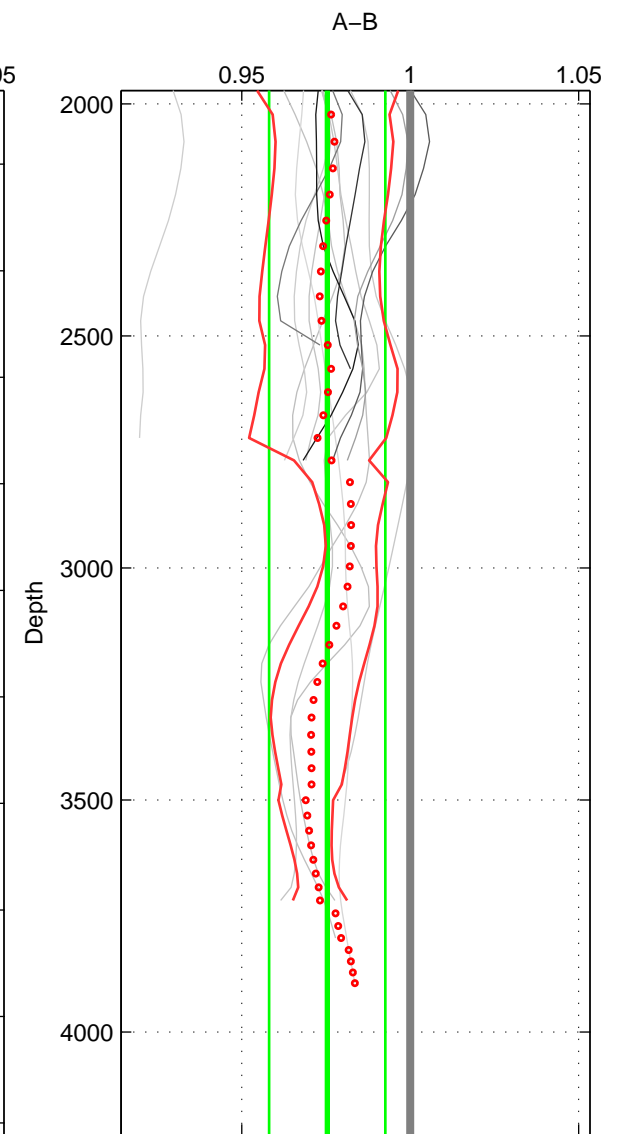

Cruise A (red). Date: Mar 1998 Cruisename: 333-09AR19980228  
 Cruise B (blue). Date: Apr 2008 Cruisename: 339-09AR20080322

\*\*\* "Favourite" values are means of spaces 1 2.

	Offset	O.StDev	Ratio	R.Stdev	Rating
SIGMA:	-0.057	0.029	0.974	0.013	5
THETA:	-0.062	0.030	0.972	0.013	5
DEPTH:	-0.055	0.040	0.975	0.017	4
FAV.:	-0.059	0.029	0.973	0.013	5

Profiles of A: 9  
 Profiles of B: 20  
 Diff profs : 69  
 WMoffset (A-B): -0.056921  
 WMoffset stdev: 0.028759  
 WMratio (A/B): 0.97412  
 WMratio stdev: 0.012684

Quality (1-5): 5

Profiles of A: 9  
 Profiles of B: 20  
 Diff profs : 70  
 WMoffset (A-B): -0.061982  
 WMoffset stdev: 0.029889  
 WMratio (A/B): 0.97172  
 WMratio stdev: 0.013124

Quality (1-5): 5

Profiles of A: 9  
 Profiles of B: 20  
 Diff profs : 68  
 WMoffset (A-B): -0.054724  
 WMoffset stdev: 0.039682  
 WMratio (A/B): 0.97538  
 WMratio stdev: 0.017255

Quality (1-5): 4