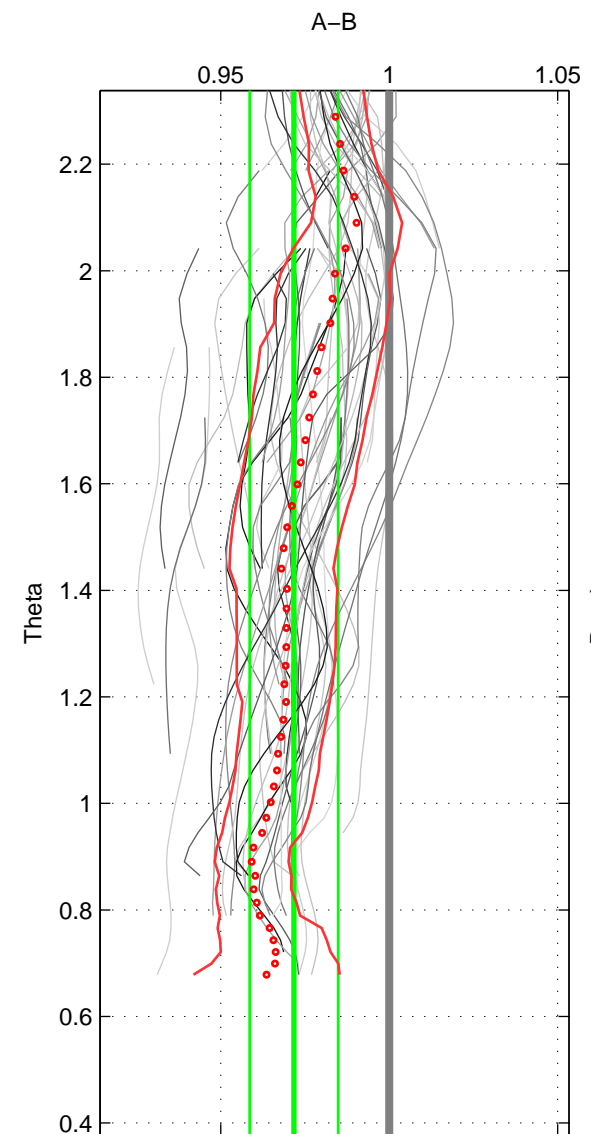

Cruise A (red). Date: Mar 1998 Cruisename: 333-09AR19980228  
 Cruise B (blue). Date: Apr 2008 Cruisename: 339-09AR20080322

\*\*\* "Favourite" values are means of spaces 1 2.

	Offset	O.StDev	Ratio	R.Stdev	Rating
SIGMA:	-0.057	0.029	0.974	0.013	5
THETA:	-0.062	0.030	0.972	0.013	5
DEPTH:	-0.055	0.040	0.975	0.017	4
FAV.:	-0.059	0.029	0.973	0.013	5

Profiles of A: 9  
 Profiles of B: 20  
 Diff profs : 69  
 WMoffset (A-B): -0.056921  
 WMoffset stdev: 0.028759  
 WMratio (A/B): 0.97412  
 WMratio stdev: 0.012684

Quality (1-5): 5

Profiles of A: 9  
 Profiles of B: 20  
 Diff profs : 70  
 WMoffset (A-B): -0.061982  
 WMoffset stdev: 0.029889  
 WMratio (A/B): 0.97172  
 WMratio stdev: 0.013124

Quality (1-5): 5

Profiles of A: 9  
 Profiles of B: 20  
 Diff profs : 68  
 WMoffset (A-B): -0.054724  
 WMoffset stdev: 0.039682  
 WMratio (A/B): 0.97538  
 WMratio stdev: 0.017255

Quality (1-5): 4