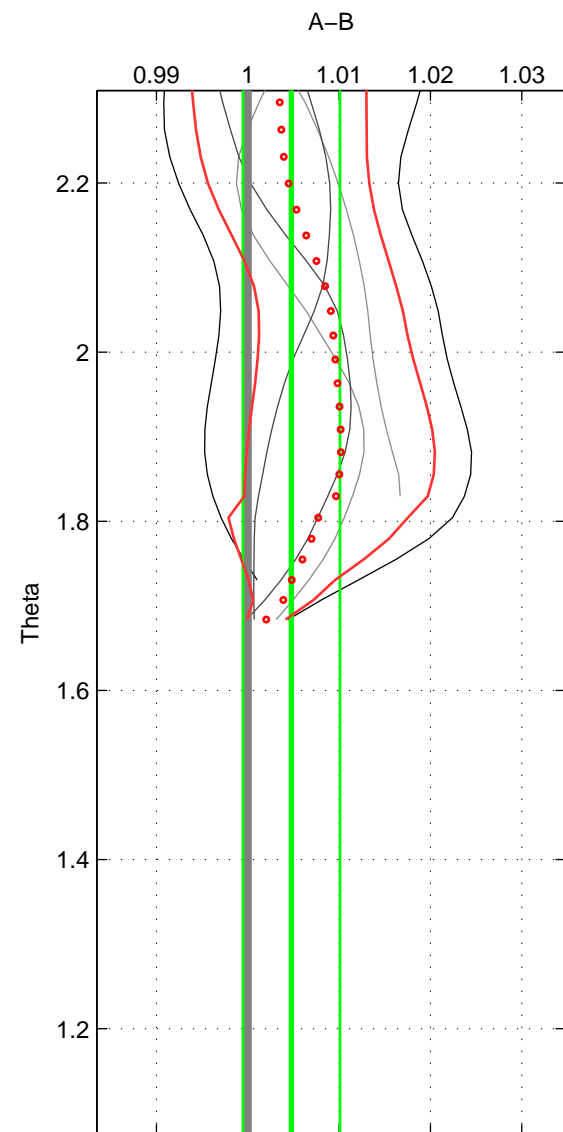

Cruise A (red). Date: Jun 2001 Cruisename: 591-49NZ20010604

Cruise B (blue). Date: May 2003 Cruisename: 699-49UP20030425

\*\*\* "Favourite" values are means of spaces 1 2.

	Offset	O.StDev	Ratio	R.Stdev	Rating
SIGMA:	0.024	0.026	1.008	0.009	4
THETA:	0.014	0.015	1.005	0.005	4
DEPTH:	0.039	0.007	1.013	0.002	3
FAV.:	0.019	0.021	1.006	0.007	4

Profiles of A: 5  
 Profiles of B: 4  
 Diff profs : 6  
 WMoffset (A-B): 0.023861  
 WMoffset stdev: 0.0258  
 WMratio (A/B): 1.008  
 WMratio stdev: 0.0086472

Quality (1-5): 4

Profiles of A: 5  
 Profiles of B: 4  
 Diff profs : 6  
 WMoffset (A-B): 0.013789  
 WMoffset stdev: 0.015267  
 WMratio (A/B): 1.0048  
 WMratio stdev: 0.0053152

Quality (1-5): 4

Profiles of A: 5  
 Profiles of B: 4  
 Diff profs : 6  
 WMoffset (A-B): 0.039305  
 WMoffset stdev: 0.0065621  
 WMratio (A/B): 1.0134  
 WMratio stdev: 0.0022109

Quality (1-5): 3

Please note that statistics are bad.