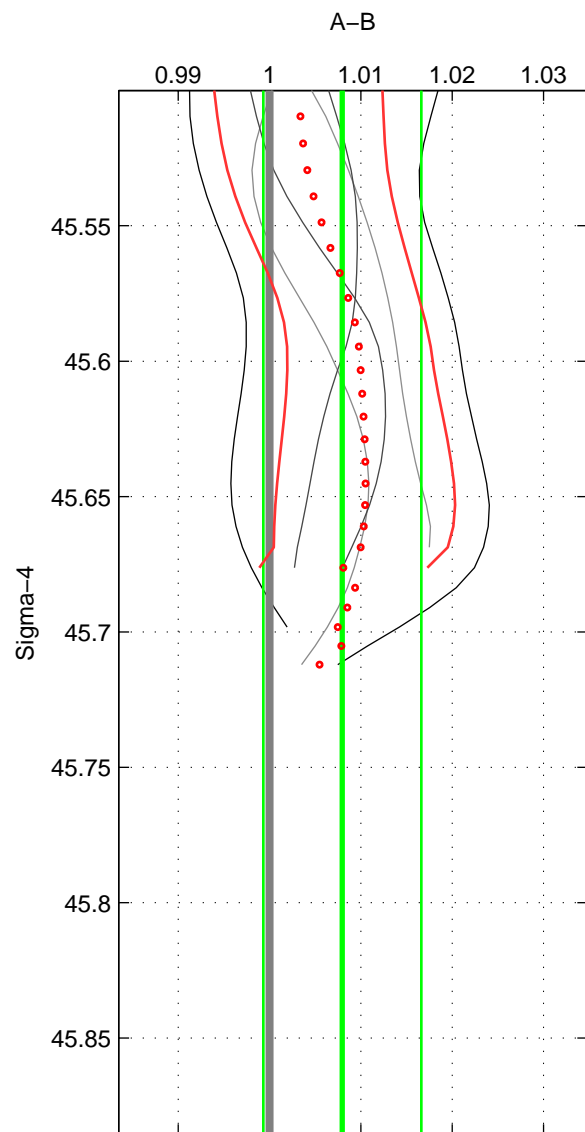

Cruise A (red). Date: Jun 2001 Cruisename: 591-49NZ20010604

Cruise B (blue). Date: May 2003 Cruisename: 699-49UP20030425

\*\*\* "Favourite" values are means of spaces 1 2.

	Offset	O.StDev	Ratio	R.Stdev	Rating
SIGMA:	0.024	0.026	1.008	0.009	4
THETA:	0.014	0.015	1.005	0.005	4
DEPTH:	0.039	0.007	1.013	0.002	3
FAV.:	0.019	0.021	1.006	0.007	4

Profiles of A: 5  
 Profiles of B: 4  
 Diff profs : 6  
 WMoffset (A-B): 0.023861  
 WMoffset stdev: 0.0258  
 WMratio (A/B): 1.008  
 WMratio stdev: 0.0086472

Quality (1-5): 4

Profiles of A: 5  
 Profiles of B: 4  
 Diff profs : 6  
 WMoffset (A-B): 0.013789  
 WMoffset stdev: 0.015267  
 WMratio (A/B): 1.0048  
 WMratio stdev: 0.0053152

Quality (1-5): 4

Profiles of A: 5  
 Profiles of B: 4  
 Diff profs : 6  
 WMoffset (A-B): 0.039305  
 WMoffset stdev: 0.0065621  
 WMratio (A/B): 1.0134  
 WMratio stdev: 0.0022109

Quality (1-5): 3

Please note that statistics are bad.