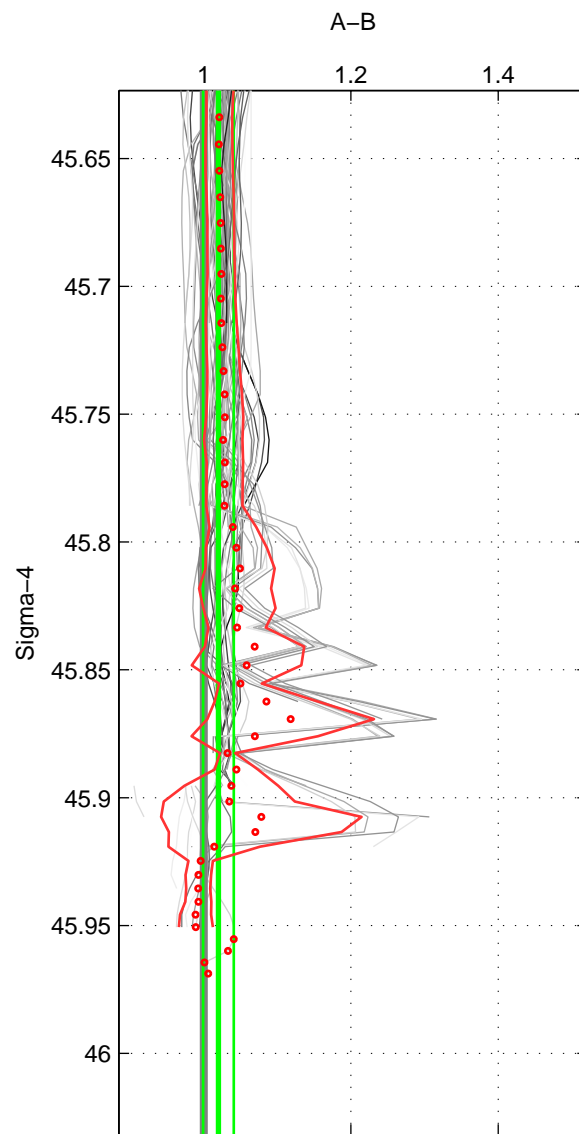

Cruise A (red). Date: Jan 1983 Cruisename: 221-316N19821201
 Cruise B (blue). Date: Sep 1995 Cruisename: 269-35LU19950909

*** "Favourite" values are means of spaces 1 2 3.

	Offset	O.StDev	Ratio	R.Stdev	Rating
SIGMA:	0.028	0.028	1.020	0.021	5
THETA:	0.021	0.030	1.014	0.022	5
DEPTH:	0.039	0.033	1.031	0.026	5
FAV.:	0.030	0.030	1.022	0.023	5

Profiles of A: 12
 Profiles of B: 34
 Diff profs : 78
 WMoffset (A-B): 0.028355
 WMoffset stdev: 0.027726
 WMratio (A/B): 1.02
 WMratio stdev: 0.020962

Quality (1-5): 5

Profiles of A: 12
 Profiles of B: 34
 Diff profs : 78
 WMoffset (A-B): 0.021223
 WMoffset stdev: 0.030422
 WMratio (A/B): 1.0138
 WMratio stdev: 0.02214

Quality (1-5): 5

Profiles of A: 12
 Profiles of B: 34
 Diff profs : 78
 WMoffset (A-B): 0.039145
 WMoffset stdev: 0.032979
 WMratio (A/B): 1.031
 WMratio stdev: 0.026175

Quality (1-5): 5