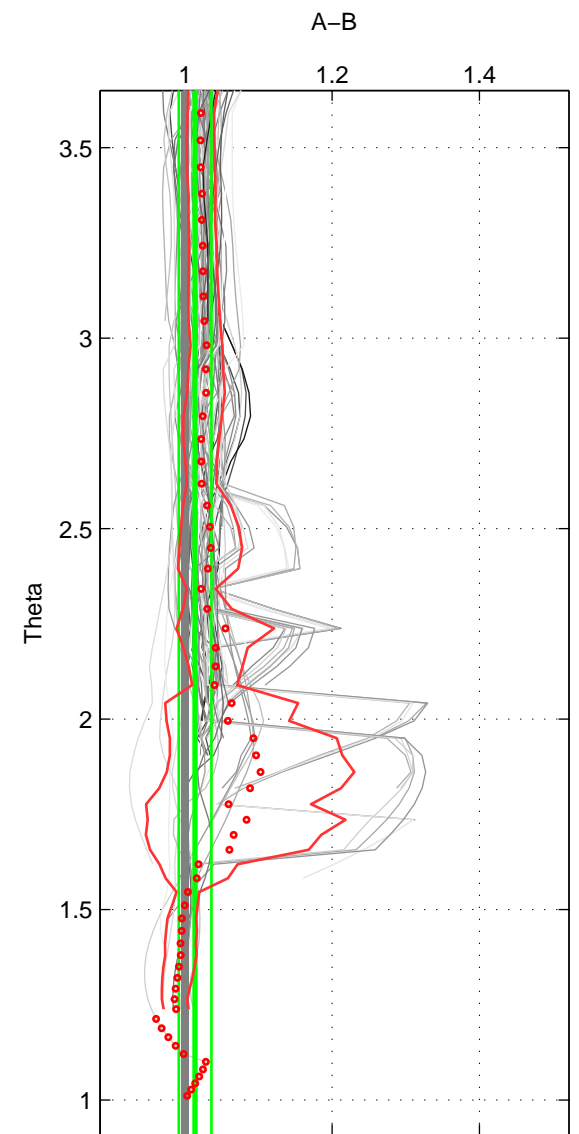

Cruise A (red). Date: Jan 1983 Cruisename: 221-316N19821201
 Cruise B (blue). Date: Sep 1995 Cruisename: 269-35LU19950909

*** "Favourite" values are means of spaces 1 2 3.

	Offset	O.StDev	Ratio	R.Stdev	Rating
SIGMA:	0.028	0.028	1.020	0.021	5
THETA:	0.021	0.030	1.014	0.022	5
DEPTH:	0.039	0.033	1.031	0.026	5
FAV.:	0.030	0.030	1.022	0.023	5

Profiles of A: 12
 Profiles of B: 34
 Diff profs : 78
 WMoffset (A-B): 0.028355
 WMoffset stdev: 0.027726
 WMratio (A/B): 1.02
 WMratio stdev: 0.020962

Quality (1-5): 5

Profiles of A: 12
 Profiles of B: 34
 Diff profs : 78
 WMoffset (A-B): 0.021223
 WMoffset stdev: 0.030422
 WMratio (A/B): 1.0138
 WMratio stdev: 0.02214

Quality (1-5): 5

Profiles of A: 12
 Profiles of B: 34
 Diff profs : 78
 WMoffset (A-B): 0.039145
 WMoffset stdev: 0.032979
 WMratio (A/B): 1.031
 WMratio stdev: 0.026175

Quality (1-5): 5