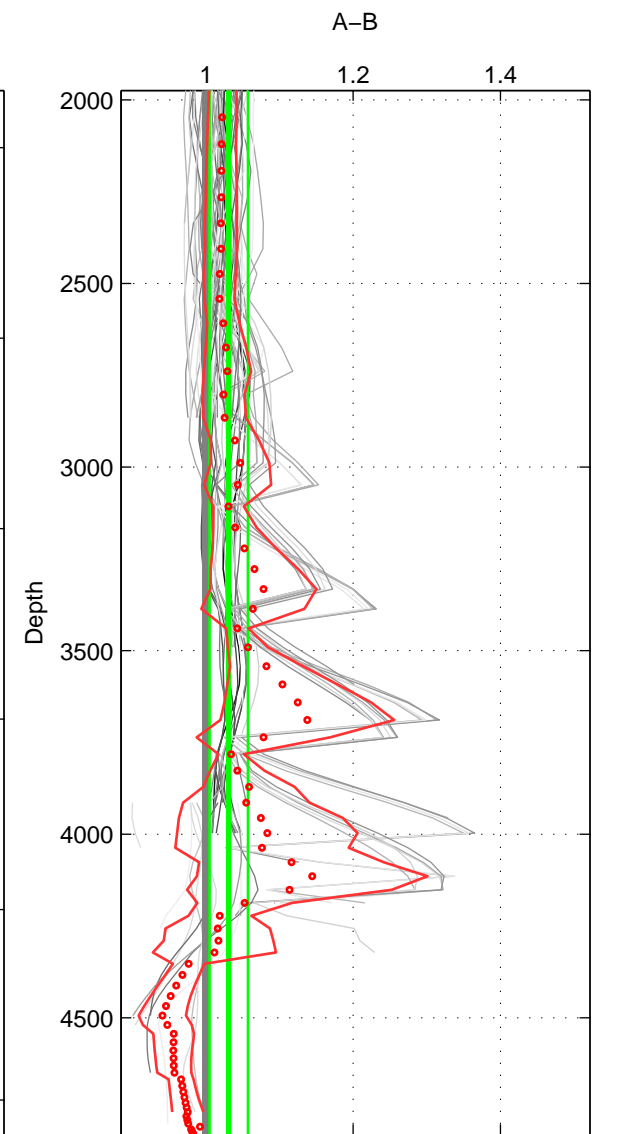

Cruise A (red). Date: Jan 1983 Cruisename: 221-316N19821201
 Cruise B (blue). Date: Sep 1995 Cruisename: 269-35LU19950909

*** "Favourite" values are means of spaces 1 2 3.

	Offset	O.StDev	Ratio	R.Stdev	Rating
SIGMA:	0.028	0.028	1.020	0.021	5
THETA:	0.021	0.030	1.014	0.022	5
DEPTH:	0.039	0.033	1.031	0.026	5
FAV.:	0.030	0.030	1.022	0.023	5

Profiles of A: 12
 Profiles of B: 34
 Diff profs : 78
 WMoffset (A-B): 0.028355
 WMoffset stdev: 0.027726
 WMratio (A/B): 1.02
 WMratio stdev: 0.020962

Quality (1-5): 5

Profiles of A: 12
 Profiles of B: 34
 Diff profs : 78
 WMoffset (A-B): 0.021223
 WMoffset stdev: 0.030422
 WMratio (A/B): 1.0138
 WMratio stdev: 0.02214

Quality (1-5): 5

Profiles of A: 12
 Profiles of B: 34
 Diff profs : 78
 WMoffset (A-B): 0.039145
 WMoffset stdev: 0.032979
 WMratio (A/B): 1.031
 WMratio stdev: 0.026175

Quality (1-5): 5