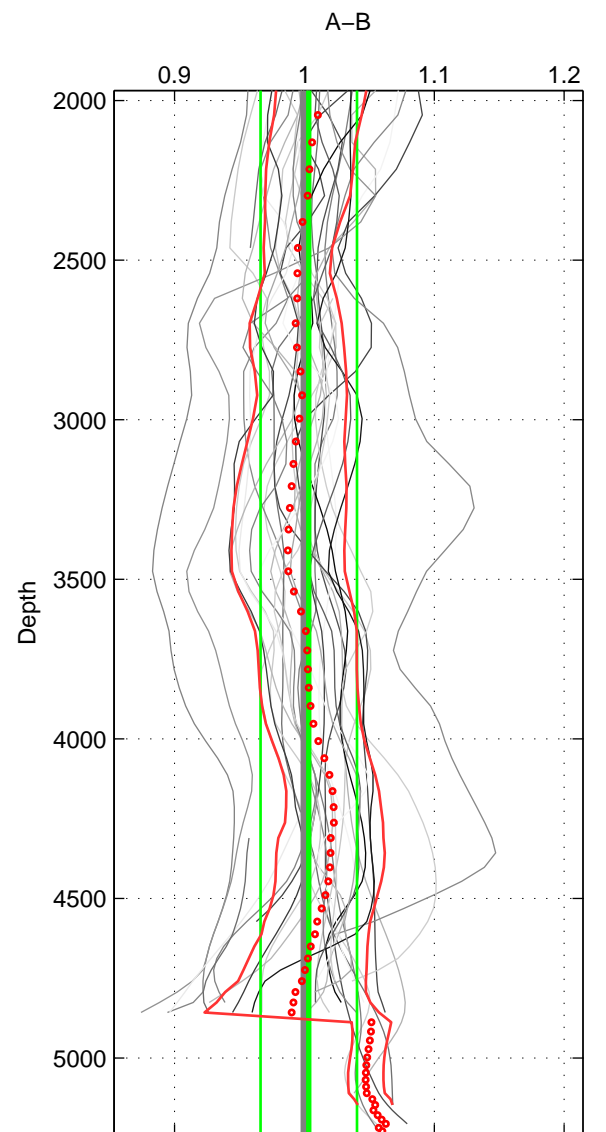

Cruise A (red). Date: Mar 2004 Cruisename: 168-06MT20040311

Cruise B (blue). Date: Oct 1994 Cruisename: 184-18HU19941012

\*\*\* "Favourite" values are means of spaces 1 2 3.

	Offset	O.StDev	Ratio	R.Stdev	Rating
SIGMA:	-0.002	0.043	0.999	0.036	5
THETA:	0.002	0.043	1.002	0.035	5
DEPTH:	0.003	0.045	1.003	0.037	5
FAV.:	0.001	0.044	1.002	0.036	5

Profiles of A: 3  
 Profiles of B: 23  
 Diff profs : 27  
 WMoffset (A-B): -0.0015569  
 WMoffset stdev: 0.043385  
 WMratio (A/B): 0.99943  
 WMratio stdev: 0.035913

Quality (1-5): 5

Profiles of A: 3  
 Profiles of B: 23  
 Diff profs : 27  
 WMoffset (A-B): 0.0018491  
 WMoffset stdev: 0.042726  
 WMratio (A/B): 1.0024  
 WMratio stdev: 0.034994

Quality (1-5): 5

Profiles of A: 3  
 Profiles of B: 23  
 Diff profs : 27  
 WMoffset (A-B): 0.0034367  
 WMoffset stdev: 0.044887  
 WMratio (A/B): 1.0033  
 WMratio stdev: 0.037115

Quality (1-5): 5