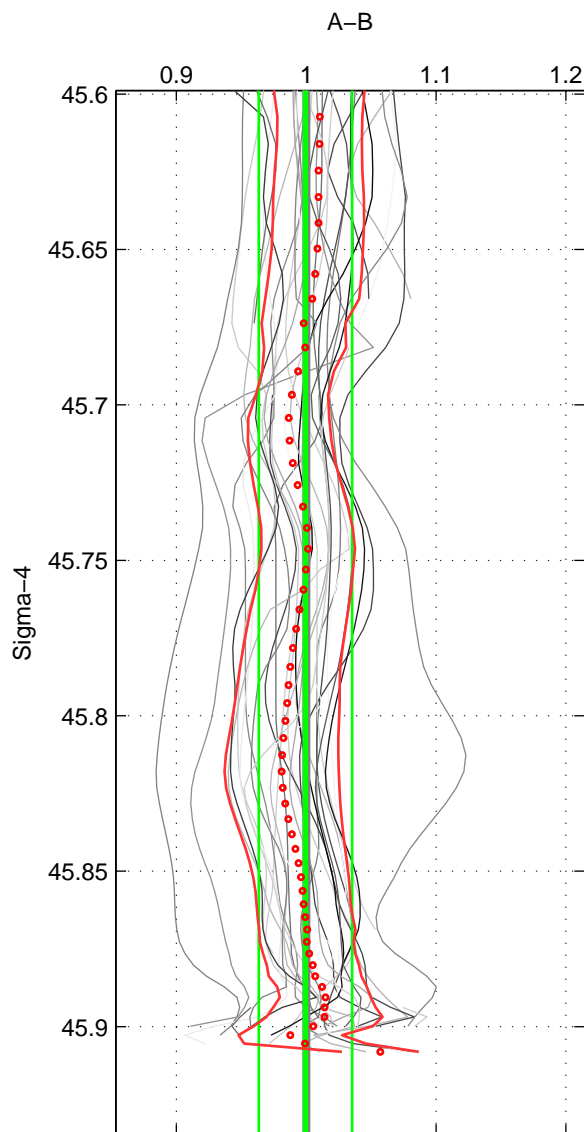

Cruise A (red). Date: Mar 2004 Cruisename: 168-06MT20040311

Cruise B (blue). Date: Oct 1994 Cruisename: 184-18HU19941012

\*\*\* "Favourite" values are means of spaces 1 2 3.

	Offset	O.StDev	Ratio	R.Stdev	Rating
SIGMA:	-0.002	0.043	0.999	0.036	5
THETA:	0.002	0.043	1.002	0.035	5
DEPTH:	0.003	0.045	1.003	0.037	5
FAV.:	0.001	0.044	1.002	0.036	5

Profiles of A: 3  
 Profiles of B: 23  
 Diff profs : 27  
 WMoffset (A-B): -0.0015569  
 WMoffset stdev: 0.043385  
 WMratio (A/B): 0.99943  
 WMratio stdev: 0.035913

Quality (1-5): 5

Profiles of A: 3  
 Profiles of B: 23  
 Diff profs : 27  
 WMoffset (A-B): 0.0018491  
 WMoffset stdev: 0.042726  
 WMratio (A/B): 1.0024  
 WMratio stdev: 0.034994

Quality (1-5): 5

Profiles of A: 3  
 Profiles of B: 23  
 Diff profs : 27  
 WMoffset (A-B): 0.0034367  
 WMoffset stdev: 0.044887  
 WMratio (A/B): 1.0033  
 WMratio stdev: 0.037115

Quality (1-5): 5