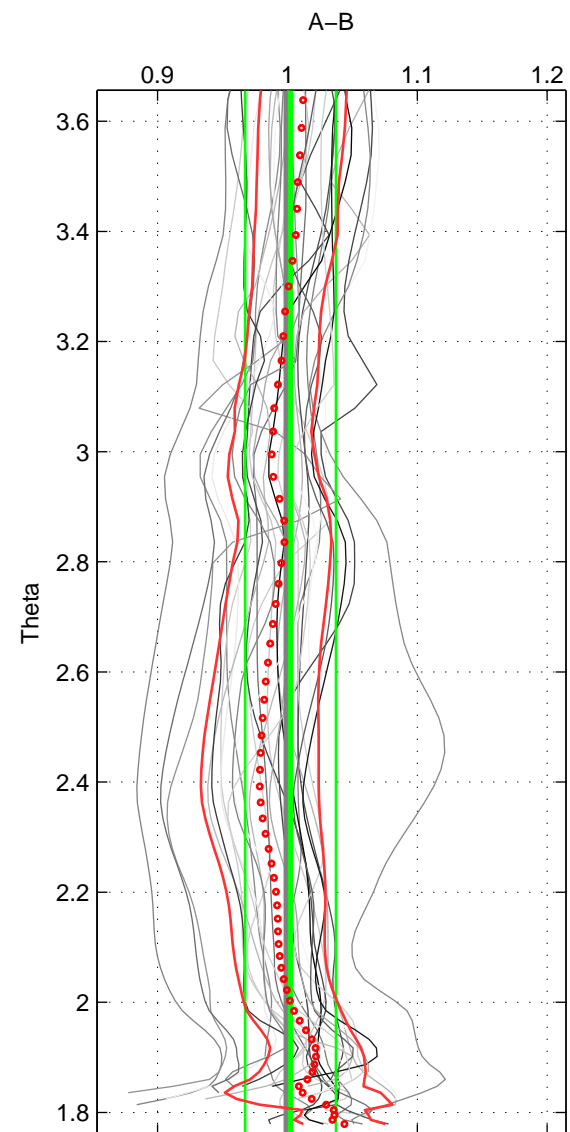

Cruise A (red). Date: Mar 2004 Cruisename: 168-06MT20040311

Cruise B (blue). Date: Oct 1994 Cruisename: 184-18HU19941012

\*\*\* "Favourite" values are means of spaces 1 2 3.

	Offset	O.StDev	Ratio	R.Stdev	Rating
SIGMA:	-0.002	0.043	0.999	0.036	5
THETA:	0.002	0.043	1.002	0.035	5
DEPTH:	0.003	0.045	1.003	0.037	5
FAV.:	0.001	0.044	1.002	0.036	5

Profiles of A: 3  
 Profiles of B: 23  
 Diff profs : 27  
 WMoffset (A-B): -0.0015569  
 WMoffset stdev: 0.043385  
 WMratio (A/B): 0.99943  
 WMratio stdev: 0.035913

Quality (1-5): 5

Profiles of A: 3  
 Profiles of B: 23  
 Diff profs : 27  
 WMoffset (A-B): 0.0018491  
 WMoffset stdev: 0.042726  
 WMratio (A/B): 1.0024  
 WMratio stdev: 0.034994

Quality (1-5): 5

Profiles of A: 3  
 Profiles of B: 23  
 Diff profs : 27  
 WMoffset (A-B): 0.0034367  
 WMoffset stdev: 0.044887  
 WMratio (A/B): 1.0033  
 WMratio stdev: 0.037115

Quality (1-5): 5