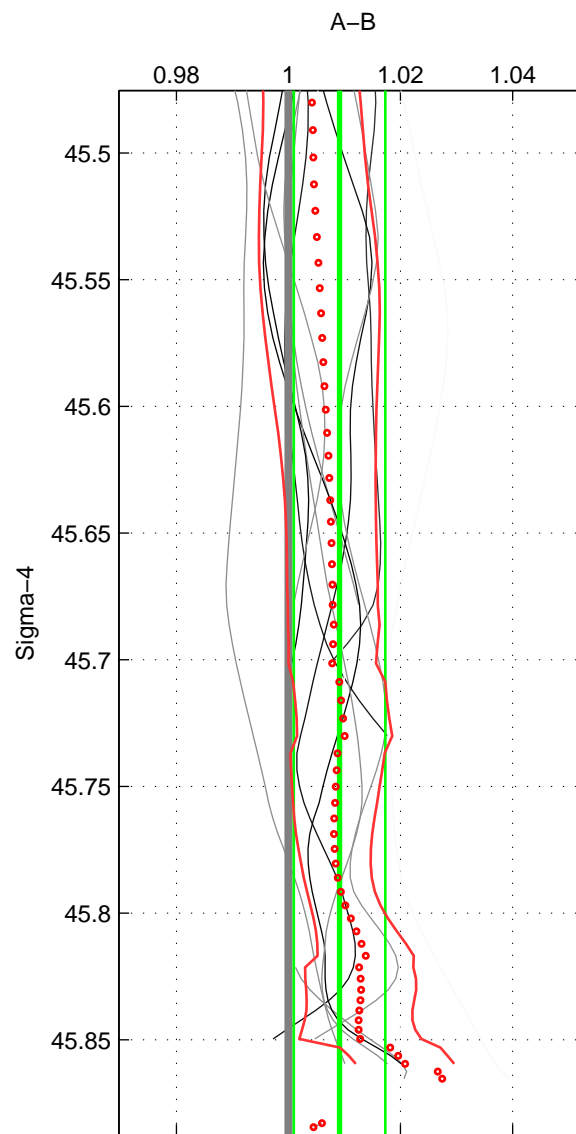

Cruise A (red). Date: Jun 2001 Cruisename: 591-49NZ20010604

Cruise B (blue). Date: May 1999 Cruisename: 687-49UP19990419

*** "Favourite" values are means of spaces 1 2.

	Offset	O.StDev	Ratio	R.Stdev	Rating
SIGMA:	0.026	0.023	1.009	0.008	5
THETA:	0.022	0.006	1.009	0.002	5
DEPTH:	0.030	0.032	1.011	0.012	4
FAV.:	0.024	0.014	1.009	0.005	5

Profiles of A: 9
 Profiles of B: 9
 Diff profs : 12
 WMoffset (A-B): 0.026061
 WMoffset stdev: 0.022722
 WMratio (A/B): 1.0091
 WMratio stdev: 0.0081774

Quality (1-5): 5

Profiles of A: 9
 Profiles of B: 9
 Diff profs : 12
 WMoffset (A-B): 0.022033
 WMoffset stdev: 0.0056806
 WMratio (A/B): 1.0087
 WMratio stdev: 0.0023746

Quality (1-5): 5

Profiles of A: 9
 Profiles of B: 9
 Diff profs : 12
 WMoffset (A-B): 0.030449
 WMoffset stdev: 0.031807
 WMratio (A/B): 1.0111
 WMratio stdev: 0.011824

Quality (1-5): 4