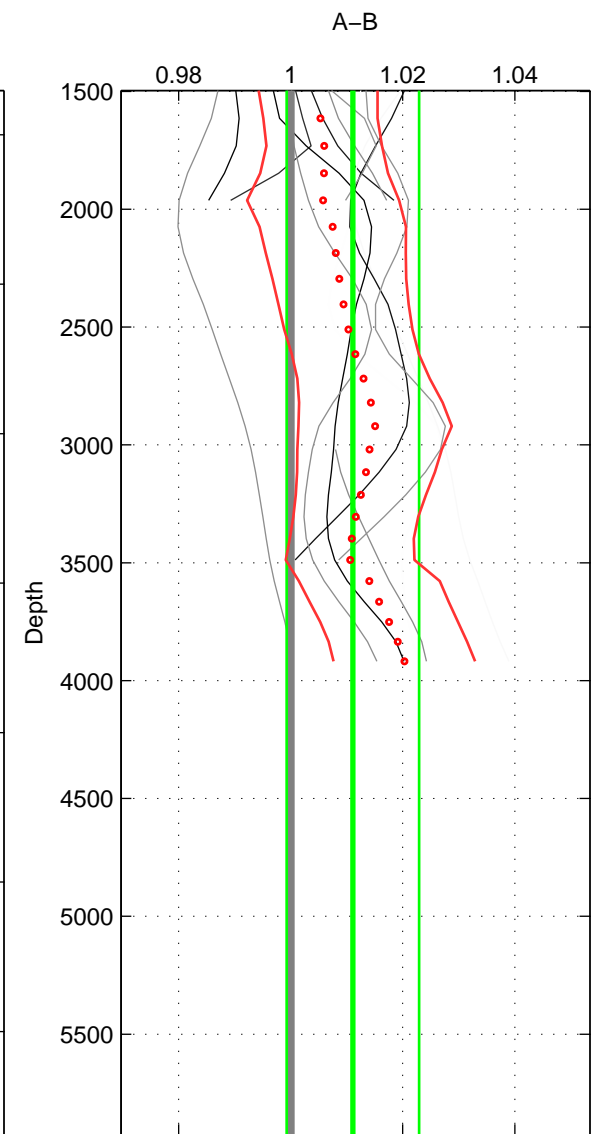

Cruise A (red). Date: Jun 2001 Cruisename: 591-49NZ20010604

Cruise B (blue). Date: May 1999 Cruisename: 687-49UP19990419

*** "Favourite" values are means of spaces 1 2.

	Offset	O.StDev	Ratio	R.Stdev	Rating
SIGMA:	0.026	0.023	1.009	0.008	5
THETA:	0.022	0.006	1.009	0.002	5
DEPTH:	0.030	0.032	1.011	0.012	4
FAV.:	0.024	0.014	1.009	0.005	5

Profiles of A: 9
 Profiles of B: 9
 Diff profs : 12
 WMoffset (A-B): 0.026061
 WMoffset stdev: 0.022722
 WMratio (A/B): 1.0091
 WMratio stdev: 0.0081774

Quality (1-5): 5

Profiles of A: 9
 Profiles of B: 9
 Diff profs : 12
 WMoffset (A-B): 0.022033
 WMoffset stdev: 0.0056806
 WMratio (A/B): 1.0087
 WMratio stdev: 0.0023746

Quality (1-5): 5

Profiles of A: 9
 Profiles of B: 9
 Diff profs : 12
 WMoffset (A-B): 0.030449
 WMoffset stdev: 0.031807
 WMratio (A/B): 1.0111
 WMratio stdev: 0.011824

Quality (1-5): 4