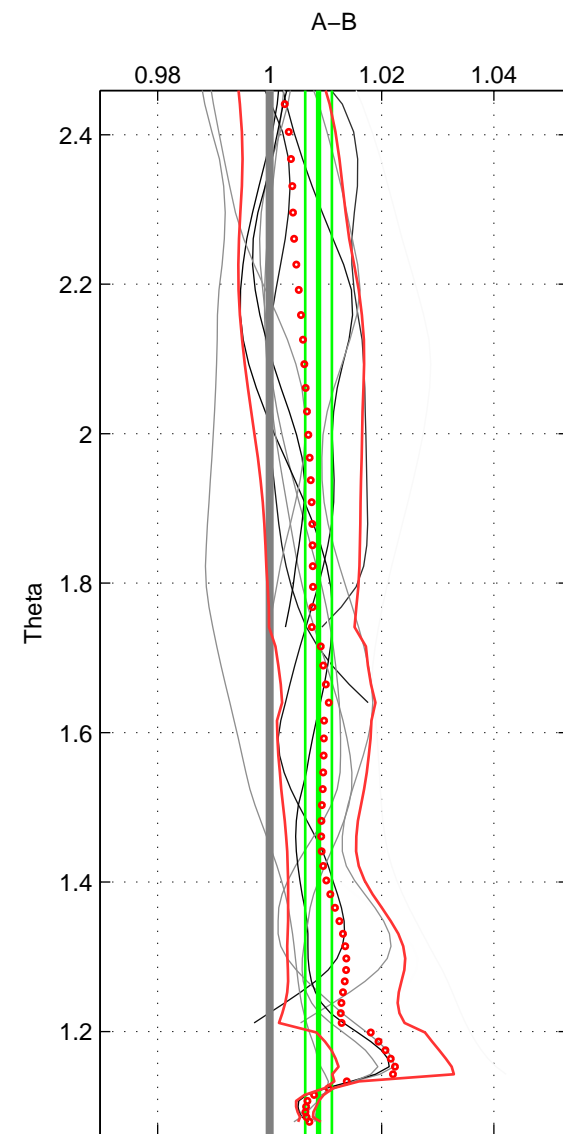

Cruise A (red). Date: Jun 2001 Cruisename: 591-49NZ20010604

Cruise B (blue). Date: May 1999 Cruisename: 687-49UP19990419

*** "Favourite" values are means of spaces 1 2.

	Offset	O.StDev	Ratio	R.Stdev	Rating
SIGMA:	0.026	0.023	1.009	0.008	5
THETA:	0.022	0.006	1.009	0.002	5
DEPTH:	0.030	0.032	1.011	0.012	4
FAV.:	0.024	0.014	1.009	0.005	5

Profiles of A: 9
 Profiles of B: 9
 Diff profs : 12
 WMoffset (A-B): 0.026061
 WMoffset stdev: 0.022722
 WMratio (A/B): 1.0091
 WMratio stdev: 0.0081774

Quality (1-5): 5

Profiles of A: 9
 Profiles of B: 9
 Diff profs : 12
 WMoffset (A-B): 0.022033
 WMoffset stdev: 0.0056806
 WMratio (A/B): 1.0087
 WMratio stdev: 0.0023746

Quality (1-5): 5

Profiles of A: 9
 Profiles of B: 9
 Diff profs : 12
 WMoffset (A-B): 0.030449
 WMoffset stdev: 0.031807
 WMratio (A/B): 1.0111
 WMratio stdev: 0.011824

Quality (1-5): 4