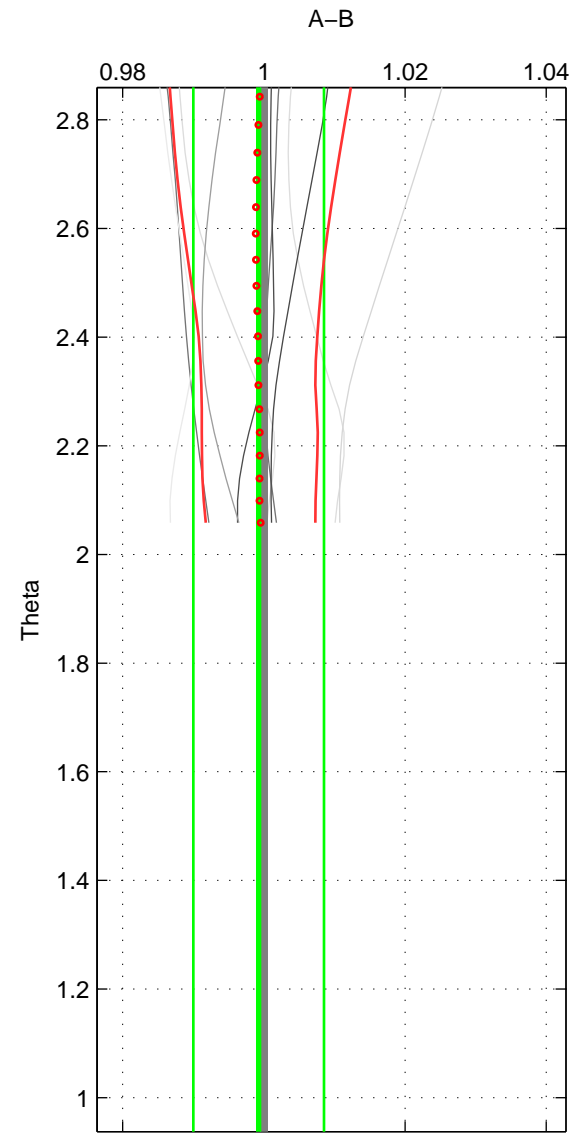

Cruise A (red). Date: Mar 1989 Cruisename: 507-32MW19890206

Cruise B (blue). Date: Oct 1998 Cruisename: 686-49UP19980916

*** "Favourite" values are means of spaces 1 2.

	Offset	O.StDev	Ratio	R.Stdev	Rating
SIGMA:	-0.000	0.026	1.000	0.009	3
THETA:	-0.002	0.026	0.999	0.009	3
DEPTH:	0.003	0.001	1.001	0.000	2
FAV. :	-0.001	0.026	1.000	0.009	3

Profiles of A: 5
 Profiles of B: 2
 Diff profs : 9
 WMoffset (A-B): -0.00033981
 WMoffset stdev: 0.025751
 WMratio (A/B): 0.9999
 WMratio stdev: 0.0091508

Quality (1-5): 3

Profiles of A: 5
 Profiles of B: 2
 Diff profs : 9
 WMoffset (A-B): -0.0022148
 WMoffset stdev: 0.026136
 WMratio (A/B): 0.99925
 WMratio stdev: 0.0092686

Quality (1-5): 3

Profiles of A: 5
 Profiles of B: 2
 Diff profs : 9
 WMoffset (A-B): 0.0029201
 WMoffset stdev: 0.001379
 WMratio (A/B): 1.0011
 WMratio stdev: 0.00048471

Quality (1-5): 2

Please note that statistics are bad.