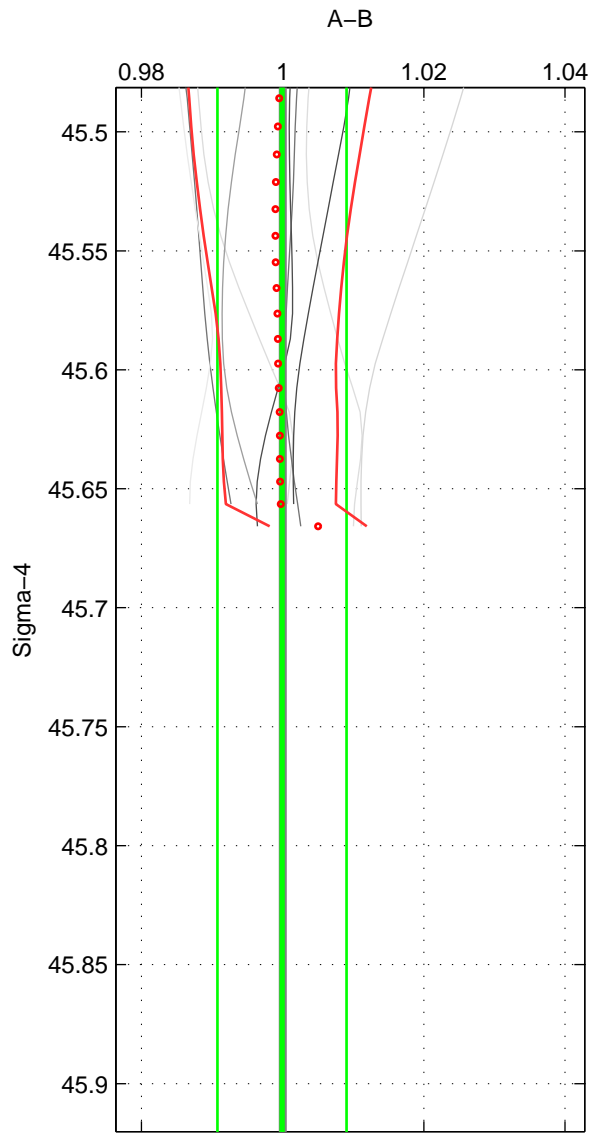

Cruise A (red). Date: Mar 1989 Cruisename: 507-32MW19890206

Cruise B (blue). Date: Oct 1998 Cruisename: 686-49UP19980916

*** "Favourite" values are means of spaces 1 2.

	Offset	O.StDev	Ratio	R.Stdev	Rating
SIGMA:	-0.000	0.026	1.000	0.009	3
THETA:	-0.002	0.026	0.999	0.009	3
DEPTH:	0.003	0.001	1.001	0.000	2
FAV. :	-0.001	0.026	1.000	0.009	3

Profiles of A: 5
 Profiles of B: 2
 Diff profs : 9
 WMoffset (A-B): -0.00033981
 WMoffset stdev: 0.025751
 WMratio (A/B): 0.9999
 WMratio stdev: 0.0091508

Quality (1-5): 3

Profiles of A: 5
 Profiles of B: 2
 Diff profs : 9
 WMoffset (A-B): -0.0022148
 WMoffset stdev: 0.026136
 WMratio (A/B): 0.99925
 WMratio stdev: 0.0092686

Quality (1-5): 3

Profiles of A: 5
 Profiles of B: 2
 Diff profs : 9
 WMoffset (A-B): 0.0029201
 WMoffset stdev: 0.001379
 WMratio (A/B): 1.0011
 WMratio stdev: 0.00048471

Quality (1-5): 2

Please note that statistics are bad.