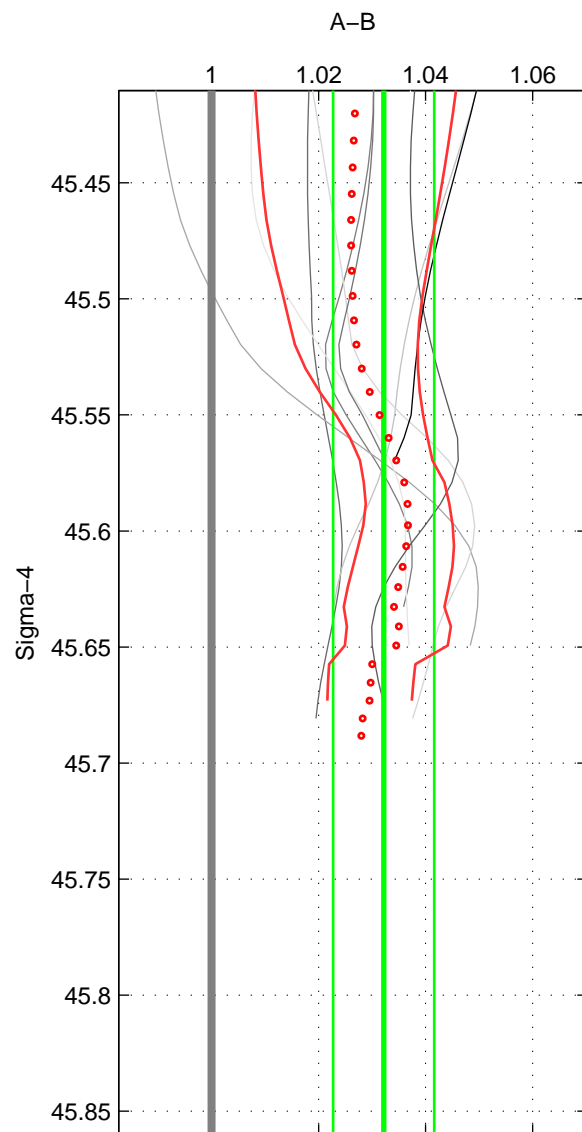

Cruise A (red). Date: Jul 2005 Cruisename: 669-49UF20050615
 Cruise B (blue). Date: Jul 2000 Cruisename: 690-49UP20000620

*** "Favourite" values are means of spaces 1 2.

	Offset	O.StDev	Ratio	R.Stdev	Rating
SIGMA:	0.091	0.028	1.032	0.009	4
THETA:	0.094	0.029	1.033	0.010	4
DEPTH:	0.093	0.013	1.033	0.005	3
FAV.:	0.093	0.028	1.033	0.010	4

Profiles of A: 10
 Profiles of B: 3
 Diff profs : 10
 WMoffset (A-B): 0.091498
 WMoffset stdev: 0.028021
 WMratio (A/B): 1.0322
 WMratio stdev: 0.0094416

Quality (1-5): 4

Profiles of A: 10
 Profiles of B: 3
 Diff profs : 10
 WMoffset (A-B): 0.094142
 WMoffset stdev: 0.028655
 WMratio (A/B): 1.0331
 WMratio stdev: 0.0097103

Quality (1-5): 4

Profiles of A: 10
 Profiles of B: 3
 Diff profs : 10
 WMoffset (A-B): 0.093109
 WMoffset stdev: 0.012934
 WMratio (A/B): 1.0327
 WMratio stdev: 0.0049803

Quality (1-5): 3

Please note that statistics are bad.