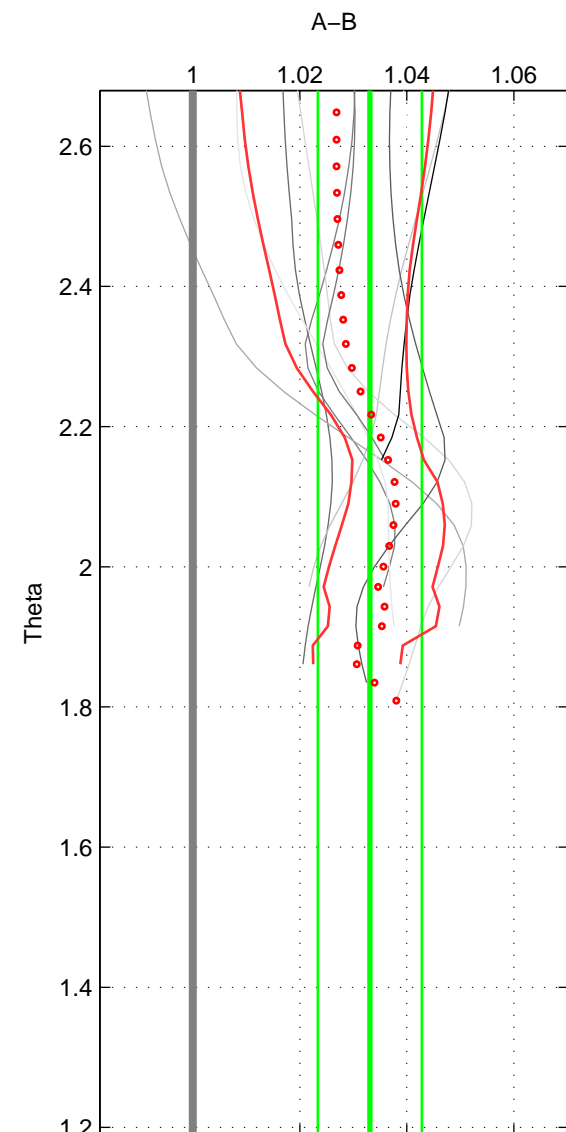

Cruise A (red). Date: Jul 2005 Cruisename: 669-49UF20050615
 Cruise B (blue). Date: Jul 2000 Cruisename: 690-49UP20000620

*** "Favourite" values are means of spaces 1 2.

	Offset	O.StDev	Ratio	R.Stdev	Rating
SIGMA:	0.091	0.028	1.032	0.009	4
THETA:	0.094	0.029	1.033	0.010	4
DEPTH:	0.093	0.013	1.033	0.005	3
FAV.:	0.093	0.028	1.033	0.010	4

Profiles of A: 10
 Profiles of B: 3
 Diff profs : 10
 WMoffset (A-B): 0.091498
 WMoffset stdev: 0.028021
 WMratio (A/B): 1.0322
 WMratio stdev: 0.0094416

Quality (1-5): 4

Profiles of A: 10
 Profiles of B: 3
 Diff profs : 10
 WMoffset (A-B): 0.094142
 WMoffset stdev: 0.028655
 WMratio (A/B): 1.0331
 WMratio stdev: 0.0097103

Quality (1-5): 4

Profiles of A: 10
 Profiles of B: 3
 Diff profs : 10
 WMoffset (A-B): 0.093109
 WMoffset stdev: 0.012934
 WMratio (A/B): 1.0327
 WMratio stdev: 0.0049803

Quality (1-5): 3

Please note that statistics are bad.