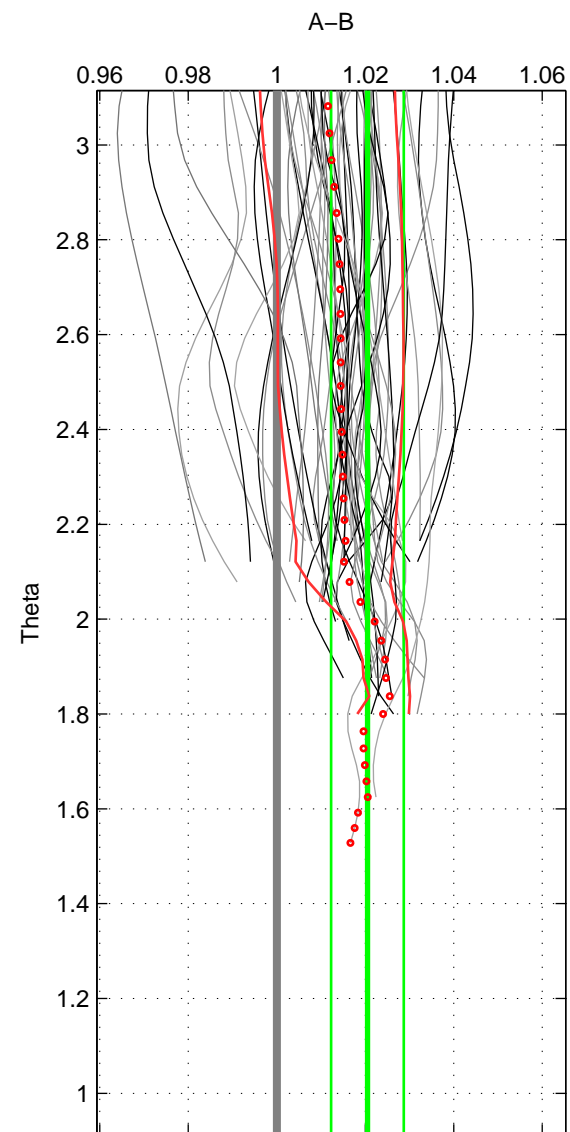

Cruise A (red). Date: Oct 1998 Cruisename: 686-49UP19980916

Cruise B (blue). Date: Oct 1999 Cruisename: 688-49UP19990917

*** "Favourite" values are those of space 2.

	Offset	O.StDev	Ratio	R.Stdev	Rating
SIGMA:	0.061	0.025	1.022	0.009	4
THETA:	0.059	0.024	1.020	0.008	5
DEPTH:	0.039	0.010	1.014	0.004	3
FAV.:	0.059	0.024	1.020	0.008	5

Profiles of A: 31
 Profiles of B: 13
 Diff profs : 24
 WMoffset (A-B): 0.060553
 WMoffset stdev: 0.024909
 WMratio (A/B): 1.0215
 WMratio stdev: 0.0088166

Quality (1-5): 4

Profiles of A: 31
 Profiles of B: 28
 Diff profs : 54
 WMoffset (A-B): 0.058632
 WMoffset stdev: 0.023525
 WMratio (A/B): 1.0205
 WMratio stdev: 0.0082076

Quality (1-5): 5

Profiles of A: 31
 Profiles of B: 28
 Diff profs : 54
 WMoffset (A-B): 0.038615
 WMoffset stdev: 0.009921
 WMratio (A/B): 1.0139
 WMratio stdev: 0.0035372

Quality (1-5): 3

Please note that statistics are bad.