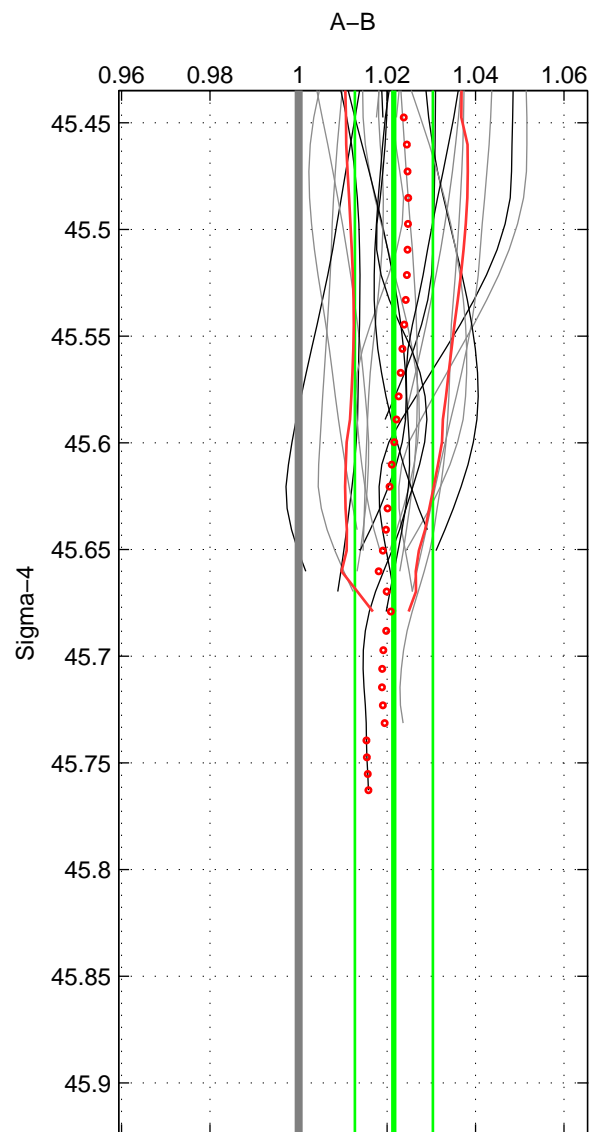

Cruise A (red). Date: Oct 1998 Cruisename: 686-49UP19980916

Cruise B (blue). Date: Oct 1999 Cruisename: 688-49UP19990917

*** "Favourite" values are those of space 2.

	Offset	O.StDev	Ratio	R.Stdev	Rating
SIGMA:	0.061	0.025	1.022	0.009	4
THETA:	0.059	0.024	1.020	0.008	5
DEPTH:	0.039	0.010	1.014	0.004	3
FAV.:	0.059	0.024	1.020	0.008	5

Profiles of A: 31
 Profiles of B: 13
 Diff profs : 24
 WMoffset (A-B): 0.060553
 WMoffset stdev: 0.024909
 WMratio (A/B): 1.0215
 WMratio stdev: 0.0088166

Quality (1-5): 4

Profiles of A: 31
 Profiles of B: 28
 Diff profs : 54
 WMoffset (A-B): 0.058632
 WMoffset stdev: 0.023525
 WMratio (A/B): 1.0205
 WMratio stdev: 0.0082076

Quality (1-5): 5

Profiles of A: 31
 Profiles of B: 28
 Diff profs : 54
 WMoffset (A-B): 0.038615
 WMoffset stdev: 0.009921
 WMratio (A/B): 1.0139
 WMratio stdev: 0.0035372

Quality (1-5): 3

Please note that statistics are bad.