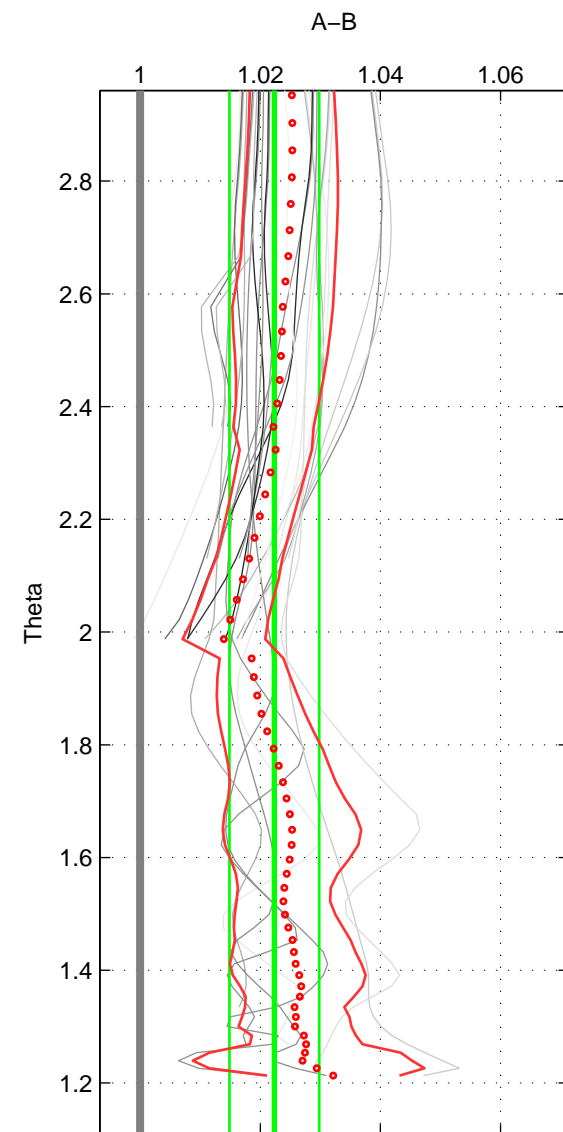

Cruise A (red). Date: Mar 1989 Cruisename: 507-32MW19890206

Cruise B (blue). Date: Jan 2005 Cruisename: 667-49UF20050118

*** "Favourite" values are means of spaces 1 2.

	Offset	O.StDev	Ratio	R.Stdev	Rating
SIGMA:	0.056	0.018	1.021	0.007	5
THETA:	0.059	0.020	1.022	0.007	5
DEPTH:	0.061	0.009	1.023	0.003	3
FAV.:	0.057	0.019	1.021	0.007	5

Profiles of A: 10
 Profiles of B: 3
 Diff profs : 26
 WMoffset (A-B): 0.055629
 WMoffset stdev: 0.018058
 WMratio (A/B): 1.0206
 WMratio stdev: 0.0067015

Quality (1-5): 5

Profiles of A: 10
 Profiles of B: 3
 Diff profs : 26
 WMoffset (A-B): 0.059077
 WMoffset stdev: 0.019845
 WMratio (A/B): 1.0223
 WMratio stdev: 0.0074883

Quality (1-5): 5

Profiles of A: 10
 Profiles of B: 3
 Diff profs : 26
 WMoffset (A-B): 0.061438
 WMoffset stdev: 0.0085775
 WMratio (A/B): 1.0227
 WMratio stdev: 0.003059

Quality (1-5): 3

Please note that statistics are bad.