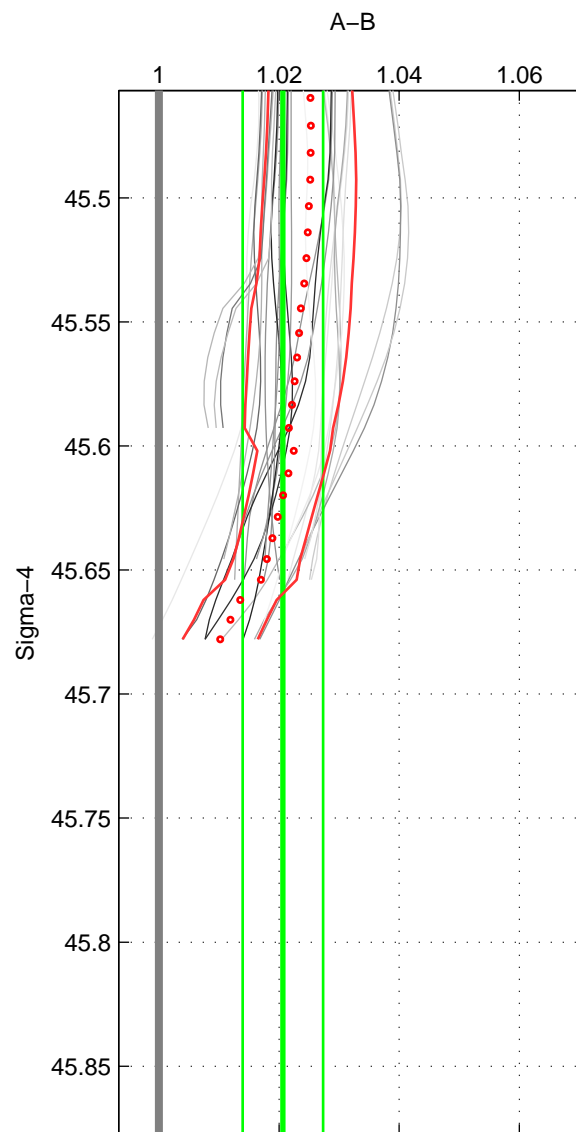

Cruise A (red). Date: Mar 1989 Cruisename: 507-32MW19890206

Cruise B (blue). Date: Jan 2005 Cruisename: 667-49UF20050118

*** "Favourite" values are means of spaces 1 2.

	Offset	O.StDev	Ratio	R.Stdev	Rating
SIGMA:	0.056	0.018	1.021	0.007	5
THETA:	0.059	0.020	1.022	0.007	5
DEPTH:	0.061	0.009	1.023	0.003	3
FAV.:	0.057	0.019	1.021	0.007	5

Profiles of A: 10
 Profiles of B: 3
 Diff profs : 26
 WMoffset (A-B): 0.055629
 WMoffset stdev: 0.018058
 WMratio (A/B): 1.0206
 WMratio stdev: 0.0067015

Quality (1-5): 5

Profiles of A: 10
 Profiles of B: 3
 Diff profs : 26
 WMoffset (A-B): 0.059077
 WMoffset stdev: 0.019845
 WMratio (A/B): 1.0223
 WMratio stdev: 0.0074883

Quality (1-5): 5

Profiles of A: 10
 Profiles of B: 3
 Diff profs : 26
 WMoffset (A-B): 0.061438
 WMoffset stdev: 0.0085775
 WMratio (A/B): 1.0227
 WMratio stdev: 0.003059

Quality (1-5): 3

Please note that statistics are bad.