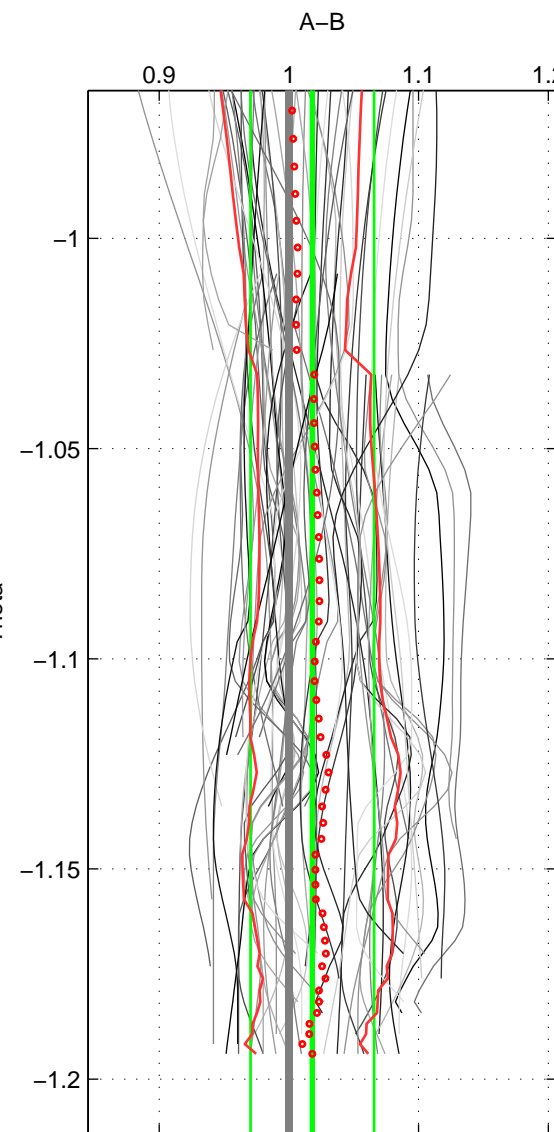

Cruise A (red). Date: Mar 1995 Cruisename: 73-58AA19950217

Cruise B (blue). Date: Aug 1993 Cruisename: 87-58JH19930730

*** "Favourite" values are means of spaces 1 2 3.

	Offset	O.StDev	Ratio	R.Stdev	Rating
SIGMA:	0.020	0.047	1.021	0.049	4
THETA:	0.016	0.046	1.018	0.048	4
DEPTH:	-0.007	0.036	0.992	0.035	4
FAV.:	0.010	0.043	1.011	0.044	4

Profiles of A: 17
 Profiles of B: 8
 Diff profs : 62
 WMoffset (A-B): 0.019542
 WMoffset stdev: 0.047209
 WMratio (A/B): 1.0213
 WMratio stdev: 0.048833

Quality (1-5): 4

Profiles of A: 17
 Profiles of B: 8
 Diff profs : 62
 WMoffset (A-B): 0.016423
 WMoffset stdev: 0.046242
 WMratio (A/B): 1.018
 WMratio stdev: 0.047632

Quality (1-5): 4

Profiles of A: 17
 Profiles of B: 8
 Diff profs : 62
 WMoffset (A-B): -0.0074453
 WMoffset stdev: 0.035943
 WMratio (A/B): 0.99231
 WMratio stdev: 0.035482

Quality (1-5): 4