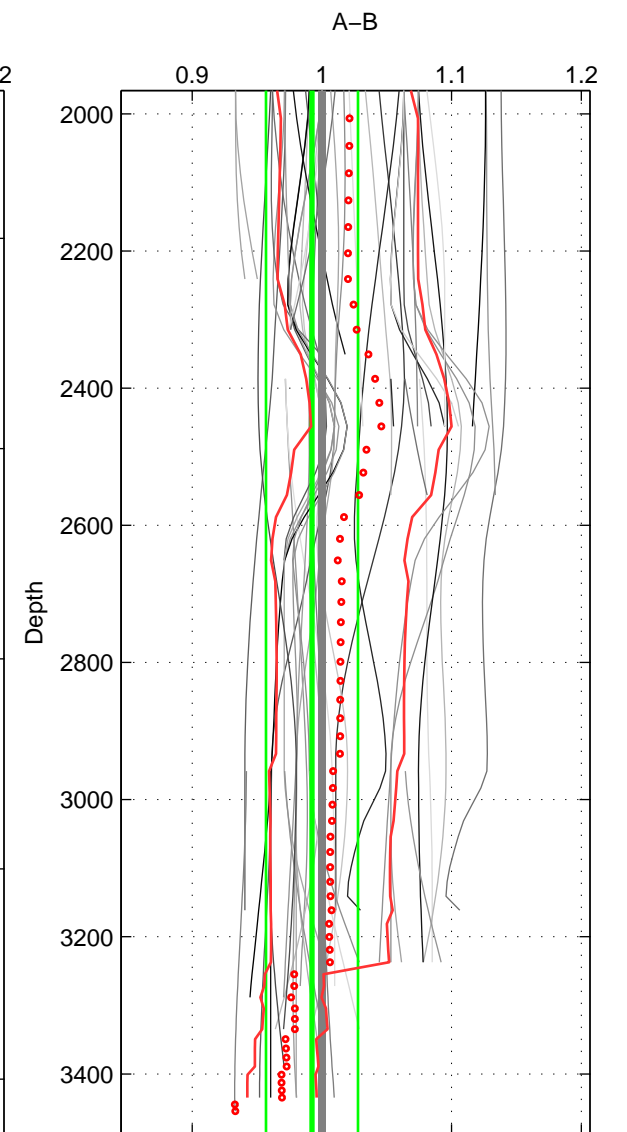

Cruise A (red). Date: Mar 1995 Cruisename: 73-58AA19950217

Cruise B (blue). Date: Aug 1993 Cruisename: 87-58JH19930730

*** "Favourite" values are means of spaces 1 2 3.

	Offset	O.StDev	Ratio	R.Stdev	Rating
SIGMA:	0.020	0.047	1.021	0.049	4
THETA:	0.016	0.046	1.018	0.048	4
DEPTH:	-0.007	0.036	0.992	0.035	4
FAV.:	0.010	0.043	1.011	0.044	4

Profiles of A: 17
 Profiles of B: 8
 Diff profs : 62
 WMoffset (A-B): 0.019542
 WMoffset stdev: 0.047209
 WMratio (A/B): 1.0213
 WMratio stdev: 0.048833

Quality (1-5): 4

Profiles of A: 17
 Profiles of B: 8
 Diff profs : 62
 WMoffset (A-B): 0.016423
 WMoffset stdev: 0.046242
 WMratio (A/B): 1.018
 WMratio stdev: 0.047632

Quality (1-5): 4

Profiles of A: 17
 Profiles of B: 8
 Diff profs : 62
 WMoffset (A-B): -0.0074453
 WMoffset stdev: 0.035943
 WMratio (A/B): 0.99231
 WMratio stdev: 0.035482

Quality (1-5): 4