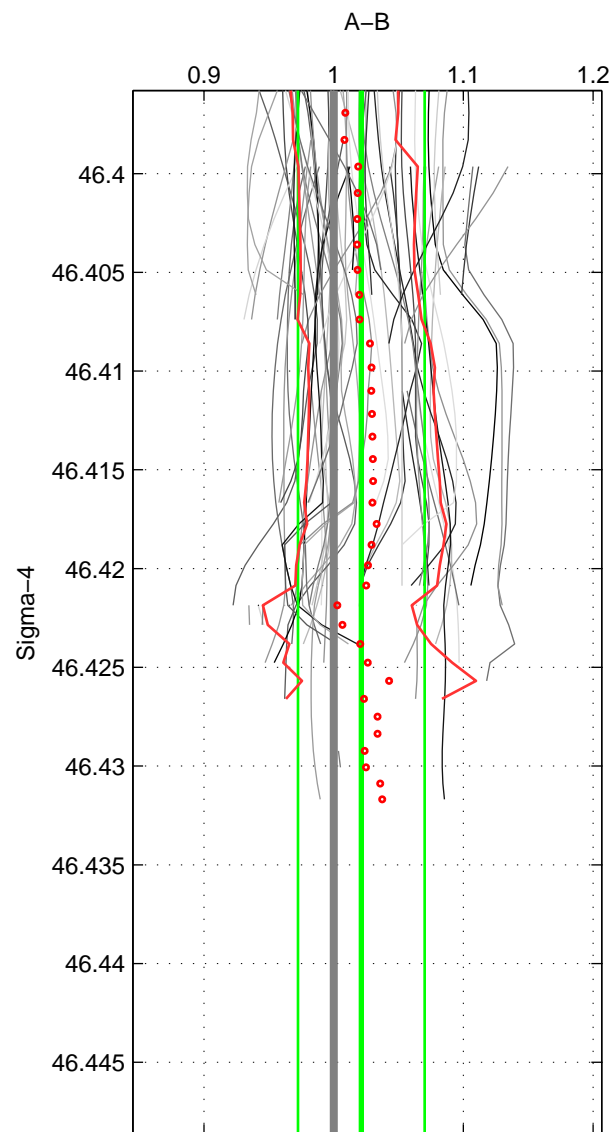

Cruise A (red). Date: Mar 1995 Cruisename: 73-58AA19950217

Cruise B (blue). Date: Aug 1993 Cruisename: 87-58JH19930730

*** "Favourite" values are means of spaces 1 2 3.

	Offset	O.StDev	Ratio	R.Stdev	Rating
SIGMA:	0.020	0.047	1.021	0.049	4
THETA:	0.016	0.046	1.018	0.048	4
DEPTH:	-0.007	0.036	0.992	0.035	4
FAV.:	0.010	0.043	1.011	0.044	4

Profiles of A: 17
 Profiles of B: 8
 Diff profs : 62
 WMoffset (A-B): 0.019542
 WMoffset stdev: 0.047209
 WMratio (A/B): 1.0213
 WMratio stdev: 0.048833

Quality (1-5): 4

Profiles of A: 17
 Profiles of B: 8
 Diff profs : 62
 WMoffset (A-B): 0.016423
 WMoffset stdev: 0.046242
 WMratio (A/B): 1.018
 WMratio stdev: 0.047632

Quality (1-5): 4

Profiles of A: 17
 Profiles of B: 8
 Diff profs : 62
 WMoffset (A-B): -0.0074453
 WMoffset stdev: 0.035943
 WMratio (A/B): 0.99231
 WMratio stdev: 0.035482

Quality (1-5): 4