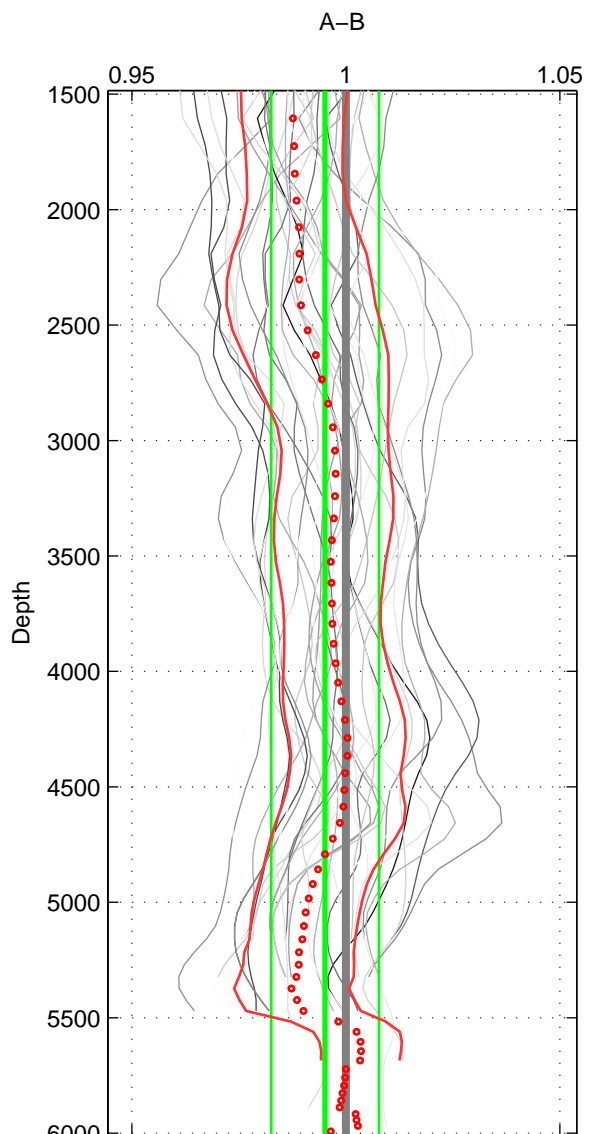

Cruise A (red). Date: Aug 1993 Cruisename: 498-32501  
 Cruise B (blue). Date: Mar 1989 Cruisename: 507-32501

\*\*\* "Favourite" values are means of spaces 1 2 3.

	Offset	O.StDev	Ratio	R.Stdev	Rating
SIGMA:	-0.034	0.031	0.987	0.012	5
THETA:	-0.025	0.033	0.990	0.013	5
DEPTH:	-0.011	0.030	0.995	0.013	5
FAV. :	-0.024	0.032	0.991	0.013	5

Profiles of A: 10  
 Profiles of B: 4  
 Diff profs : 33  
 WMoffset (A-B): -0.034031  
 WMoffset stdev: 0.031168  
 WMratio (A/B): 0.98676  
 WMratio stdev: 0.01196

Quality (1-5): 5

Profiles of A: 10  
 Profiles of B: 4  
 Diff profs : 33  
 WMoffset (A-B): -0.025152  
 WMoffset stdev: 0.033421  
 WMratio (A/B): 0.99023  
 WMratio stdev: 0.013004

Quality (1-5): 5

Profiles of A: 10  
 Profiles of B: 4  
 Diff profs : 33  
 WMoffset (A-B): -0.011354  
 WMoffset stdev: 0.030292  
 WMratio (A/B): 0.99515  
 WMratio stdev: 0.012565

Quality (1-5): 5