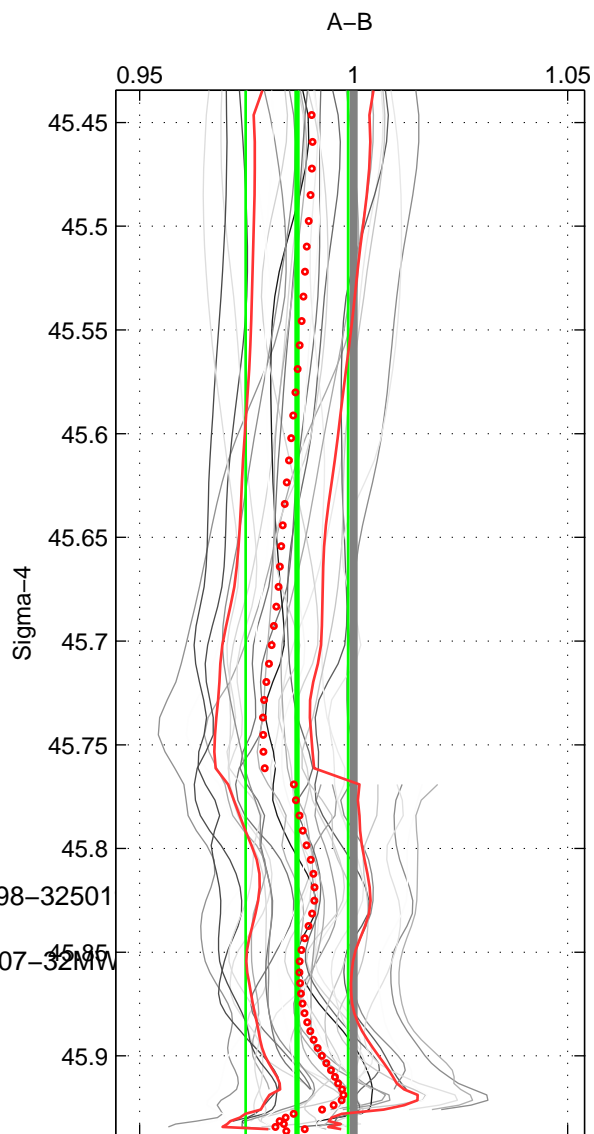

Cruise A (red). Date: Aug 1993 Cruisename: 498-32501  
 Cruise B (blue). Date: Mar 1989 Cruisename: 507-32501

\*\*\* "Favourite" values are means of spaces 1 2 3.

	Offset	O.StDev	Ratio	R.Stdev	Rating
SIGMA:	-0.034	0.031	0.987	0.012	5
THETA:	-0.025	0.033	0.990	0.013	5
DEPTH:	-0.011	0.030	0.995	0.013	5
FAV. :	-0.024	0.032	0.991	0.013	5

Profiles of A: 10  
 Profiles of B: 4  
 Diff profs : 33  
 WMoffset (A-B): -0.034031  
 WMoffset stdev: 0.031168  
 WMratio (A/B): 0.98676  
 WMratio stdev: 0.01196

Quality (1-5): 5

Profiles of A: 10  
 Profiles of B: 4  
 Diff profs : 33  
 WMoffset (A-B): -0.025152  
 WMoffset stdev: 0.033421  
 WMratio (A/B): 0.99023  
 WMratio stdev: 0.013004

Quality (1-5): 5

Profiles of A: 10  
 Profiles of B: 4  
 Diff profs : 33  
 WMoffset (A-B): -0.011354  
 WMoffset stdev: 0.030292  
 WMratio (A/B): 0.99515  
 WMratio stdev: 0.012565

Quality (1-5): 5