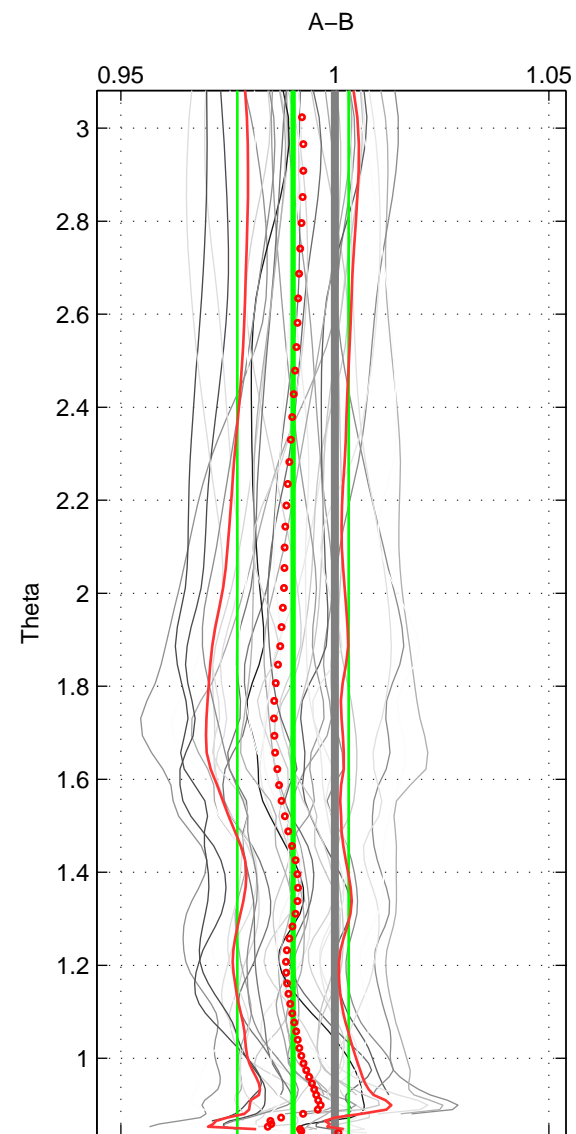

Cruise A (red). Date: Aug 1993 Cruisename: 498-32501  
 Cruise B (blue). Date: Mar 1989 Cruisename: 507-32501

\*\*\* "Favourite" values are means of spaces 1 2 3.

	Offset	O.StDev	Ratio	R.Stdev	Rating
SIGMA:	-0.034	0.031	0.987	0.012	5
THETA:	-0.025	0.033	0.990	0.013	5
DEPTH:	-0.011	0.030	0.995	0.013	5
FAV. :	-0.024	0.032	0.991	0.013	5

Profiles of A: 10  
 Profiles of B: 4  
 Diff profs : 33  
 WMoffset (A-B): -0.034031  
 WMoffset stdev: 0.031168  
 WMratio (A/B): 0.98676  
 WMratio stdev: 0.01196

Quality (1-5): 5

Profiles of A: 10  
 Profiles of B: 4  
 Diff profs : 33  
 WMoffset (A-B): -0.025152  
 WMoffset stdev: 0.033421  
 WMratio (A/B): 0.99023  
 WMratio stdev: 0.013004

Quality (1-5): 5

Profiles of A: 10  
 Profiles of B: 4  
 Diff profs : 33  
 WMoffset (A-B): -0.011354  
 WMoffset stdev: 0.030292  
 WMratio (A/B): 0.99515  
 WMratio stdev: 0.012565

Quality (1-5): 5