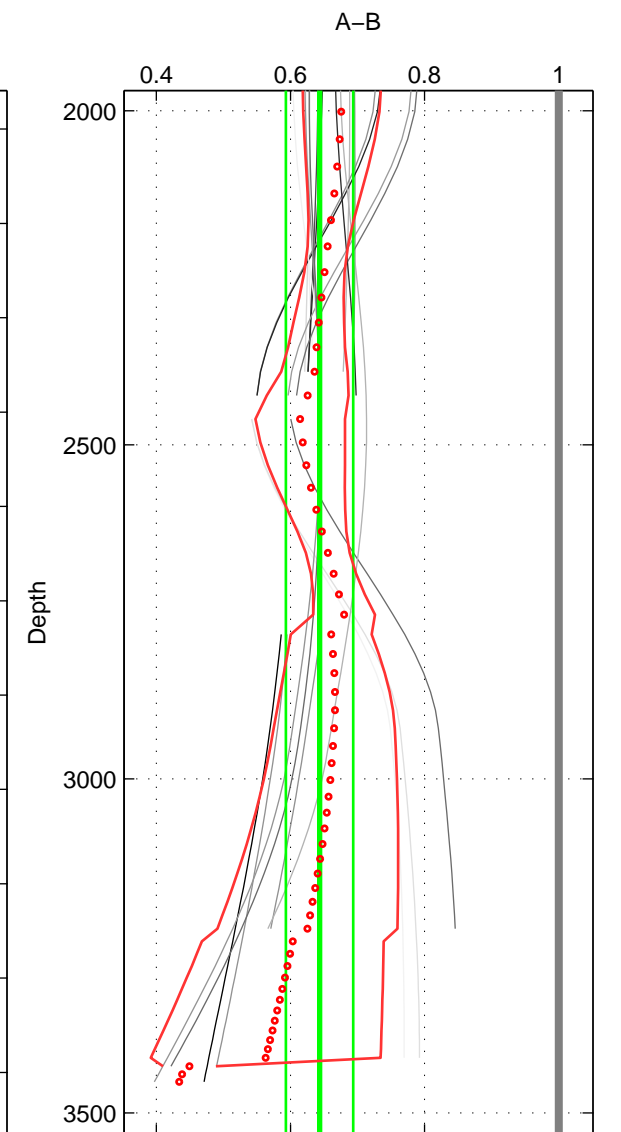

Cruise A (red). Date: Nov 1996 Cruisename: 74-58AA19961121

Cruise B (blue). Date: Aug 1993 Cruisename: 87-58JH19930730

\*\*\* "Favourite" values are means of spaces 2 3.

	Offset	O.StDev	Ratio	R.Stdev	Rating
SIGMA:	-0.337	0.050	0.659	0.039	3
THETA:	-0.360	0.071	0.638	0.064	4
DEPTH:	-0.361	0.066	0.643	0.050	4
FAV.:	-0.360	0.069	0.640	0.057	4

Profiles of A: 5  
 Profiles of B: 6  
 Diff profs : 24  
 WMoffset (A-B): -0.33707  
 WMoffset stdev: 0.050224  
 WMratio (A/B): 0.65932  
 WMratio stdev: 0.039224

Quality (1-5): 3

Profiles of A: 7  
 Profiles of B: 6  
 Diff profs : 36  
 WMoffset (A-B): -0.35987  
 WMoffset stdev: 0.070943  
 WMratio (A/B): 0.63753  
 WMratio stdev: 0.064384

Quality (1-5): 4

Profiles of A: 5  
 Profiles of B: 6  
 Diff profs : 21  
 WMoffset (A-B): -0.36068  
 WMoffset stdev: 0.066282  
 WMratio (A/B): 0.64345  
 WMratio stdev: 0.050154

Quality (1-5): 4