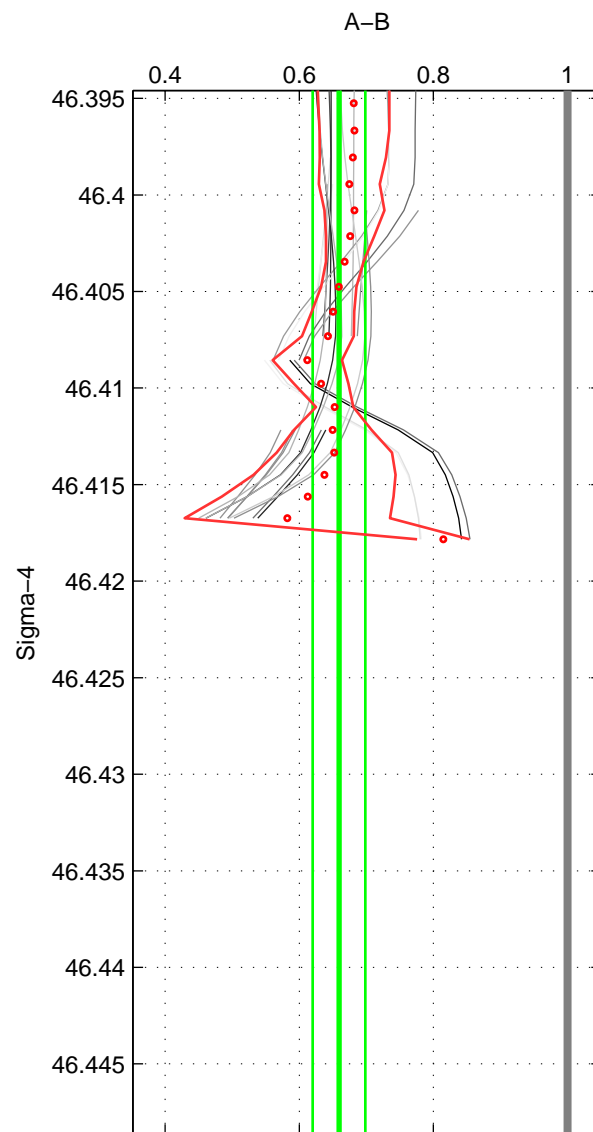

Cruise A (red). Date: Nov 1996 Cruisename: 74-58AA19961121

Cruise B (blue). Date: Aug 1993 Cruisename: 87-58JH19930730

\*\*\* "Favourite" values are means of spaces 2 3.

	Offset	O.StDev	Ratio	R.Stdev	Rating
SIGMA:	-0.337	0.050	0.659	0.039	3
THETA:	-0.360	0.071	0.638	0.064	4
DEPTH:	-0.361	0.066	0.643	0.050	4
FAV.:	-0.360	0.069	0.640	0.057	4

Profiles of A: 5  
 Profiles of B: 6  
 Diff profs : 24  
 WMoffset (A-B): -0.33707  
 WMoffset stdev: 0.050224  
 WMratio (A/B): 0.65932  
 WMratio stdev: 0.039224

Quality (1-5): 3

Profiles of A: 7  
 Profiles of B: 6  
 Diff profs : 36  
 WMoffset (A-B): -0.35987  
 WMoffset stdev: 0.070943  
 WMratio (A/B): 0.63753  
 WMratio stdev: 0.064384

Quality (1-5): 4

Profiles of A: 5  
 Profiles of B: 6  
 Diff profs : 21  
 WMoffset (A-B): -0.36068  
 WMoffset stdev: 0.066282  
 WMratio (A/B): 0.64345  
 WMratio stdev: 0.050154

Quality (1-5): 4