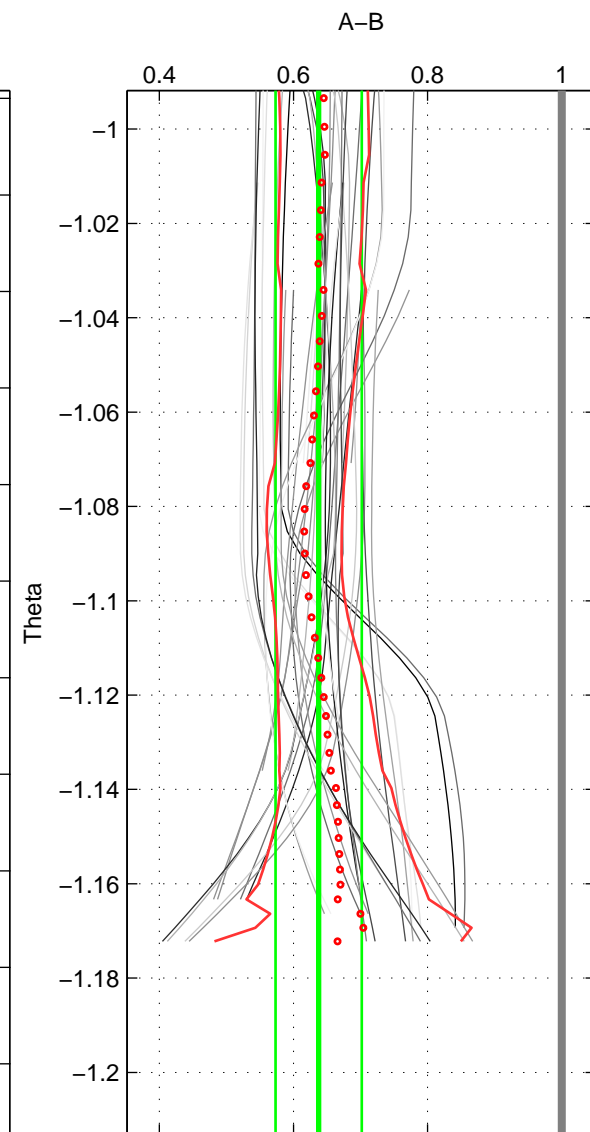

Cruise A (red). Date: Nov 1996 Cruisename: 74-58AA19961121

Cruise B (blue). Date: Aug 1993 Cruisename: 87-58JH19930730

\*\*\* "Favourite" values are means of spaces 2 3.

	Offset	O.StDev	Ratio	R.Stdev	Rating
SIGMA:	-0.337	0.050	0.659	0.039	3
THETA:	-0.360	0.071	0.638	0.064	4
DEPTH:	-0.361	0.066	0.643	0.050	4
FAV.:	-0.360	0.069	0.640	0.057	4

Profiles of A: 5  
 Profiles of B: 6  
 Diff profs : 24  
 WMoffset (A-B): -0.33707  
 WMoffset stdev: 0.050224  
 WMratio (A/B): 0.65932  
 WMratio stdev: 0.039224

Quality (1-5): 3

Profiles of A: 7  
 Profiles of B: 6  
 Diff profs : 36  
 WMoffset (A-B): -0.35987  
 WMoffset stdev: 0.070943  
 WMratio (A/B): 0.63753  
 WMratio stdev: 0.064384

Quality (1-5): 4

Profiles of A: 5  
 Profiles of B: 6  
 Diff profs : 21  
 WMoffset (A-B): -0.36068  
 WMoffset stdev: 0.066282  
 WMratio (A/B): 0.64345  
 WMratio stdev: 0.050154

Quality (1-5): 4