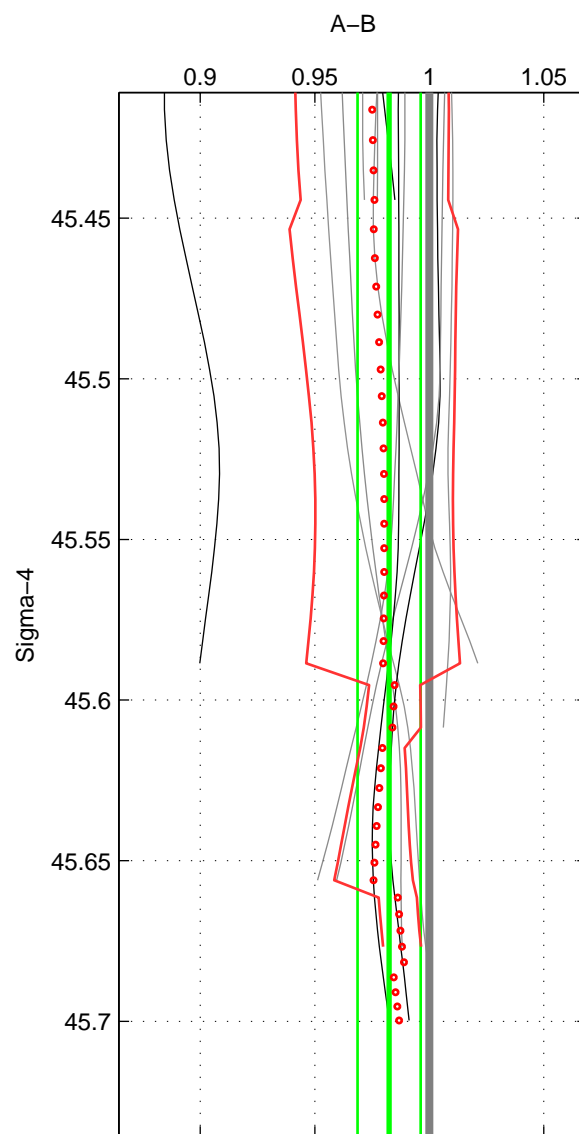

Cruise A (red). Date: Oct 1999 Cruisename: 688-49UP19990917

Cruise B (blue). Date: Jul 2002 Cruisename: 697-49UP20020620

*** "Favourite" values are means of spaces 1 2.

	Offset	O.StDev	Ratio	R.Stdev	Rating
SIGMA:	-0.052	0.040	0.982	0.014	4
THETA:	-0.054	0.080	0.982	0.026	4
DEPTH:	-0.080	0.106	0.974	0.033	3
FAV. :	-0.053	0.060	0.982	0.020	4

Profiles of A: 5
 Profiles of B: 14
 Diff profs : 12
 WMoffset (A-B): -0.051511
 WMoffset stdev: 0.040265
 WMratio (A/B): 0.98247
 WMratio stdev: 0.013804

Quality (1-5): 4

Profiles of A: 7
 Profiles of B: 14
 Diff profs : 18
 WMoffset (A-B): -0.053779
 WMoffset stdev: 0.080394
 WMratio (A/B): 0.98247
 WMratio stdev: 0.025673

Quality (1-5): 4

Profiles of A: 7
 Profiles of B: 14
 Diff profs : 18
 WMoffset (A-B): -0.080496
 WMoffset stdev: 0.10632
 WMratio (A/B): 0.97444
 WMratio stdev: 0.03291

Quality (1-5): 3