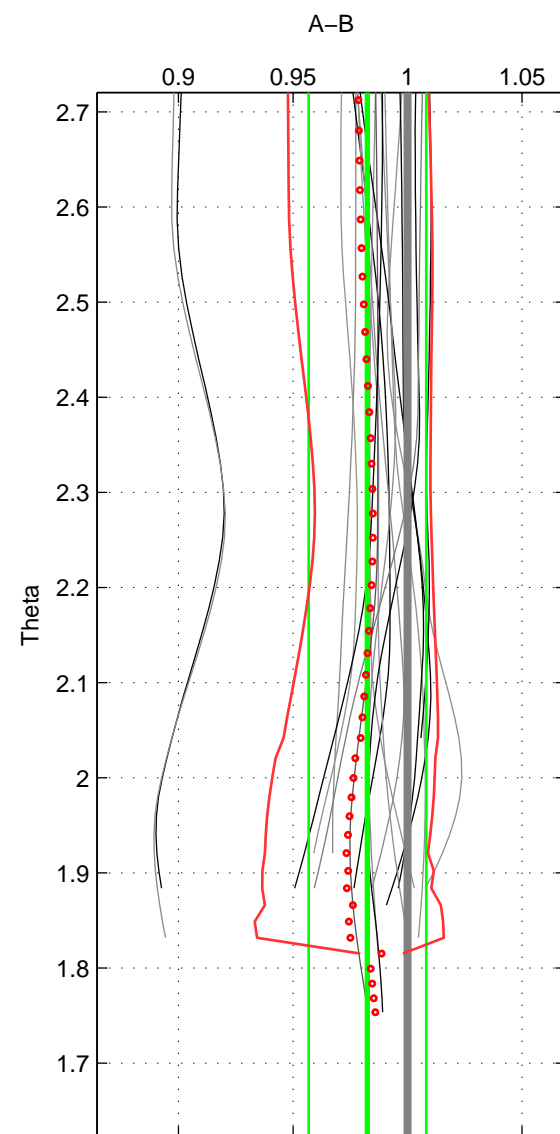

Cruise A (red). Date: Oct 1999 Cruisename: 688-49UP19990917

Cruise B (blue). Date: Jul 2002 Cruisename: 697-49UP20020620

*** "Favourite" values are means of spaces 1 2.

	Offset	O.StDev	Ratio	R.Stdev	Rating
SIGMA:	-0.052	0.040	0.982	0.014	4
THETA:	-0.054	0.080	0.982	0.026	4
DEPTH:	-0.080	0.106	0.974	0.033	3
FAV. :	-0.053	0.060	0.982	0.020	4

Profiles of A: 5
 Profiles of B: 14
 Diff profs : 12
 WMoffset (A-B): -0.051511
 WMoffset stdev: 0.040265
 WMratio (A/B): 0.98247
 WMratio stdev: 0.013804

Quality (1-5): 4

Profiles of A: 7
 Profiles of B: 14
 Diff profs : 18
 WMoffset (A-B): -0.053779
 WMoffset stdev: 0.080394
 WMratio (A/B): 0.98247
 WMratio stdev: 0.025673

Quality (1-5): 4

Profiles of A: 7
 Profiles of B: 14
 Diff profs : 18
 WMoffset (A-B): -0.080496
 WMoffset stdev: 0.10632
 WMratio (A/B): 0.97444
 WMratio stdev: 0.03291

Quality (1-5): 3