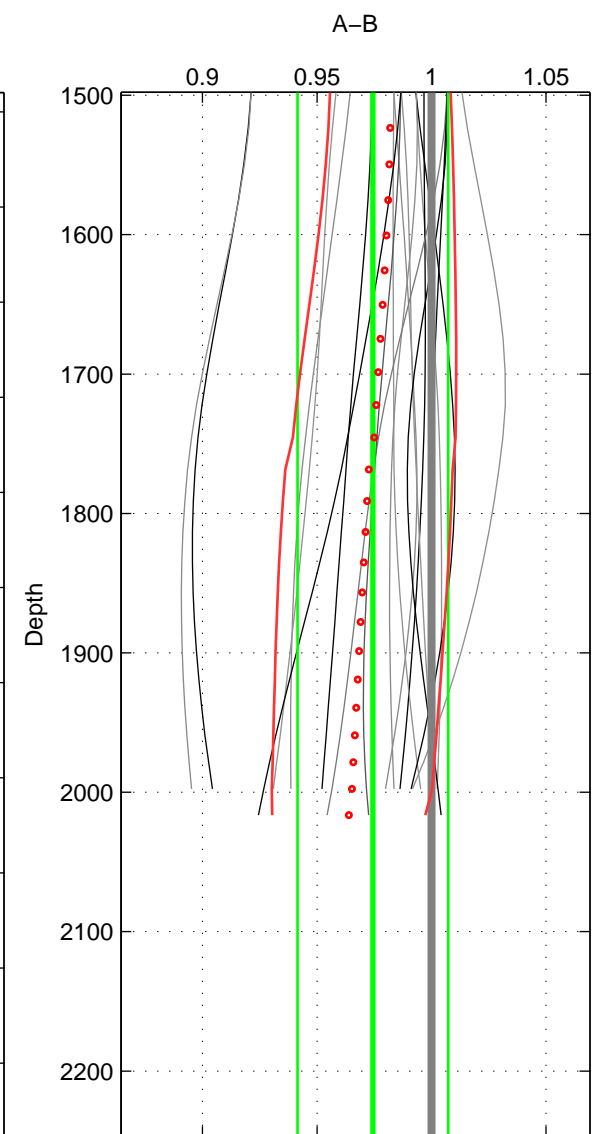

Cruise A (red). Date: Oct 1999 Cruisename: 688-49UP19990917

Cruise B (blue). Date: Jul 2002 Cruisename: 697-49UP20020620

*** "Favourite" values are means of spaces 1 2.

	Offset	O.StDev	Ratio	R.Stdev	Rating
SIGMA:	-0.052	0.040	0.982	0.014	4
THETA:	-0.054	0.080	0.982	0.026	4
DEPTH:	-0.080	0.106	0.974	0.033	3
FAV. :	-0.053	0.060	0.982	0.020	4

Profiles of A: 5
 Profiles of B: 14
 Diff profs : 12
 WMoffset (A-B): -0.051511
 WMoffset stdev: 0.040265
 WMratio (A/B): 0.98247
 WMratio stdev: 0.013804

Quality (1-5): 4

Profiles of A: 7
 Profiles of B: 14
 Diff profs : 18
 WMoffset (A-B): -0.053779
 WMoffset stdev: 0.080394
 WMratio (A/B): 0.98247
 WMratio stdev: 0.025673

Quality (1-5): 4

Profiles of A: 7
 Profiles of B: 14
 Diff profs : 18
 WMoffset (A-B): -0.080496
 WMoffset stdev: 0.10632
 WMratio (A/B): 0.97444
 WMratio stdev: 0.03291

Quality (1-5): 3