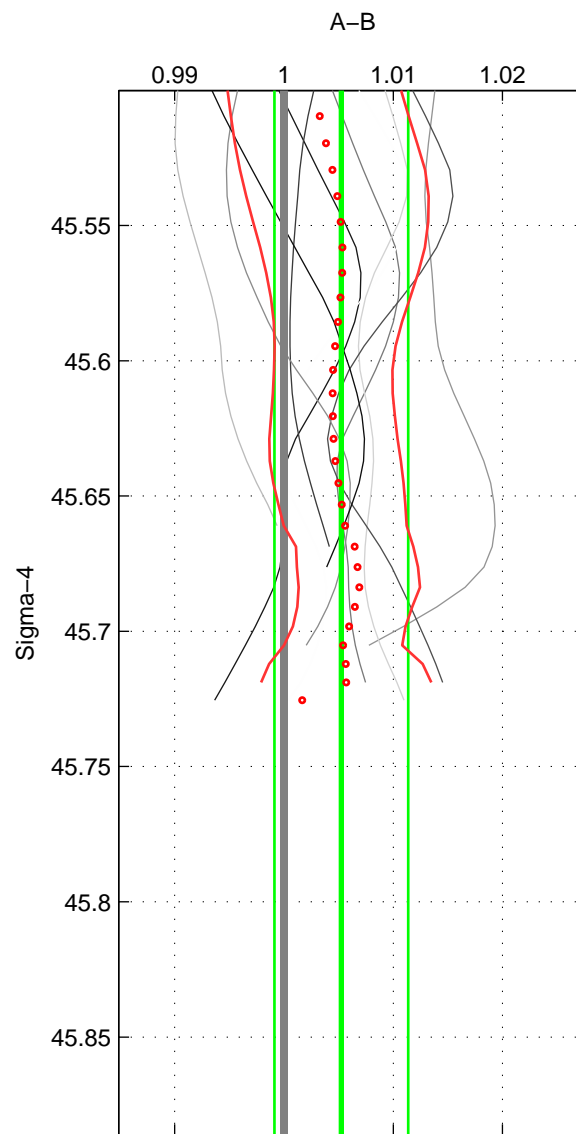

Cruise A (red). Date: Jun 2001 Cruisename: 591-49NZ20010604
 Cruise B (blue). Date: Jun 1997 Cruisename: 681-49UP19970530

*** "Favourite" values are those of space 1.

	Offset	O.StDev	Ratio	R.Stdev	Rating
SIGMA:	0.016	0.018	1.005	0.006	5
THETA:	0.015	0.017	1.005	0.006	4
DEPTH:	0.017	0.002	1.006	0.001	3
FAV.:	0.016	0.018	1.005	0.006	5

Profiles of A: 10
 Profiles of B: 6
 Diff profs: 10
 WMoffset (A-B): 0.01565
 WMoffset stdev: 0.018118
 WMratio (A/B): 1.0052
 WMratio stdev: 0.0061189

Quality (1-5): 5

Profiles of A: 10
 Profiles of B: 6
 Diff profs: 10
 WMoffset (A-B): 0.015298
 WMoffset stdev: 0.016873
 WMratio (A/B): 1.0051
 WMratio stdev: 0.0057243

Quality (1-5): 4

Profiles of A: 10
 Profiles of B: 6
 Diff profs: 10
 WMoffset (A-B): 0.016918
 WMoffset stdev: 0.0023425
 WMratio (A/B): 1.0057
 WMratio stdev: 0.00077594

Quality (1-5): 3

Please note that statistics are bad.