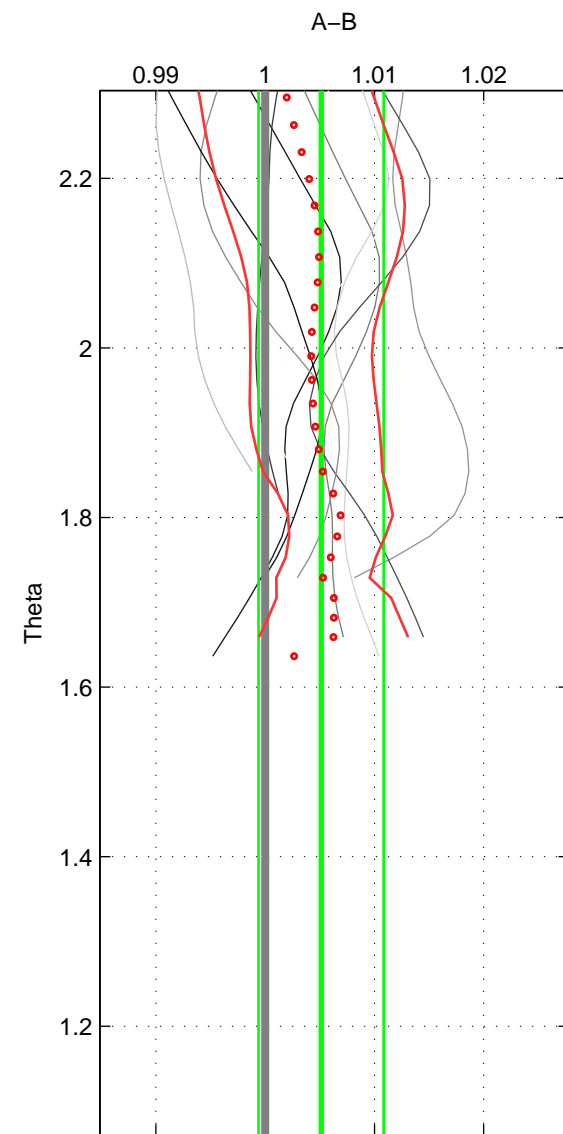

Cruise A (red). Date: Jun 2001 Cruisename: 591-49NZ20010604
 Cruise B (blue). Date: Jun 1997 Cruisename: 681-49UP19970530

*** "Favourite" values are those of space 1.

	Offset	O.StDev	Ratio	R.Stdev	Rating
SIGMA:	0.016	0.018	1.005	0.006	5
THETA:	0.015	0.017	1.005	0.006	4
DEPTH:	0.017	0.002	1.006	0.001	3
FAV.:	0.016	0.018	1.005	0.006	5

Profiles of A: 10
 Profiles of B: 6
 Diff profs: 10
 WMoffset (A-B): 0.01565
 WMoffset stdev: 0.018118
 WMratio (A/B): 1.0052
 WMratio stdev: 0.0061189

Quality (1-5): 5

Profiles of A: 10
 Profiles of B: 6
 Diff profs: 10
 WMoffset (A-B): 0.015298
 WMoffset stdev: 0.016873
 WMratio (A/B): 1.0051
 WMratio stdev: 0.0057243

Quality (1-5): 4

Profiles of A: 10
 Profiles of B: 6
 Diff profs: 10
 WMoffset (A-B): 0.016918
 WMoffset stdev: 0.0023425
 WMratio (A/B): 1.0057
 WMratio stdev: 0.00077594

Quality (1-5): 3

Please note that statistics are bad.