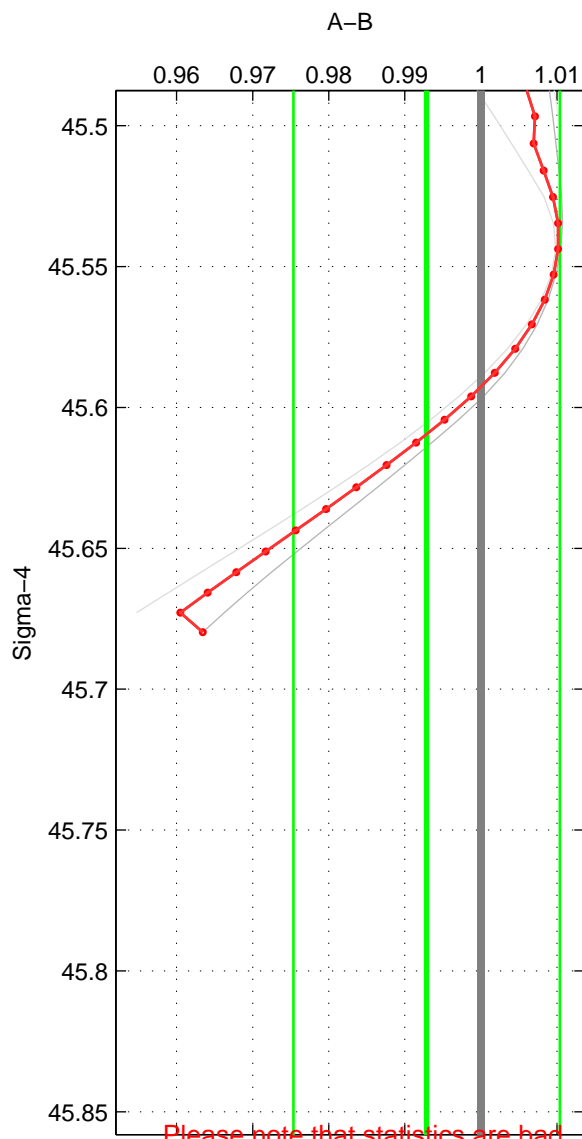

Cruise A (red). Date: May 2000 Cruisename: 530-49FA20000509

Cruise B (blue). Date: Feb 2003 Cruisename: 660-49UF20030225

*** "Favourite" values are means of spaces 1 2 3.

	Offset	O.StDev	Ratio	R.Stdev	Rating
SIGMA:	-0.019	0.049	0.993	0.018	2
THETA:	-0.019	0.051	0.993	0.018	2
DEPTH:	-0.011	0.047	0.996	0.017	2
FAV. :	-0.016	0.049	0.994	0.018	2

Please note that statistics are bad.

Profiles of A: 1
 Profiles of B: 6
 Diff profs : 3
 WMoffset (A-B): -0.019393
 WMoffset stdev: 0.048631
 WMratio (A/B): 0.99286
 WMratio stdev: 0.017514

Quality (1-5): 2

Please note that statistics are bad.

Profiles of A: 1
 Profiles of B: 6
 Diff profs : 3
 WMoffset (A-B): -0.018605
 WMoffset stdev: 0.051163
 WMratio (A/B): 0.99314
 WMratio stdev: 0.018404

Quality (1-5): 2

Please note that statistics are bad.

Profiles of A: 1
 Profiles of B: 6
 Diff profs : 3
 WMoffset (A-B): -0.011273
 WMoffset stdev: 0.046982
 WMratio (A/B): 0.9958
 WMratio stdev: 0.016867

Quality (1-5): 2