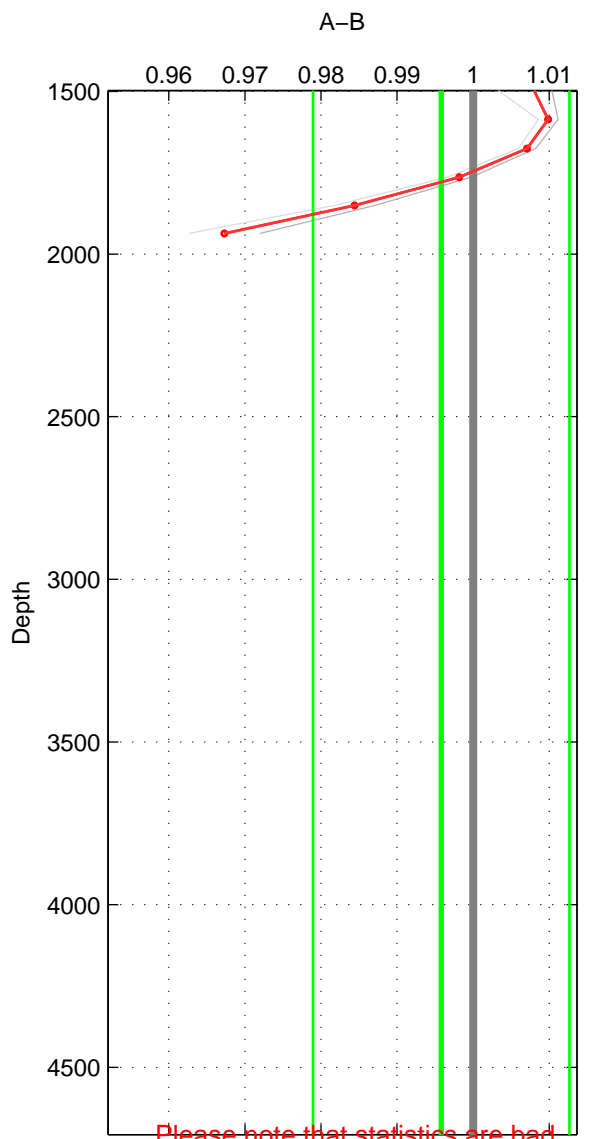

Cruise A (red). Date: May 2000 Cruisename: 530-49FA20000509

Cruise B (blue). Date: Feb 2003 Cruisename: 660-49UF20030225

*** "Favourite" values are means of spaces 1 2 3.

	Offset	O.StDev	Ratio	R.Stdev	Rating
SIGMA:	-0.019	0.049	0.993	0.018	2
THETA:	-0.019	0.051	0.993	0.018	2
DEPTH:	-0.011	0.047	0.996	0.017	2
FAV. :	-0.016	0.049	0.994	0.018	2

Please note that statistics are bad.

Profiles of A: 1
 Profiles of B: 6
 Diff profs : 3
 WMoffset (A-B): -0.019393
 WMoffset stdev: 0.048631
 WMratio (A/B): 0.99286
 WMratio stdev: 0.017514

Quality (1-5): 2

Please note that statistics are bad.

Profiles of A: 1
 Profiles of B: 6
 Diff profs : 3
 WMoffset (A-B): -0.018605
 WMoffset stdev: 0.051163
 WMratio (A/B): 0.99314
 WMratio stdev: 0.018404

Quality (1-5): 2

Please note that statistics are bad.

Profiles of A: 1
 Profiles of B: 6
 Diff profs : 3
 WMoffset (A-B): -0.011273
 WMoffset stdev: 0.046982
 WMratio (A/B): 0.9958
 WMratio stdev: 0.016867

Quality (1-5): 2