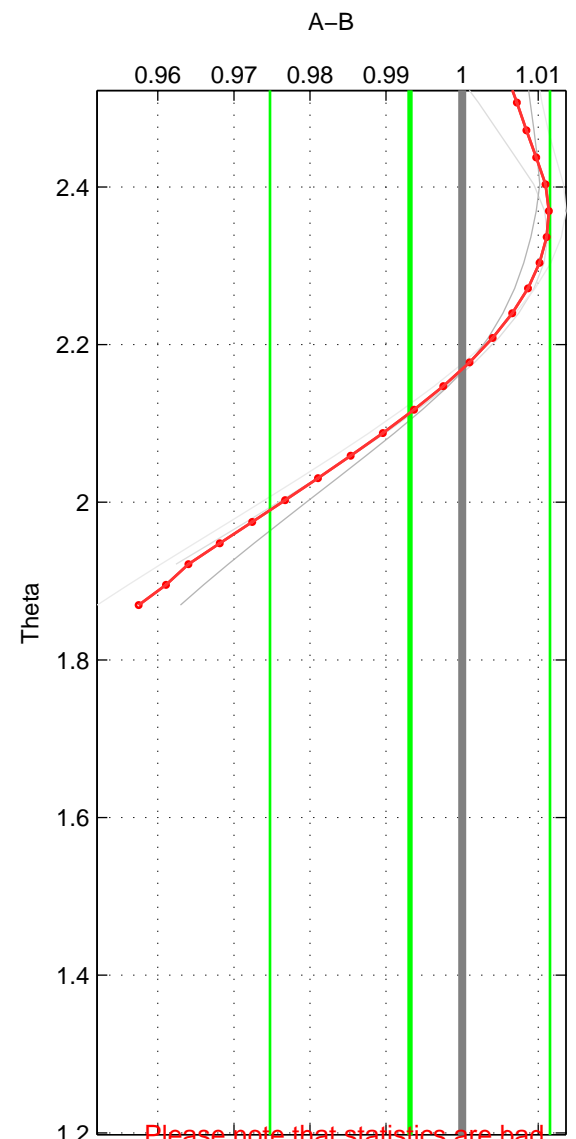

Cruise A (red). Date: May 2000 Cruisename: 530-49FA20000509

Cruise B (blue). Date: Feb 2003 Cruisename: 660-49UF20030225

*** "Favourite" values are means of spaces 1 2 3.

	Offset	O.StDev	Ratio	R.Stdev	Rating
SIGMA:	-0.019	0.049	0.993	0.018	2
THETA:	-0.019	0.051	0.993	0.018	2
DEPTH:	-0.011	0.047	0.996	0.017	2
FAV. :	-0.016	0.049	0.994	0.018	2

Please note that statistics are bad.

Profiles of A: 1
 Profiles of B: 6
 Diff profs : 3
 WMoffset (A-B): -0.019393
 WMoffset stdev: 0.048631
 WMratio (A/B): 0.99286
 WMratio stdev: 0.017514

Quality (1-5): 2

Please note that statistics are bad.

Profiles of A: 1
 Profiles of B: 6
 Diff profs : 3
 WMoffset (A-B): -0.018605
 WMoffset stdev: 0.051163
 WMratio (A/B): 0.99314
 WMratio stdev: 0.018404

Quality (1-5): 2

Please note that statistics are bad.

Profiles of A: 1
 Profiles of B: 6
 Diff profs : 3
 WMoffset (A-B): -0.011273
 WMoffset stdev: 0.046982
 WMratio (A/B): 0.9958
 WMratio stdev: 0.016867

Quality (1-5): 2