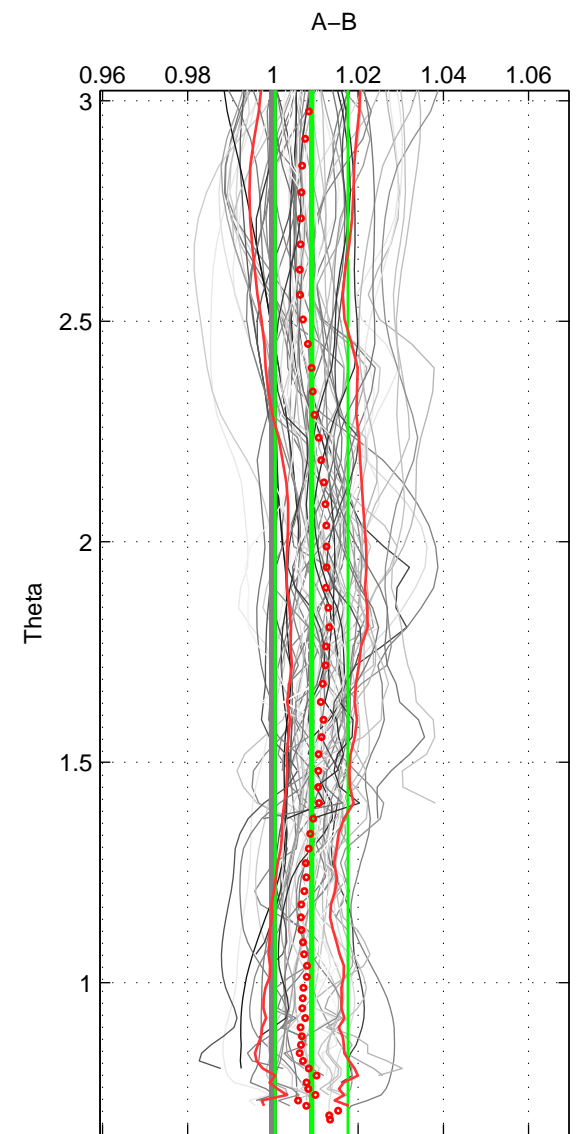

Cruise A (red). Date: Aug 1995 Cruisename: 351-316N19950715  
 Cruise B (blue). Date: Feb 1978 Cruisename: 355-318M19771204

\*\*\* "Favourite" values are means of spaces 1 2 3.

	Offset	O.StDev	Ratio	R.Stdev	Rating
SIGMA:	0.019	0.020	1.008	0.009	5
THETA:	0.021	0.020	1.009	0.009	5
DEPTH:	0.027	0.021	1.012	0.009	5
FAV.:	0.023	0.020	1.010	0.009	5

Profiles of A: 51  
 Profiles of B: 8  
 Diff profs: 64  
 WMoffset (A-B): 0.019477  
 WMoffset stdev: 0.020103  
 WMratio (A/B): 1.0083  
 WMratio stdev: 0.0085042

Quality (1-5): 5

Profiles of A: 51  
 Profiles of B: 8  
 Diff profs: 64  
 WMoffset (A-B): 0.021309  
 WMoffset stdev: 0.020059  
 WMratio (A/B): 1.0091  
 WMratio stdev: 0.0085232

Quality (1-5): 5

Profiles of A: 51  
 Profiles of B: 8  
 Diff profs: 64  
 WMoffset (A-B): 0.027037  
 WMoffset stdev: 0.020698  
 WMratio (A/B): 1.0115  
 WMratio stdev: 0.0088345

Quality (1-5): 5