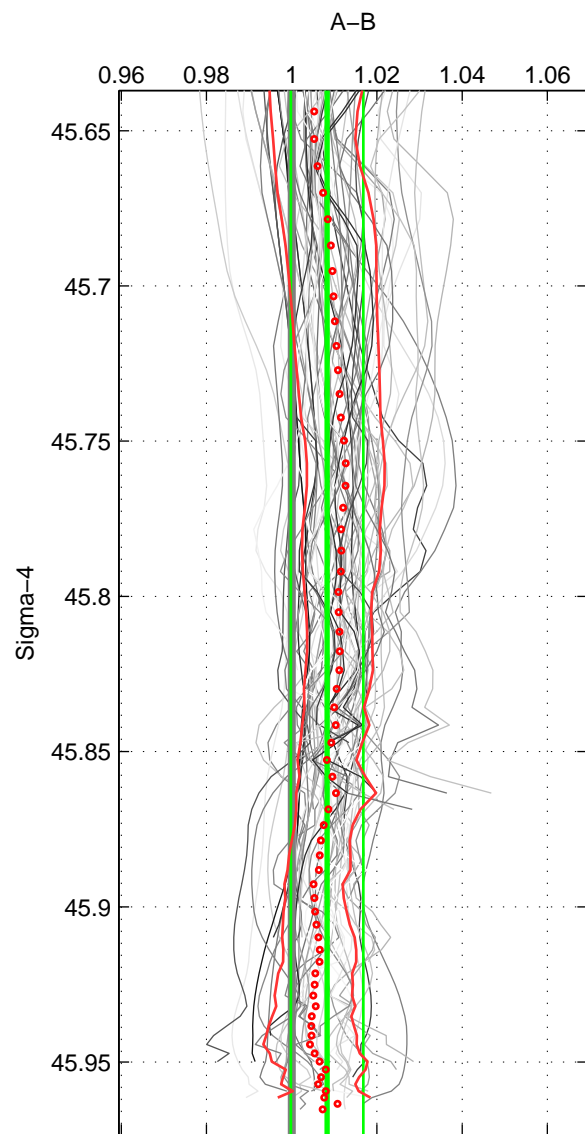

Cruise A (red). Date: Aug 1995 Cruisename: 351-316N19950715  
 Cruise B (blue). Date: Feb 1978 Cruisename: 355-318M19771204

\*\*\* "Favourite" values are means of spaces 1 2 3.

	Offset	O.StDev	Ratio	R.Stdev	Rating
SIGMA:	0.019	0.020	1.008	0.009	5
THETA:	0.021	0.020	1.009	0.009	5
DEPTH:	0.027	0.021	1.012	0.009	5
FAV.:	0.023	0.020	1.010	0.009	5

Profiles of A: 51  
 Profiles of B: 8  
 Diff profs: 64  
 WMoffset (A-B): 0.019477  
 WMoffset stdev: 0.020103  
 WMratio (A/B): 1.0083  
 WMratio stdev: 0.0085042

Quality (1-5): 5

Profiles of A: 51  
 Profiles of B: 8  
 Diff profs: 64  
 WMoffset (A-B): 0.021309  
 WMoffset stdev: 0.020059  
 WMratio (A/B): 1.0091  
 WMratio stdev: 0.0085232

Quality (1-5): 5

Profiles of A: 51  
 Profiles of B: 8  
 Diff profs: 64  
 WMoffset (A-B): 0.027037  
 WMoffset stdev: 0.020698  
 WMratio (A/B): 1.0115  
 WMratio stdev: 0.0088345

Quality (1-5): 5