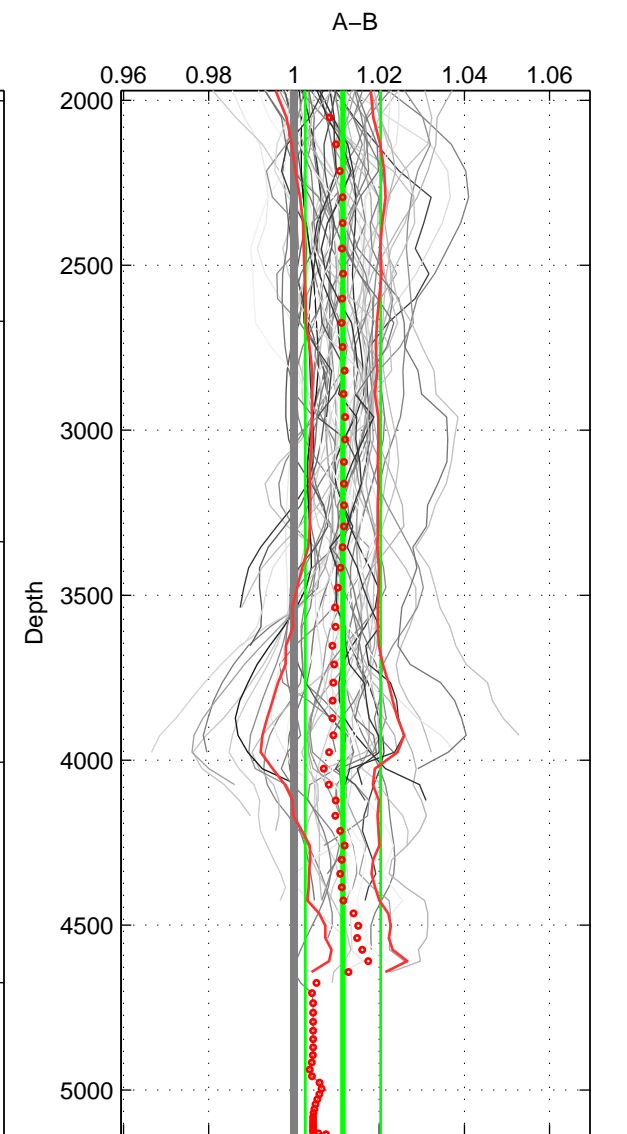

Cruise A (red). Date: Aug 1995 Cruisename: 351-316N19950715  
 Cruise B (blue). Date: Feb 1978 Cruisename: 355-318M19771204

\*\*\* "Favourite" values are means of spaces 1 2 3.

	Offset	O.StDev	Ratio	R.Stdev	Rating
SIGMA:	0.019	0.020	1.008	0.009	5
THETA:	0.021	0.020	1.009	0.009	5
DEPTH:	0.027	0.021	1.012	0.009	5
FAV.:	0.023	0.020	1.010	0.009	5

Profiles of A: 51  
 Profiles of B: 8  
 Diff profs: 64  
 WMoffset (A-B): 0.019477  
 WMoffset stdev: 0.020103  
 WMratio (A/B): 1.0083  
 WMratio stdev: 0.0085042

Quality (1-5): 5

Profiles of A: 51  
 Profiles of B: 8  
 Diff profs: 64  
 WMoffset (A-B): 0.021309  
 WMoffset stdev: 0.020059  
 WMratio (A/B): 1.0091  
 WMratio stdev: 0.0085232

Quality (1-5): 5

Profiles of A: 51  
 Profiles of B: 8  
 Diff profs: 64  
 WMoffset (A-B): 0.027037  
 WMoffset stdev: 0.020698  
 WMratio (A/B): 1.0115  
 WMratio stdev: 0.0088345

Quality (1-5): 5