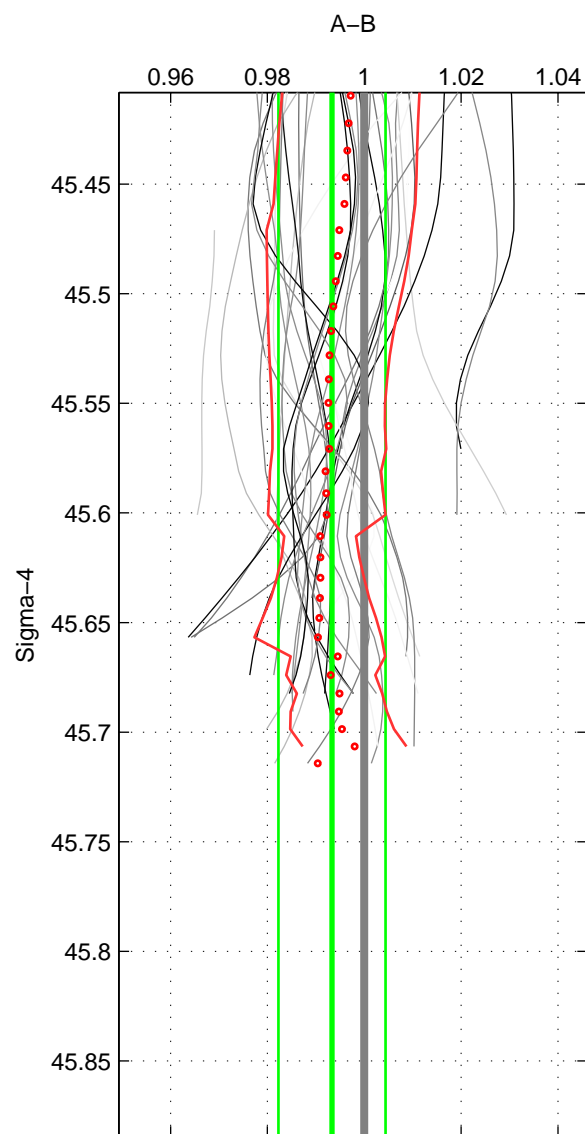

Cruise A (red). Date: May 1999 Cruisename: 687-49UP19990419

Cruise B (blue). Date: Jul 2002 Cruisename: 697-49UP20020620

*** "Favourite" values are means of spaces 1 2.

	Offset	O.StDev	Ratio	R.Stdev	Rating
SIGMA:	-0.020	0.033	0.993	0.011	5
THETA:	-0.020	0.034	0.993	0.011	5
DEPTH:	-0.027	0.005	0.991	0.002	3
FAV. :	-0.020	0.033	0.993	0.011	5

Profiles of A: 12
 Profiles of B: 12
 Diff profs : 32
 WMoffset (A-B): -0.02031
 WMoffset stdev: 0.032973
 WMratio (A/B): 0.99333
 WMratio stdev: 0.011069

Quality (1-5): 5

Profiles of A: 12
 Profiles of B: 12
 Diff profs : 32
 WMoffset (A-B): -0.020059
 WMoffset stdev: 0.033807
 WMratio (A/B): 0.99344
 WMratio stdev: 0.011328

Quality (1-5): 5

Profiles of A: 12
 Profiles of B: 12
 Diff profs : 32
 WMoffset (A-B): -0.027499
 WMoffset stdev: 0.0052192
 WMratio (A/B): 0.99089
 WMratio stdev: 0.0018577

Quality (1-5): 3

Please note that statistics are bad.