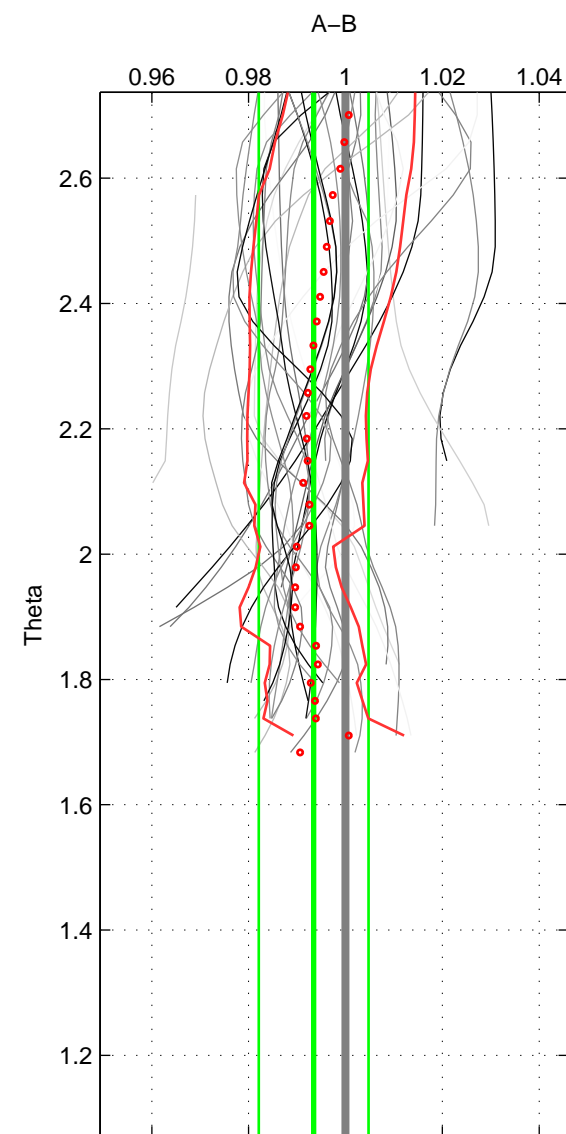

Cruise A (red). Date: May 1999 Cruisename: 687-49UP19990419

Cruise B (blue). Date: Jul 2002 Cruisename: 697-49UP20020620

*** "Favourite" values are means of spaces 1 2.

	Offset	O.StDev	Ratio	R.Stdev	Rating
SIGMA:	-0.020	0.033	0.993	0.011	5
THETA:	-0.020	0.034	0.993	0.011	5
DEPTH:	-0.027	0.005	0.991	0.002	3
FAV. :	-0.020	0.033	0.993	0.011	5

Profiles of A: 12
 Profiles of B: 12
 Diff profs : 32
 WMoffset (A-B): -0.02031
 WMoffset stdev: 0.032973
 WMratio (A/B): 0.99333
 WMratio stdev: 0.011069

Quality (1-5): 5

Profiles of A: 12
 Profiles of B: 12
 Diff profs : 32
 WMoffset (A-B): -0.020059
 WMoffset stdev: 0.033807
 WMratio (A/B): 0.99344
 WMratio stdev: 0.011328

Quality (1-5): 5

Profiles of A: 12
 Profiles of B: 12
 Diff profs : 32
 WMoffset (A-B): -0.027499
 WMoffset stdev: 0.0052192
 WMratio (A/B): 0.99089
 WMratio stdev: 0.0018577

Quality (1-5): 3

Please note that statistics are bad.