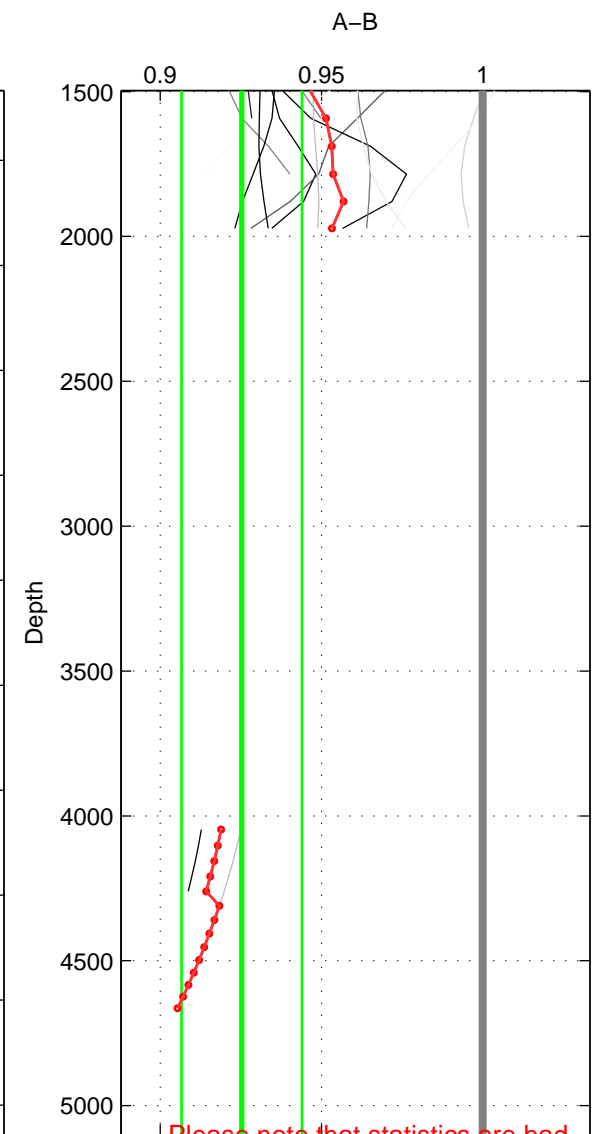

Cruise A (red). Date: Feb 2001 Cruisename: 654-49UF20010119

Cruise B (blue). Date: Jul 2005 Cruisename: 669-49UF20050615

*** "Favourite" values are means of spaces 1 2.

	Offset	O.StDev	Ratio	R.Stdev	Rating
SIGMA:	-0.146	0.070	0.949	0.024	4
THETA:	-0.162	0.057	0.944	0.021	4
DEPTH:	-0.185	0.033	0.925	0.019	3
FAV. :	-0.154	0.063	0.947	0.022	4

Profiles of A: 10
 Profiles of B: 13
 Diff profs : 18
 WMoffset (A-B): -0.14571
 WMoffset stdev: 0.069539
 WMratio (A/B): 0.94944
 WMratio stdev: 0.024079

Quality (1-5): 4

Profiles of A: 10
 Profiles of B: 13
 Diff profs : 18
 WMoffset (A-B): -0.16196
 WMoffset stdev: 0.057454
 WMratio (A/B): 0.94444
 WMratio stdev: 0.02089

Quality (1-5): 4

Profiles of A: 10
 Profiles of B: 13
 Diff profs : 18
 WMoffset (A-B): -0.18468
 WMoffset stdev: 0.033272
 WMratio (A/B): 0.92529
 WMratio stdev: 0.018675

Quality (1-5): 3

Please note that statistics are bad.