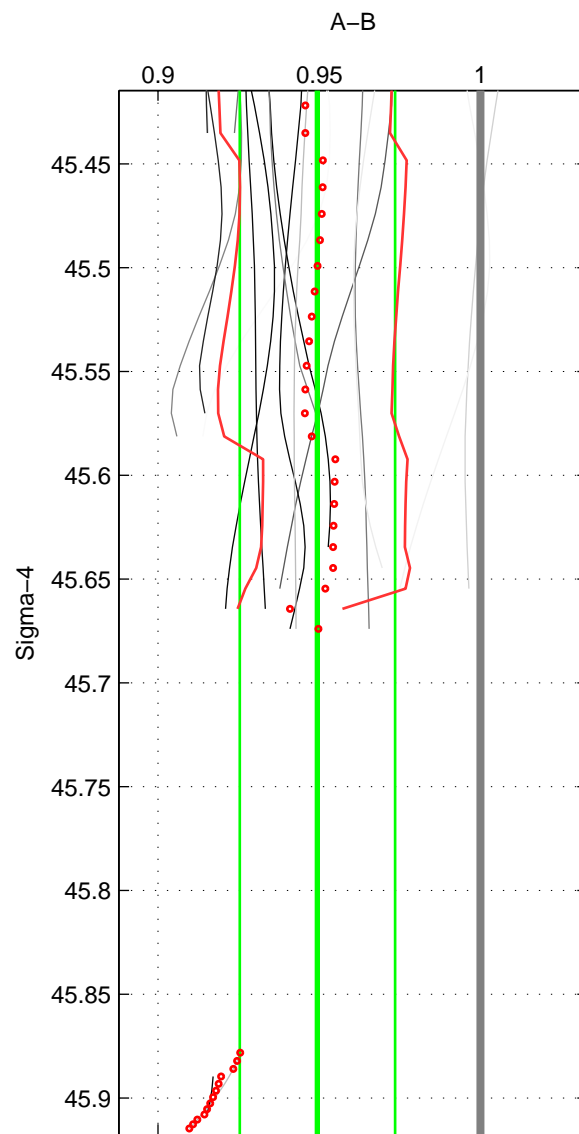

Cruise A (red). Date: Feb 2001 Cruisename: 654-49UF20010119

Cruise B (blue). Date: Jul 2005 Cruisename: 669-49UF20050615

*** "Favourite" values are means of spaces 1 2.

	Offset	O.StDev	Ratio	R.Stdev	Rating
SIGMA:	-0.146	0.070	0.949	0.024	4
THETA:	-0.162	0.057	0.944	0.021	4
DEPTH:	-0.185	0.033	0.925	0.019	3
FAV. :	-0.154	0.063	0.947	0.022	4

Profiles of A: 10
 Profiles of B: 13
 Diff profs : 18
 WMoffset (A-B): -0.14571
 WMoffset stdev: 0.069539
 WMratio (A/B): 0.94944
 WMratio stdev: 0.024079

Quality (1-5): 4

Profiles of A: 10
 Profiles of B: 13
 Diff profs : 18
 WMoffset (A-B): -0.16196
 WMoffset stdev: 0.057454
 WMratio (A/B): 0.94444
 WMratio stdev: 0.02089

Quality (1-5): 4

Profiles of A: 10
 Profiles of B: 13
 Diff profs : 18
 WMoffset (A-B): -0.18468
 WMoffset stdev: 0.033272
 WMratio (A/B): 0.92529
 WMratio stdev: 0.018675

Quality (1-5): 3

Please note that statistics are bad.