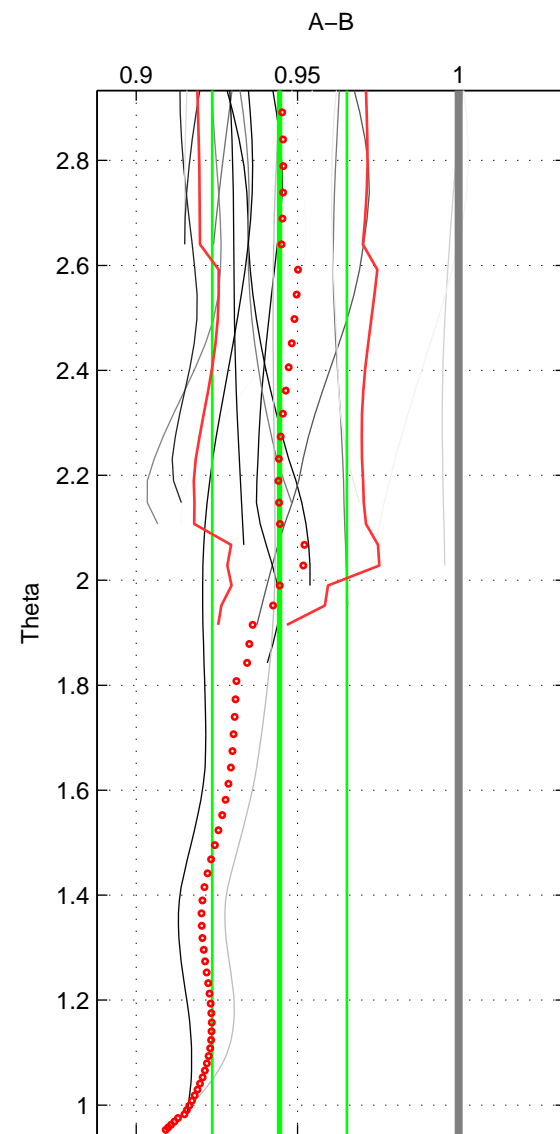

Cruise A (red). Date: Feb 2001 Cruisename: 654-49UF20010119

Cruise B (blue). Date: Jul 2005 Cruisename: 669-49UF20050615

*** "Favourite" values are means of spaces 1 2.

	Offset	O.StDev	Ratio	R.Stdev	Rating
SIGMA:	-0.146	0.070	0.949	0.024	4
THETA:	-0.162	0.057	0.944	0.021	4
DEPTH:	-0.185	0.033	0.925	0.019	3
FAV. :	-0.154	0.063	0.947	0.022	4

Profiles of A: 10
 Profiles of B: 13
 Diff profs : 18
 WMoffset (A-B): -0.14571
 WMoffset stdev: 0.069539
 WMratio (A/B): 0.94944
 WMratio stdev: 0.024079

Quality (1-5): 4

Profiles of A: 10
 Profiles of B: 13
 Diff profs : 18
 WMoffset (A-B): -0.16196
 WMoffset stdev: 0.057454
 WMratio (A/B): 0.94444
 WMratio stdev: 0.02089

Quality (1-5): 4

Profiles of A: 10
 Profiles of B: 13
 Diff profs : 18
 WMoffset (A-B): -0.18468
 WMoffset stdev: 0.033272
 WMratio (A/B): 0.92529
 WMratio stdev: 0.018675

Quality (1-5): 3

Please note that statistics are bad.