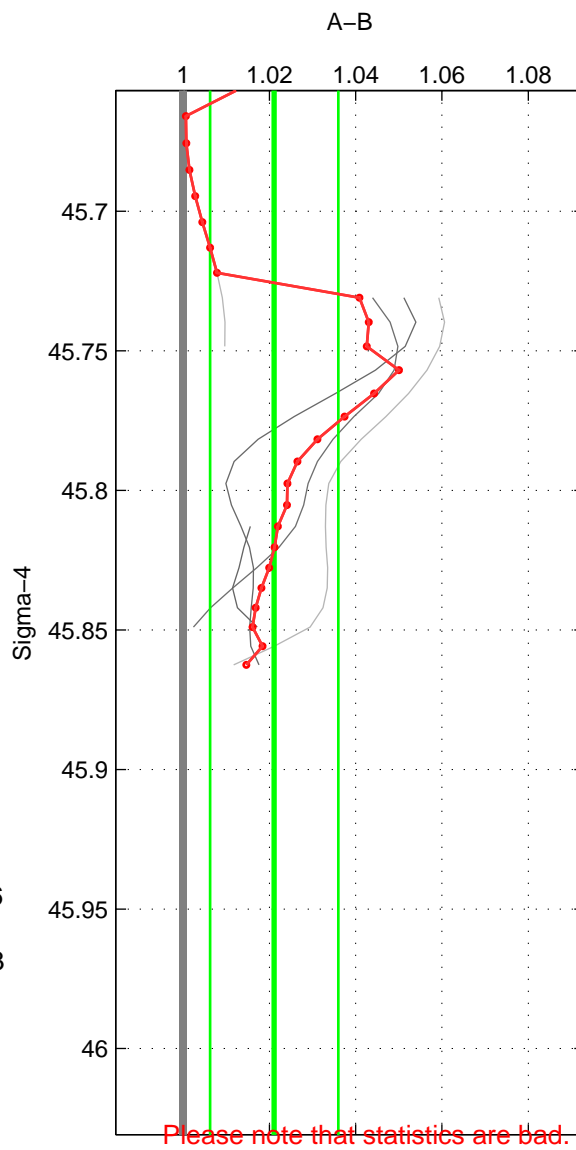

Cruise A (red). Date: Jun 2006 Cruisename: 171-06MT20060606

Cruise B (blue). Date: Mar 2008 Cruisename: 266-35A320080223

*** "Favourite" values are means of spaces 2 3.

	Offset	O.StDev	Ratio	R.Stdev	Rating
SIGMA:	0.029	0.020	1.021	0.015	1
THETA:	0.032	0.019	1.022	0.013	2
DEPTH:	0.032	0.014	1.022	0.010	2
FAV.:	0.032	0.017	1.022	0.012	2

Profiles of A: 4
 Profiles of B: 3
 Diff profs : 5
 WMoffset (A-B): 0.029292
 WMoffset stdev: 0.019991
 WMratio (A/B): 1.0211
 WMratio stdev: 0.014853

Quality (1-5): 1

Profiles of A: 4
 Profiles of B: 4
 Diff profs : 6
 WMoffset (A-B): 0.031587
 WMoffset stdev: 0.018568
 WMratio (A/B): 1.0223
 WMratio stdev: 0.013373

Quality (1-5): 2

Profiles of A: 4
 Profiles of B: 3
 Diff profs : 5
 WMoffset (A-B): 0.031618
 WMoffset stdev: 0.014499
 WMratio (A/B): 1.022
 WMratio stdev: 0.01015

Quality (1-5): 2