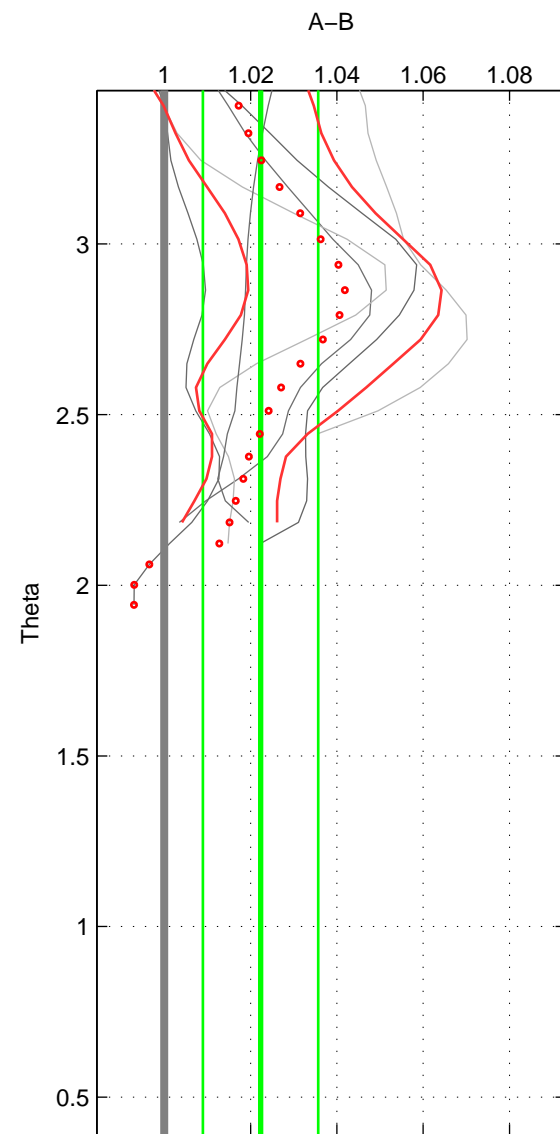

Cruise A (red). Date: Jun 2006 Cruisename: 171-06MT20060606

Cruise B (blue). Date: Mar 2008 Cruisename: 266-35A320080223

*** "Favourite" values are means of spaces 2 3.

	Offset	O.StDev	Ratio	R.Stdev	Rating
SIGMA:	0.029	0.020	1.021	0.015	1
THETA:	0.032	0.019	1.022	0.013	2
DEPTH:	0.032	0.014	1.022	0.010	2
FAV.:	0.032	0.017	1.022	0.012	2

Profiles of A: 4
 Profiles of B: 3
 Diff profs : 5
 WMoffset (A-B): 0.029292
 WMoffset stdev: 0.019991
 WMratio (A/B): 1.0211
 WMratio stdev: 0.014853

Quality (1-5): 1

Profiles of A: 4
 Profiles of B: 4
 Diff profs : 6
 WMoffset (A-B): 0.031587
 WMoffset stdev: 0.018568
 WMratio (A/B): 1.0223
 WMratio stdev: 0.013373

Quality (1-5): 2

Profiles of A: 4
 Profiles of B: 3
 Diff profs : 5
 WMoffset (A-B): 0.031618
 WMoffset stdev: 0.014499
 WMratio (A/B): 1.022
 WMratio stdev: 0.01015

Quality (1-5): 2