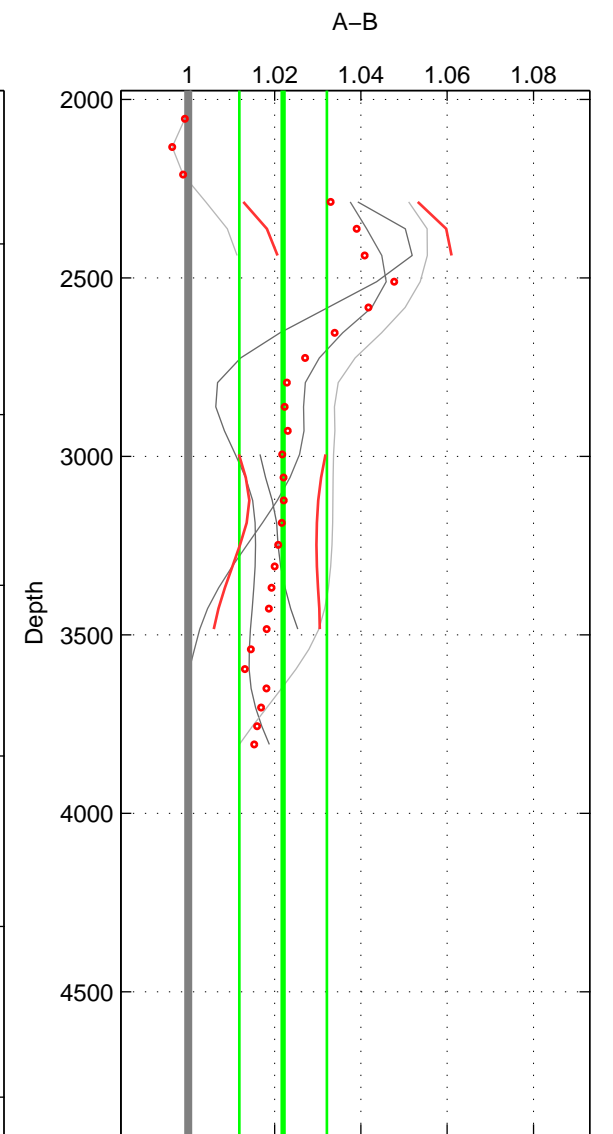

Cruise A (red). Date: Jun 2006 Cruisename: 171-06MT20060606

Cruise B (blue). Date: Mar 2008 Cruisename: 266-35A320080223

*** "Favourite" values are means of spaces 2 3.

	Offset	O.StDev	Ratio	R.Stdev	Rating
SIGMA:	0.029	0.020	1.021	0.015	1
THETA:	0.032	0.019	1.022	0.013	2
DEPTH:	0.032	0.014	1.022	0.010	2
FAV.:	0.032	0.017	1.022	0.012	2

Profiles of A: 4
 Profiles of B: 3
 Diff profs : 5
 WMoffset (A-B): 0.029292
 WMoffset stdev: 0.019991
 WMratio (A/B): 1.0211
 WMratio stdev: 0.014853

Quality (1-5): 1

Profiles of A: 4
 Profiles of B: 4
 Diff profs : 6
 WMoffset (A-B): 0.031587
 WMoffset stdev: 0.018568
 WMratio (A/B): 1.0223
 WMratio stdev: 0.013373

Quality (1-5): 2

Profiles of A: 4
 Profiles of B: 3
 Diff profs : 5
 WMoffset (A-B): 0.031618
 WMoffset stdev: 0.014499
 WMratio (A/B): 1.022
 WMratio stdev: 0.01015

Quality (1-5): 2