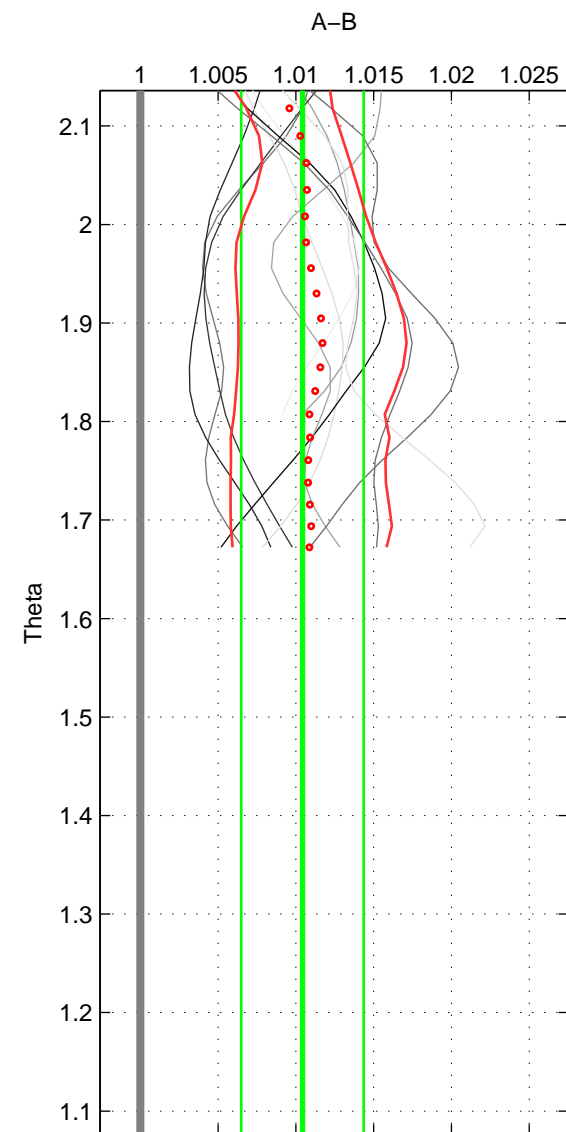

Cruise A (red). Date: Oct 2007 Cruisename: 613-49NZ20071008

Cruise B (blue). Date: May 2003 Cruisename: 699-49UP20030425

\*\*\* "Favourite" values are means of spaces 1 2.

	Offset	O.StDev	Ratio	R.Stdev	Rating
SIGMA:	0.028	0.009	1.010	0.003	4
THETA:	0.031	0.012	1.010	0.004	4
DEPTH:	0.038	0.007	1.013	0.003	3
FAV.:	0.030	0.010	1.010	0.003	4

Profiles of A: 7  
 Profiles of B: 3  
 Diff profs : 11  
 WMoffset (A-B): 0.028368  
 WMoffset stdev: 0.0087876  
 WMratio (A/B): 1.0096  
 WMratio stdev: 0.0029598

Quality (1-5): 4

Profiles of A: 7  
 Profiles of B: 3  
 Diff profs : 11  
 WMoffset (A-B): 0.030856  
 WMoffset stdev: 0.011638  
 WMratio (A/B): 1.0104  
 WMratio stdev: 0.0039307

Quality (1-5): 4

Profiles of A: 7  
 Profiles of B: 3  
 Diff profs : 11  
 WMoffset (A-B): 0.038326  
 WMoffset stdev: 0.0068855  
 WMratio (A/B): 1.0131  
 WMratio stdev: 0.0025112

Quality (1-5): 3

Please note that statistics are bad.