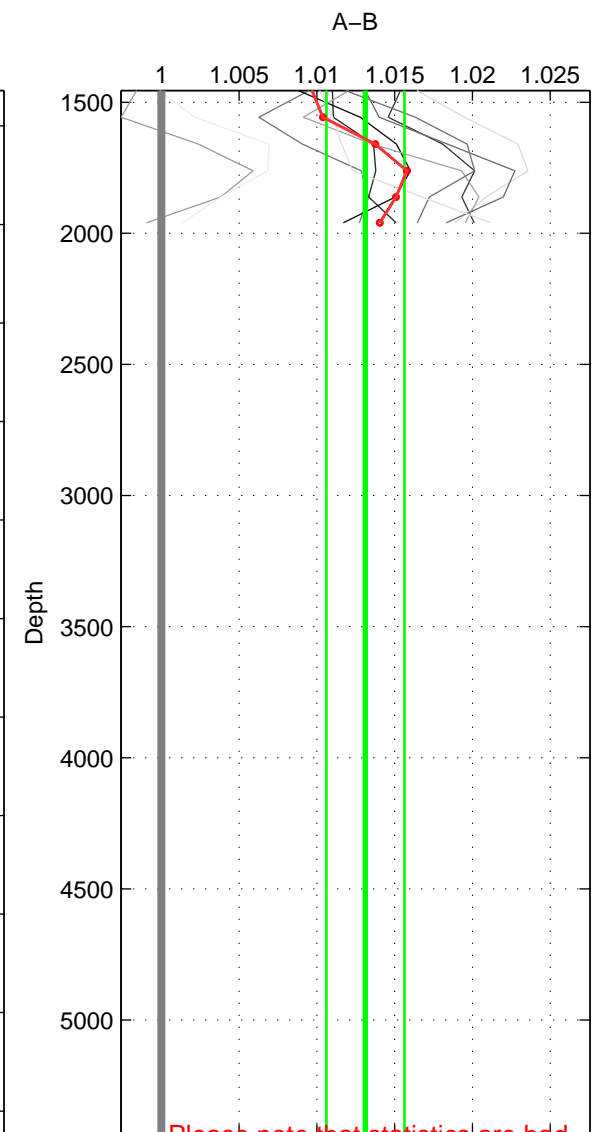

Cruise A (red). Date: Oct 2007 Cruisename: 613-49NZ20071008

Cruise B (blue). Date: May 2003 Cruisename: 699-49UP20030425

\*\*\* "Favourite" values are means of spaces 1 2.

	Offset	O.StDev	Ratio	R.Stdev	Rating
SIGMA:	0.028	0.009	1.010	0.003	4
THETA:	0.031	0.012	1.010	0.004	4
DEPTH:	0.038	0.007	1.013	0.003	3
FAV.:	0.030	0.010	1.010	0.003	4

Profiles of A: 7  
 Profiles of B: 3  
 Diff profs : 11  
 WMoffset (A-B): 0.028368  
 WMoffset stdev: 0.0087876  
 WMratio (A/B): 1.0096  
 WMratio stdev: 0.0029598

Quality (1-5): 4

Profiles of A: 7  
 Profiles of B: 3  
 Diff profs : 11  
 WMoffset (A-B): 0.030856  
 WMoffset stdev: 0.011638  
 WMratio (A/B): 1.0104  
 WMratio stdev: 0.0039307

Quality (1-5): 4

Profiles of A: 7  
 Profiles of B: 3  
 Diff profs : 11  
 WMoffset (A-B): 0.038326  
 WMoffset stdev: 0.0068855  
 WMratio (A/B): 1.0131  
 WMratio stdev: 0.0025112

Quality (1-5): 3

Please note that statistics are bad.