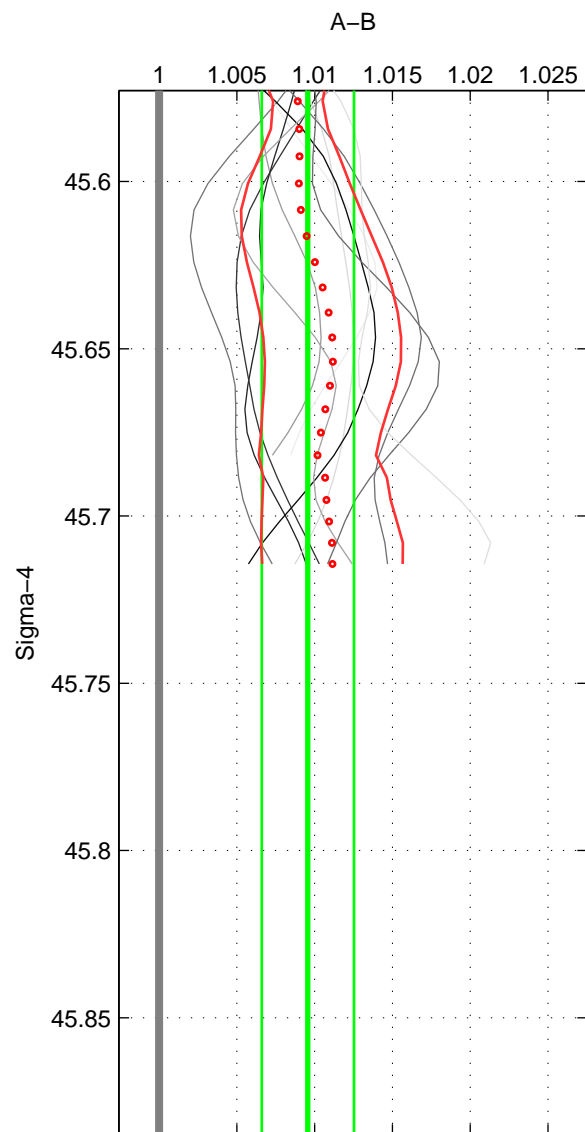

Cruise A (red). Date: Oct 2007 Cruisename: 613-49NZ20071008

Cruise B (blue). Date: May 2003 Cruisename: 699-49UP20030425

\*\*\* "Favourite" values are means of spaces 1 2.

	Offset	O.StDev	Ratio	R.Stdev	Rating
SIGMA:	0.028	0.009	1.010	0.003	4
THETA:	0.031	0.012	1.010	0.004	4
DEPTH:	0.038	0.007	1.013	0.003	3
FAV.:	0.030	0.010	1.010	0.003	4

Profiles of A: 7  
 Profiles of B: 3  
 Diff profs : 11  
 WMoffset (A-B): 0.028368  
 WMoffset stdev: 0.0087876  
 WMratio (A/B): 1.0096  
 WMratio stdev: 0.0029598

Quality (1-5): 4

Profiles of A: 7  
 Profiles of B: 3  
 Diff profs : 11  
 WMoffset (A-B): 0.030856  
 WMoffset stdev: 0.011638  
 WMratio (A/B): 1.0104  
 WMratio stdev: 0.0039307

Quality (1-5): 4

Profiles of A: 7  
 Profiles of B: 3  
 Diff profs : 11  
 WMoffset (A-B): 0.038326  
 WMoffset stdev: 0.0068855  
 WMratio (A/B): 1.0131  
 WMratio stdev: 0.0025112

Quality (1-5): 3

Please note that statistics are bad.