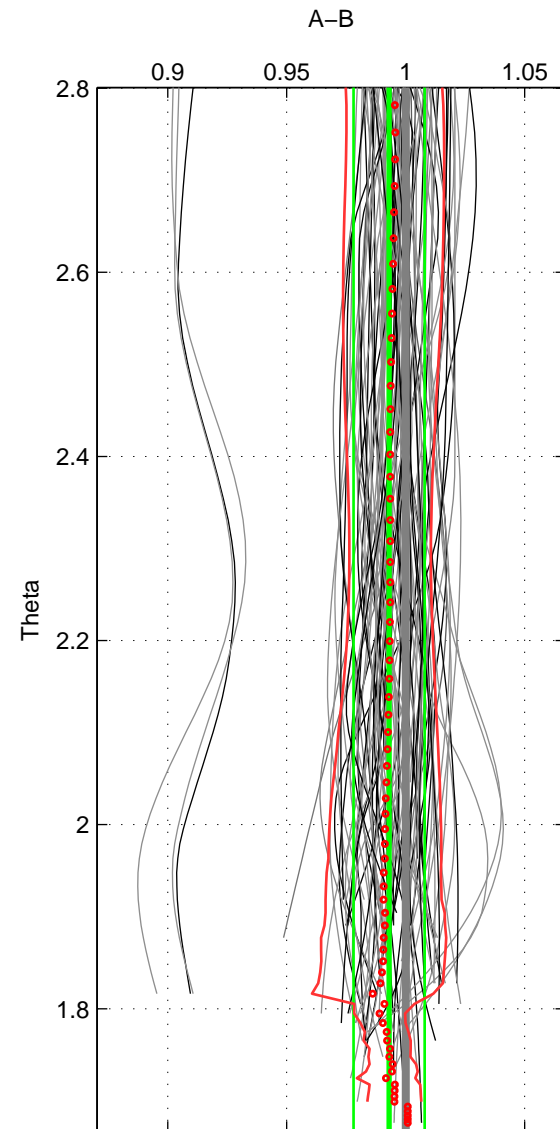

Cruise A (red). Date: May 2002 Cruisename: 696-49UP20020424

Cruise B (blue). Date: Jul 2002 Cruisename: 697-49UP20020620

\*\*\* "Favourite" values are means of spaces 1 2 3.

	Offset	O.StDev	Ratio	R.Stdev	Rating
SIGMA:	-0.019	0.044	0.994	0.015	4
THETA:	-0.021	0.045	0.993	0.015	4
DEPTH:	-0.027	0.069	0.991	0.022	4
FAV. :	-0.023	0.053	0.993	0.017	4

Profiles of A: 37  
 Profiles of B: 35  
 Diff profs : 86  
 WMoffset (A-B): -0.019205  
 WMoffset stdev: 0.043747  
 WMratio (A/B): 0.99364  
 WMratio stdev: 0.01469

Quality (1-5): 4

Profiles of A: 37  
 Profiles of B: 35  
 Diff profs : 86  
 WMoffset (A-B): -0.021197  
 WMoffset stdev: 0.044678  
 WMratio (A/B): 0.99304  
 WMratio stdev: 0.014947

Quality (1-5): 4

Profiles of A: 37  
 Profiles of B: 35  
 Diff profs : 86  
 WMoffset (A-B): -0.027322  
 WMoffset stdev: 0.069325  
 WMratio (A/B): 0.99125  
 WMratio stdev: 0.021918

Quality (1-5): 4