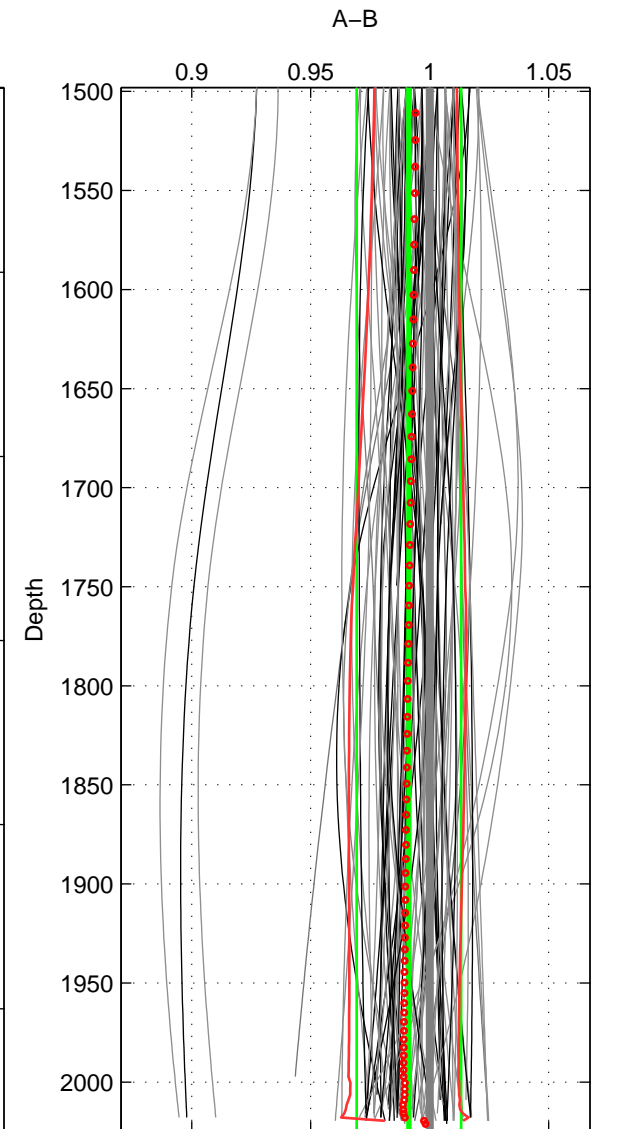

Cruise A (red). Date: May 2002 Cruisename: 696-49UP20020424

Cruise B (blue). Date: Jul 2002 Cruisename: 697-49UP20020620

\*\*\* "Favourite" values are means of spaces 1 2 3.

	Offset	O.StDev	Ratio	R.Stdev	Rating
SIGMA:	-0.019	0.044	0.994	0.015	4
THETA:	-0.021	0.045	0.993	0.015	4
DEPTH:	-0.027	0.069	0.991	0.022	4
FAV. :	-0.023	0.053	0.993	0.017	4

Profiles of A: 37  
 Profiles of B: 35  
 Diff profs : 86  
 WMoffset (A-B): -0.019205  
 WMoffset stdev: 0.043747  
 WMratio (A/B): 0.99364  
 WMratio stdev: 0.01469

Quality (1-5): 4

Profiles of A: 37  
 Profiles of B: 35  
 Diff profs : 86  
 WMoffset (A-B): -0.021197  
 WMoffset stdev: 0.044678  
 WMratio (A/B): 0.99304  
 WMratio stdev: 0.014947

Quality (1-5): 4

Profiles of A: 37  
 Profiles of B: 35  
 Diff profs : 86  
 WMoffset (A-B): -0.027322  
 WMoffset stdev: 0.069325  
 WMratio (A/B): 0.99125  
 WMratio stdev: 0.021918

Quality (1-5): 4