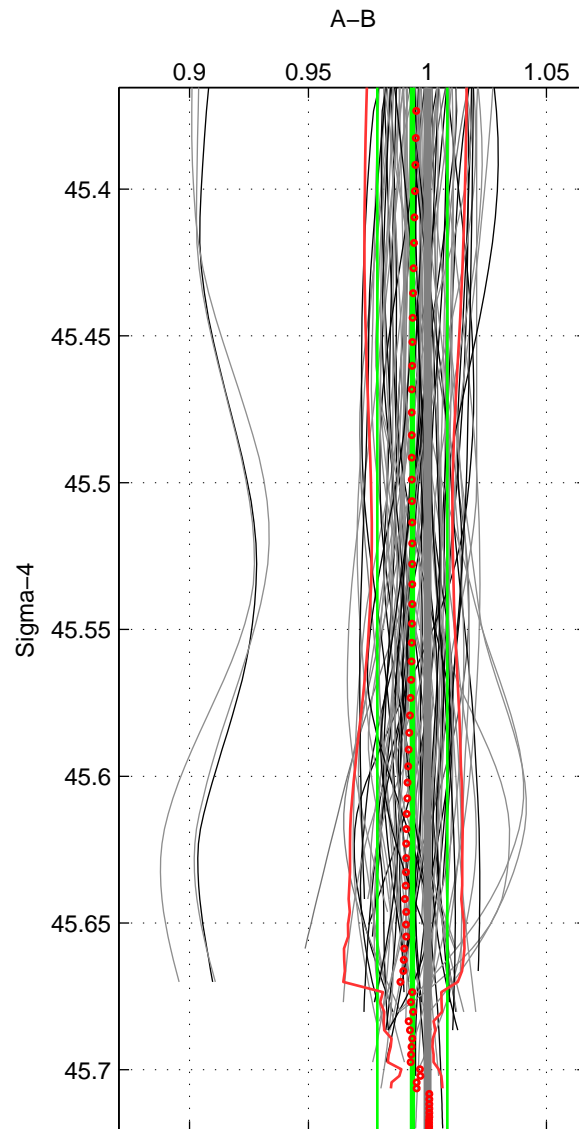

Cruise A (red). Date: May 2002 Cruisename: 696-49UP20020424

Cruise B (blue). Date: Jul 2002 Cruisename: 697-49UP20020620

\*\*\* "Favourite" values are means of spaces 1 2 3.

	Offset	O.StDev	Ratio	R.Stdev	Rating
SIGMA:	-0.019	0.044	0.994	0.015	4
THETA:	-0.021	0.045	0.993	0.015	4
DEPTH:	-0.027	0.069	0.991	0.022	4
FAV. :	-0.023	0.053	0.993	0.017	4

Profiles of A: 37  
 Profiles of B: 35  
 Diff profs : 86  
 WMoffset (A-B): -0.019205  
 WMoffset stdev: 0.043747  
 WMratio (A/B): 0.99364  
 WMratio stdev: 0.01469

Quality (1-5): 4

Profiles of A: 37  
 Profiles of B: 35  
 Diff profs : 86  
 WMoffset (A-B): -0.021197  
 WMoffset stdev: 0.044678  
 WMratio (A/B): 0.99304  
 WMratio stdev: 0.014947

Quality (1-5): 4

Profiles of A: 37  
 Profiles of B: 35  
 Diff profs : 86  
 WMoffset (A-B): -0.027322  
 WMoffset stdev: 0.069325  
 WMratio (A/B): 0.99125  
 WMratio stdev: 0.021918

Quality (1-5): 4