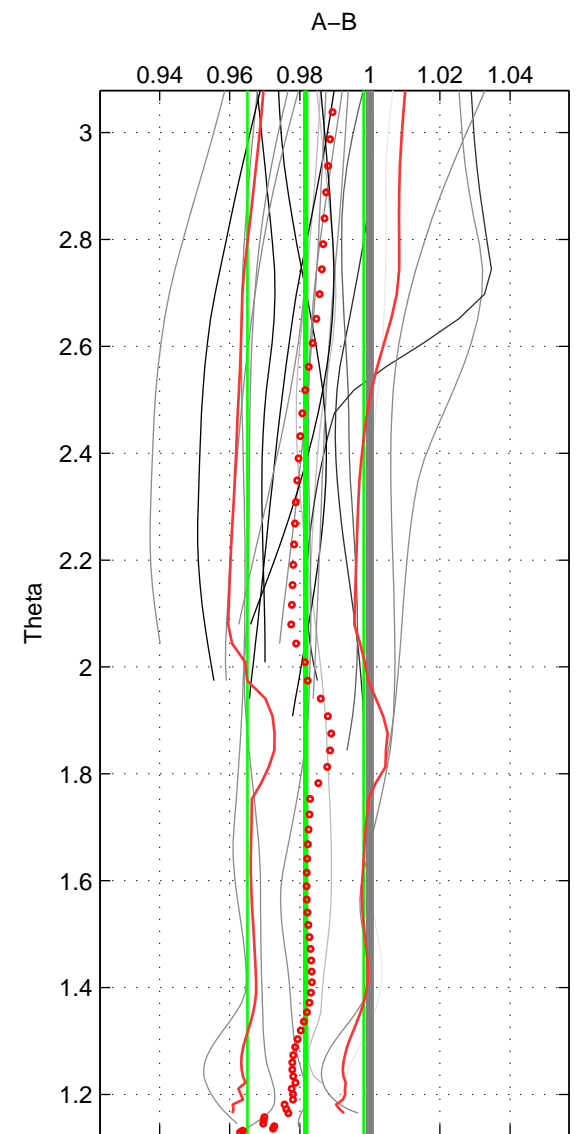

Cruise A (red). Date: Jul 2001 Cruisename: 656-49UF20010710
 Cruise B (blue). Date: Jul 1998 Cruisename: 685-49UP19980703

*** "Favourite" values are means of spaces 1 2.

	Offset	O.StDev	Ratio	R.Stdev	Rating
SIGMA:	-0.027	0.034	0.990	0.013	5
THETA:	-0.048	0.043	0.982	0.017	5
DEPTH:	-0.028	0.021	0.990	0.007	3
FAV. :	-0.038	0.039	0.986	0.015	5

Profiles of A: 34
 Profiles of B: 7
 Diff profs : 21
 WMoffset (A-B): -0.027444
 WMoffset stdev: 0.03393
 WMratio (A/B): 0.98979
 WMratio stdev: 0.012539

Quality (1-5): 5

Profiles of A: 34
 Profiles of B: 7
 Diff profs : 21
 WMoffset (A-B): -0.048307
 WMoffset stdev: 0.043216
 WMratio (A/B): 0.98166
 WMratio stdev: 0.016587

Quality (1-5): 5

Profiles of A: 34
 Profiles of B: 7
 Diff profs : 21
 WMoffset (A-B): -0.027726
 WMoffset stdev: 0.021095
 WMratio (A/B): 0.98959
 WMratio stdev: 0.0074801

Quality (1-5): 3

Please note that statistics are bad.