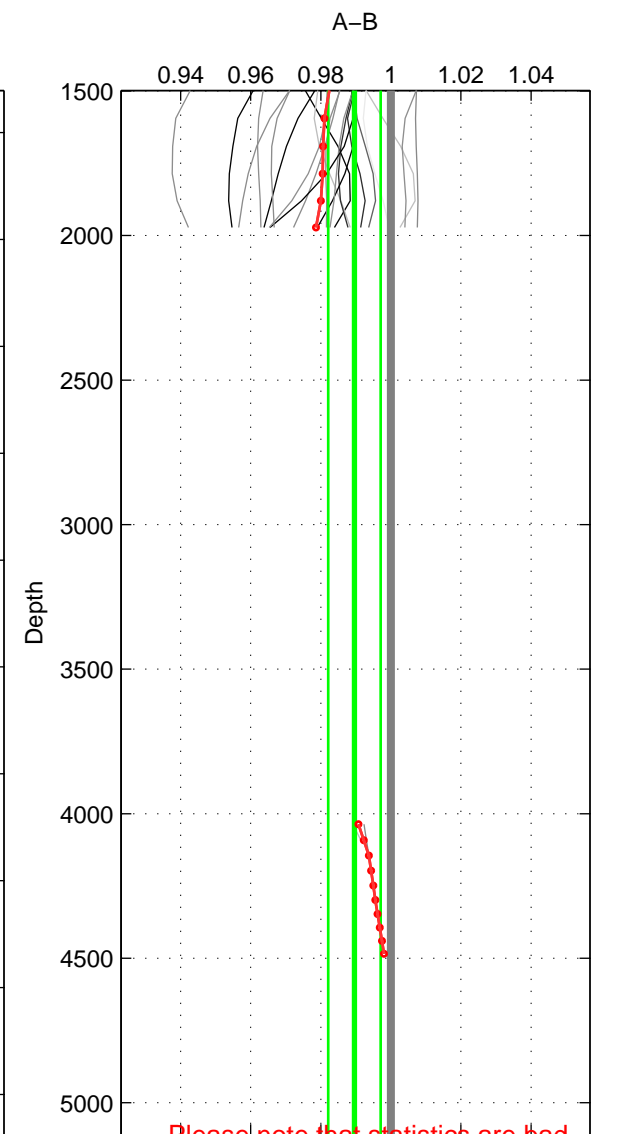

Cruise A (red). Date: Jul 2001 Cruisename: 656-49UF20010710
 Cruise B (blue). Date: Jul 1998 Cruisename: 685-49UP19980703

*** "Favourite" values are means of spaces 1 2.

	Offset	O.StDev	Ratio	R.Stdev	Rating
SIGMA:	-0.027	0.034	0.990	0.013	5
THETA:	-0.048	0.043	0.982	0.017	5
DEPTH:	-0.028	0.021	0.990	0.007	3
FAV. :	-0.038	0.039	0.986	0.015	5

Profiles of A: 34
 Profiles of B: 7
 Diff profs : 21
 WMoffset (A-B): -0.027444
 WMoffset stdev: 0.03393
 WMratio (A/B): 0.98979
 WMratio stdev: 0.012539

Quality (1-5): 5

Profiles of A: 34
 Profiles of B: 7
 Diff profs : 21
 WMoffset (A-B): -0.048307
 WMoffset stdev: 0.043216
 WMratio (A/B): 0.98166
 WMratio stdev: 0.016587

Quality (1-5): 5

Profiles of A: 34
 Profiles of B: 7
 Diff profs : 21
 WMoffset (A-B): -0.027726
 WMoffset stdev: 0.021095
 WMratio (A/B): 0.98959
 WMratio stdev: 0.0074801

Quality (1-5): 3

Please note that statistics are bad.