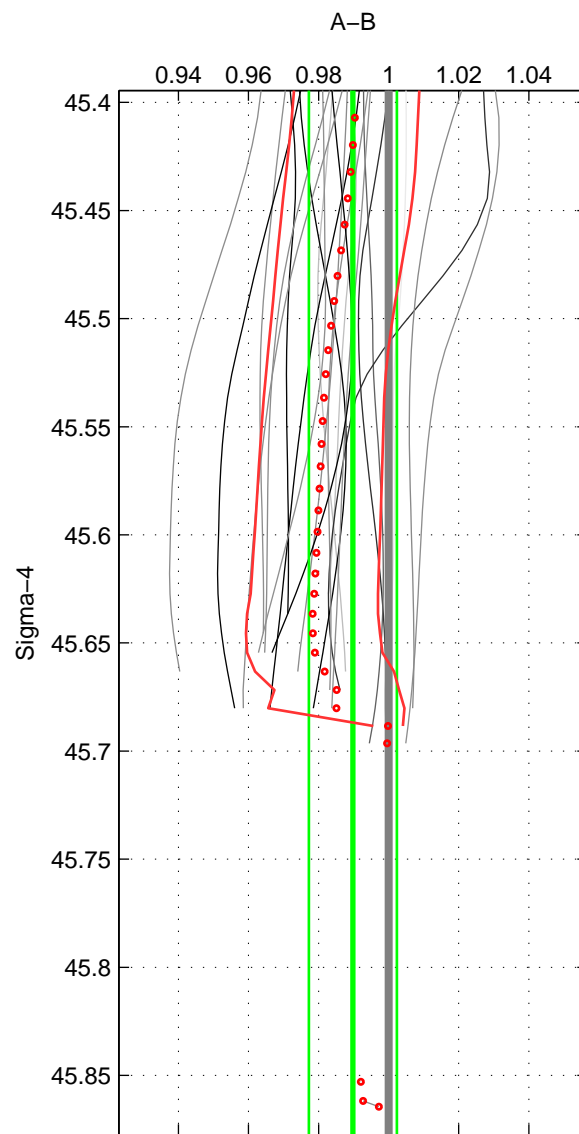

Cruise A (red). Date: Jul 2001 Cruisename: 656-49UF20010710
 Cruise B (blue). Date: Jul 1998 Cruisename: 685-49UP19980703

*** "Favourite" values are means of spaces 1 2.

	Offset	O.StDev	Ratio	R.Stdev	Rating
SIGMA:	-0.027	0.034	0.990	0.013	5
THETA:	-0.048	0.043	0.982	0.017	5
DEPTH:	-0.028	0.021	0.990	0.007	3
FAV. :	-0.038	0.039	0.986	0.015	5

Profiles of A: 34
 Profiles of B: 7
 Diff profs : 21
 WMoffset (A-B): -0.027444
 WMoffset stdev: 0.03393
 WMratio (A/B): 0.98979
 WMratio stdev: 0.012539

Quality (1-5): 5

Profiles of A: 34
 Profiles of B: 7
 Diff profs : 21
 WMoffset (A-B): -0.048307
 WMoffset stdev: 0.043216
 WMratio (A/B): 0.98166
 WMratio stdev: 0.016587

Quality (1-5): 5

Profiles of A: 34
 Profiles of B: 7
 Diff profs : 21
 WMoffset (A-B): -0.027726
 WMoffset stdev: 0.021095
 WMratio (A/B): 0.98959
 WMratio stdev: 0.0074801

Quality (1-5): 3

Please note that statistics are bad.