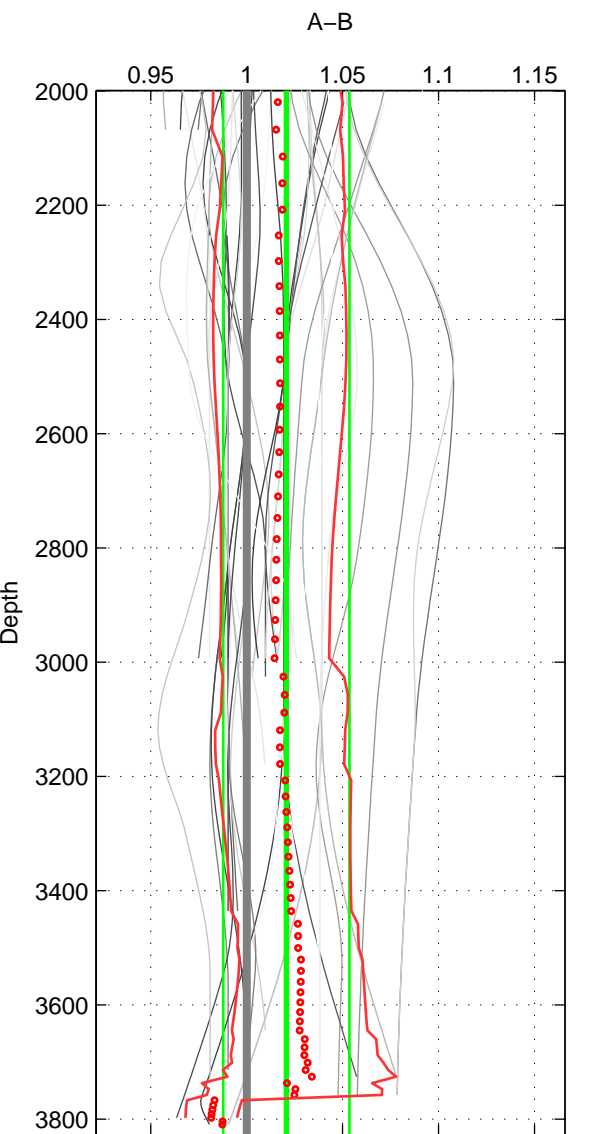

Cruise A (red). Date: Aug 2007 Cruisename: 45-18SN20070726

Cruise B (blue). Date: Sep 2005 Cruisename: 110-77DN20050819

*** "Favourite" values are means of spaces 1 2 3.

	Offset	O.StDev	Ratio	R.Stdev	Rating
SIGMA:	0.024	0.035	1.024	0.034	5
THETA:	0.028	0.036	1.028	0.035	5
DEPTH:	0.021	0.034	1.021	0.033	5
FAV.:	0.025	0.035	1.024	0.034	5

Profiles of A: 19
 Profiles of B: 11
 Diff profs : 48
 WMoffset (A-B): 0.024362
 WMoffset stdev: 0.034567
 WMratio (A/B): 1.0242
 WMratio stdev: 0.03424

Quality (1-5): 5

Profiles of A: 19
 Profiles of B: 11
 Diff profs : 52
 WMoffset (A-B): 0.028355
 WMoffset stdev: 0.036181
 WMratio (A/B): 1.0277
 WMratio stdev: 0.035355

Quality (1-5): 5

Profiles of A: 19
 Profiles of B: 11
 Diff profs : 52
 WMoffset (A-B): 0.021206
 WMoffset stdev: 0.033826
 WMratio (A/B): 1.0207
 WMratio stdev: 0.032897

Quality (1-5): 5