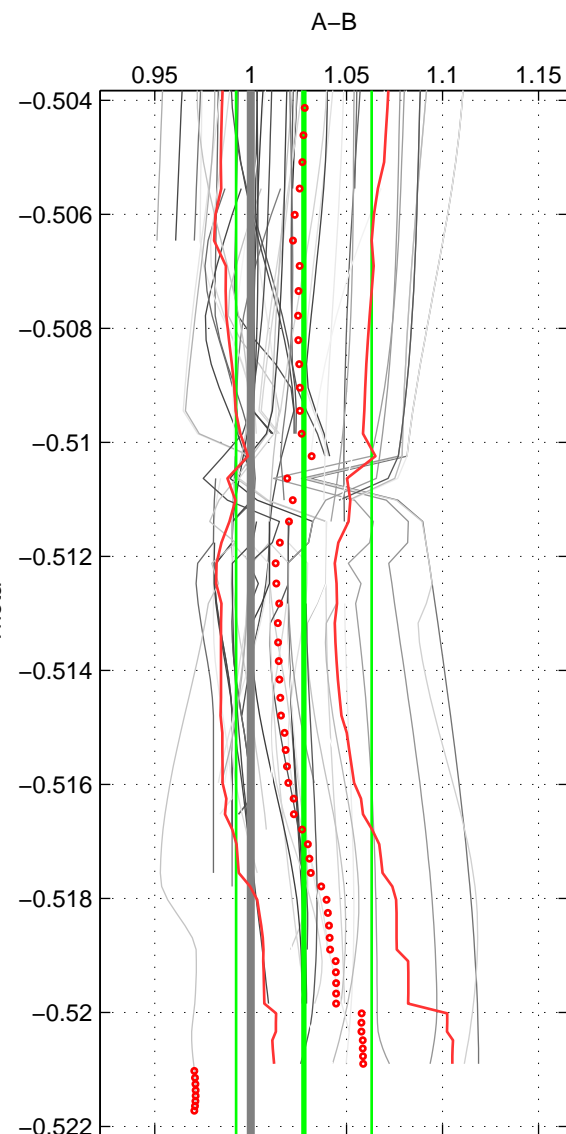

Cruise A (red). Date: Aug 2007 Cruisename: 45-18SN20070726

Cruise B (blue). Date: Sep 2005 Cruisename: 110-77DN20050819

*** "Favourite" values are means of spaces 1 2 3.

	Offset	O.StDev	Ratio	R.Stdev	Rating
SIGMA:	0.024	0.035	1.024	0.034	5
THETA:	0.028	0.036	1.028	0.035	5
DEPTH:	0.021	0.034	1.021	0.033	5
FAV.:	0.025	0.035	1.024	0.034	5

Profiles of A: 19
 Profiles of B: 11
 Diff profs : 48
 WMoffset (A-B): 0.024362
 WMoffset stdev: 0.034567
 WMratio (A/B): 1.0242
 WMratio stdev: 0.03424

Quality (1-5): 5

Profiles of A: 19
 Profiles of B: 11
 Diff profs : 52
 WMoffset (A-B): 0.028355
 WMoffset stdev: 0.036181
 WMratio (A/B): 1.0277
 WMratio stdev: 0.035355

Quality (1-5): 5

Profiles of A: 19
 Profiles of B: 11
 Diff profs : 52
 WMoffset (A-B): 0.021206
 WMoffset stdev: 0.033826
 WMratio (A/B): 1.0207
 WMratio stdev: 0.032897

Quality (1-5): 5