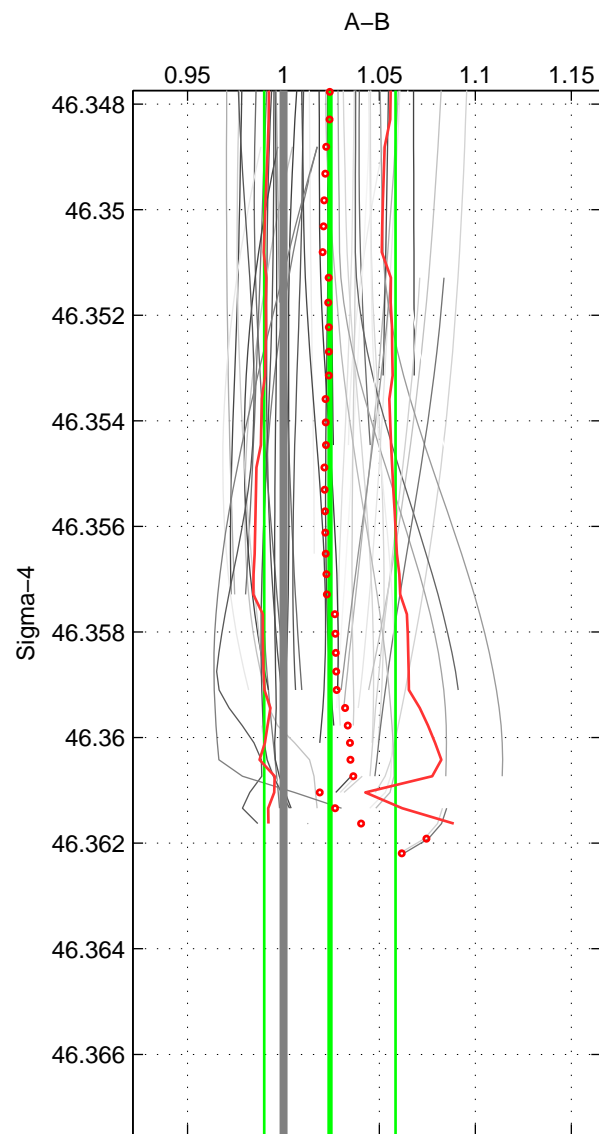

Cruise A (red). Date: Aug 2007 Cruisename: 45-18SN20070726

Cruise B (blue). Date: Sep 2005 Cruisename: 110-77DN20050819

*** "Favourite" values are means of spaces 1 2 3.

	Offset	O.StDev	Ratio	R.Stdev	Rating
SIGMA:	0.024	0.035	1.024	0.034	5
THETA:	0.028	0.036	1.028	0.035	5
DEPTH:	0.021	0.034	1.021	0.033	5
FAV.:	0.025	0.035	1.024	0.034	5

Profiles of A: 19
 Profiles of B: 11
 Diff profs : 48
 WMoffset (A-B): 0.024362
 WMoffset stdev: 0.034567
 WMratio (A/B): 1.0242
 WMratio stdev: 0.03424

Quality (1-5): 5

Profiles of A: 19
 Profiles of B: 11
 Diff profs : 52
 WMoffset (A-B): 0.028355
 WMoffset stdev: 0.036181
 WMratio (A/B): 1.0277
 WMratio stdev: 0.035355

Quality (1-5): 5

Profiles of A: 19
 Profiles of B: 11
 Diff profs : 52
 WMoffset (A-B): 0.021206
 WMoffset stdev: 0.033826
 WMratio (A/B): 1.0207
 WMratio stdev: 0.032897

Quality (1-5): 5