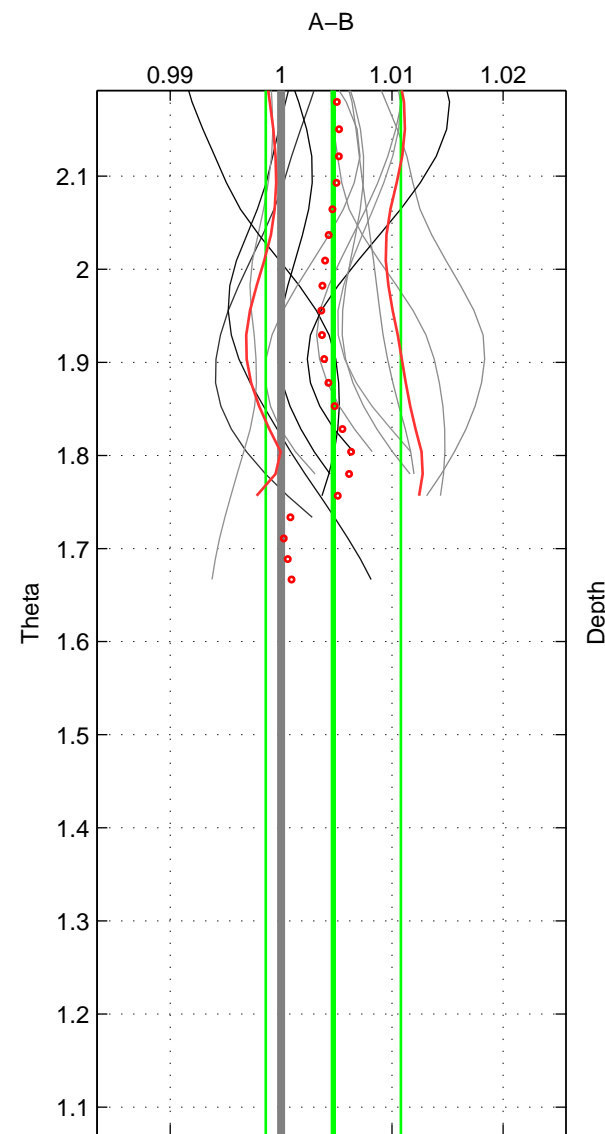

Cruise A (red). Date: May 1999 Cruisename: 687-49UP19990419
 Cruise B (blue). Date: Jun 2004 Cruisename: 703-49UP20040608

*** "Favourite" values are means of spaces 1 2.

	Offset	O.StDev	Ratio	R.Stdev	Rating
SIGMA:	0.002	0.010	1.001	0.003	4
THETA:	0.014	0.018	1.005	0.006	4
DEPTH:	0.007	0.002	1.002	0.001	3
FAV.:	0.008	0.014	1.003	0.005	4

Profiles of A: 8
 Profiles of B: 3
 Diff profs : 6
 WMoffset (A-B): 0.0024228
 WMoffset stdev: 0.010039
 WMratio (A/B): 1.0008
 WMratio stdev: 0.0033483

Quality (1-5): 4

Profiles of A: 8
 Profiles of B: 6
 Diff profs : 13
 WMoffset (A-B): 0.013962
 WMoffset stdev: 0.018106
 WMratio (A/B): 1.0047
 WMratio stdev: 0.0060845

Quality (1-5): 4

Profiles of A: 8
 Profiles of B: 6
 Diff profs : 13
 WMoffset (A-B): 0.0071063
 WMoffset stdev: 0.0020461
 WMratio (A/B): 1.0024
 WMratio stdev: 0.00069563

Quality (1-5): 3

Please note that statistics are bad.