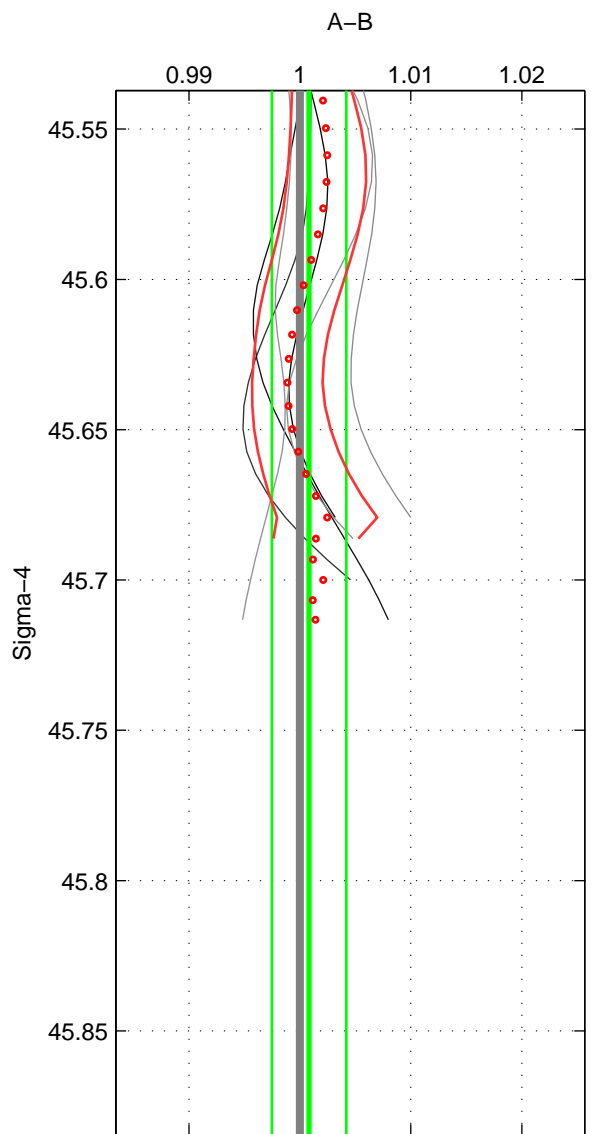

Cruise A (red). Date: May 1999 Cruisename: 687-49UP19990419
 Cruise B (blue). Date: Jun 2004 Cruisename: 703-49UP20040608

*** "Favourite" values are means of spaces 1 2.

	Offset	O.StDev	Ratio	R.Stdev	Rating
SIGMA:	0.002	0.010	1.001	0.003	4
THETA:	0.014	0.018	1.005	0.006	4
DEPTH:	0.007	0.002	1.002	0.001	3
FAV.:	0.008	0.014	1.003	0.005	4

Profiles of A: 8
 Profiles of B: 3
 Diff profs : 6
 WMoffset (A-B): 0.0024228
 WMoffset stdev: 0.010039
 WMratio (A/B): 1.0008
 WMratio stdev: 0.0033483

Quality (1-5): 4

Profiles of A: 8
 Profiles of B: 6
 Diff profs : 13
 WMoffset (A-B): 0.013962
 WMoffset stdev: 0.018106
 WMratio (A/B): 1.0047
 WMratio stdev: 0.0060845

Quality (1-5): 4

Profiles of A: 8
 Profiles of B: 6
 Diff profs : 13
 WMoffset (A-B): 0.0071063
 WMoffset stdev: 0.0020461
 WMratio (A/B): 1.0024
 WMratio stdev: 0.00069563

Quality (1-5): 3

Please note that statistics are bad.