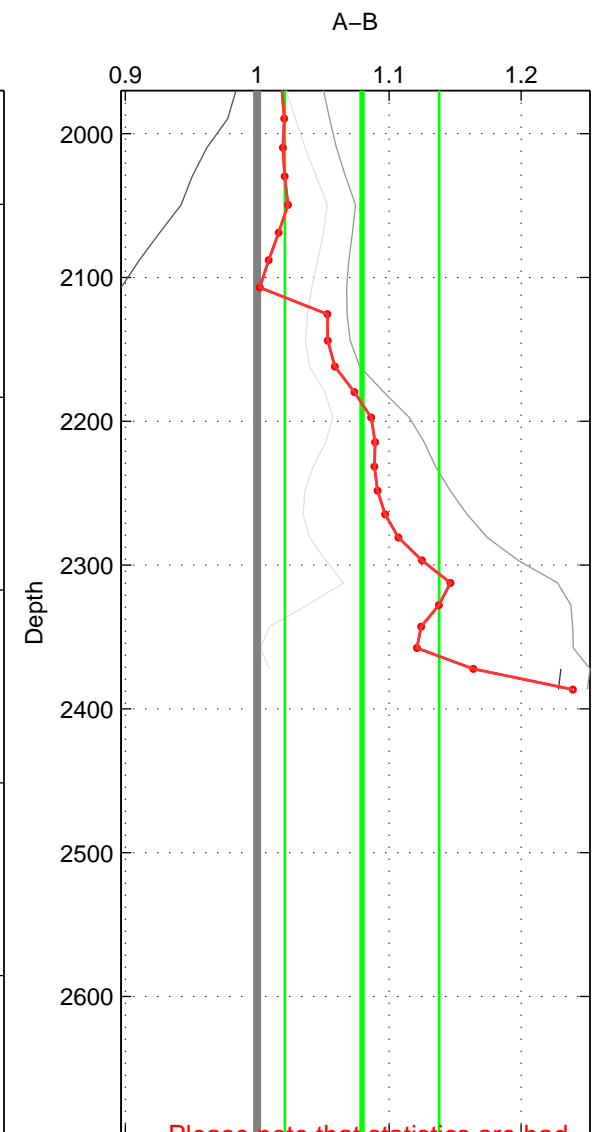

Cruise A (red). Date: Aug 1997 Cruisename: 63-34AR19970805

Cruise B (blue). Date: Nov 1972 Cruisename: 219-316N19720718.1

*** "Favourite" values are means of spaces 1 2.

	Offset	O.StDev	Ratio	R.Stdev	Rating
SIGMA:	-0.036	0.008	0.963	0.009	2
THETA:	-0.025	0.008	0.974	0.008	2
DEPTH:	0.074	0.051	1.079	0.058	1
FAV.:	-0.031	0.008	0.969	0.008	2

Profiles of A: 7
 Profiles of B: 1
 Diff profs: 4
 WMoffset (A-B): -0.035882
 WMoffset stdev: 0.008402
 WMratio (A/B): 0.96334
 WMratio stdev: 0.0086269

Quality (1-5): 2

Profiles of A: 7
 Profiles of B: 1
 Diff profs: 4
 WMoffset (A-B): -0.025374
 WMoffset stdev: 0.0079238
 WMratio (A/B): 0.97375
 WMratio stdev: 0.008233

Quality (1-5): 2

Profiles of A: 7
 Profiles of B: 1
 Diff profs: 4
 WMoffset (A-B): 0.073886
 WMoffset stdev: 0.051176
 WMratio (A/B): 1.0795
 WMratio stdev: 0.058457

Quality (1-5): 1

Please note that statistics are bad.