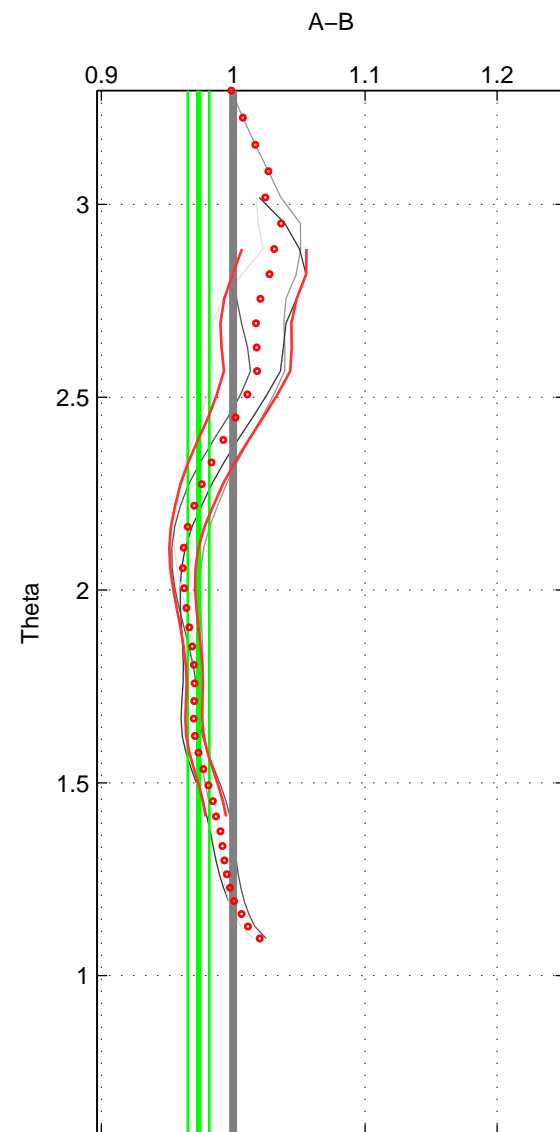

Cruise A (red). Date: Aug 1997 Cruisename: 63-34AR19970805

Cruise B (blue). Date: Nov 1972 Cruisename: 219-316N19720718.1

*** "Favourite" values are means of spaces 1 2.

	Offset	O.StDev	Ratio	R.Stdev	Rating
SIGMA:	-0.036	0.008	0.963	0.009	2
THETA:	-0.025	0.008	0.974	0.008	2
DEPTH:	0.074	0.051	1.079	0.058	1
FAV.:	-0.031	0.008	0.969	0.008	2

Profiles of A: 7
 Profiles of B: 1
 Diff profs: 4
 WMoffset (A-B): -0.035882
 WMoffset stdev: 0.008402
 WMratio (A/B): 0.96334
 WMratio stdev: 0.0086269

Quality (1-5): 2

Profiles of A: 7
 Profiles of B: 1
 Diff profs: 4
 WMoffset (A-B): -0.025374
 WMoffset stdev: 0.0079238
 WMratio (A/B): 0.97375
 WMratio stdev: 0.008233

Quality (1-5): 2

Profiles of A: 7
 Profiles of B: 1
 Diff profs: 4
 WMoffset (A-B): 0.073886
 WMoffset stdev: 0.051176
 WMratio (A/B): 1.0795
 WMratio stdev: 0.058457

Quality (1-5): 1

Please note that statistics are bad.