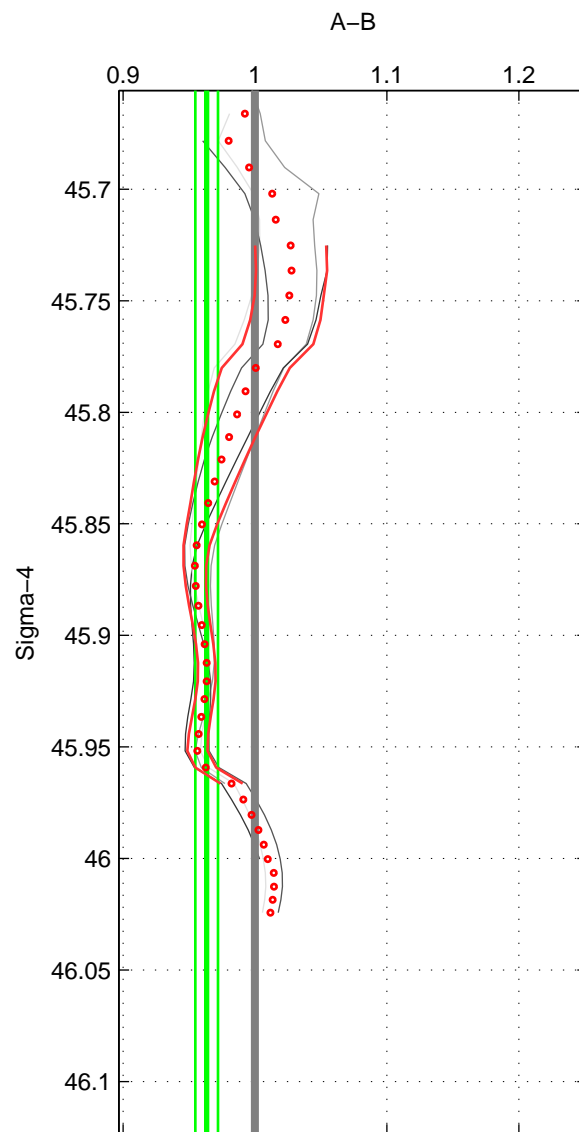

Cruise A (red). Date: Aug 1997 Cruisename: 63-34AR19970805

Cruise B (blue). Date: Nov 1972 Cruisename: 219-316N19720718.1

*** "Favourite" values are means of spaces 1 2.

	Offset	O.StDev	Ratio	R.Stdev	Rating
SIGMA:	-0.036	0.008	0.963	0.009	2
THETA:	-0.025	0.008	0.974	0.008	2
DEPTH:	0.074	0.051	1.079	0.058	1
FAV.:	-0.031	0.008	0.969	0.008	2

Profiles of A: 7
 Profiles of B: 1
 Diff profs: 4
 WMoffset (A-B): -0.035882
 WMoffset stdev: 0.008402
 WMratio (A/B): 0.96334
 WMratio stdev: 0.0086269

Quality (1-5): 2

Profiles of A: 7
 Profiles of B: 1
 Diff profs: 4
 WMoffset (A-B): -0.025374
 WMoffset stdev: 0.0079238
 WMratio (A/B): 0.97375
 WMratio stdev: 0.008233

Quality (1-5): 2

Profiles of A: 7
 Profiles of B: 1
 Diff profs: 4
 WMoffset (A-B): 0.073886
 WMoffset stdev: 0.051176
 WMratio (A/B): 1.0795
 WMratio stdev: 0.058457

Quality (1-5): 1

Please note that statistics are bad.