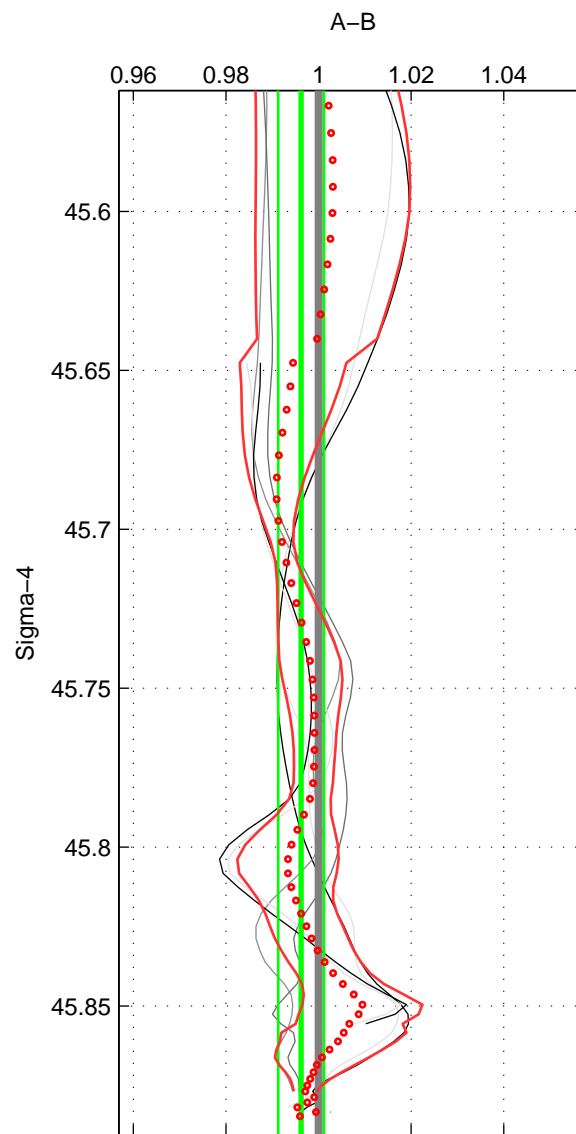

Cruise A (red). Date: May 1999 Cruisename: 584-49NZ1990508

Cruise B (blue). Date: Oct 2008 Cruisename: 615-49NZ20081011

\*\*\* "Favourite" values are means of spaces 1 2 3.

	Offset	O.StDev	Ratio	R.Stdev	Rating
SIGMA:	-0.010	0.014	0.996	0.005	3
THETA:	-0.019	0.015	0.993	0.005	3
DEPTH:	-0.018	0.009	0.993	0.003	3
FAV.:	-0.016	0.012	0.994	0.005	3

Profiles of A: 3  
 Profiles of B: 4  
 Diff profs : 6  
 WMoffset (A-B): -0.0101  
 WMoffset stdev: 0.013645  
 WMratio (A/B): 0.99623  
 WMratio stdev: 0.0049617

Quality (1-5): 3

Profiles of A: 3  
 Profiles of B: 4  
 Diff profs : 6  
 WMoffset (A-B): -0.018937  
 WMoffset stdev: 0.014606  
 WMratio (A/B): 0.99311  
 WMratio stdev: 0.0051226

Quality (1-5): 3

Profiles of A: 3  
 Profiles of B: 4  
 Diff profs : 6  
 WMoffset (A-B): -0.017858  
 WMoffset stdev: 0.0087197  
 WMratio (A/B): 0.99292  
 WMratio stdev: 0.0034965

Quality (1-5): 3