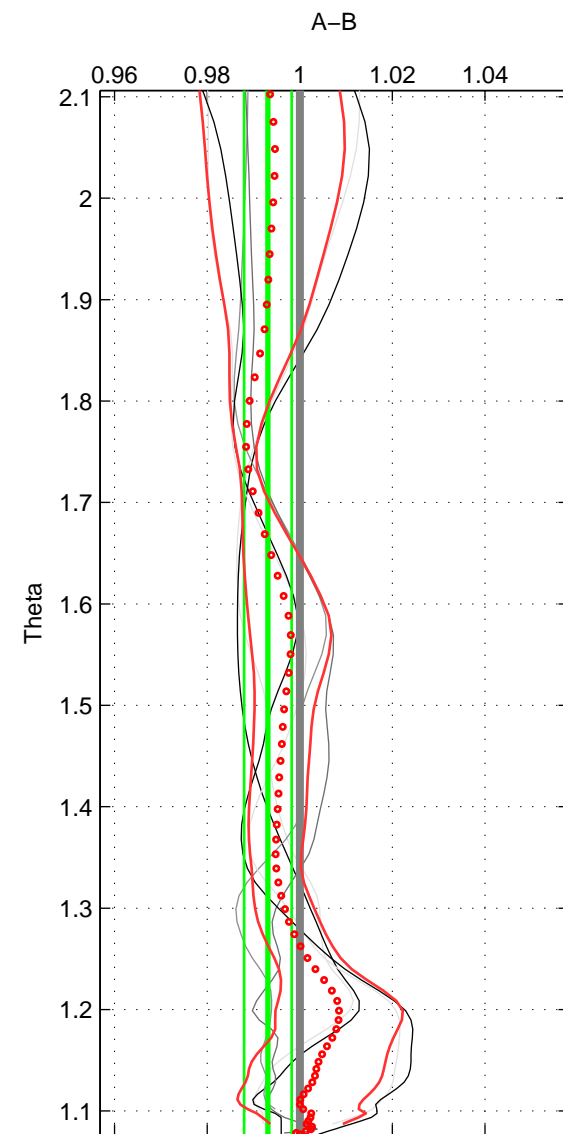

Cruise A (red). Date: May 1999 Cruisename: 584-49NZ1990508

Cruise B (blue). Date: Oct 2008 Cruisename: 615-49NZ20081011

\*\*\* "Favourite" values are means of spaces 1 2 3.

	Offset	O.StDev	Ratio	R.Stdev	Rating
SIGMA:	-0.010	0.014	0.996	0.005	3
THETA:	-0.019	0.015	0.993	0.005	3
DEPTH:	-0.018	0.009	0.993	0.003	3
FAV.:	-0.016	0.012	0.994	0.005	3

Profiles of A: 3  
 Profiles of B: 4  
 Diff profs : 6  
 WMoffset (A-B): -0.0101  
 WMoffset stdev: 0.013645  
 WMratio (A/B): 0.99623  
 WMratio stdev: 0.0049617

Quality (1-5): 3

Profiles of A: 3  
 Profiles of B: 4  
 Diff profs : 6  
 WMoffset (A-B): -0.018937  
 WMoffset stdev: 0.014606  
 WMratio (A/B): 0.99311  
 WMratio stdev: 0.0051226

Quality (1-5): 3

Profiles of A: 3  
 Profiles of B: 4  
 Diff profs : 6  
 WMoffset (A-B): -0.017858  
 WMoffset stdev: 0.0087197  
 WMratio (A/B): 0.99292  
 WMratio stdev: 0.0034965

Quality (1-5): 3