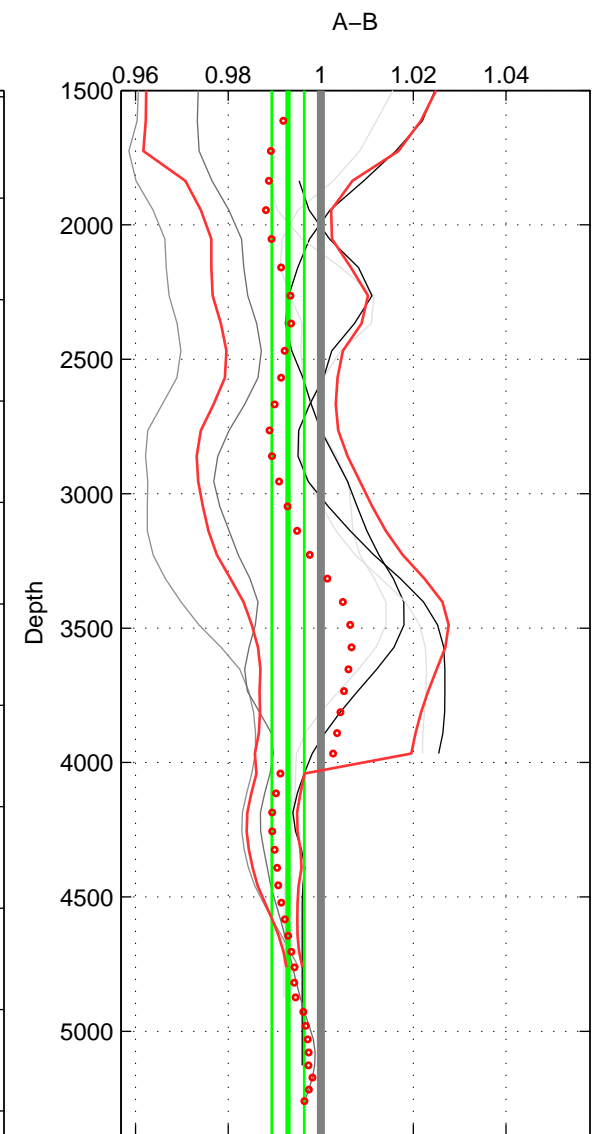

Cruise A (red). Date: May 1999 Cruisename: 584-49NZ1990508

Cruise B (blue). Date: Oct 2008 Cruisename: 615-49NZ20081011

\*\*\* "Favourite" values are means of spaces 1 2 3.

	Offset	O.StDev	Ratio	R.Stdev	Rating
SIGMA:	-0.010	0.014	0.996	0.005	3
THETA:	-0.019	0.015	0.993	0.005	3
DEPTH:	-0.018	0.009	0.993	0.003	3
FAV.:	-0.016	0.012	0.994	0.005	3

Profiles of A: 3  
 Profiles of B: 4  
 Diff profs : 6  
 WMoffset (A-B): -0.0101  
 WMoffset stdev: 0.013645  
 WMratio (A/B): 0.99623  
 WMratio stdev: 0.0049617

Quality (1-5): 3

Profiles of A: 3  
 Profiles of B: 4  
 Diff profs : 6  
 WMoffset (A-B): -0.018937  
 WMoffset stdev: 0.014606  
 WMratio (A/B): 0.99311  
 WMratio stdev: 0.0051226

Quality (1-5): 3

Profiles of A: 3  
 Profiles of B: 4  
 Diff profs : 6  
 WMoffset (A-B): -0.017858  
 WMoffset stdev: 0.0087197  
 WMratio (A/B): 0.99292  
 WMratio stdev: 0.0034965

Quality (1-5): 3