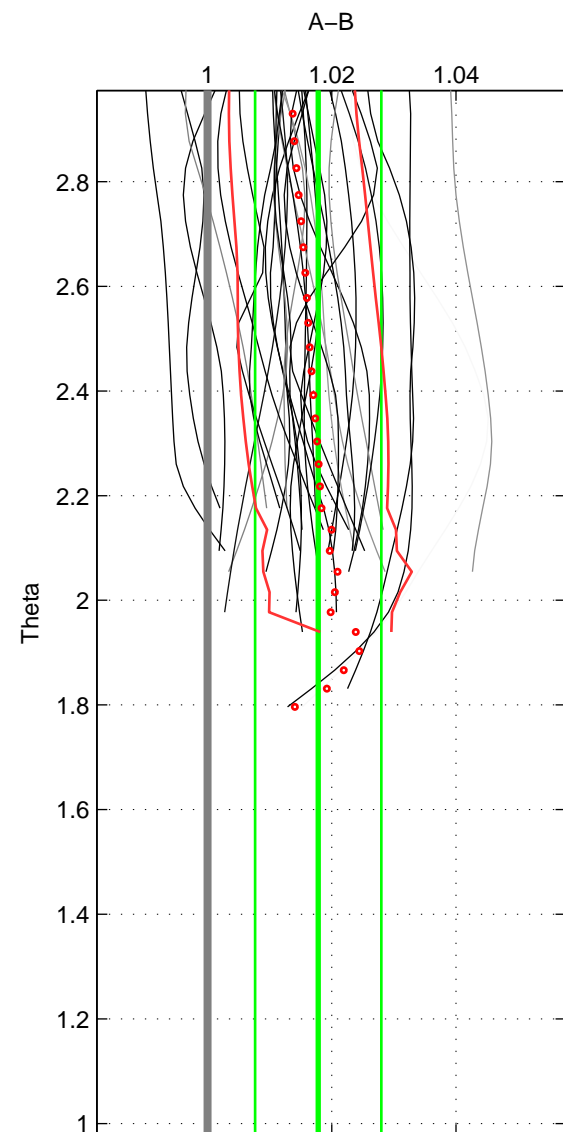

Cruise A (red). Date: Jul 2005 Cruisename: 669-49UF20050615

Cruise B (blue). Date: Jul 2008 Cruisename: 678-49UF20080617

*** "Favourite" values are means of spaces 1 2.

	Offset	O.StDev	Ratio	R.Stdev	Rating
SIGMA:	0.045	0.028	1.017	0.010	4
THETA:	0.049	0.029	1.018	0.010	4
DEPTH:	0.042	0.002	1.015	0.001	3
FAV.:	0.047	0.028	1.017	0.010	4

Profiles of A: 25
 Profiles of B: 29
 Diff profs : 31
 WMoffset (A-B): 0.04538
 WMoffset stdev: 0.028377
 WMratio (A/B): 1.0165
 WMratio stdev: 0.010363

Quality (1-5): 4

Profiles of A: 25
 Profiles of B: 29
 Diff profs : 31
 WMoffset (A-B): 0.048982
 WMoffset stdev: 0.028588
 WMratio (A/B): 1.0178
 WMratio stdev: 0.010164

Quality (1-5): 4

Profiles of A: 25
 Profiles of B: 29
 Diff profs : 31
 WMoffset (A-B): 0.041702
 WMoffset stdev: 0.0017569
 WMratio (A/B): 1.0153
 WMratio stdev: 0.00083736

Quality (1-5): 3

Please note that statistics are bad.