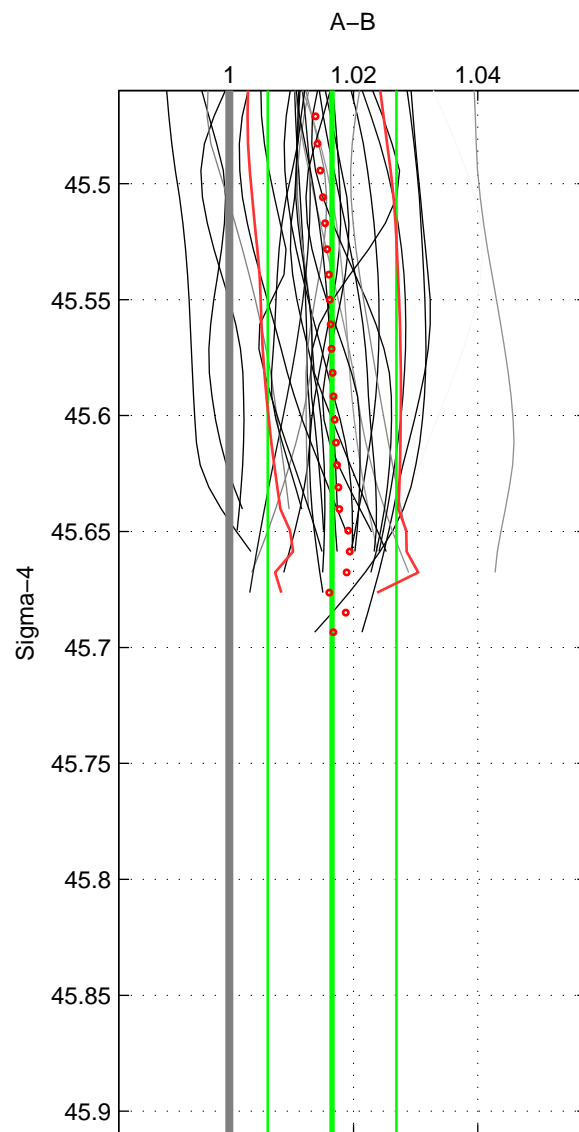

Cruise A (red). Date: Jul 2005 Cruisename: 669-49UF20050615

Cruise B (blue). Date: Jul 2008 Cruisename: 678-49UF20080617

*** "Favourite" values are means of spaces 1 2.

	Offset	O.StDev	Ratio	R.Stdev	Rating
SIGMA:	0.045	0.028	1.017	0.010	4
THETA:	0.049	0.029	1.018	0.010	4
DEPTH:	0.042	0.002	1.015	0.001	3
FAV.:	0.047	0.028	1.017	0.010	4

Profiles of A: 25
 Profiles of B: 29
 Diff profs : 31
 WMoffset (A-B): 0.04538
 WMoffset stdev: 0.028377
 WMratio (A/B): 1.0165
 WMratio stdev: 0.010363

Quality (1-5): 4

Profiles of A: 25
 Profiles of B: 29
 Diff profs : 31
 WMoffset (A-B): 0.048982
 WMoffset stdev: 0.028588
 WMratio (A/B): 1.0178
 WMratio stdev: 0.010164

Quality (1-5): 4

Profiles of A: 25
 Profiles of B: 29
 Diff profs : 31
 WMoffset (A-B): 0.041702
 WMoffset stdev: 0.0017569
 WMratio (A/B): 1.0153
 WMratio stdev: 0.00083736

Quality (1-5): 3

Please note that statistics are bad.