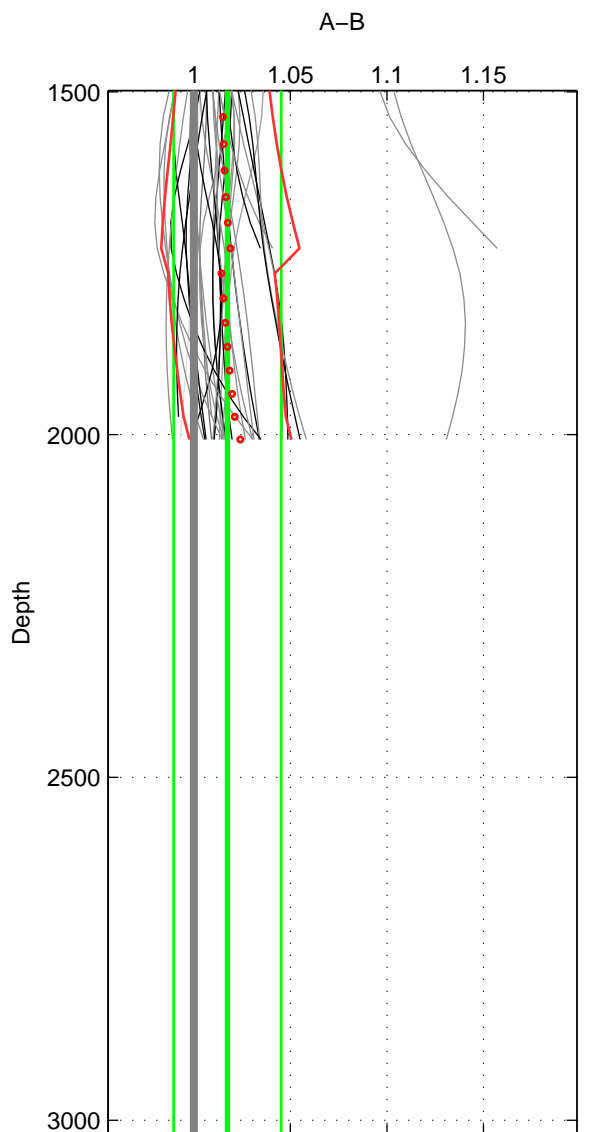

Cruise A (red). Date: Jul 2002 Cruisename: 697-49UP20020620  
 Cruise B (blue). Date: Jun 2004 Cruisename: 703-49UP20040608

\*\*\* "Favourite" values are means of spaces 1 2.

	Offset	O.StDev	Ratio	R.Stdev	Rating
SIGMA:	0.025	0.032	1.008	0.011	4
THETA:	0.045	0.052	1.015	0.018	4
DEPTH:	0.051	0.082	1.017	0.028	3
FAV.:	0.035	0.042	1.012	0.014	4

Profiles of A: 24  
 Profiles of B: 5  
 Diff profs : 13  
 WMoffset (A-B): 0.024704  
 WMoffset stdev: 0.031905  
 WMratio (A/B): 1.0082  
 WMratio stdev: 0.010719

Quality (1-5): 4

Profiles of A: 24  
 Profiles of B: 13  
 Diff profs : 35  
 WMoffset (A-B): 0.045271  
 WMoffset stdev: 0.051856  
 WMratio (A/B): 1.0154  
 WMratio stdev: 0.017846

Quality (1-5): 4

Profiles of A: 24  
 Profiles of B: 13  
 Diff profs : 35  
 WMoffset (A-B): 0.051318  
 WMoffset stdev: 0.081542  
 WMratio (A/B): 1.0174  
 WMratio stdev: 0.027842

Quality (1-5): 3