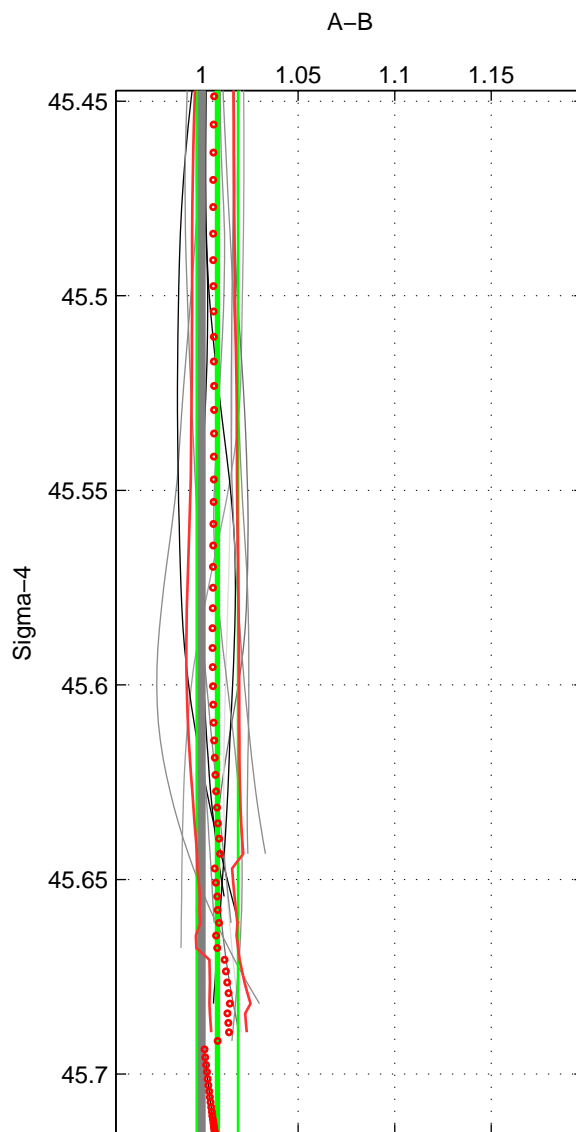

Cruise A (red). Date: Jul 2002 Cruisename: 697-49UP20020620  
 Cruise B (blue). Date: Jun 2004 Cruisename: 703-49UP20040608

\*\*\* "Favourite" values are means of spaces 1 2.

	Offset	O.StDev	Ratio	R.Stdev	Rating
SIGMA:	0.025	0.032	1.008	0.011	4
THETA:	0.045	0.052	1.015	0.018	4
DEPTH:	0.051	0.082	1.017	0.028	3
FAV.:	0.035	0.042	1.012	0.014	4

Profiles of A: 24  
 Profiles of B: 5  
 Diff profs : 13  
 WMoffset (A-B): 0.024704  
 WMoffset stdev: 0.031905  
 WMratio (A/B): 1.0082  
 WMratio stdev: 0.010719

Quality (1-5): 4

Profiles of A: 24  
 Profiles of B: 13  
 Diff profs : 35  
 WMoffset (A-B): 0.045271  
 WMoffset stdev: 0.051856  
 WMratio (A/B): 1.0154  
 WMratio stdev: 0.017846

Quality (1-5): 4

Profiles of A: 24  
 Profiles of B: 13  
 Diff profs : 35  
 WMoffset (A-B): 0.051318  
 WMoffset stdev: 0.081542  
 WMratio (A/B): 1.0174  
 WMratio stdev: 0.027842

Quality (1-5): 3