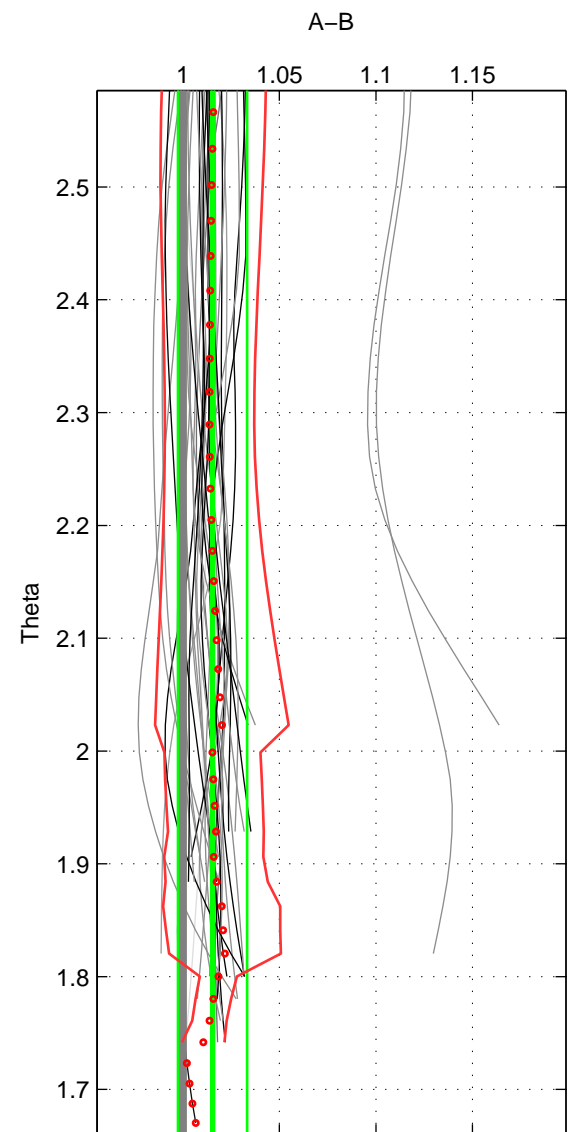

Cruise A (red). Date: Jul 2002 Cruisename: 697-49UP20020620  
 Cruise B (blue). Date: Jun 2004 Cruisename: 703-49UP20040608

\*\*\* "Favourite" values are means of spaces 1 2.

	Offset	O.StDev	Ratio	R.Stdev	Rating
SIGMA:	0.025	0.032	1.008	0.011	4
THETA:	0.045	0.052	1.015	0.018	4
DEPTH:	0.051	0.082	1.017	0.028	3
FAV.:	0.035	0.042	1.012	0.014	4

Profiles of A: 24  
 Profiles of B: 5  
 Diff profs : 13  
 WMoffset (A-B): 0.024704  
 WMoffset stdev: 0.031905  
 WMratio (A/B): 1.0082  
 WMratio stdev: 0.010719

Quality (1-5): 4

Profiles of A: 24  
 Profiles of B: 13  
 Diff profs : 35  
 WMoffset (A-B): 0.045271  
 WMoffset stdev: 0.051856  
 WMratio (A/B): 1.0154  
 WMratio stdev: 0.017846

Quality (1-5): 4

Profiles of A: 24  
 Profiles of B: 13  
 Diff profs : 35  
 WMoffset (A-B): 0.051318  
 WMoffset stdev: 0.081542  
 WMratio (A/B): 1.0174  
 WMratio stdev: 0.027842

Quality (1-5): 3