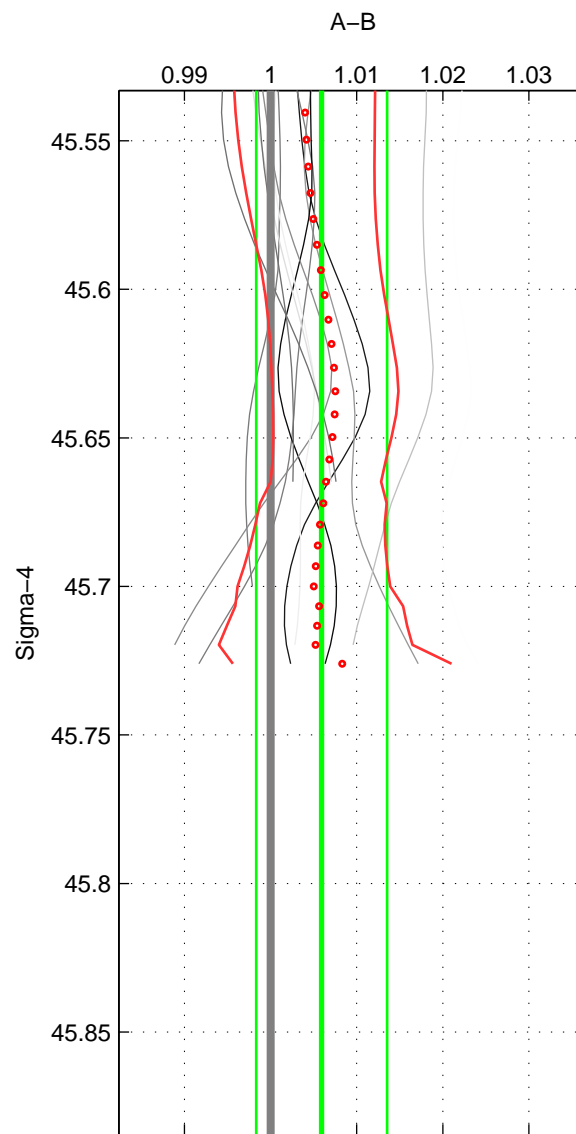

Cruise A (red). Date: Jun 1997 Cruisename: 681-49UP19970530
 Cruise B (blue). Date: May 1999 Cruisename: 687-49UP19990419

*** "Favourite" values are those of space 1.

	Offset	O.StDev	Ratio	R.Stdev	Rating
SIGMA:	0.018	0.022	1.006	0.008	5
THETA:	0.019	0.021	1.006	0.007	4
DEPTH:	0.011	0.001	1.004	0.000	3
FAV.:	0.018	0.022	1.006	0.008	5

Profiles of A: 5
 Profiles of B: 9
 Diff profs: 12
 WMoffset (A-B): 0.017583
 WMoffset stdev: 0.022452
 WMratio (A/B): 1.0059
 WMratio stdev: 0.0075962

Quality (1-5): 5

Profiles of A: 5
 Profiles of B: 9
 Diff profs: 12
 WMoffset (A-B): 0.018585
 WMoffset stdev: 0.021478
 WMratio (A/B): 1.0063
 WMratio stdev: 0.0072776

Quality (1-5): 4

Profiles of A: 5
 Profiles of B: 9
 Diff profs: 12
 WMoffset (A-B): 0.011295
 WMoffset stdev: 0.00069142
 WMratio (A/B): 1.0038
 WMratio stdev: 0.00027256

Quality (1-5): 3

Please note that statistics are bad.