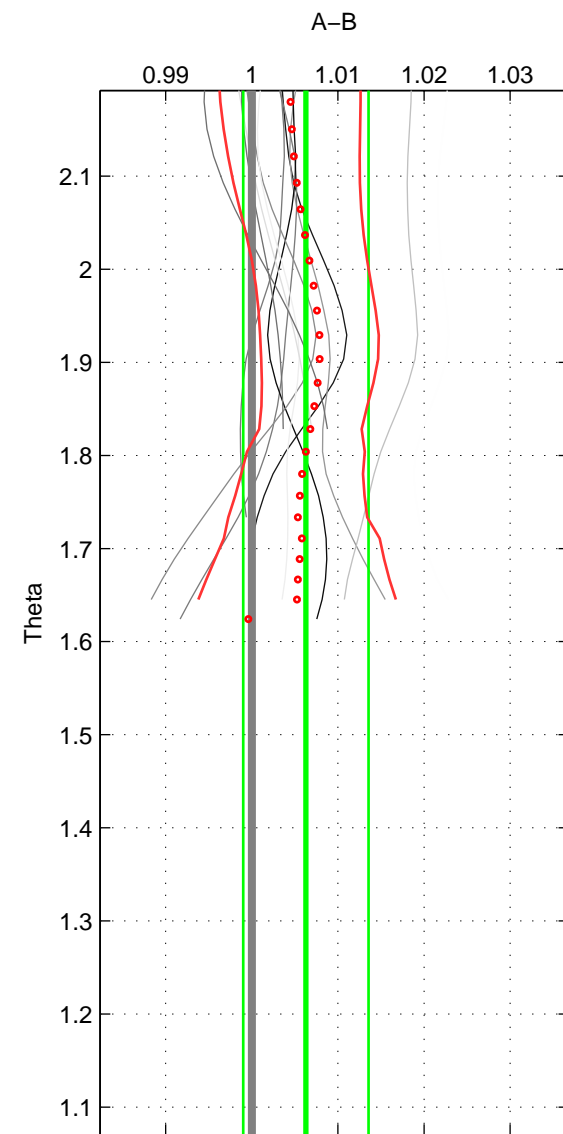

Cruise A (red). Date: Jun 1997 Cruisename: 681-49UP19970530
 Cruise B (blue). Date: May 1999 Cruisename: 687-49UP19990419

*** "Favourite" values are those of space 1.

	Offset	O.StDev	Ratio	R.Stdev	Rating
SIGMA:	0.018	0.022	1.006	0.008	5
THETA:	0.019	0.021	1.006	0.007	4
DEPTH:	0.011	0.001	1.004	0.000	3
FAV.:	0.018	0.022	1.006	0.008	5

Profiles of A: 5
 Profiles of B: 9
 Diff profs: 12
 WMoffset (A-B): 0.017583
 WMoffset stdev: 0.022452
 WMratio (A/B): 1.0059
 WMratio stdev: 0.0075962

Quality (1-5): 5

Profiles of A: 5
 Profiles of B: 9
 Diff profs: 12
 WMoffset (A-B): 0.018585
 WMoffset stdev: 0.021478
 WMratio (A/B): 1.0063
 WMratio stdev: 0.0072776

Quality (1-5): 4

Profiles of A: 5
 Profiles of B: 9
 Diff profs: 12
 WMoffset (A-B): 0.011295
 WMoffset stdev: 0.00069142
 WMratio (A/B): 1.0038
 WMratio stdev: 0.00027256

Quality (1-5): 3

Please note that statistics are bad.