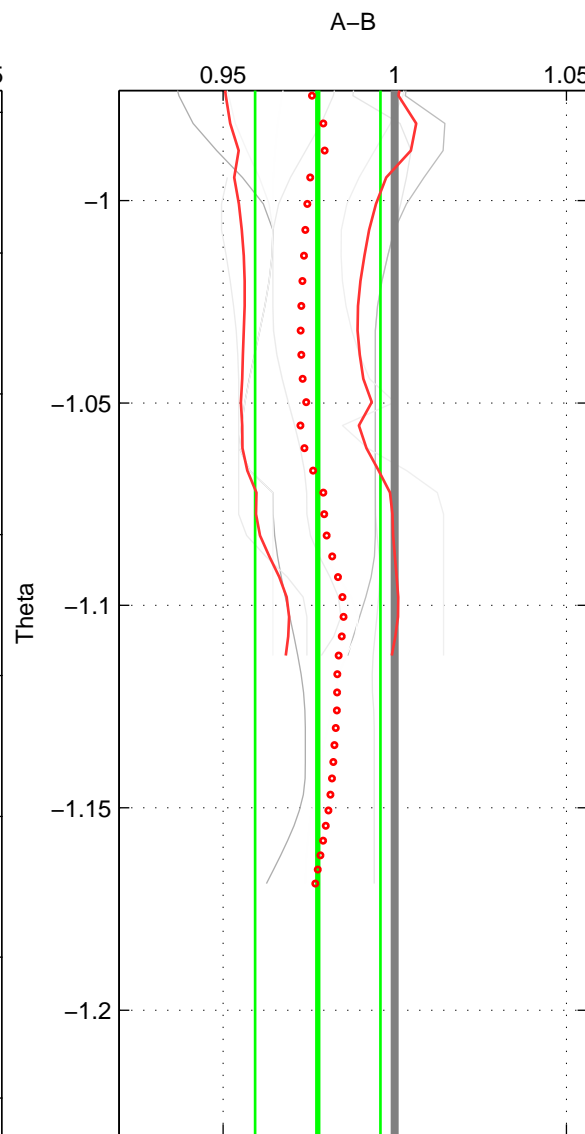

Cruise A (red). Date: Jul 1984 Cruisename: 1-06AQ19840719

Cruise B (blue). Date: May 1997 Cruisename: 96-58JH19970414

*** "Favourite" values are means of spaces 1 2 3.

	Offset	O.StDev	Ratio	R.Stdev	Rating
SIGMA:	-0.024	0.018	0.976	0.017	2
THETA:	-0.023	0.018	0.978	0.018	2
DEPTH:	-0.037	0.005	0.963	0.005	2
FAV.:	-0.028	0.014	0.972	0.014	2

Profiles of A: 5
 Profiles of B: 2
 Diff profs : 8
 WMoffset (A-B): -0.024221
 WMoffset stdev: 0.017533
 WMratio (A/B): 0.97587
 WMratio stdev: 0.017462

Quality (1-5): 2

Profiles of A: 5
 Profiles of B: 2
 Diff profs : 8
 WMoffset (A-B): -0.02252
 WMoffset stdev: 0.018336
 WMratio (A/B): 0.97758
 WMratio stdev: 0.018245

Quality (1-5): 2

Profiles of A: 5
 Profiles of B: 2
 Diff profs : 8
 WMoffset (A-B): -0.03732
 WMoffset stdev: 0.005332
 WMratio (A/B): 0.96287
 WMratio stdev: 0.0053007

Quality (1-5): 2