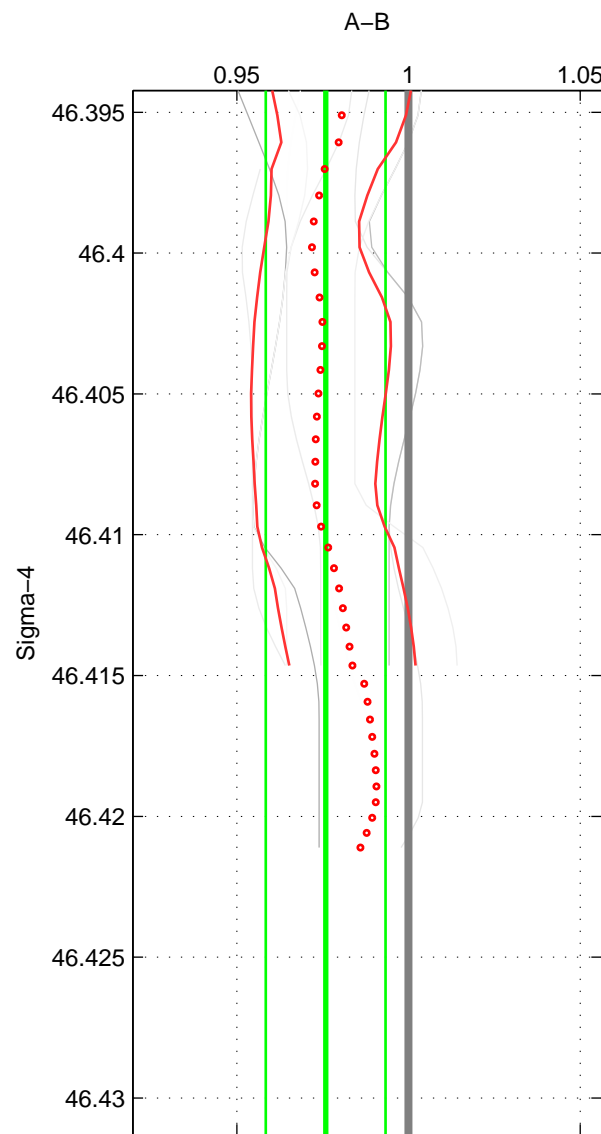

Cruise A (red). Date: Jul 1984 Cruisename: 1-06AQ19840719

Cruise B (blue). Date: May 1997 Cruisename: 96-58JH19970414

*** "Favourite" values are means of spaces 1 2 3.

	Offset	O.StDev	Ratio	R.Stdev	Rating
SIGMA:	-0.024	0.018	0.976	0.017	2
THETA:	-0.023	0.018	0.978	0.018	2
DEPTH:	-0.037	0.005	0.963	0.005	2
FAV.:	-0.028	0.014	0.972	0.014	2

Profiles of A: 5
 Profiles of B: 2
 Diff profs : 8
 WMoffset (A-B): -0.024221
 WMoffset stdev: 0.017533
 WMratio (A/B): 0.97587
 WMratio stdev: 0.017462

Quality (1-5): 2

Profiles of A: 5
 Profiles of B: 2
 Diff profs : 8
 WMoffset (A-B): -0.02252
 WMoffset stdev: 0.018336
 WMratio (A/B): 0.97758
 WMratio stdev: 0.018245

Quality (1-5): 2

Profiles of A: 5
 Profiles of B: 2
 Diff profs : 8
 WMoffset (A-B): -0.03732
 WMoffset stdev: 0.005332
 WMratio (A/B): 0.96287
 WMratio stdev: 0.0053007

Quality (1-5): 2