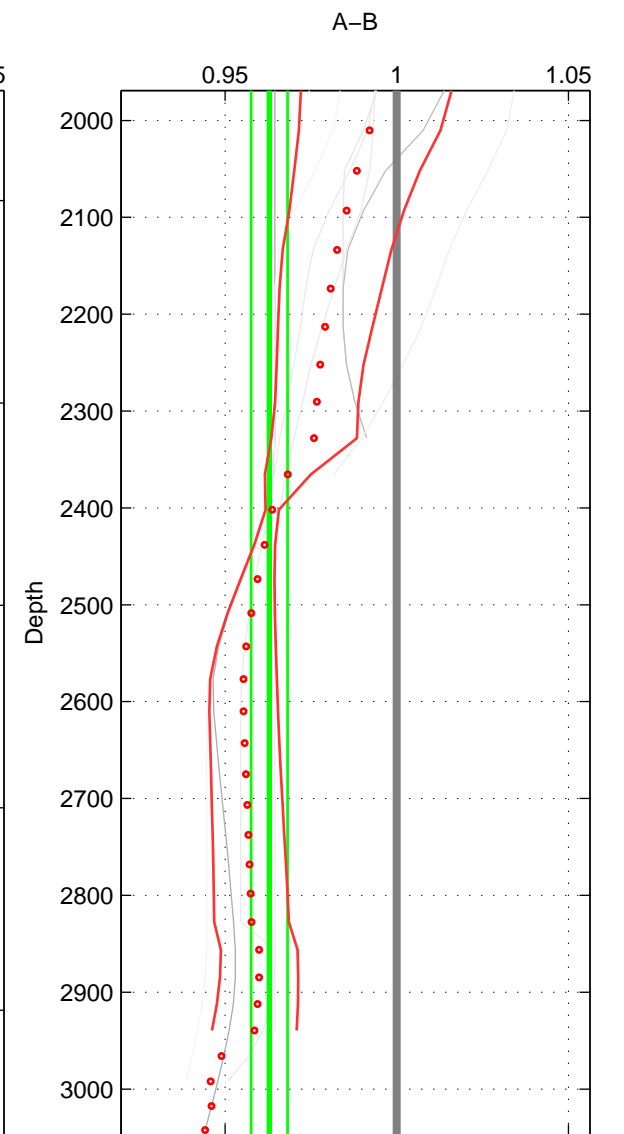

Cruise A (red). Date: Jul 1984 Cruisename: 1-06AQ19840719

Cruise B (blue). Date: May 1997 Cruisename: 96-58JH19970414

*** "Favourite" values are means of spaces 1 2 3.

	Offset	O.StDev	Ratio	R.Stdev	Rating
SIGMA:	-0.024	0.018	0.976	0.017	2
THETA:	-0.023	0.018	0.978	0.018	2
DEPTH:	-0.037	0.005	0.963	0.005	2
FAV.:	-0.028	0.014	0.972	0.014	2

Profiles of A: 5
 Profiles of B: 2
 Diff profs : 8
 WMoffset (A-B): -0.024221
 WMoffset stdev: 0.017533
 WMratio (A/B): 0.97587
 WMratio stdev: 0.017462

Quality (1-5): 2

Profiles of A: 5
 Profiles of B: 2
 Diff profs : 8
 WMoffset (A-B): -0.02252
 WMoffset stdev: 0.018336
 WMratio (A/B): 0.97758
 WMratio stdev: 0.018245

Quality (1-5): 2

Profiles of A: 5
 Profiles of B: 2
 Diff profs : 8
 WMoffset (A-B): -0.03732
 WMoffset stdev: 0.005332
 WMratio (A/B): 0.96287
 WMratio stdev: 0.0053007

Quality (1-5): 2