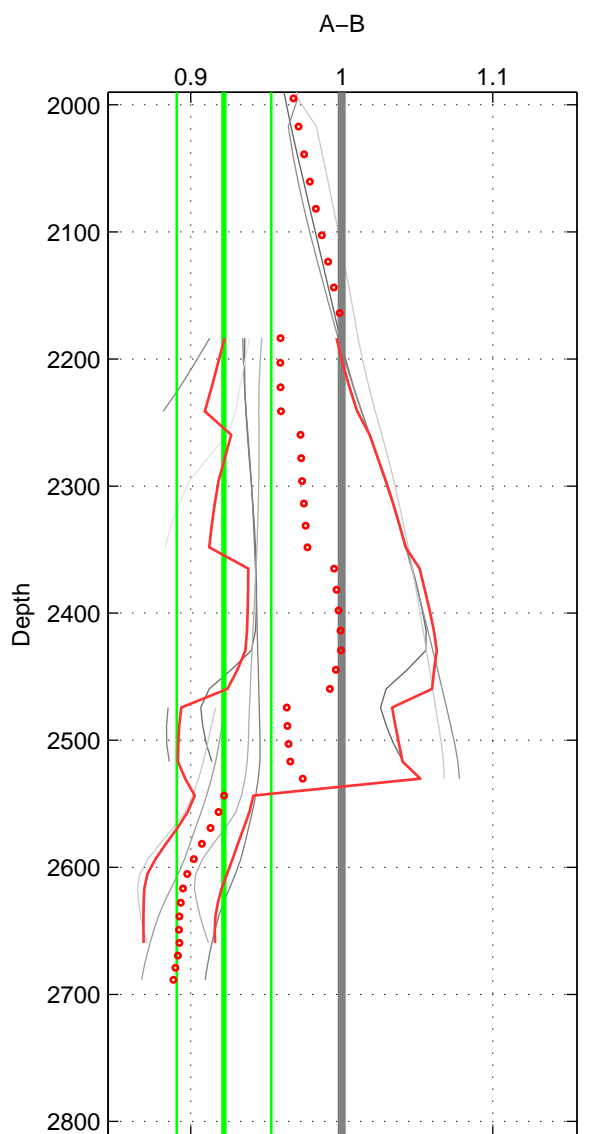

Cruise A (red). Date: Jan 2011 Cruisename: 280-45CE20110103

Cruise B (blue). Date: Sep 2007 Cruisename: 292-64PE20070830

*** "Favourite" values are means of spaces 1 2.

	Offset	O.StDev	Ratio	R.Stdev	Rating
SIGMA:	-0.035	0.022	0.971	0.019	4
THETA:	-0.046	0.023	0.961	0.019	4
DEPTH:	-0.099	0.042	0.922	0.031	3
FAV. :	-0.040	0.023	0.966	0.019	4

Profiles of A: 3
 Profiles of B: 6
 Diff profs : 13
 WMoffset (A-B): -0.03455
 WMoffset stdev: 0.02226
 WMratio (A/B): 0.97102
 WMratio stdev: 0.018932

Quality (1-5): 4

Profiles of A: 3
 Profiles of B: 6
 Diff profs : 14
 WMoffset (A-B): -0.045918
 WMoffset stdev: 0.022796
 WMratio (A/B): 0.96127
 WMratio stdev: 0.019243

Quality (1-5): 4

Profiles of A: 3
 Profiles of B: 6
 Diff profs : 11
 WMoffset (A-B): -0.098544
 WMoffset stdev: 0.041684
 WMratio (A/B): 0.92203
 WMratio stdev: 0.031257

Quality (1-5): 3