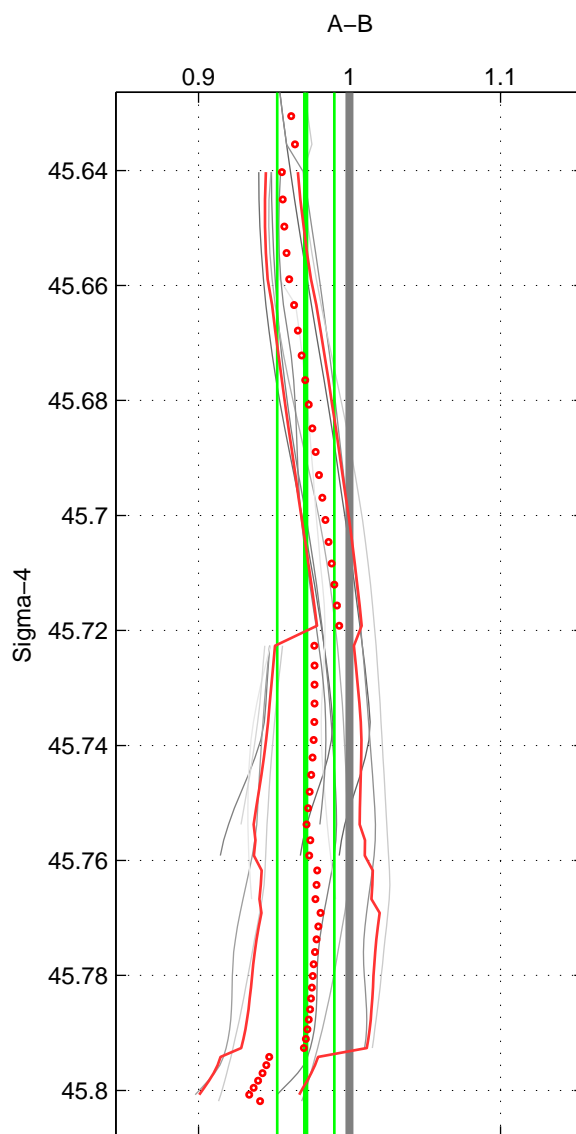

Cruise A (red). Date: Jan 2011 Cruisename: 280-45CE20110103

Cruise B (blue). Date: Sep 2007 Cruisename: 292-64PE20070830

*** "Favourite" values are means of spaces 1 2.

	Offset	O.StDev	Ratio	R.Stdev	Rating
SIGMA:	-0.035	0.022	0.971	0.019	4
THETA:	-0.046	0.023	0.961	0.019	4
DEPTH:	-0.099	0.042	0.922	0.031	3
FAV. :	-0.040	0.023	0.966	0.019	4

Profiles of A: 3
 Profiles of B: 6
 Diff profs : 13
 WMoffset (A-B): -0.03455
 WMoffset stdev: 0.02226
 WMratio (A/B): 0.97102
 WMratio stdev: 0.018932

Quality (1-5): 4

Profiles of A: 3
 Profiles of B: 6
 Diff profs : 14
 WMoffset (A-B): -0.045918
 WMoffset stdev: 0.022796
 WMratio (A/B): 0.96127
 WMratio stdev: 0.019243

Quality (1-5): 4

Profiles of A: 3
 Profiles of B: 6
 Diff profs : 11
 WMoffset (A-B): -0.098544
 WMoffset stdev: 0.041684
 WMratio (A/B): 0.92203
 WMratio stdev: 0.031257

Quality (1-5): 3