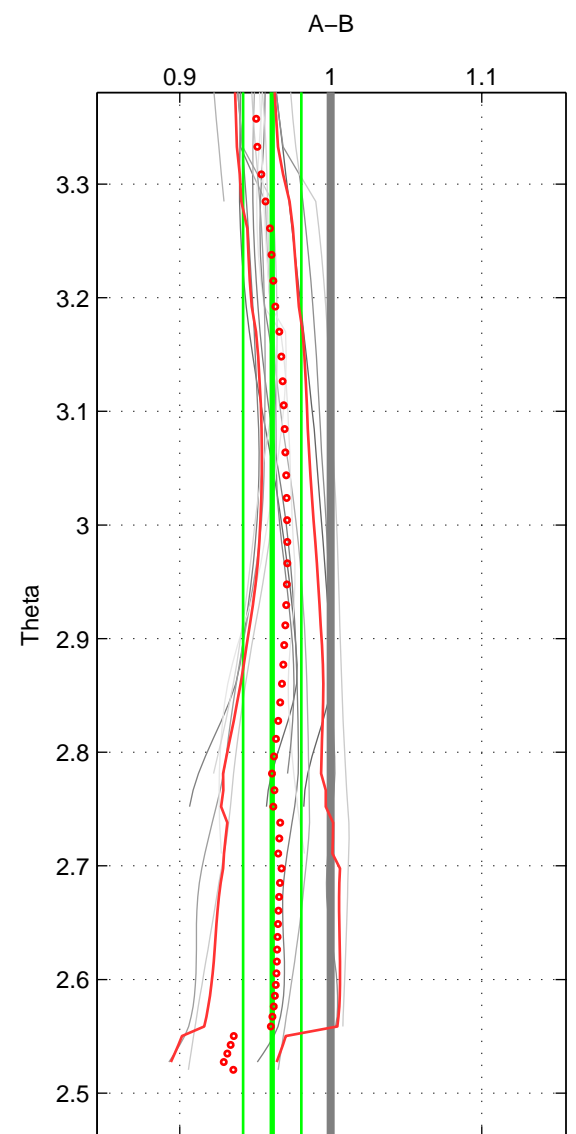

Cruise A (red). Date: Jan 2011 Cruisename: 280-45CE20110103

Cruise B (blue). Date: Sep 2007 Cruisename: 292-64PE20070830

*** "Favourite" values are means of spaces 1 2.

	Offset	O.StDev	Ratio	R.Stdev	Rating
SIGMA:	-0.035	0.022	0.971	0.019	4
THETA:	-0.046	0.023	0.961	0.019	4
DEPTH:	-0.099	0.042	0.922	0.031	3
FAV. :	-0.040	0.023	0.966	0.019	4

Profiles of A: 3
 Profiles of B: 6
 Diff profs : 13
 WMoffset (A-B): -0.03455
 WMoffset stdev: 0.02226
 WMratio (A/B): 0.97102
 WMratio stdev: 0.018932

Quality (1-5): 4

Profiles of A: 3
 Profiles of B: 6
 Diff profs : 14
 WMoffset (A-B): -0.045918
 WMoffset stdev: 0.022796
 WMratio (A/B): 0.96127
 WMratio stdev: 0.019243

Quality (1-5): 4

Profiles of A: 3
 Profiles of B: 6
 Diff profs : 11
 WMoffset (A-B): -0.098544
 WMoffset stdev: 0.041684
 WMratio (A/B): 0.92203
 WMratio stdev: 0.031257

Quality (1-5): 3