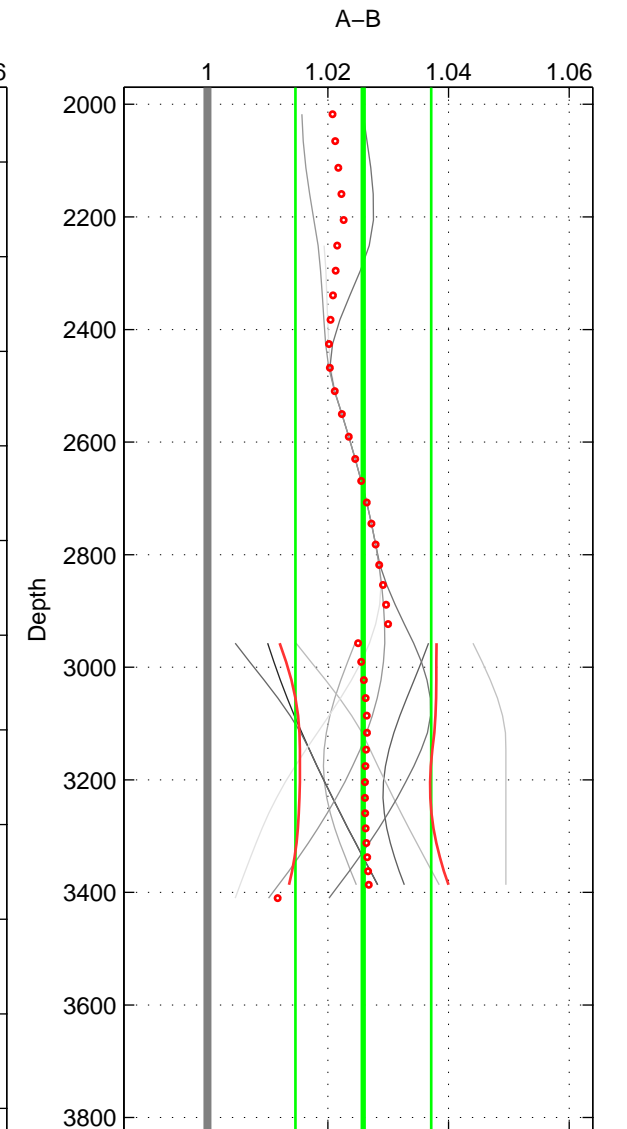

Cruise A (red). Date: Aug 2002 Cruisename: 39-18SN20020816  
 Cruise B (blue). Date: Sep 2005 Cruisename: 110-77DN20050819

\*\*\* "Favourite" values are means of spaces 1 2 3.

	Offset	O.StDev	Ratio	R.Stdev	Rating
SIGMA:	0.025	0.009	1.025	0.009	2
THETA:	0.005	0.007	1.005	0.007	2
DEPTH:	0.026	0.011	1.026	0.011	2
FAV.:	0.019	0.009	1.019	0.009	2

Profiles of A: 3  
 Profiles of B: 5  
 Diff profs : 9  
 WMoffset (A-B): 0.02476  
 WMoffset stdev: 0.0090762  
 WMratio (A/B): 1.0252  
 WMratio stdev: 0.0093341

Quality (1-5): 2

Profiles of A: 3  
 Profiles of B: 5  
 Diff profs : 9  
 WMoffset (A-B): 0.0046672  
 WMoffset stdev: 0.0069986  
 WMratio (A/B): 1.0045  
 WMratio stdev: 0.006896

Quality (1-5): 2

Profiles of A: 3  
 Profiles of B: 5  
 Diff profs : 9  
 WMoffset (A-B): 0.026258  
 WMoffset stdev: 0.011283  
 WMratio (A/B): 1.0259  
 WMratio stdev: 0.011266

Quality (1-5): 2