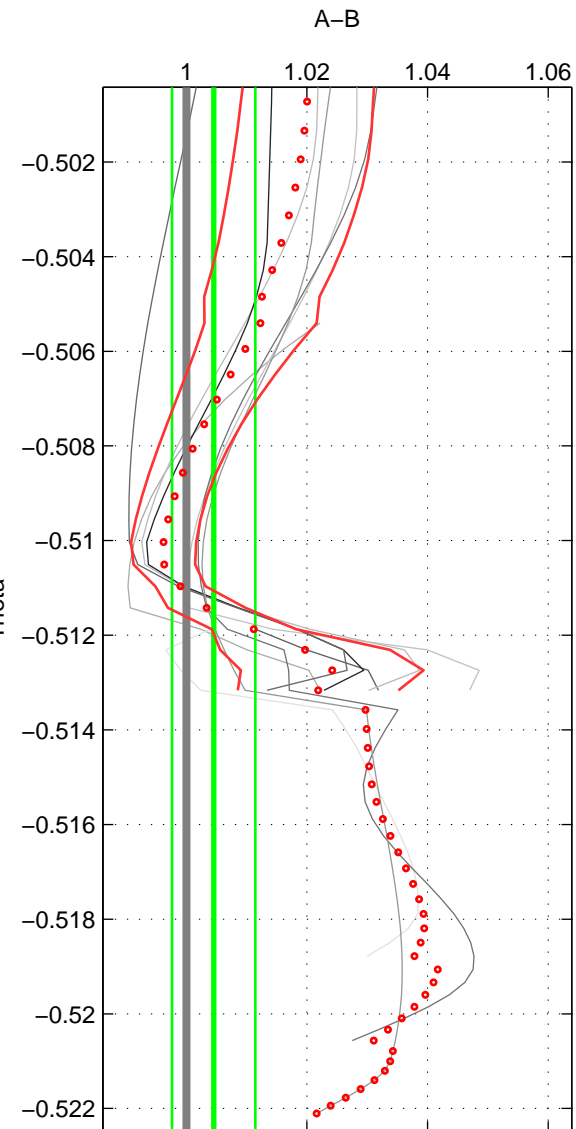

Cruise A (red). Date: Aug 2002 Cruisename: 39-18SN20020816  
 Cruise B (blue). Date: Sep 2005 Cruisename: 110-77DN20050819

\*\*\* "Favourite" values are means of spaces 1 2 3.

	Offset	O.StDev	Ratio	R.Stdev	Rating
SIGMA:	0.025	0.009	1.025	0.009	2
THETA:	0.005	0.007	1.005	0.007	2
DEPTH:	0.026	0.011	1.026	0.011	2
FAV.:	0.019	0.009	1.019	0.009	2

Profiles of A: 3  
 Profiles of B: 5  
 Diff profs : 9  
 WMoffset (A-B): 0.02476  
 WMoffset stdev: 0.0090762  
 WMratio (A/B): 1.0252  
 WMratio stdev: 0.0093341

Quality (1-5): 2

Profiles of A: 3  
 Profiles of B: 5  
 Diff profs : 9  
 WMoffset (A-B): 0.0046672  
 WMoffset stdev: 0.0069986  
 WMratio (A/B): 1.0045  
 WMratio stdev: 0.006896

Quality (1-5): 2

Profiles of A: 3  
 Profiles of B: 5  
 Diff profs : 9  
 WMoffset (A-B): 0.026258  
 WMoffset stdev: 0.011283  
 WMratio (A/B): 1.0259  
 WMratio stdev: 0.011266

Quality (1-5): 2