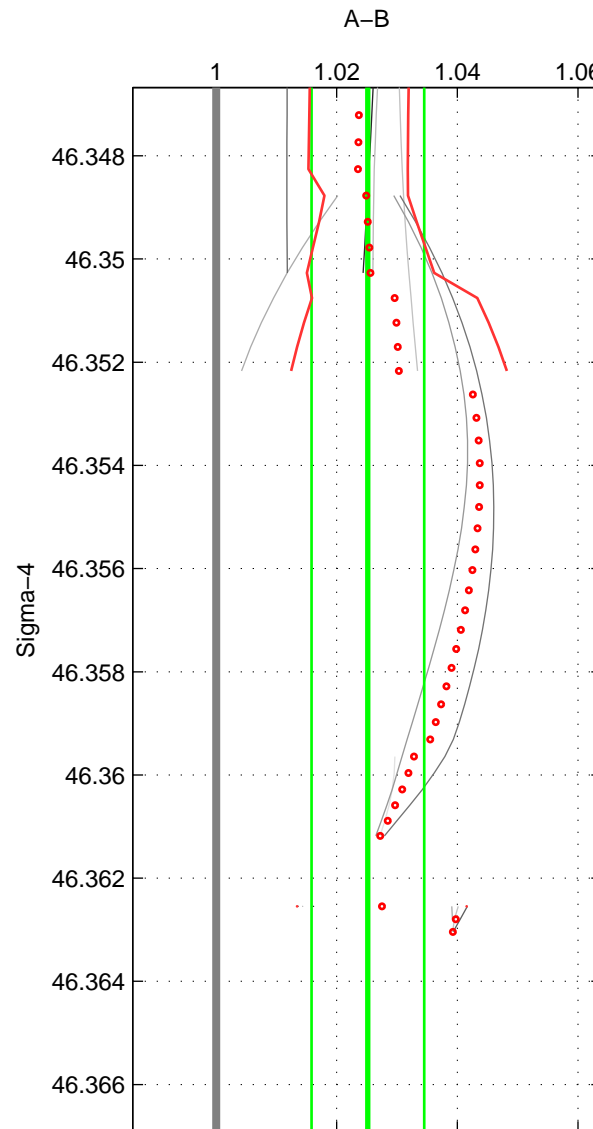

Cruise A (red). Date: Aug 2002 Cruisename: 39-18SN20020816  
 Cruise B (blue). Date: Sep 2005 Cruisename: 110-77DN20050819

\*\*\* "Favourite" values are means of spaces 1 2 3.

	Offset	O.StDev	Ratio	R.Stdev	Rating
SIGMA:	0.025	0.009	1.025	0.009	2
THETA:	0.005	0.007	1.005	0.007	2
DEPTH:	0.026	0.011	1.026	0.011	2
FAV.:	0.019	0.009	1.019	0.009	2

Profiles of A: 3  
 Profiles of B: 5  
 Diff profs : 9  
 WMoffset (A-B): 0.02476  
 WMoffset stdev: 0.0090762  
 WMratio (A/B): 1.0252  
 WMratio stdev: 0.0093341

Quality (1-5): 2

Profiles of A: 3  
 Profiles of B: 5  
 Diff profs : 9  
 WMoffset (A-B): 0.0046672  
 WMoffset stdev: 0.0069986  
 WMratio (A/B): 1.0045  
 WMratio stdev: 0.006896

Quality (1-5): 2

Profiles of A: 3  
 Profiles of B: 5  
 Diff profs : 9  
 WMoffset (A-B): 0.026258  
 WMoffset stdev: 0.011283  
 WMratio (A/B): 1.0259  
 WMratio stdev: 0.011266

Quality (1-5): 2