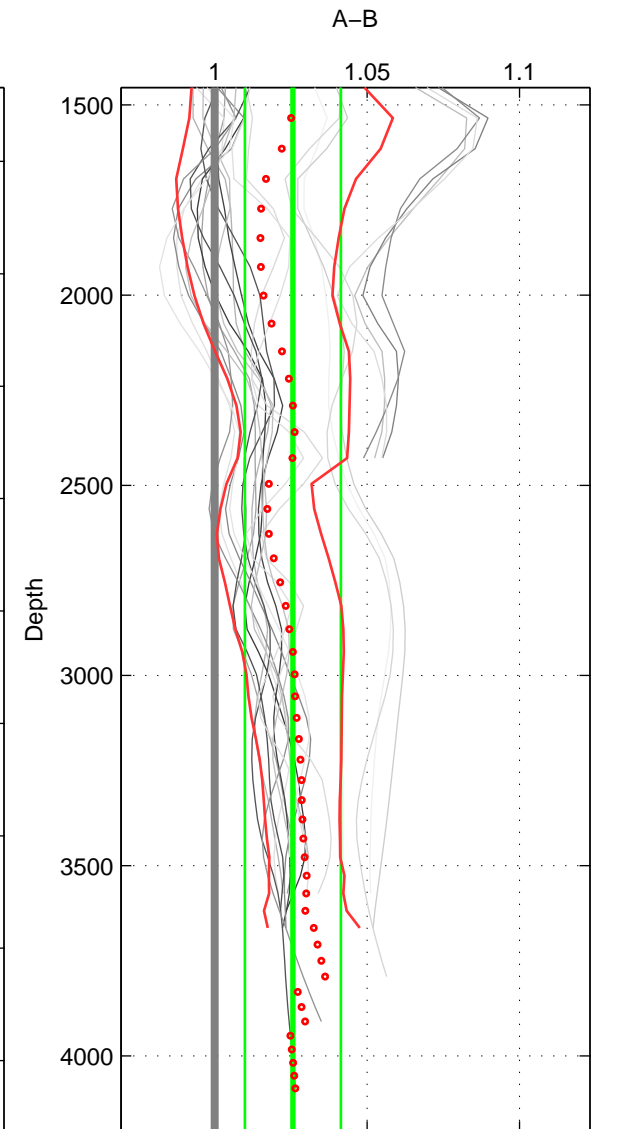

Cruise A (red). Date: Mar 1989 Cruisename: 507-32MW19890206

Cruise B (blue). Date: Jan 2008 Cruisename: 513-33RO20071215

\*\*\* "Favourite" values are means of spaces 1 2 3.

	Offset	O.StDev	Ratio	R.Stdev	Rating
SIGMA:	0.045	0.048	1.017	0.018	5
THETA:	0.047	0.046	1.017	0.018	5
DEPTH:	0.067	0.039	1.026	0.016	5
FAV.:	0.053	0.044	1.020	0.017	5

Profiles of A: 4  
 Profiles of B: 6  
 Diff profs : 21  
 WMoffset (A-B): 0.045394  
 WMoffset stdev: 0.047604  
 WMratio (A/B): 1.0168  
 WMratio stdev: 0.018325

Quality (1-5): 5

Profiles of A: 4  
 Profiles of B: 6  
 Diff profs : 21  
 WMoffset (A-B): 0.046608  
 WMoffset stdev: 0.045998  
 WMratio (A/B): 1.0173  
 WMratio stdev: 0.017761

Quality (1-5): 5

Profiles of A: 4  
 Profiles of B: 6  
 Diff profs : 21  
 WMoffset (A-B): 0.066804  
 WMoffset stdev: 0.039076  
 WMratio (A/B): 1.0257  
 WMratio stdev: 0.015732

Quality (1-5): 5