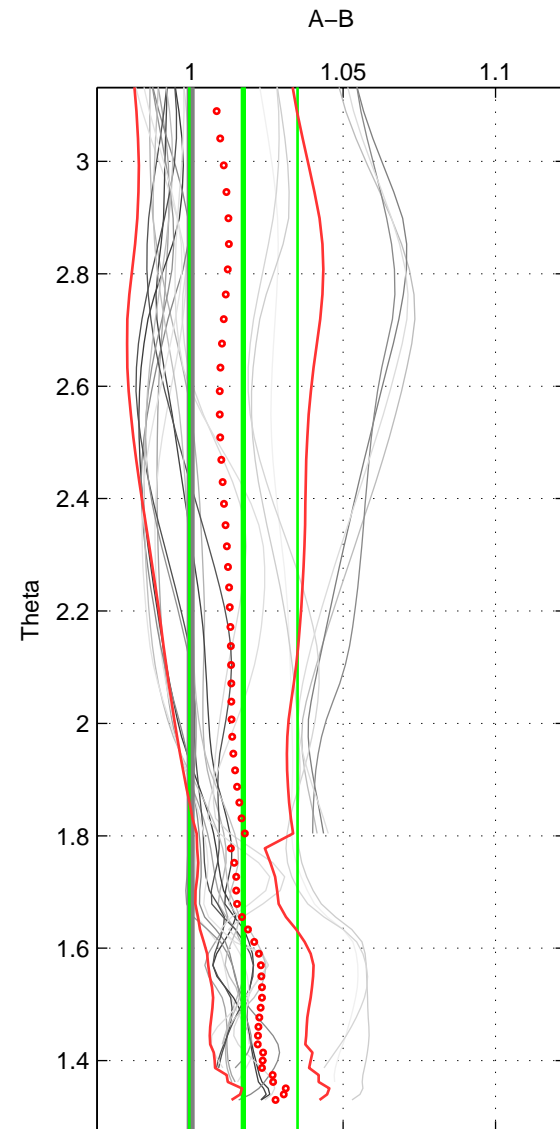

Cruise A (red). Date: Mar 1989 Cruisename: 507-32MW19890206

Cruise B (blue). Date: Jan 2008 Cruisename: 513-33RO20071215

\*\*\* "Favourite" values are means of spaces 1 2 3.

	Offset	O.StDev	Ratio	R.Stdev	Rating
SIGMA:	0.045	0.048	1.017	0.018	5
THETA:	0.047	0.046	1.017	0.018	5
DEPTH:	0.067	0.039	1.026	0.016	5
FAV.:	0.053	0.044	1.020	0.017	5

Profiles of A: 4  
 Profiles of B: 6  
 Diff profs : 21  
 WMoffset (A-B): 0.045394  
 WMoffset stdev: 0.047604  
 WMratio (A/B): 1.0168  
 WMratio stdev: 0.018325

Quality (1-5): 5

Profiles of A: 4  
 Profiles of B: 6  
 Diff profs : 21  
 WMoffset (A-B): 0.046608  
 WMoffset stdev: 0.045998  
 WMratio (A/B): 1.0173  
 WMratio stdev: 0.017761

Quality (1-5): 5

Profiles of A: 4  
 Profiles of B: 6  
 Diff profs : 21  
 WMoffset (A-B): 0.066804  
 WMoffset stdev: 0.039076  
 WMratio (A/B): 1.0257  
 WMratio stdev: 0.015732

Quality (1-5): 5