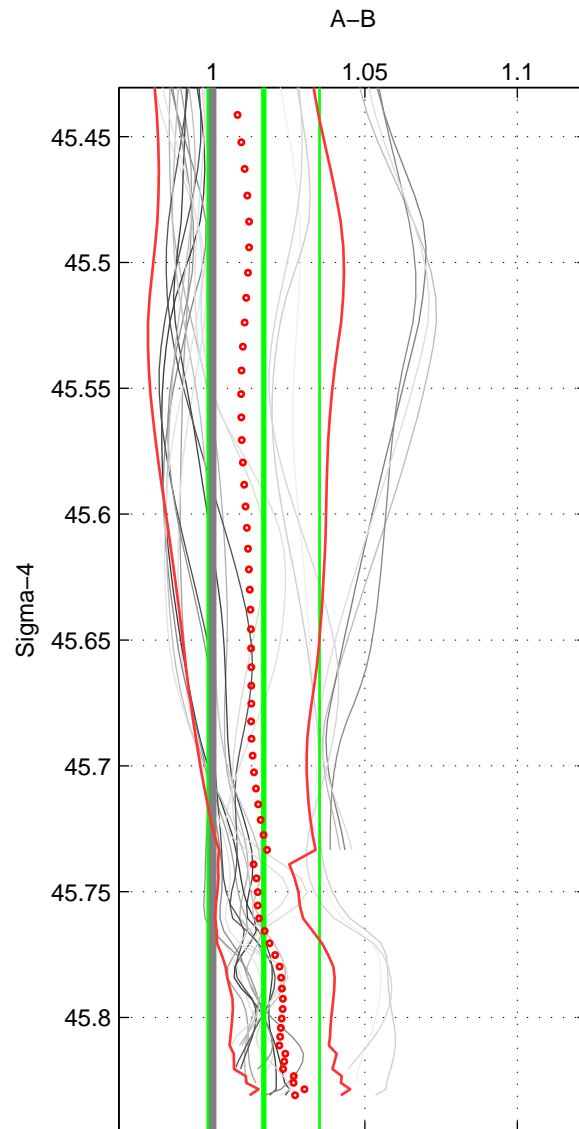

Cruise A (red). Date: Mar 1989 Cruisename: 507-32MW19890206

Cruise B (blue). Date: Jan 2008 Cruisename: 513-33RO20071215

\*\*\* "Favourite" values are means of spaces 1 2 3.

	Offset	O.StDev	Ratio	R.Stdev	Rating
SIGMA:	0.045	0.048	1.017	0.018	5
THETA:	0.047	0.046	1.017	0.018	5
DEPTH:	0.067	0.039	1.026	0.016	5
FAV.:	0.053	0.044	1.020	0.017	5

Profiles of A: 4  
 Profiles of B: 6  
 Diff profs : 21  
 WMoffset (A-B): 0.045394  
 WMoffset stdev: 0.047604  
 WMratio (A/B): 1.0168  
 WMratio stdev: 0.018325

Quality (1-5): 5

Profiles of A: 4  
 Profiles of B: 6  
 Diff profs : 21  
 WMoffset (A-B): 0.046608  
 WMoffset stdev: 0.045998  
 WMratio (A/B): 1.0173  
 WMratio stdev: 0.017761

Quality (1-5): 5

Profiles of A: 4  
 Profiles of B: 6  
 Diff profs : 21  
 WMoffset (A-B): 0.066804  
 WMoffset stdev: 0.039076  
 WMratio (A/B): 1.0257  
 WMratio stdev: 0.015732

Quality (1-5): 5