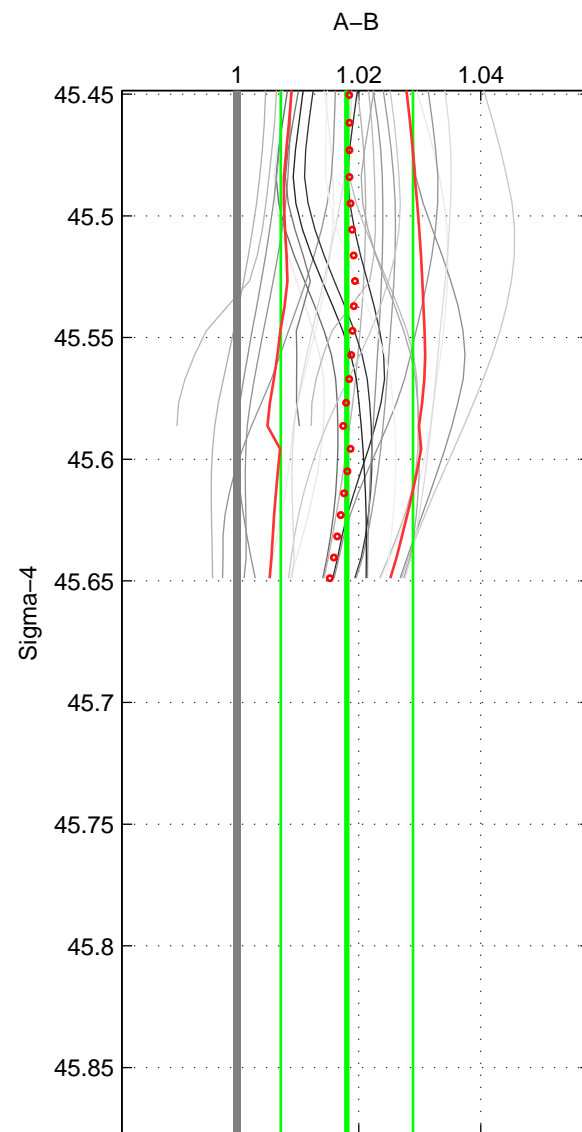

Cruise A (red). Date: Mar 1989 Cruisename: 507-32MW19890206

Cruise B (blue). Date: Apr 2003 Cruisename: 661-49UF20030422

\*\*\* "Favourite" values are means of spaces 1 2.

	Offset	O.StDev	Ratio	R.Stdev	Rating
SIGMA:	0.049	0.029	1.018	0.011	4
THETA:	0.049	0.029	1.018	0.011	4
DEPTH:	0.045	0.005	1.016	0.002	3
FAV.:	0.049	0.029	1.018	0.011	4

Profiles of A: 10  
 Profiles of B: 3  
 Diff profs : 26  
 WMoffset (A-B): 0.048848  
 WMoffset stdev: 0.029226  
 WMratio (A/B): 1.018  
 WMratio stdev: 0.010844

Quality (1-5): 4

Profiles of A: 10  
 Profiles of B: 3  
 Diff profs : 26  
 WMoffset (A-B): 0.049298  
 WMoffset stdev: 0.0293  
 WMratio (A/B): 1.0182  
 WMratio stdev: 0.010874

Quality (1-5): 4

Profiles of A: 10  
 Profiles of B: 3  
 Diff profs : 26  
 WMoffset (A-B): 0.044576  
 WMoffset stdev: 0.0048248  
 WMratio (A/B): 1.0165  
 WMratio stdev: 0.0016575

Quality (1-5): 3

Please note that statistics are bad.