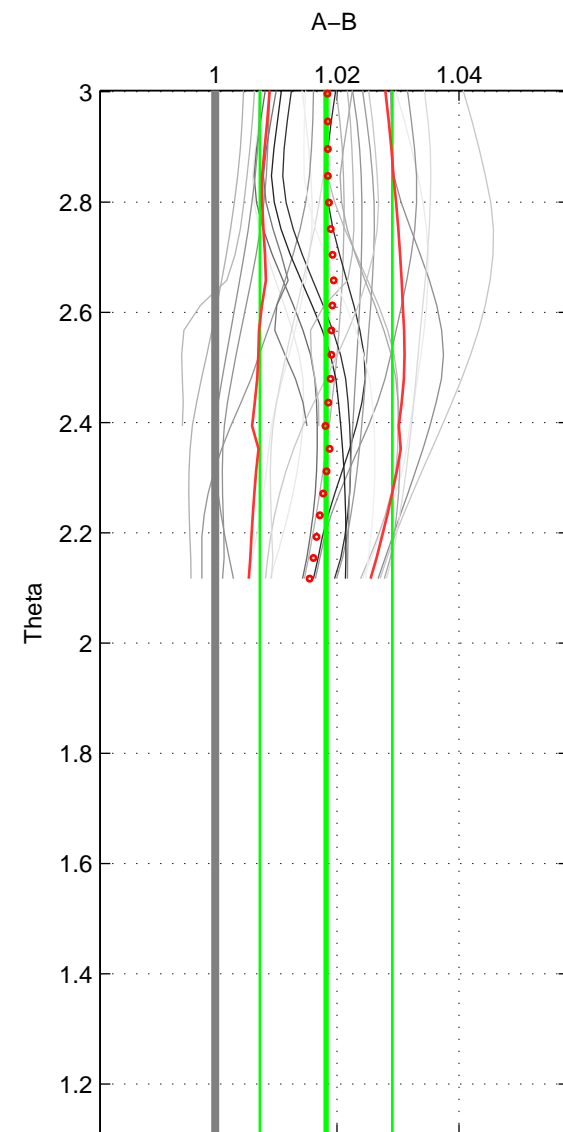

Cruise A (red). Date: Mar 1989 Cruisename: 507-32MW19890206

Cruise B (blue). Date: Apr 2003 Cruisename: 661-49UF20030422

\*\*\* "Favourite" values are means of spaces 1 2.

	Offset	O.StDev	Ratio	R.Stdev	Rating
SIGMA:	0.049	0.029	1.018	0.011	4
THETA:	0.049	0.029	1.018	0.011	4
DEPTH:	0.045	0.005	1.016	0.002	3
FAV.:	0.049	0.029	1.018	0.011	4

Profiles of A: 10  
 Profiles of B: 3  
 Diff profs : 26  
 WMoffset (A-B): 0.048848  
 WMoffset stdev: 0.029226  
 WMratio (A/B): 1.018  
 WMratio stdev: 0.010844

Quality (1-5): 4

Profiles of A: 10  
 Profiles of B: 3  
 Diff profs : 26  
 WMoffset (A-B): 0.049298  
 WMoffset stdev: 0.0293  
 WMratio (A/B): 1.0182  
 WMratio stdev: 0.010874

Quality (1-5): 4

Profiles of A: 10  
 Profiles of B: 3  
 Diff profs : 26  
 WMoffset (A-B): 0.044576  
 WMoffset stdev: 0.0048248  
 WMratio (A/B): 1.0165  
 WMratio stdev: 0.0016575

Quality (1-5): 3

Please note that statistics are bad.