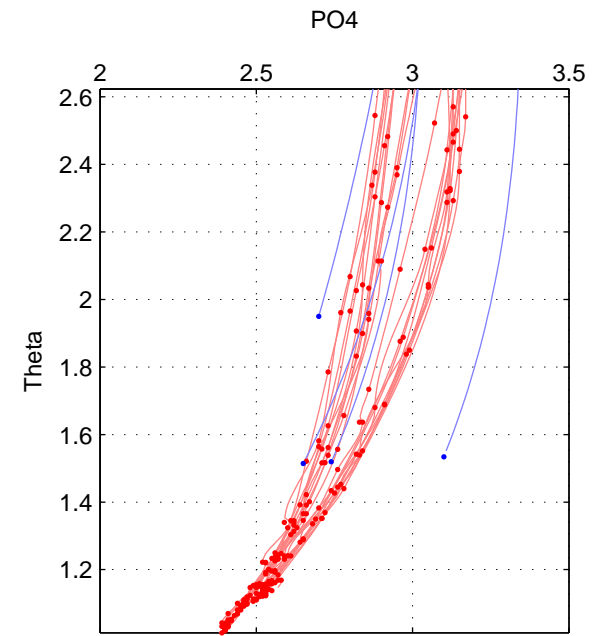

Cruise A (red). Date: Mar 1991 Cruisename: 479-31DS19910307

Cruise B (blue). Date: Nov 1997 Cruisename: 501-325019971101

*** "Favourite" values are those of space 2.

	Offset	O.StDev	Ratio	R.Stdev	Rating
SIGMA:	NaN	NaN	NaN	NaN	NaN
THETA:	0.024	0.087	1.008	0.031	4
DEPTH:	NaN	NaN	NaN	NaN	NaN
FAV. :	0.024	0.087	1.008	0.031	4

Profiles of A: 22
 Profiles of B: 4
 Diff profs : 19
 WMoffset (A-B): 0.024077
 WMoffset stdev: 0.086715
 WMratio (A/B): 1.0081
 WMratio stdev: 0.031302

Quality (1-5): 4