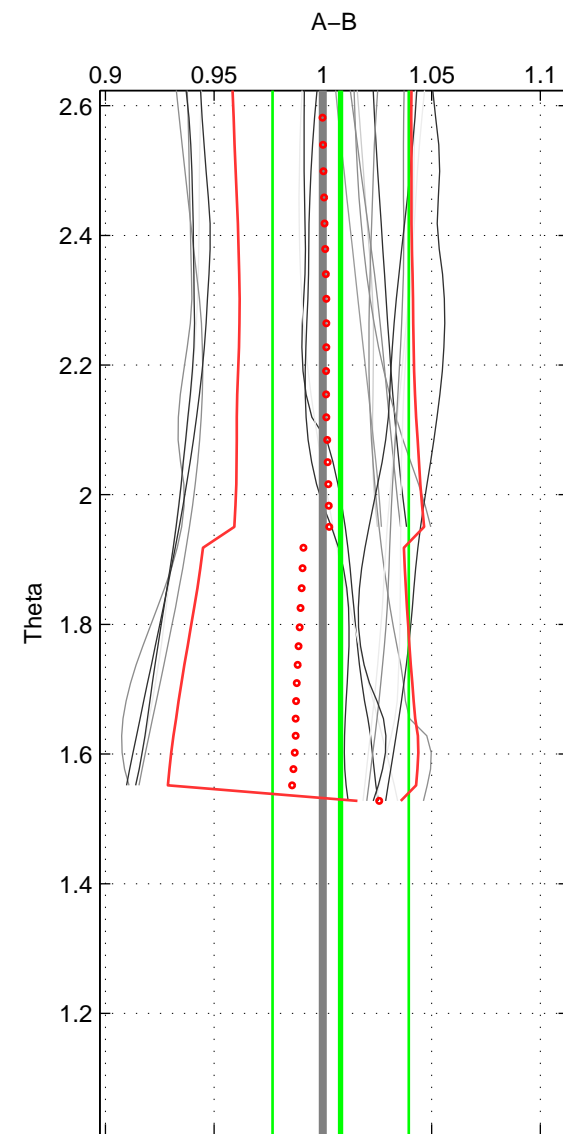

Cruise A (red). Date: Mar 1991 Cruisename: 479-31DS19910307

Cruise B (blue). Date: Nov 1997 Cruisename: 501-325019971101

*** "Favourite" values are those of space 2.

	Offset	O.StDev	Ratio	R.Stdev	Rating
SIGMA:	NaN	NaN	NaN	NaN	NaN
THETA:	0.024	0.087	1.008	0.031	4
DEPTH:	NaN	NaN	NaN	NaN	NaN
FAV. :	0.024	0.087	1.008	0.031	4

Profiles of A: 22
 Profiles of B: 4
 Diff profs : 19
 WMoffset (A-B): 0.024077
 WMoffset stdev: 0.086715
 WMratio (A/B): 1.0081
 WMratio stdev: 0.031302

Quality (1-5): 4