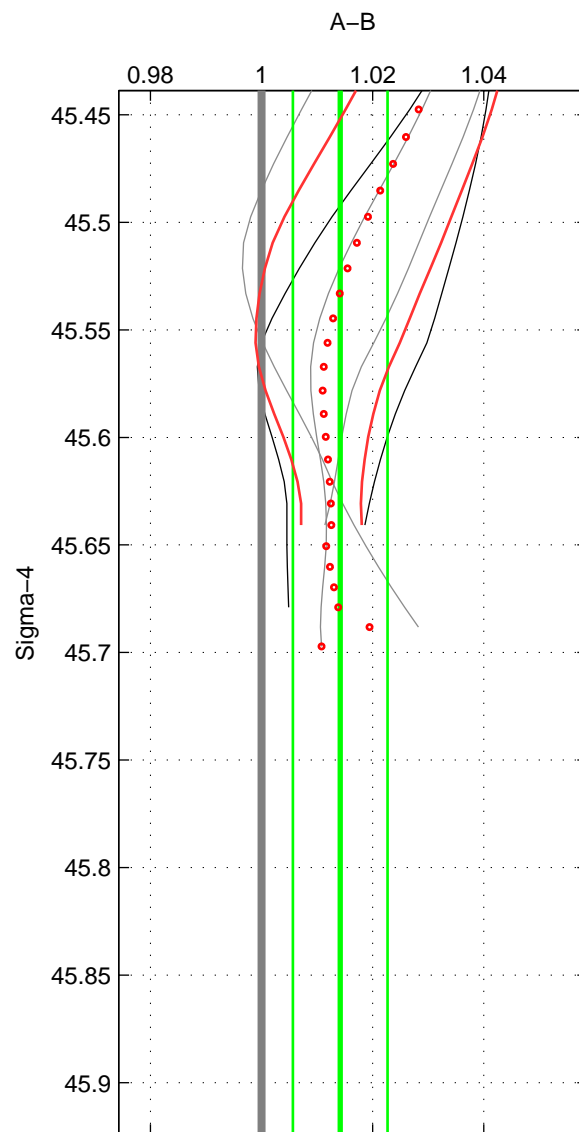

Cruise A (red). Date: Oct 1998 Cruisename: 686-49UP19980916
 Cruise B (blue). Date: Nov 2001 Cruisename: 695-49UP20011010

*** "Favourite" values are those of space 2.

	Offset	O.StDev	Ratio	R.Stdev	Rating
SIGMA:	0.041	0.025	1.014	0.009	4
THETA:	0.036	0.026	1.013	0.009	5
DEPTH:	0.026	0.002	1.009	0.001	3
FAV.:	0.036	0.026	1.013	0.009	5

Profiles of A: 22
 Profiles of B: 3
 Diff profs: 5
 WMoffset (A-B): 0.041416
 WMoffset stdev: 0.024711
 WMratio (A/B): 1.0142
 WMratio stdev: 0.0085145

Quality (1-5): 4

Profiles of A: 22
 Profiles of B: 17
 Diff profs: 28
 WMoffset (A-B): 0.036349
 WMoffset stdev: 0.026469
 WMratio (A/B): 1.0126
 WMratio stdev: 0.0092356

Quality (1-5): 5

Profiles of A: 22
 Profiles of B: 17
 Diff profs: 28
 WMoffset (A-B): 0.02609
 WMoffset stdev: 0.001952
 WMratio (A/B): 1.0091
 WMratio stdev: 0.00081506

Quality (1-5): 3

Please note that statistics are bad.