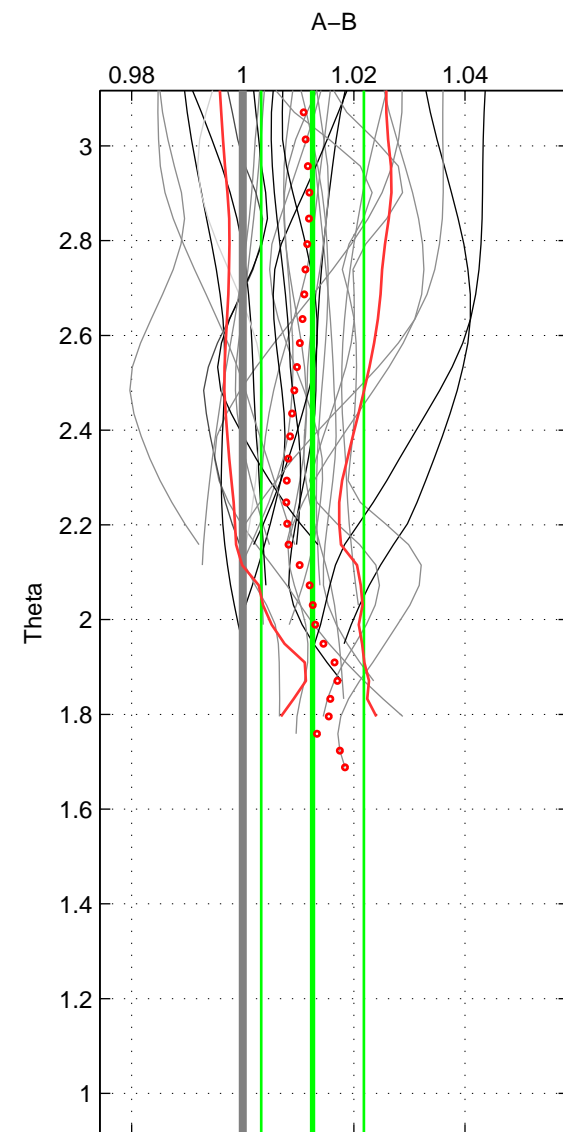

Cruise A (red). Date: Oct 1998 Cruisename: 686-49UP19980916
 Cruise B (blue). Date: Nov 2001 Cruisename: 695-49UP20011010

*** "Favourite" values are those of space 2.

	Offset	O.StDev	Ratio	R.Stdev	Rating
SIGMA:	0.041	0.025	1.014	0.009	4
THETA:	0.036	0.026	1.013	0.009	5
DEPTH:	0.026	0.002	1.009	0.001	3
FAV.:	0.036	0.026	1.013	0.009	5

Profiles of A: 22
 Profiles of B: 3
 Diff profs: 5
 WMoffset (A-B): 0.041416
 WMoffset stdev: 0.024711
 WMratio (A/B): 1.0142
 WMratio stdev: 0.0085145

Quality (1-5): 4

Profiles of A: 22
 Profiles of B: 17
 Diff profs: 28
 WMoffset (A-B): 0.036349
 WMoffset stdev: 0.026469
 WMratio (A/B): 1.0126
 WMratio stdev: 0.0092356

Quality (1-5): 5

Profiles of A: 22
 Profiles of B: 17
 Diff profs: 28
 WMoffset (A-B): 0.02609
 WMoffset stdev: 0.001952
 WMratio (A/B): 1.0091
 WMratio stdev: 0.00081506

Quality (1-5): 3

Please note that statistics are bad.