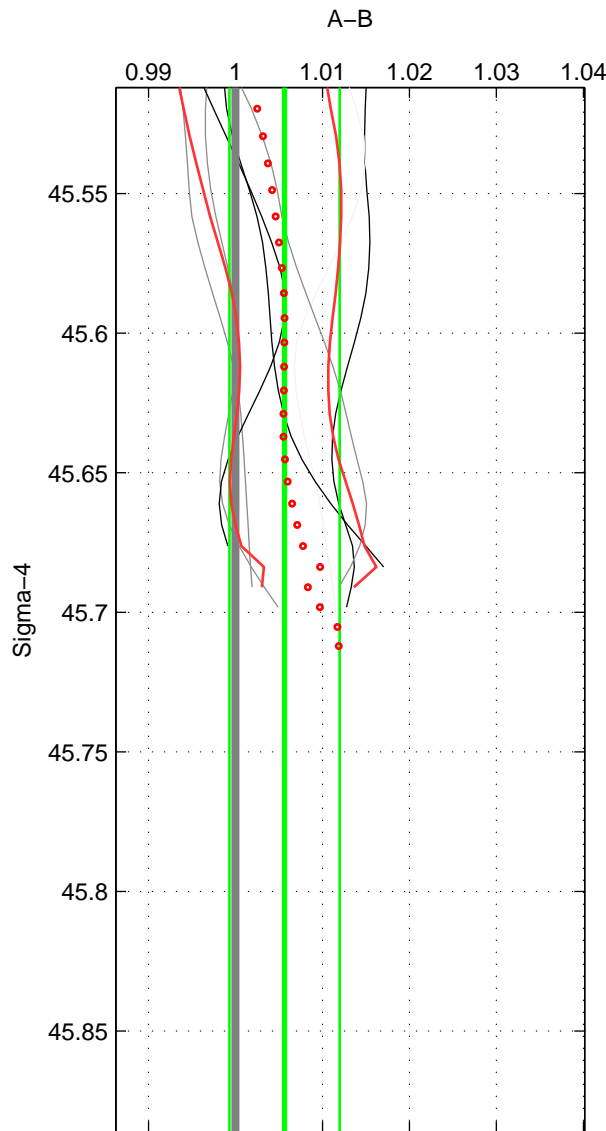

Cruise A (red). Date: Jun 2001 Cruisename: 591-49NZ20010604
 Cruise B (blue). Date: Jun 2004 Cruisename: 703-49UP20040608

*** "Favourite" values are means of spaces 1 2.

	Offset	O.StDev	Ratio	R.Stdev	Rating
SIGMA:	0.017	0.019	1.006	0.006	4
THETA:	0.024	0.025	1.008	0.008	4
DEPTH:	0.023	0.003	1.008	0.001	3
FAV.:	0.020	0.022	1.007	0.007	4

Profiles of A: 8
 Profiles of B: 4
 Diff profs: 7
 WMoffset (A-B): 0.016895
 WMoffset stdev: 0.018826
 WMratio (A/B): 1.0056
 WMratio stdev: 0.0063297

Quality (1-5): 4

Profiles of A: 8
 Profiles of B: 8
 Diff profs: 11
 WMoffset (A-B): 0.023588
 WMoffset stdev: 0.025028
 WMratio (A/B): 1.008
 WMratio stdev: 0.0084952

Quality (1-5): 4

Profiles of A: 8
 Profiles of B: 8
 Diff profs: 11
 WMoffset (A-B): 0.02281
 WMoffset stdev: 0.0033356
 WMratio (A/B): 1.0077
 WMratio stdev: 0.0012444

Quality (1-5): 3

Please note that statistics are bad.