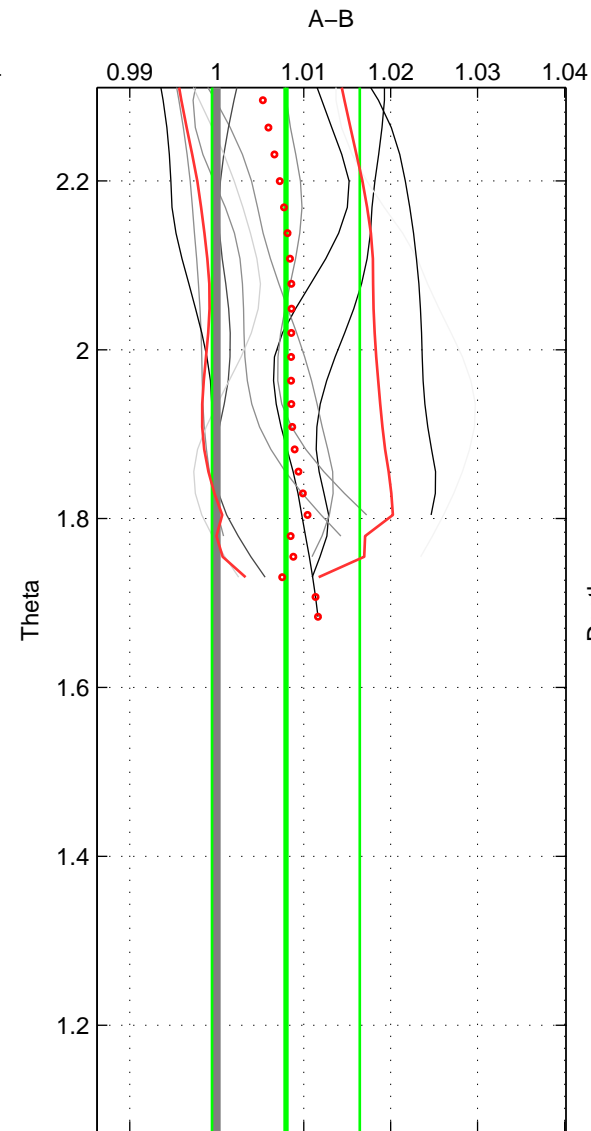

Cruise A (red). Date: Jun 2001 Cruisename: 591-49NZ20010604
 Cruise B (blue). Date: Jun 2004 Cruisename: 703-49UP20040608

*** "Favourite" values are means of spaces 1 2.

	Offset	O.StDev	Ratio	R.Stdev	Rating
SIGMA:	0.017	0.019	1.006	0.006	4
THETA:	0.024	0.025	1.008	0.008	4
DEPTH:	0.023	0.003	1.008	0.001	3
FAV.:	0.020	0.022	1.007	0.007	4

Profiles of A: 8
 Profiles of B: 4
 Diff profs: 7
 WMoffset (A-B): 0.016895
 WMoffset stdev: 0.018826
 WMratio (A/B): 1.0056
 WMratio stdev: 0.0063297

Quality (1-5): 4

Profiles of A: 8
 Profiles of B: 8
 Diff profs: 11
 WMoffset (A-B): 0.023588
 WMoffset stdev: 0.025028
 WMratio (A/B): 1.008
 WMratio stdev: 0.0084952

Quality (1-5): 4

Profiles of A: 8
 Profiles of B: 8
 Diff profs: 11
 WMoffset (A-B): 0.02281
 WMoffset stdev: 0.0033356
 WMratio (A/B): 1.0077
 WMratio stdev: 0.0012444

Quality (1-5): 3

Please note that statistics are bad.