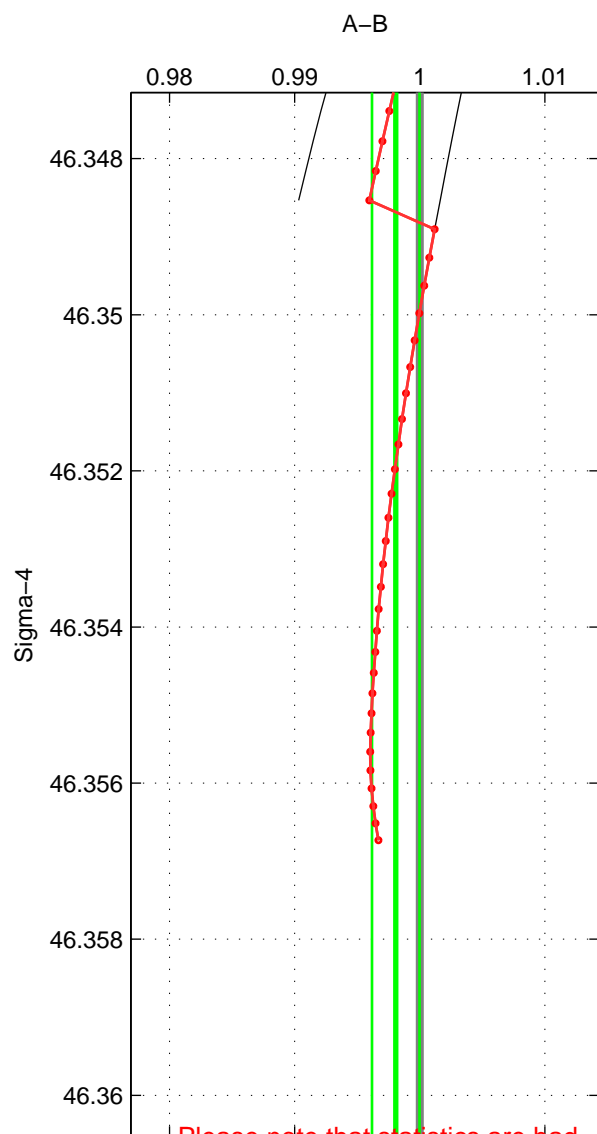

Cruise A (red). Date: May 2002 Cruisename: 51-32H120020505

Cruise B (blue). Date: Sep 2003 Cruisename: 54-32H120030911

\*\*\* "Favourite" values are means of spaces 1 2 3.

	Offset	O.StDev	Ratio	R.Stdev	Rating
SIGMA:	-0.002	0.002	0.998	0.002	1
THETA:	0.004	0.011	1.004	0.011	1
DEPTH:	-0.014	0.007	0.986	0.006	1
FAV.:	-0.004	0.006	0.996	0.006	1

Please note that statistics are bad.

Profiles of A: 3  
 Profiles of B: 2  
 Diff profs : 2  
 WMoffset (A-B): -0.0019852  
 WMoffset stdev: 0.0019381  
 WMratio (A/B): 0.99808  
 WMratio stdev: 0.0018962

Quality (1-5): 1

Please note that statistics are bad.

Profiles of A: 3  
 Profiles of B: 2  
 Diff profs : 2  
 WMoffset (A-B): 0.0037464  
 WMoffset stdev: 0.010787  
 WMratio (A/B): 1.0036  
 WMratio stdev: 0.010511

Quality (1-5): 1

Please note that statistics are bad.

Profiles of A: 3  
 Profiles of B: 2  
 Diff profs : 2  
 WMoffset (A-B): -0.014227  
 WMoffset stdev: 0.006542  
 WMratio (A/B): 0.98614  
 WMratio stdev: 0.0062465