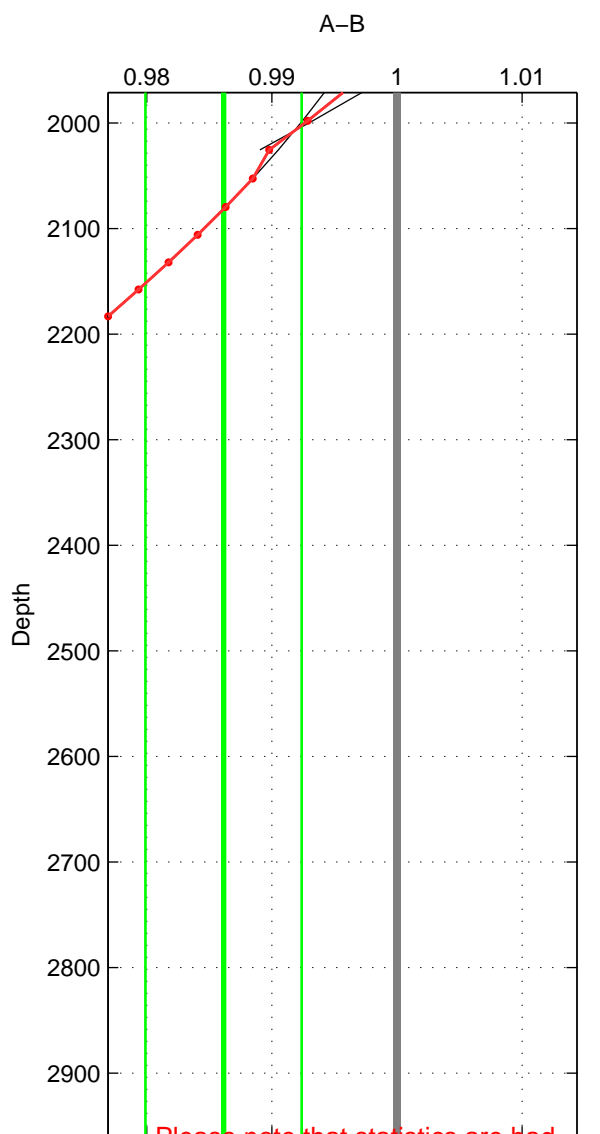

Please note that statistics are bad.

Profiles of A: 3
Profiles of B: 2
Diff profs : 2
WMoffset (A-B): -0.014227
WMoffset stdev: 0.006542
WMratio (A/B): 0.98614
WMratio stdev: 0.0062465

Quality (1-5): 1