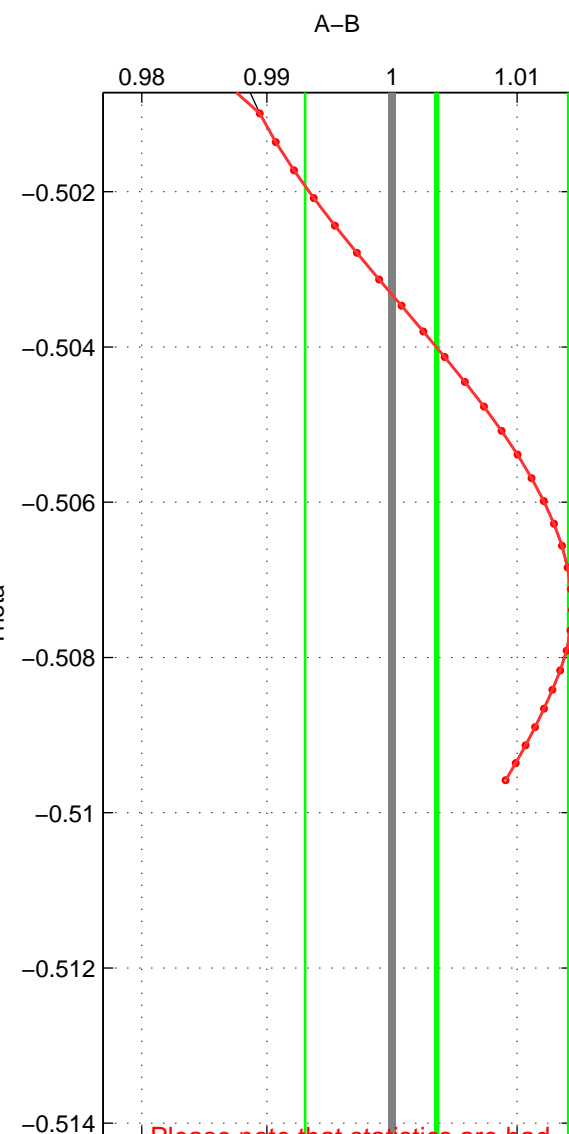

Cruise A (red). Date: May 2002 Cruisename: 51-32H120020505

Cruise B (blue). Date: Sep 2003 Cruisename: 54-32H120030911

\*\*\* "Favourite" values are means of spaces 1 2 3.

	Offset	O.StDev	Ratio	R.Stdev	Rating
SIGMA:	-0.002	0.002	0.998	0.002	1
THETA:	0.004	0.011	1.004	0.011	1
DEPTH:	-0.014	0.007	0.986	0.006	1
FAV.:	-0.004	0.006	0.996	0.006	1

Please note that statistics are bad.

Profiles of A: 3  
 Profiles of B: 2  
 Diff profs : 2  
 WMoffset (A-B): -0.0019852  
 WMoffset stdev: 0.0019381  
 WMratio (A/B): 0.99808  
 WMratio stdev: 0.0018962

Quality (1-5): 1

Please note that statistics are bad.

Profiles of A: 3  
 Profiles of B: 2  
 Diff profs : 2  
 WMoffset (A-B): 0.0037464  
 WMoffset stdev: 0.010787  
 WMratio (A/B): 1.0036  
 WMratio stdev: 0.010511

Quality (1-5): 1

Please note that statistics are bad.

Profiles of A: 3  
 Profiles of B: 2  
 Diff profs : 2  
 WMoffset (A-B): -0.014227  
 WMoffset stdev: 0.006542  
 WMratio (A/B): 0.98614  
 WMratio stdev: 0.0062465