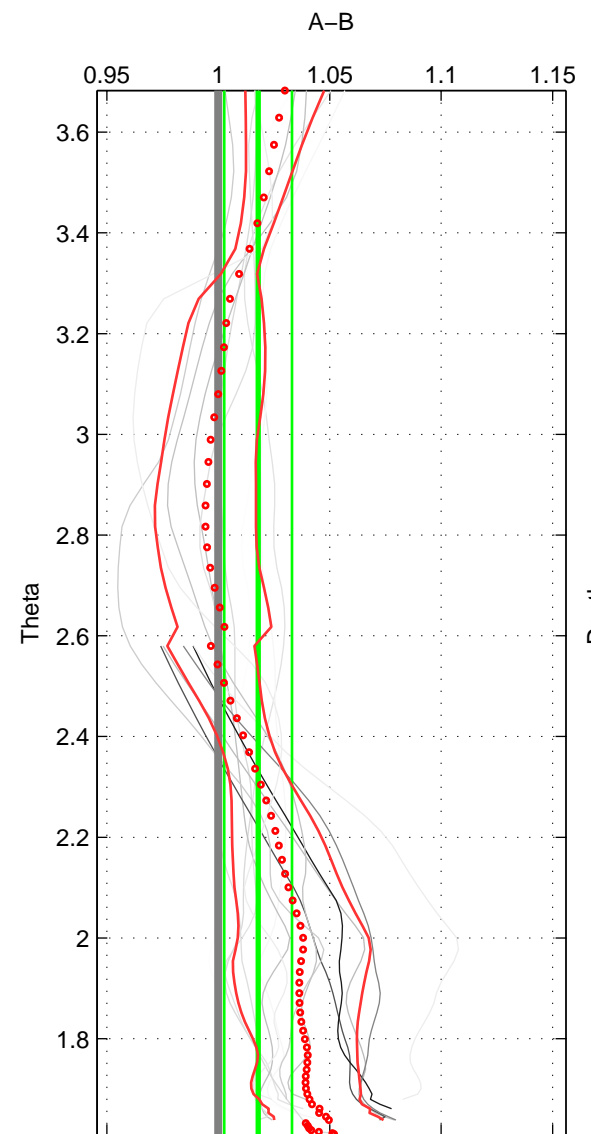

Cruise A (red). Date: Mar 2004 Cruisename: 168-06MT20040311  
 Cruise B (blue). Date: May 2012 Cruisename: 246-33AT20120419

\*\*\* "Favourite" values are means of spaces 1 2 3.

	Offset	O.StDev	Ratio	R.Stdev	Rating
SIGMA:	0.019	0.020	1.015	0.015	5
THETA:	0.023	0.019	1.018	0.015	5
DEPTH:	0.032	0.025	1.025	0.019	5
FAV.:	0.025	0.021	1.019	0.016	5

Profiles of A: 4  
 Profiles of B: 8  
 Diff profs : 14  
 WMoffset (A-B): 0.019345  
 WMoffset stdev: 0.01988  
 WMratio (A/B): 1.0148  
 WMratio stdev: 0.015415

Quality (1-5): 5

Profiles of A: 4  
 Profiles of B: 8  
 Diff profs : 14  
 WMoffset (A-B): 0.023067  
 WMoffset stdev: 0.019471  
 WMratio (A/B): 1.0179  
 WMratio stdev: 0.01525

Quality (1-5): 5

Profiles of A: 4  
 Profiles of B: 8  
 Diff profs : 14  
 WMoffset (A-B): 0.032162  
 WMoffset stdev: 0.024705  
 WMratio (A/B): 1.0251  
 WMratio stdev: 0.018781

Quality (1-5): 5