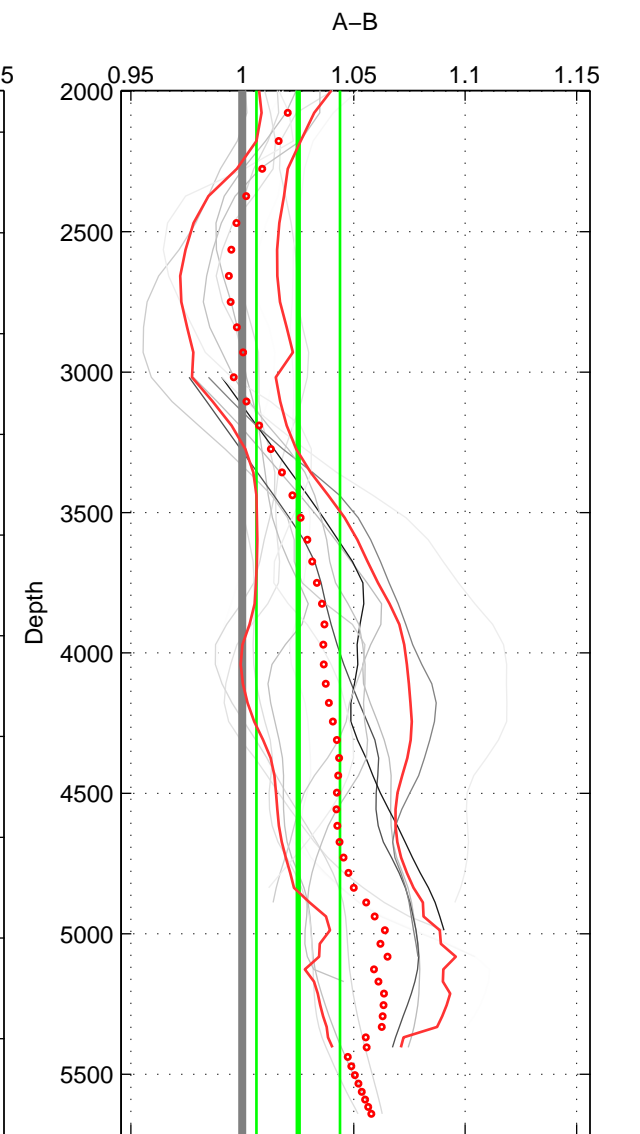

Cruise A (red). Date: Mar 2004 Cruisename: 168-06MT20040311  
 Cruise B (blue). Date: May 2012 Cruisename: 246-33AT20120419

\*\*\* "Favourite" values are means of spaces 1 2 3.

	Offset	O.StDev	Ratio	R.Stdev	Rating
SIGMA:	0.019	0.020	1.015	0.015	5
THETA:	0.023	0.019	1.018	0.015	5
DEPTH:	0.032	0.025	1.025	0.019	5
FAV.:	0.025	0.021	1.019	0.016	5

Profiles of A: 4  
 Profiles of B: 8  
 Diff profs : 14  
 WMoffset (A-B): 0.019345  
 WMoffset stdev: 0.01988  
 WMratio (A/B): 1.0148  
 WMratio stdev: 0.015415

Quality (1-5): 5

Profiles of A: 4  
 Profiles of B: 8  
 Diff profs : 14  
 WMoffset (A-B): 0.023067  
 WMoffset stdev: 0.019471  
 WMratio (A/B): 1.0179  
 WMratio stdev: 0.01525

Quality (1-5): 5

Profiles of A: 4  
 Profiles of B: 8  
 Diff profs : 14  
 WMoffset (A-B): 0.032162  
 WMoffset stdev: 0.024705  
 WMratio (A/B): 1.0251  
 WMratio stdev: 0.018781

Quality (1-5): 5