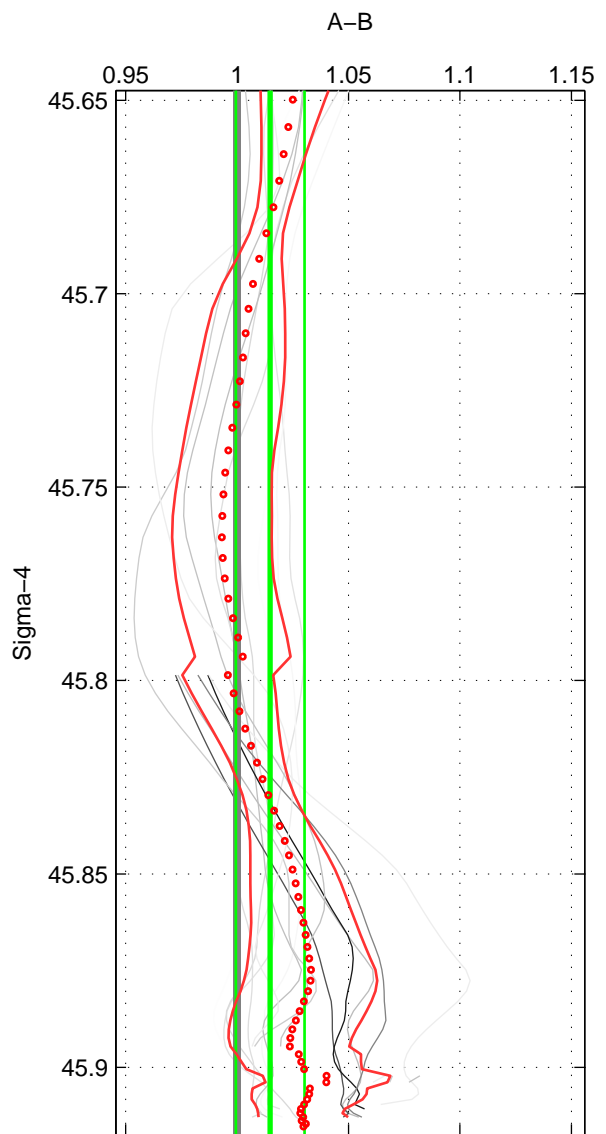

Cruise A (red). Date: Mar 2004 Cruisename: 168-06MT20040311  
 Cruise B (blue). Date: May 2012 Cruisename: 246-33AT20120419

\*\*\* "Favourite" values are means of spaces 1 2 3.

	Offset	O.StDev	Ratio	R.Stdev	Rating
SIGMA:	0.019	0.020	1.015	0.015	5
THETA:	0.023	0.019	1.018	0.015	5
DEPTH:	0.032	0.025	1.025	0.019	5
FAV.:	0.025	0.021	1.019	0.016	5

Profiles of A: 4  
 Profiles of B: 8  
 Diff profs : 14  
 WMoffset (A-B): 0.019345  
 WMoffset stdev: 0.01988  
 WMratio (A/B): 1.0148  
 WMratio stdev: 0.015415

Quality (1-5): 5

Profiles of A: 4  
 Profiles of B: 8  
 Diff profs : 14  
 WMoffset (A-B): 0.023067  
 WMoffset stdev: 0.019471  
 WMratio (A/B): 1.0179  
 WMratio stdev: 0.01525

Quality (1-5): 5

Profiles of A: 4  
 Profiles of B: 8  
 Diff profs : 14  
 WMoffset (A-B): 0.032162  
 WMoffset stdev: 0.024705  
 WMratio (A/B): 1.0251  
 WMratio stdev: 0.018781

Quality (1-5): 5